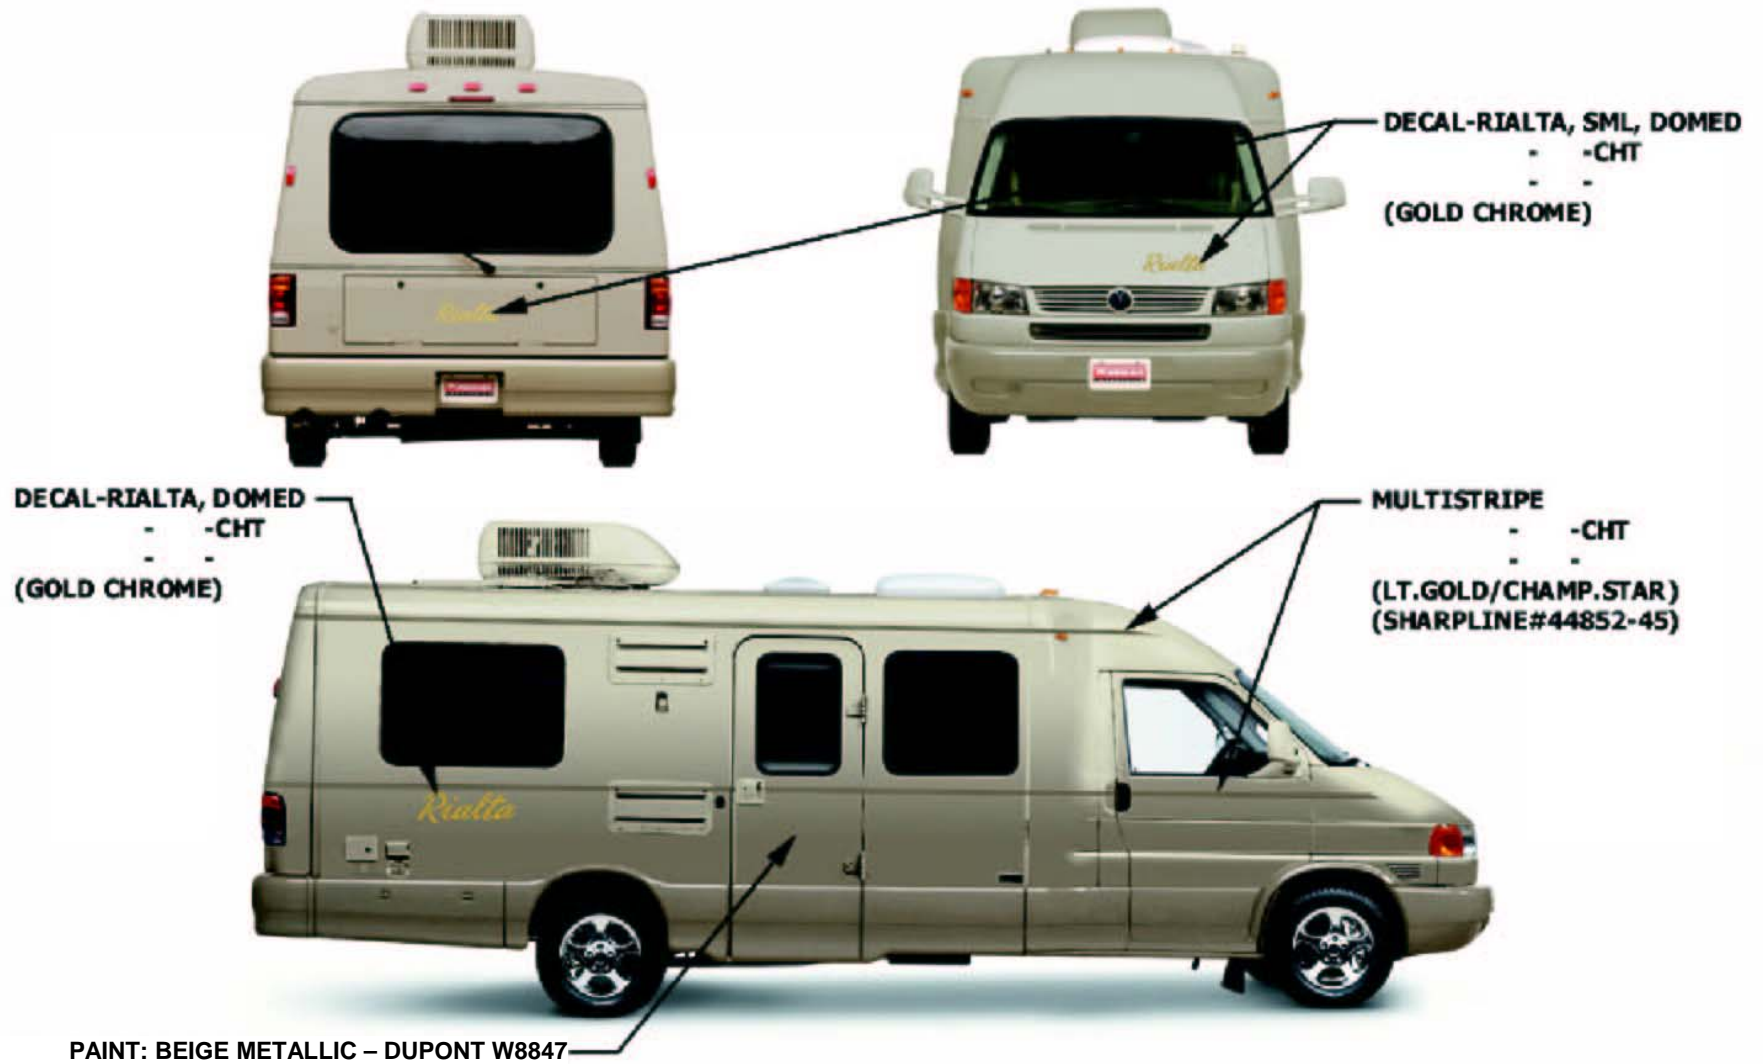

2004 RIALTA w/FULL BODY PAINT PACKAGE