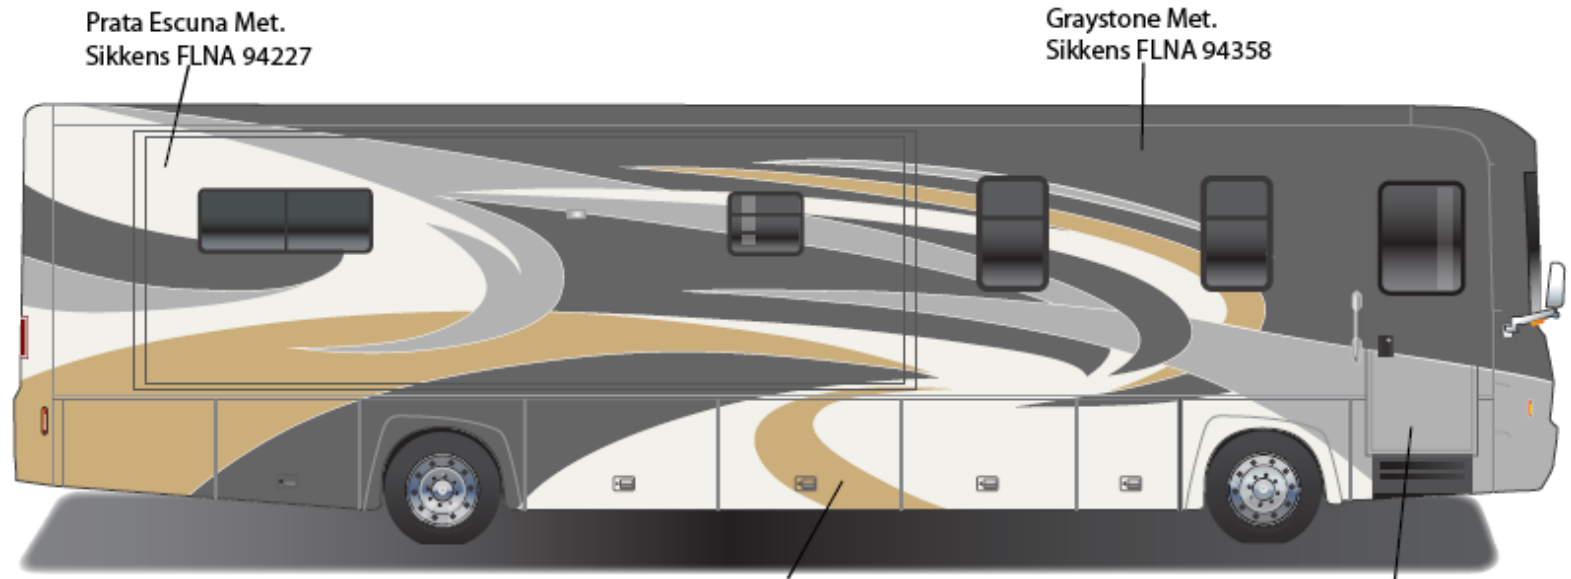

MERIDIAN & MERIDIAN V CLASS w/FULL BODY PAINT PACKAGE 27A – *Painted by CDI*

**2011 Meridian
Driftwood**