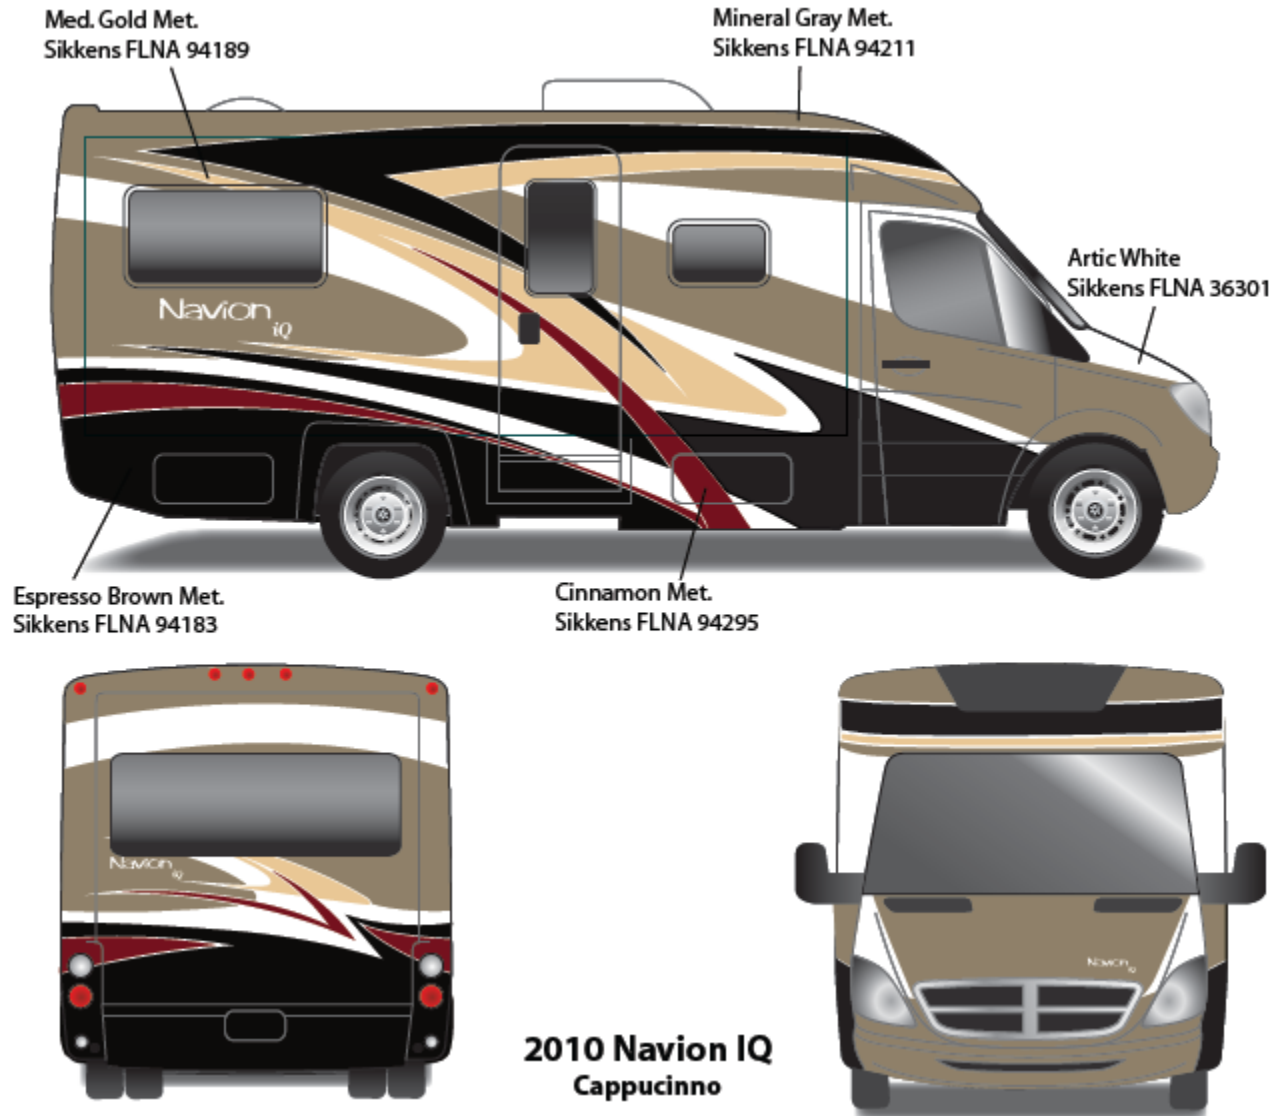

NAVION iQ w/FULL BODY PAINT PACKAGE 24C – *Painted by CDI*