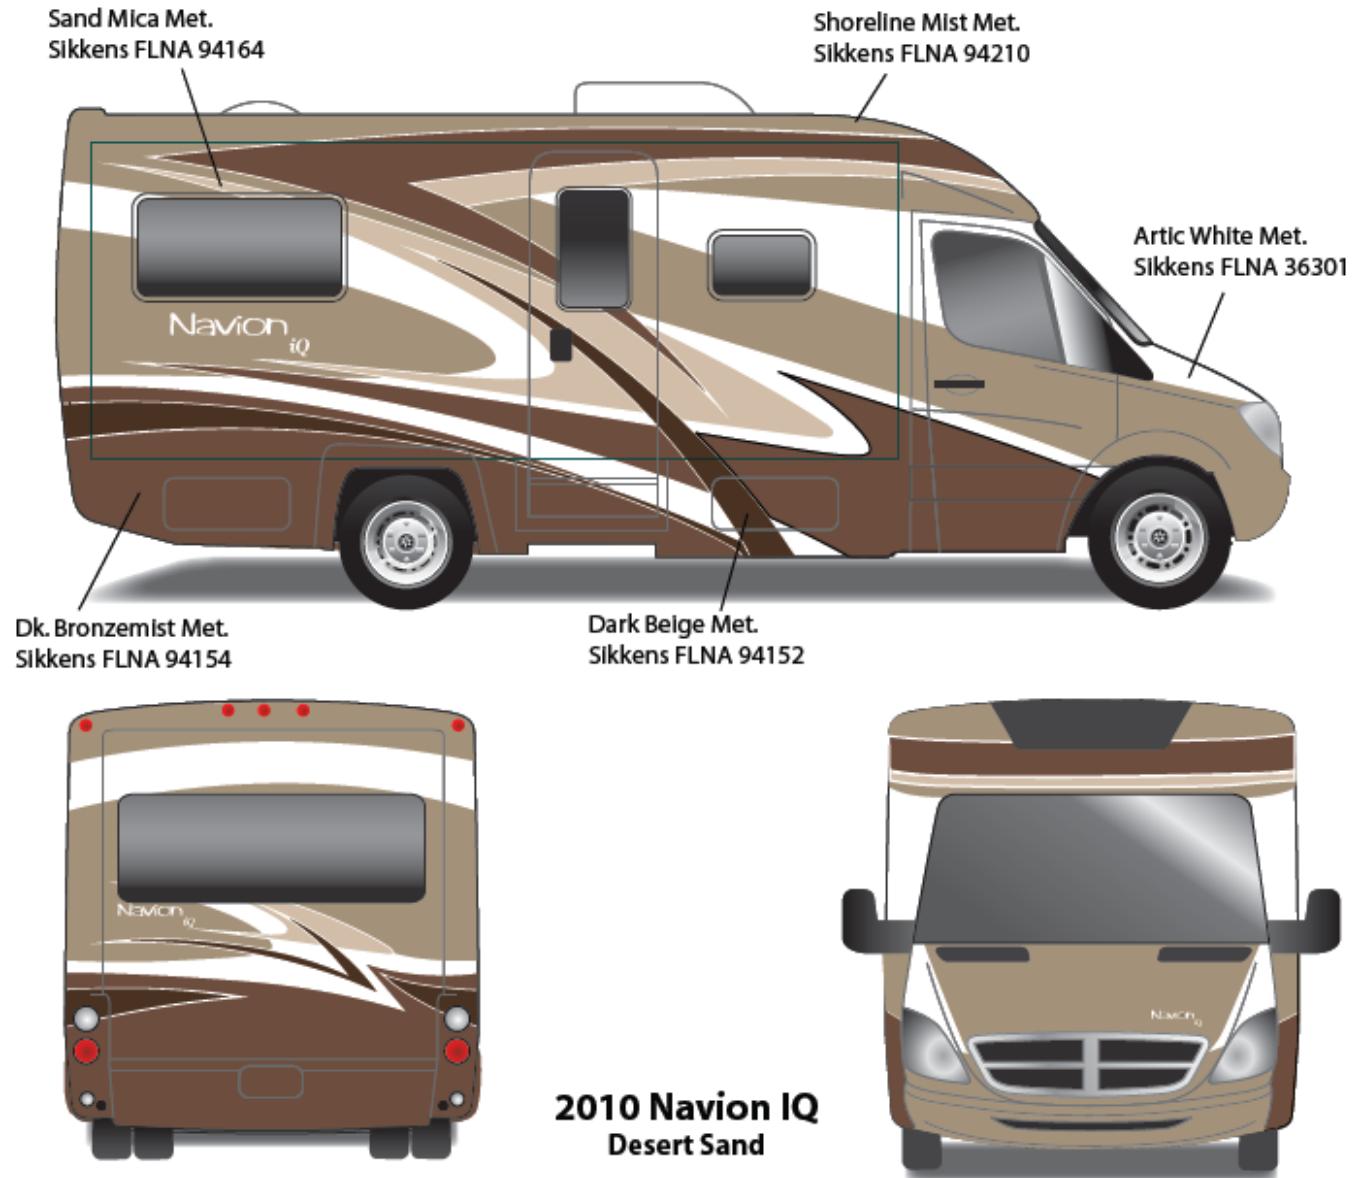

CAMBRIA

26F

Main Body Color

Bright White – B8951

Lower Body

Black Metallic – 817142FB

Upper Body

Dark Bronzemist Metallic – 817229FB