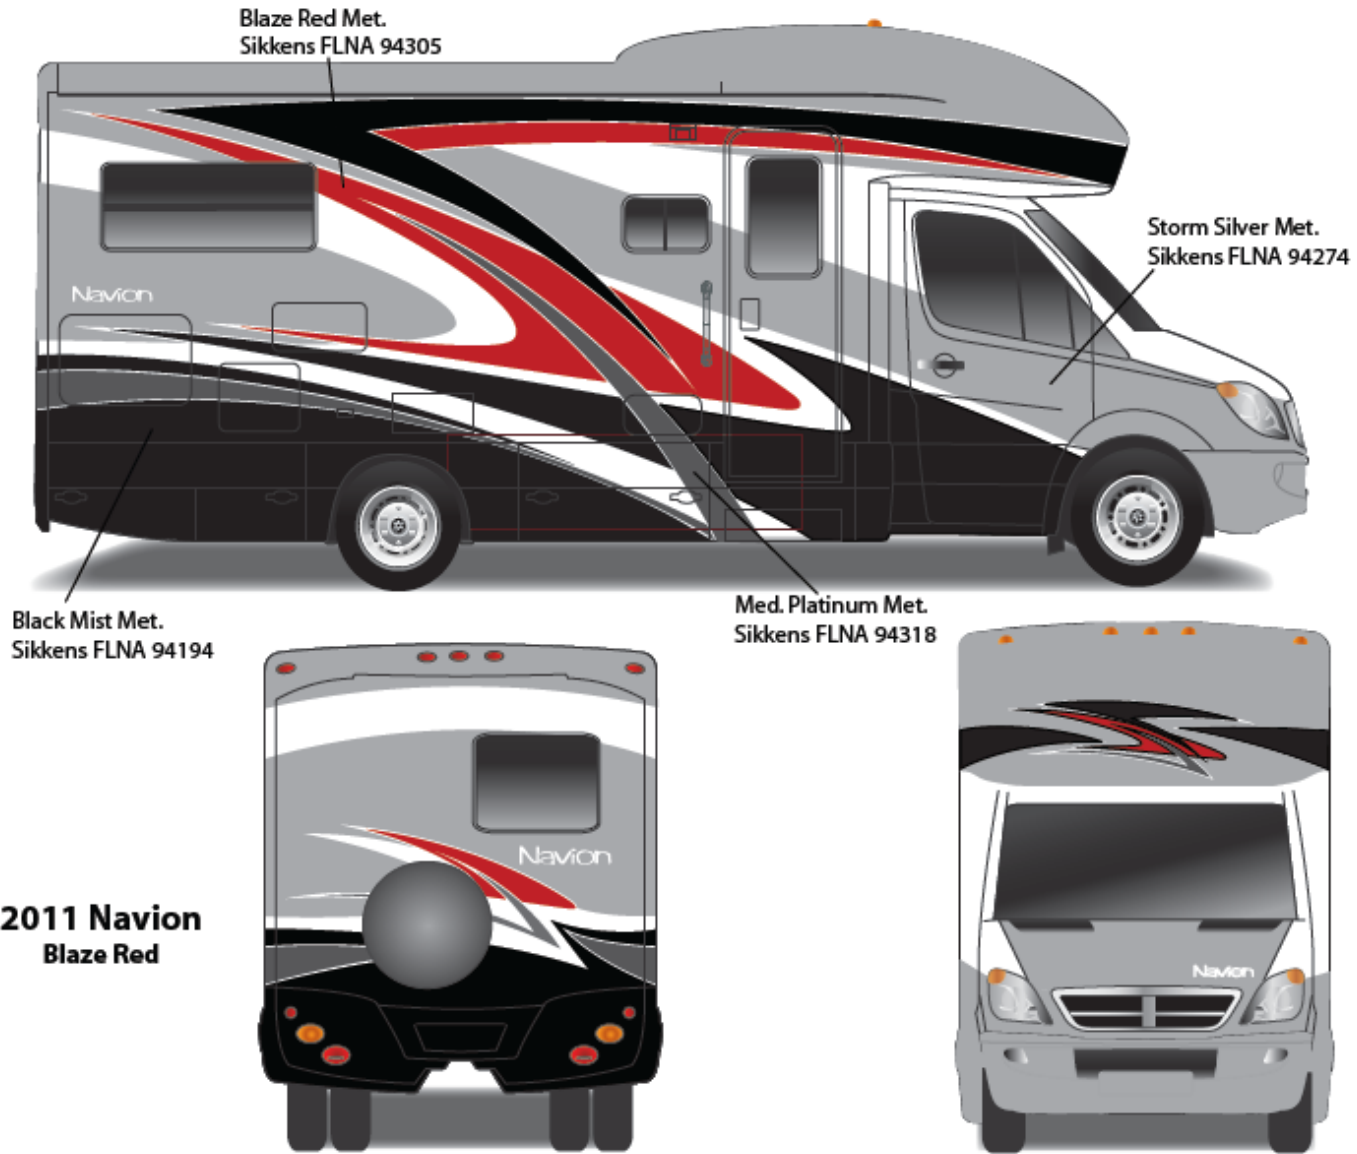

NAVION w/FULL BODY PAINT PACKAGE 24B – *Painted by CDI*