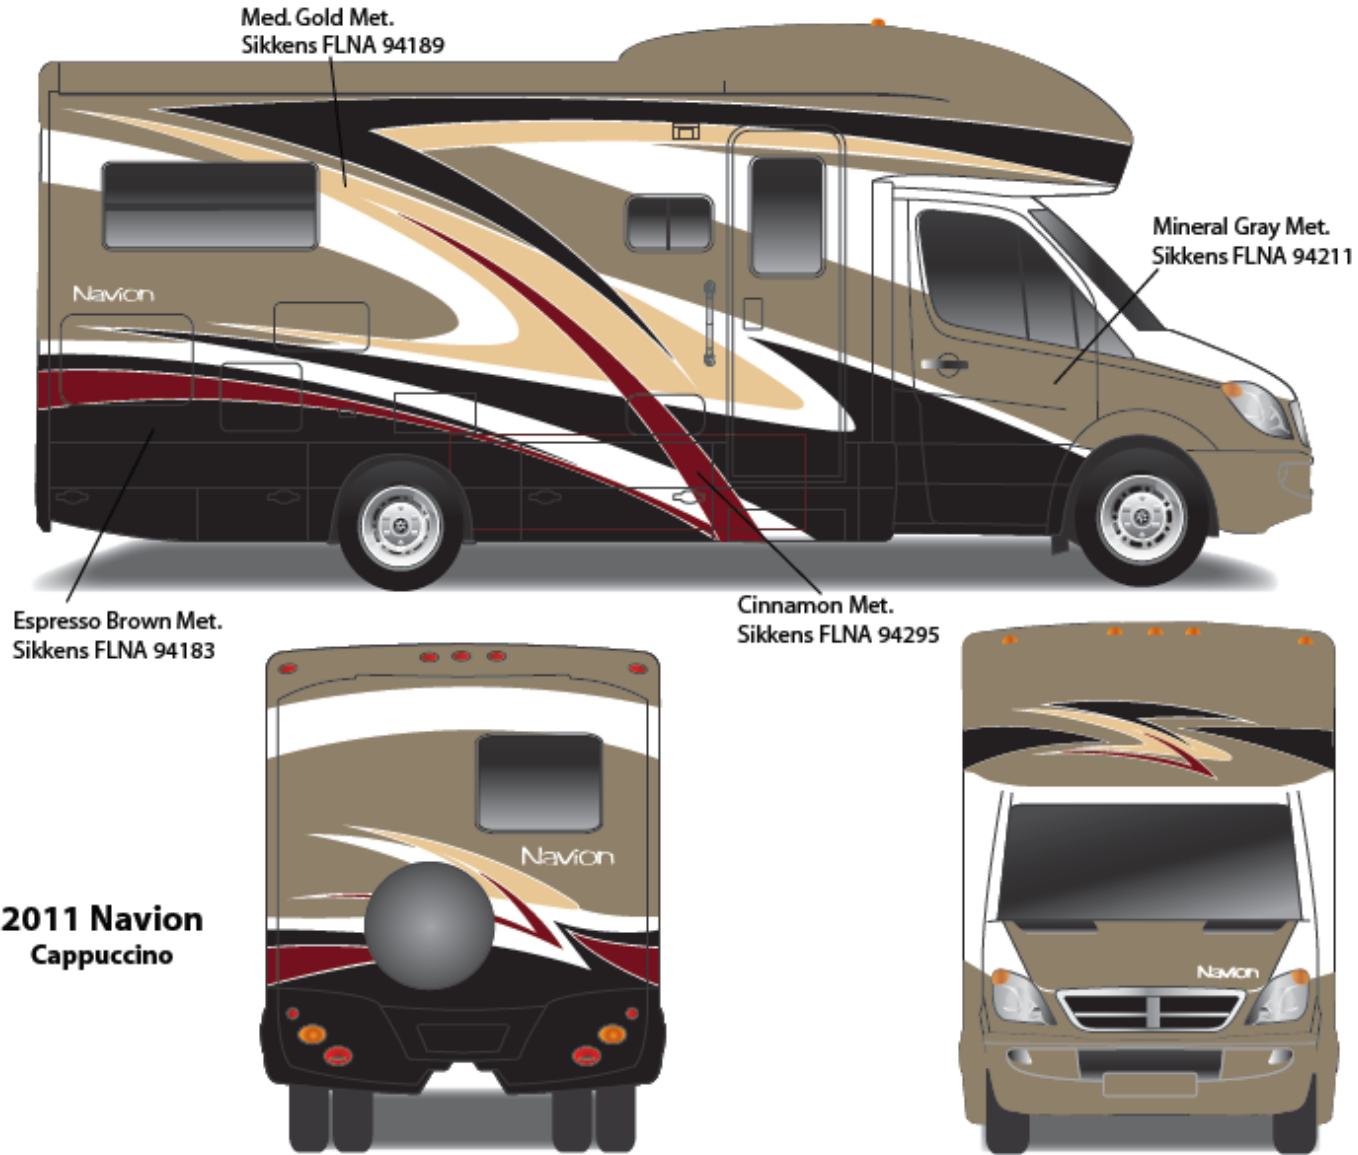

NAVION w/FULL BODY PAINT PACKAGE 24C – *Painted by CDI*