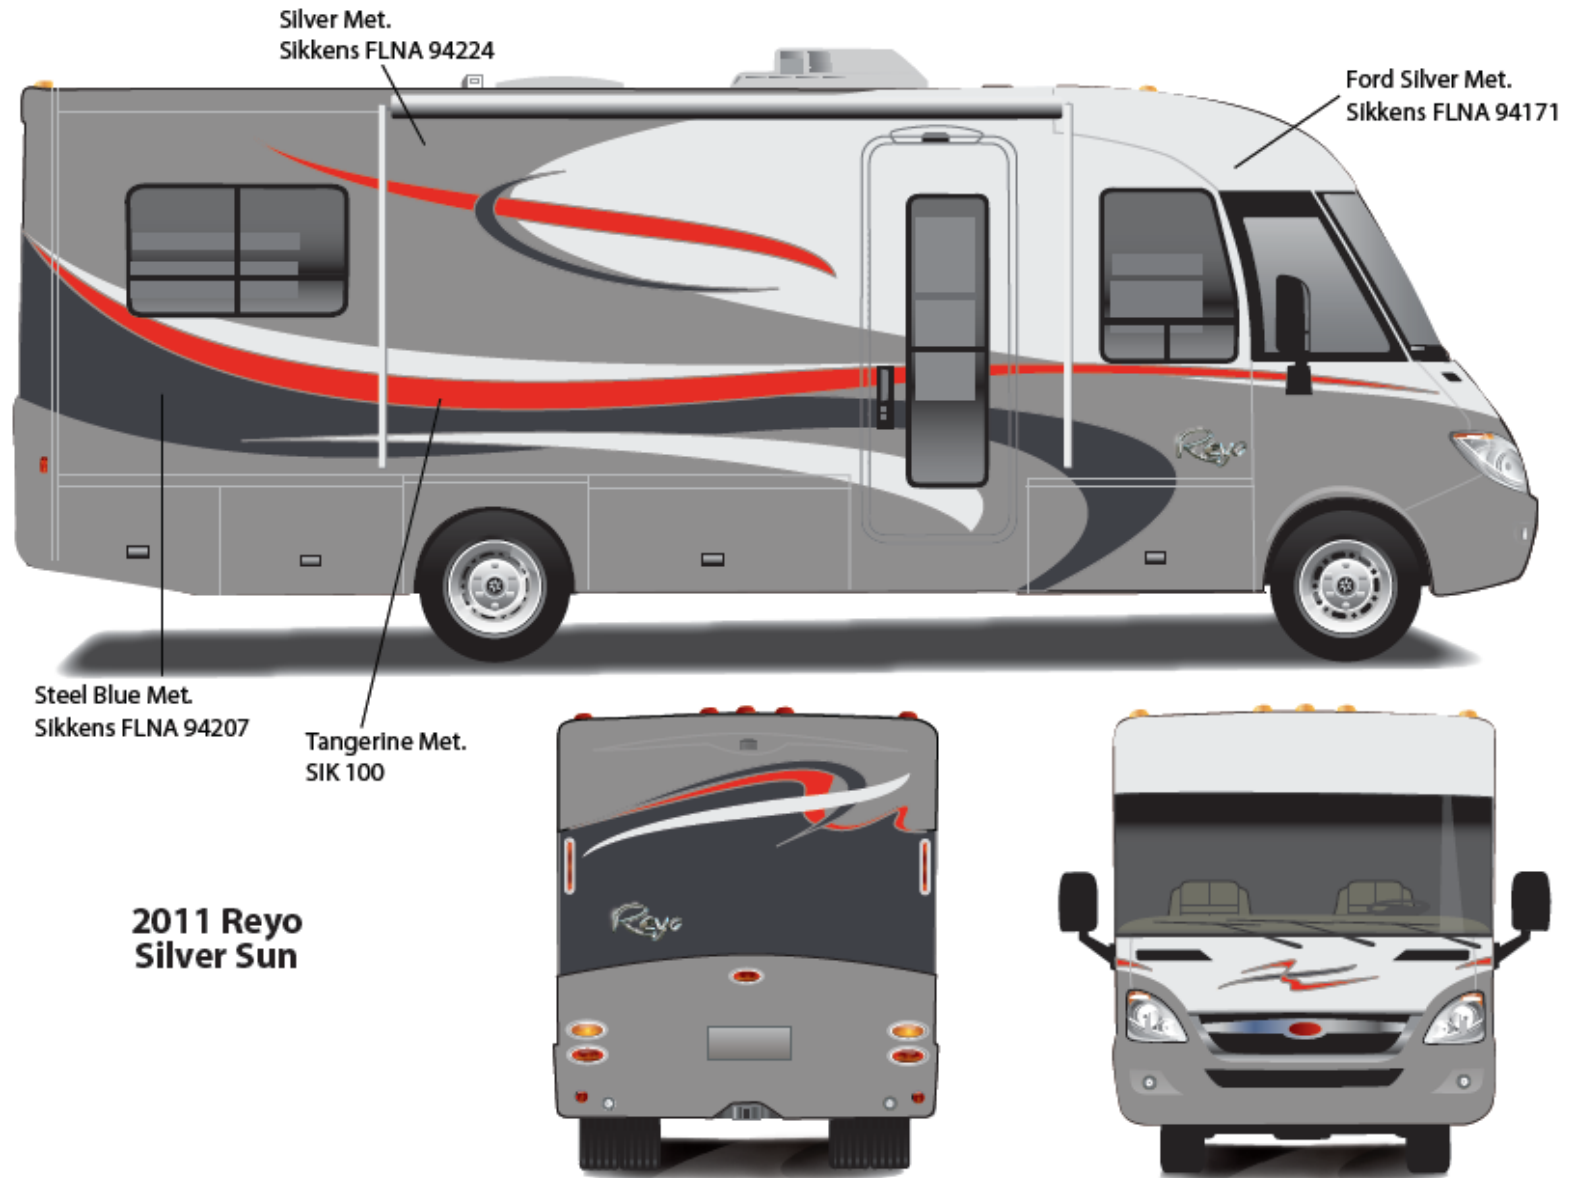

REYO w/FULL BODY PAINT PACKAGE 24B – painted by CDI