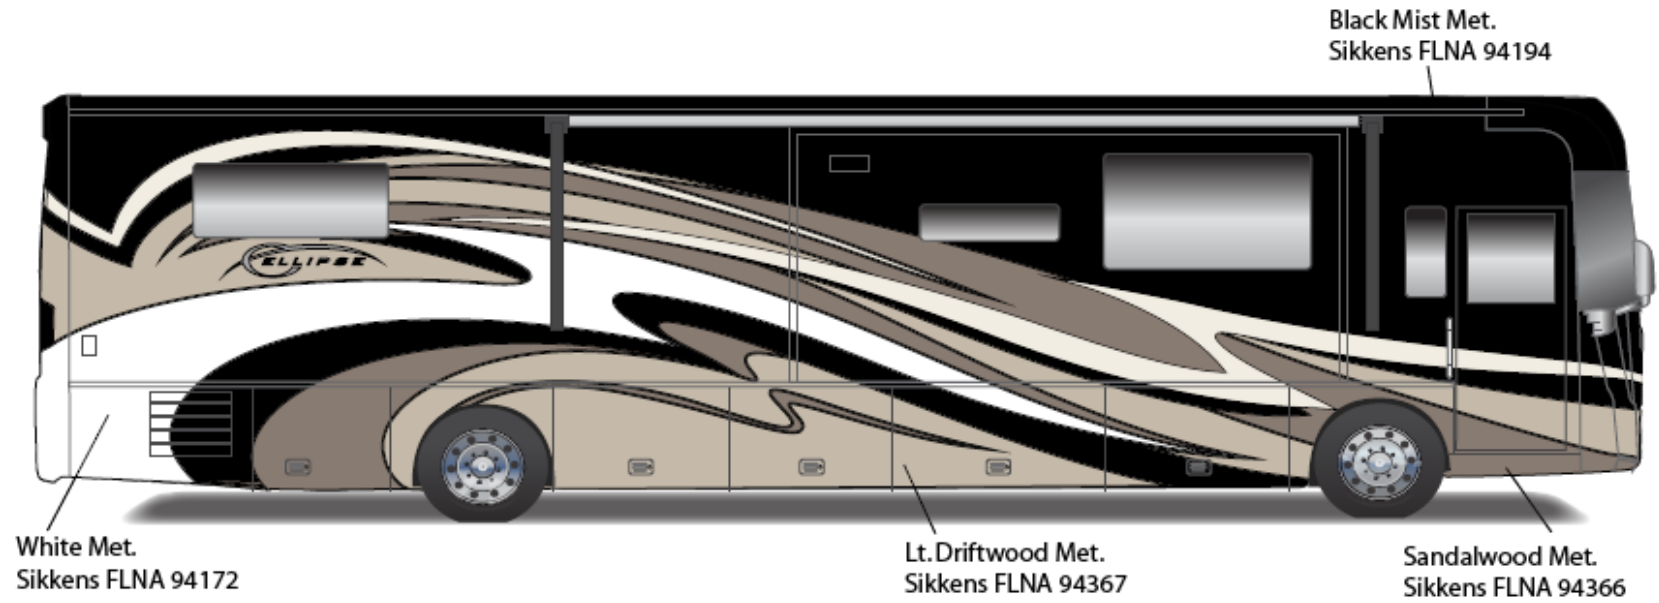

ELLIPSE w/FULL BODY PAINT PACKAGE 27A – *Painted by CDI*

**2011 ELLIPSE
Sandalwood**