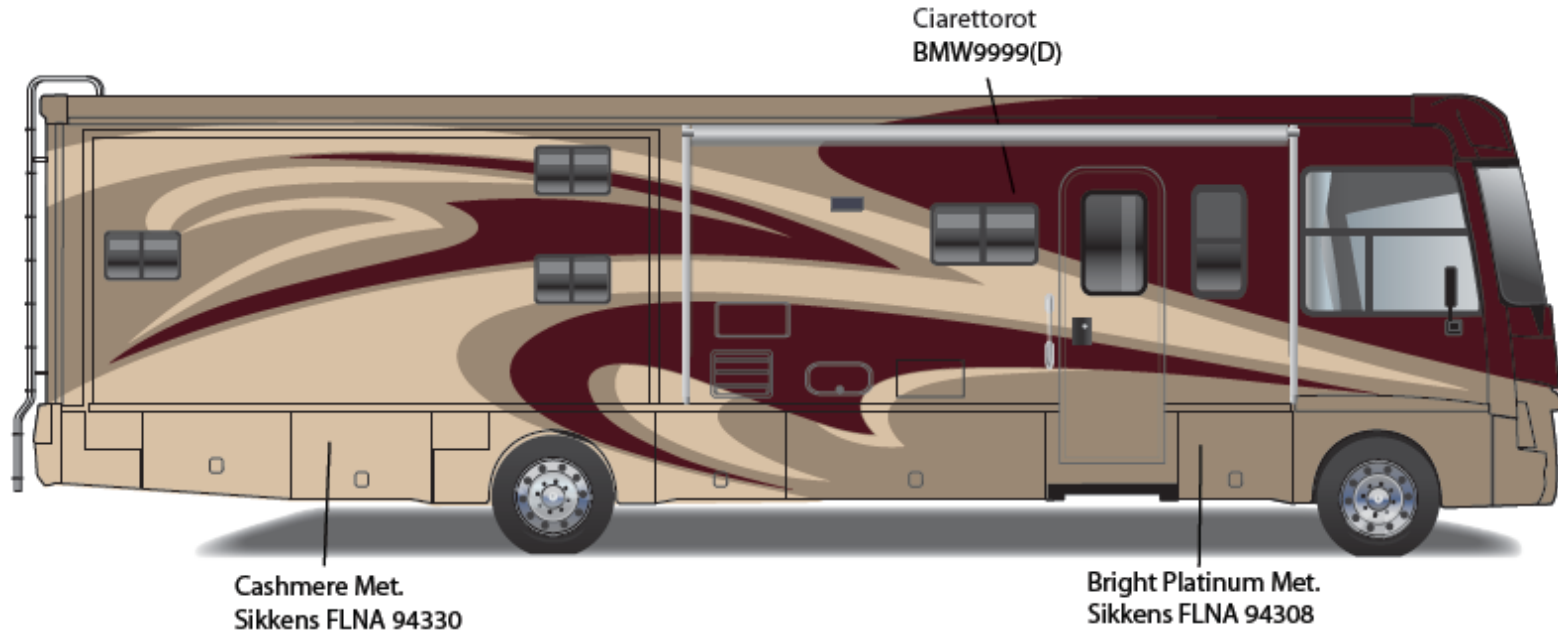

SUNOVA w/FULL BODY PAINT PACKAGE 24B – *Painted by CDI*