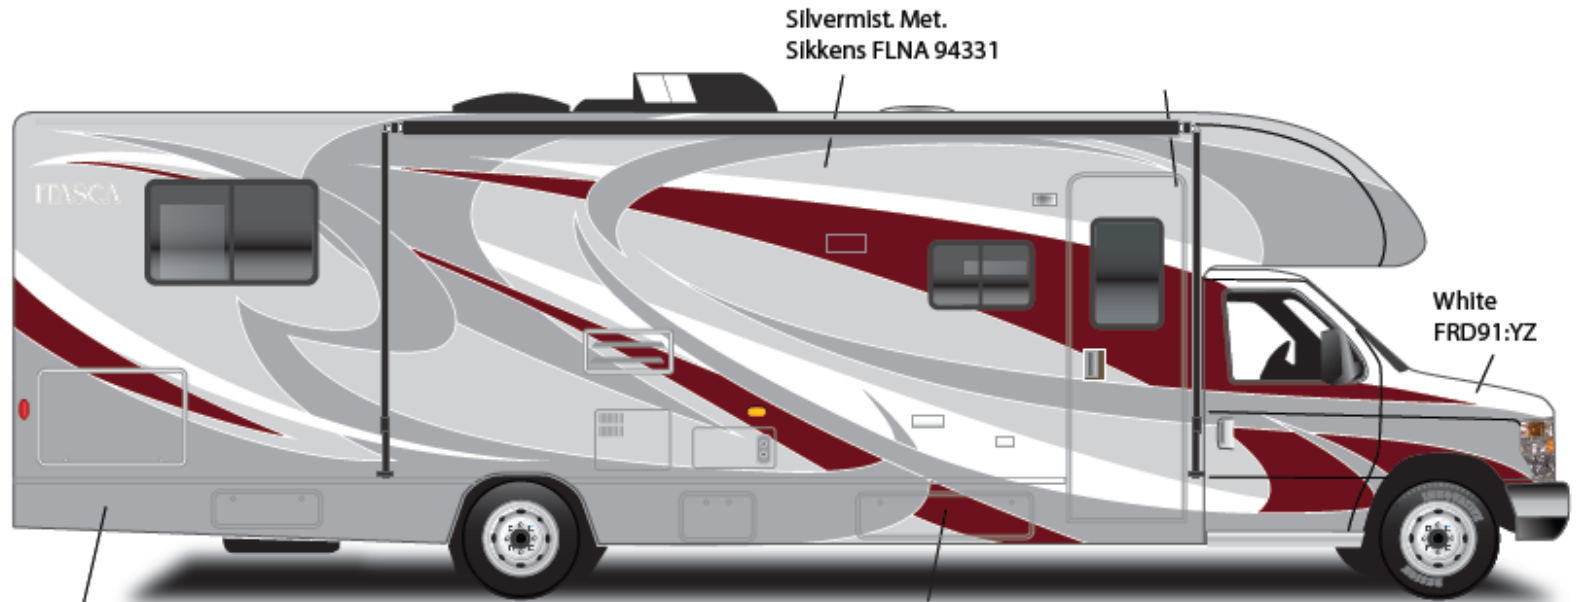

IMPULSE Silver w/FULL BODY PAINT PACKAGE 27A – painted by CDI

Med. Platinum Met.
Sikkens FLNA 94318

Silvermist Met.
Sikkens FLNA 94331

White
FRD91:YZ

Toreador Red Met.
Sikkens FLNA 94317

**2011 Impulse Premier
Toreador Red**