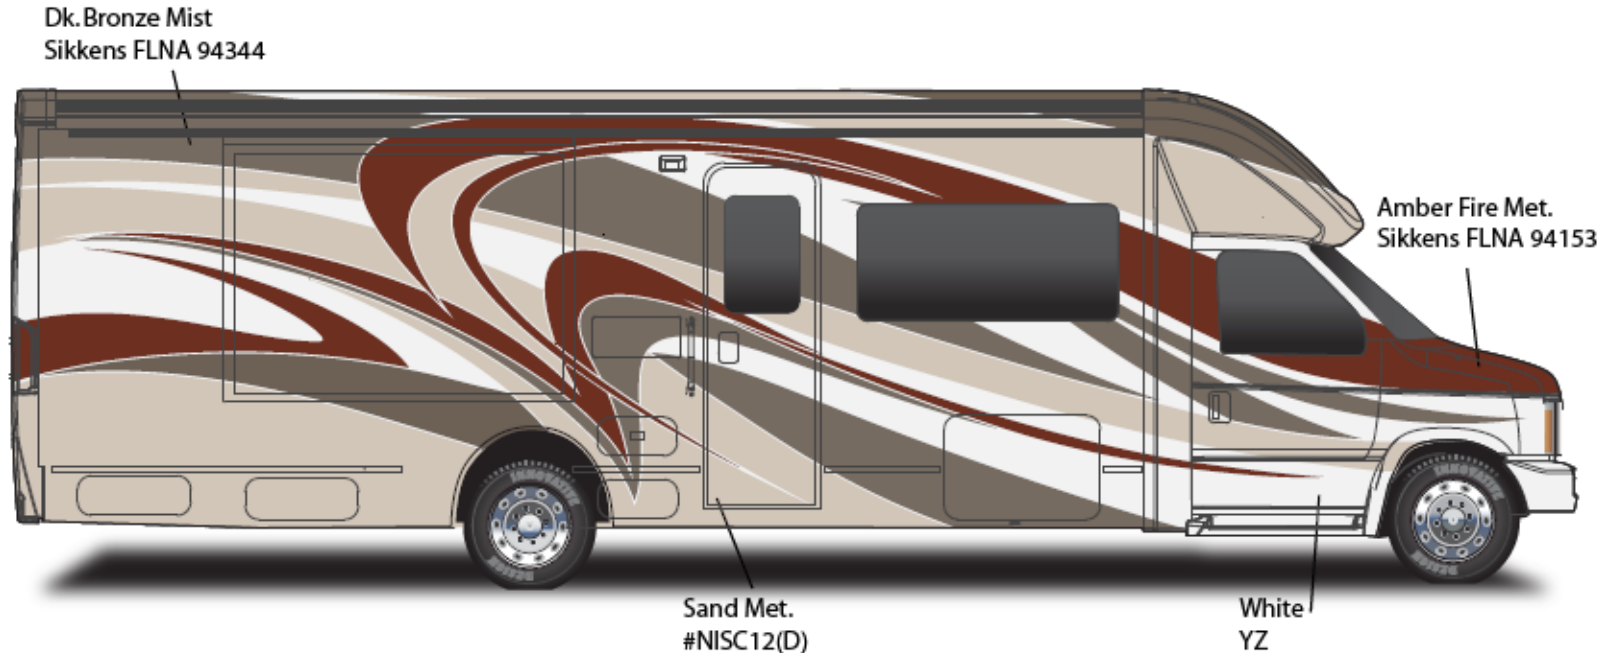

Upper Body

Antique Sage Metallic – 822143FB

Graphics

Dark Blue – BM496

Light Gold Metallic II – YM220K

CAMBRIA w/FULL BODY PAINT PACKAGE 24B – painted by CDI

**2011 Cambria
Sunset**

CAMBRIA w/FULL BODY PAINT PACKAGE 24C – *Painted by CDI*