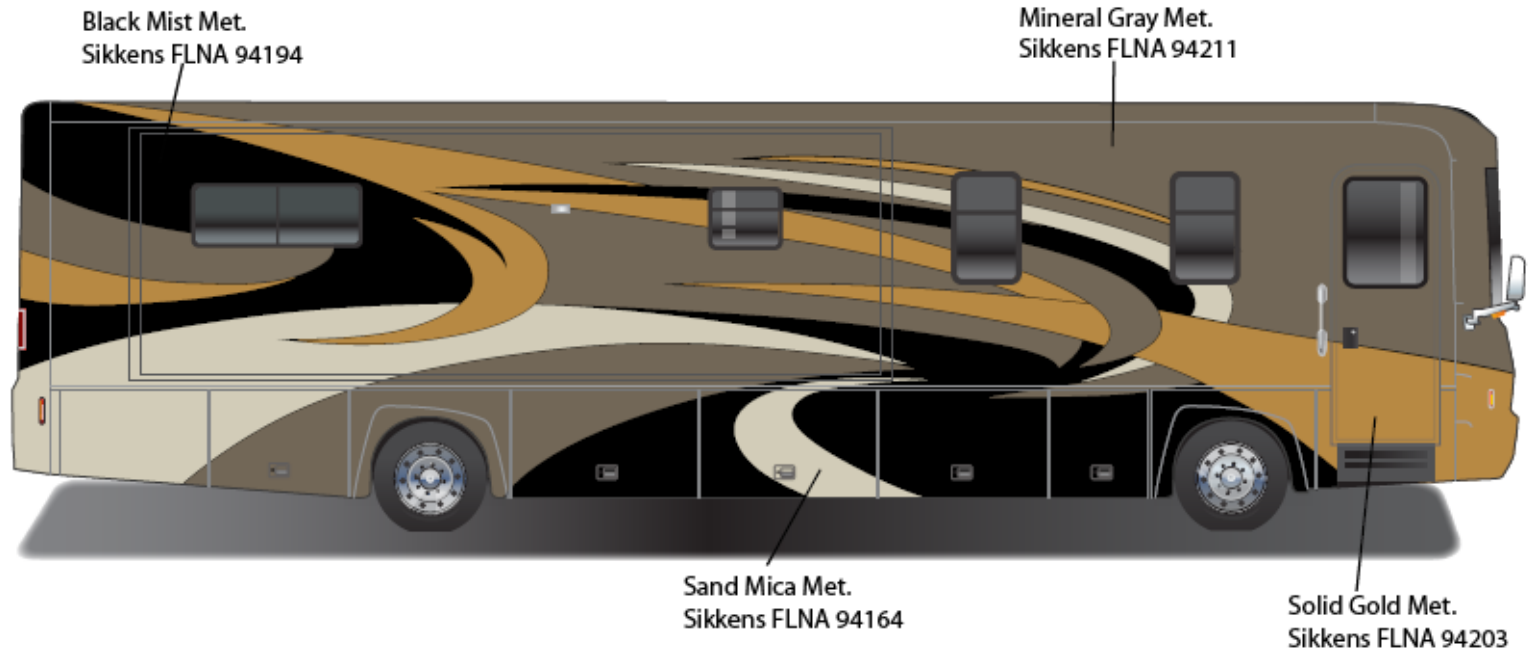

**2011 Meridian
Moonlight Blue**

MERIDIAN & MERIDIAN V CLASS w/FULL BODY PAINT PACKAGE 24C – *Painted by CDI*

**2011 Meridian
Harvest Night**

MERIDIAN & MERIDIAN V CLASS w/FULL BODY PAINT PACKAGE 24H – *Painted by CDI*