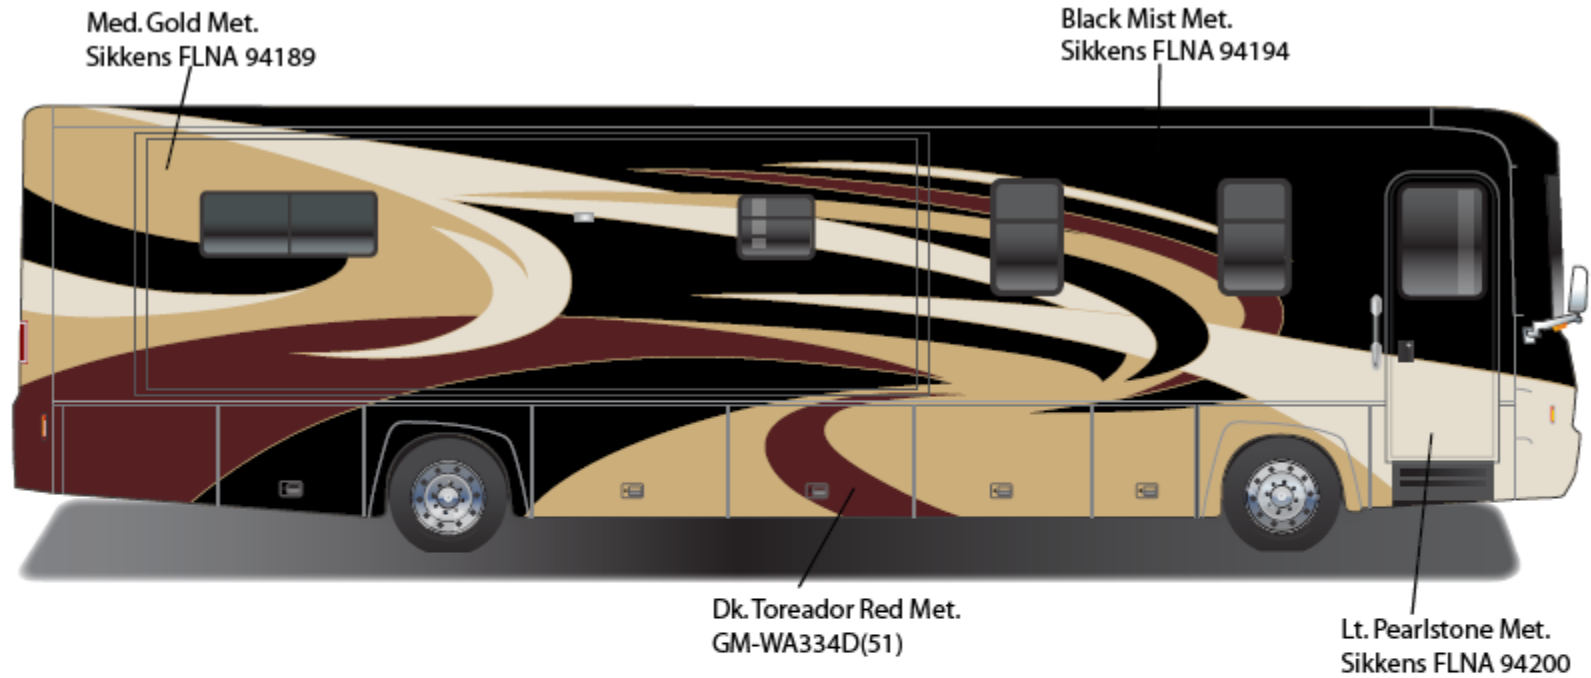

MERIDIAN & MERIDIAN V CLASS w/FULL BODY PAINT PACKAGE 27A – *Painted by CDI*

**2011 Meridian
Driftwood**

MERIDIAN & MERIDIAN V CLASS w/FULL BODY PAINT PACKAGE 92A – *Painted by CDI*

**2011 Meridian
Black Cherry**