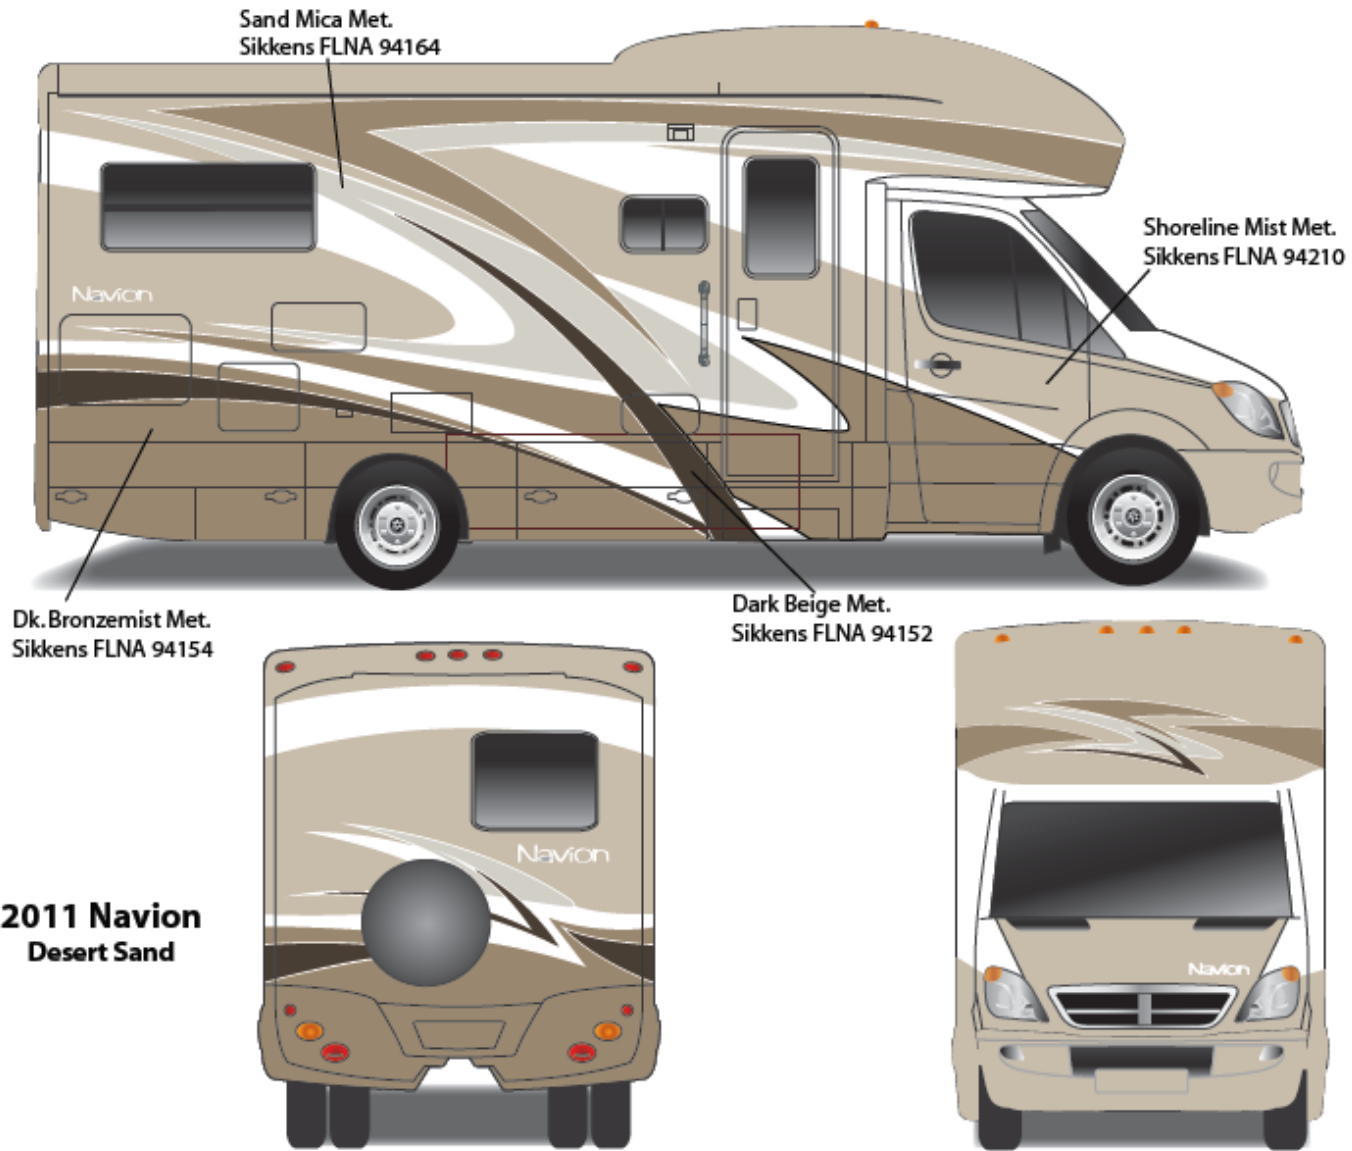

NAVION w/FULL BODY PAINT PACKAGE 92A – *Painted by CDI*