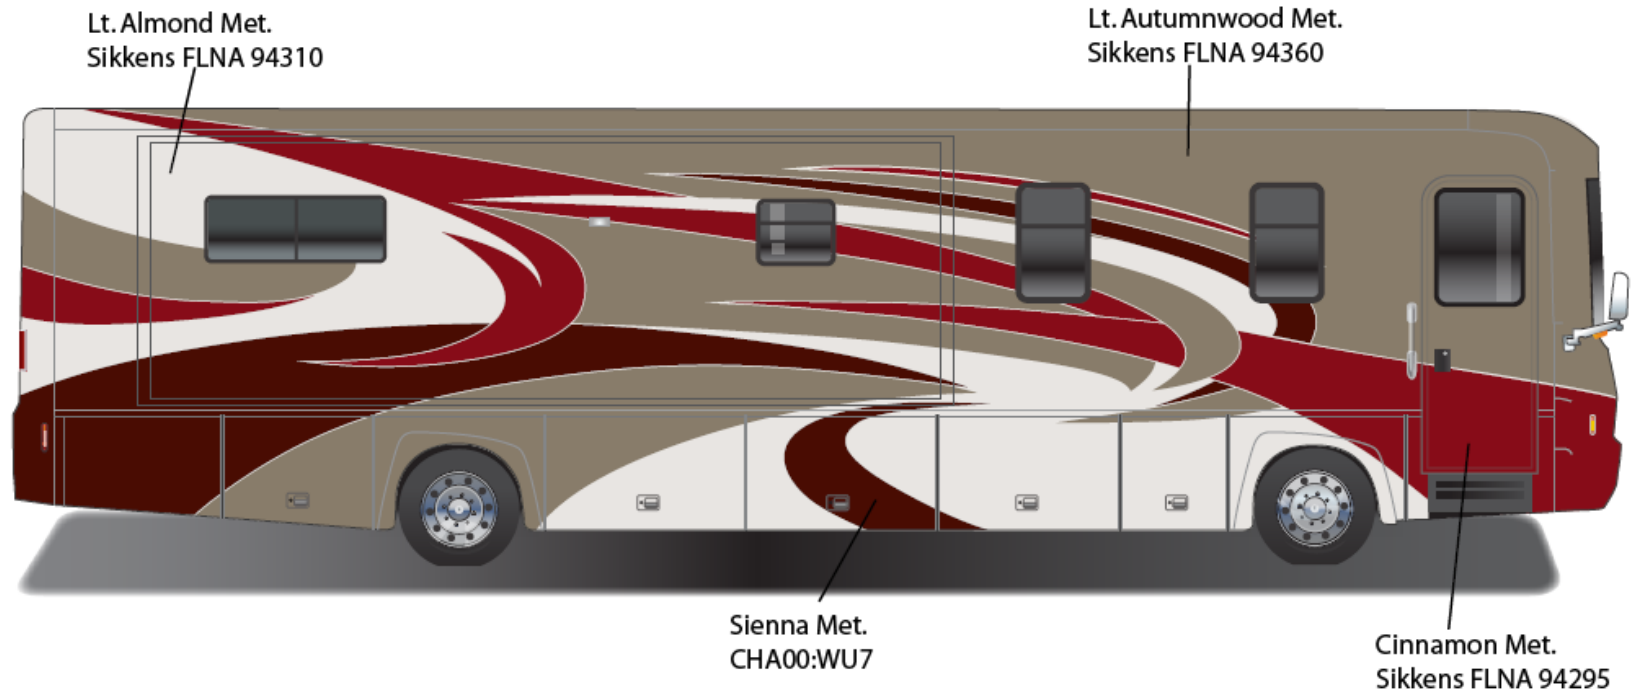

MERIDIAN & MERIDIAN V CLASS w/FULL BODY PAINT PACKAGE 24L – *Painted by CDI*

**2011 Meridian
Sienna**