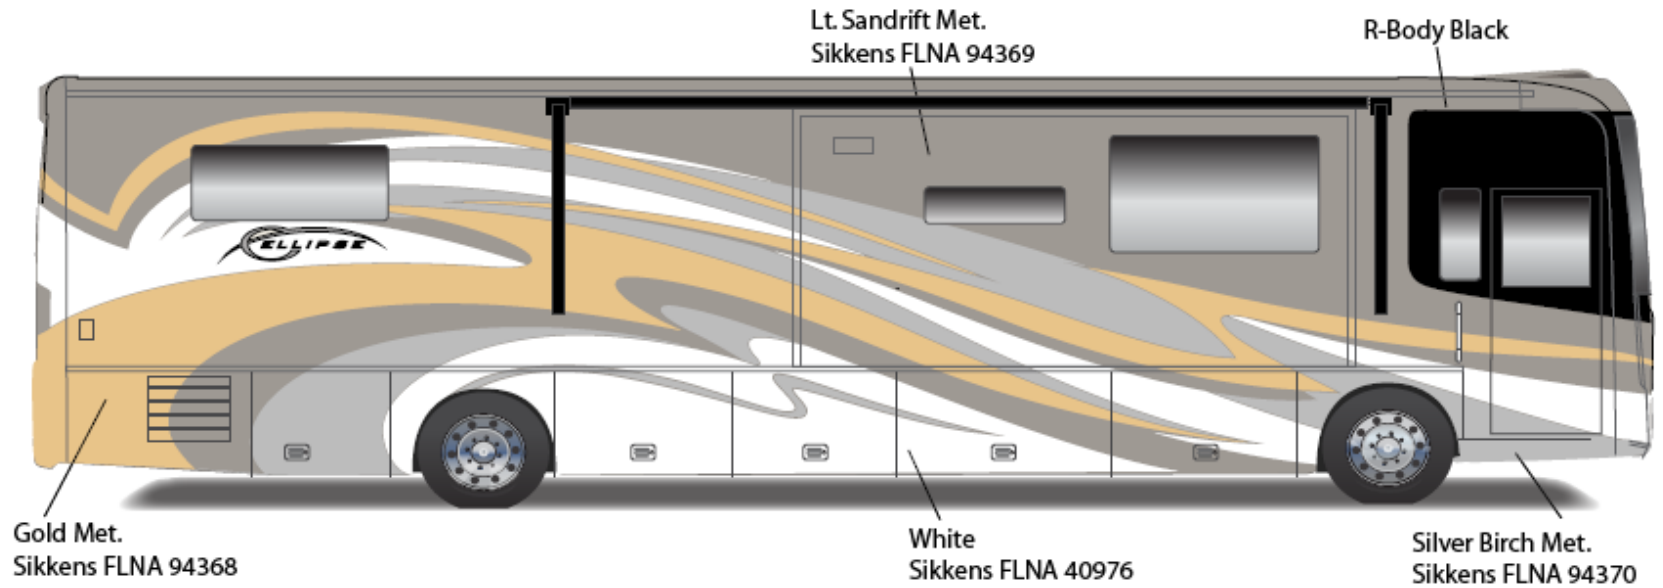

ELLIPSE w/FULL BODY PAINT PACKAGE 24B – *Painted by CDI*

**2011 ELLIPSE
Golden Country**