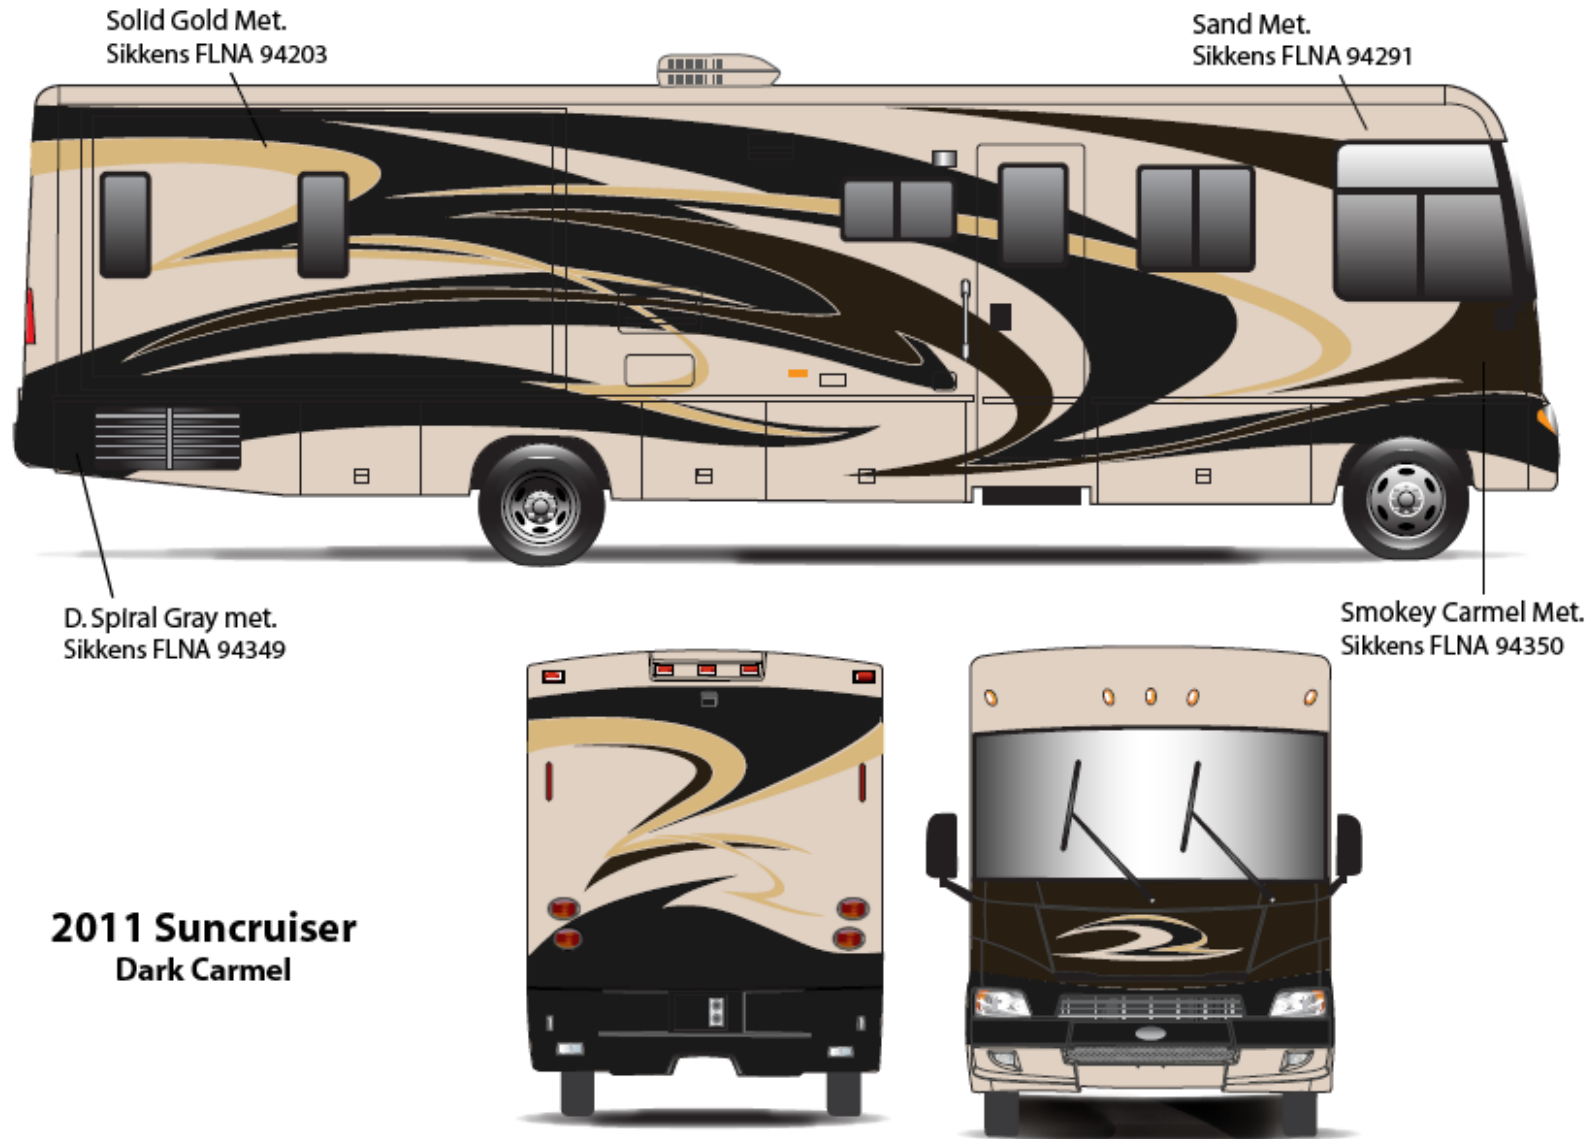

REYO w/FULL BODY PAINT PACKAGE 27A – painted by CDI

REYO w/FULL BODY PAINT PACKAGE 92A – painted by CDI

SUNCRUISER w/FULL BODY PAINT PACKAGE 24B – *Painted by CDI*

**2011 SunCruiser
Sandrift**

SUNCRUISER w/FULL BODY PAINT PACKAGE 24C – *Painted by CDI*