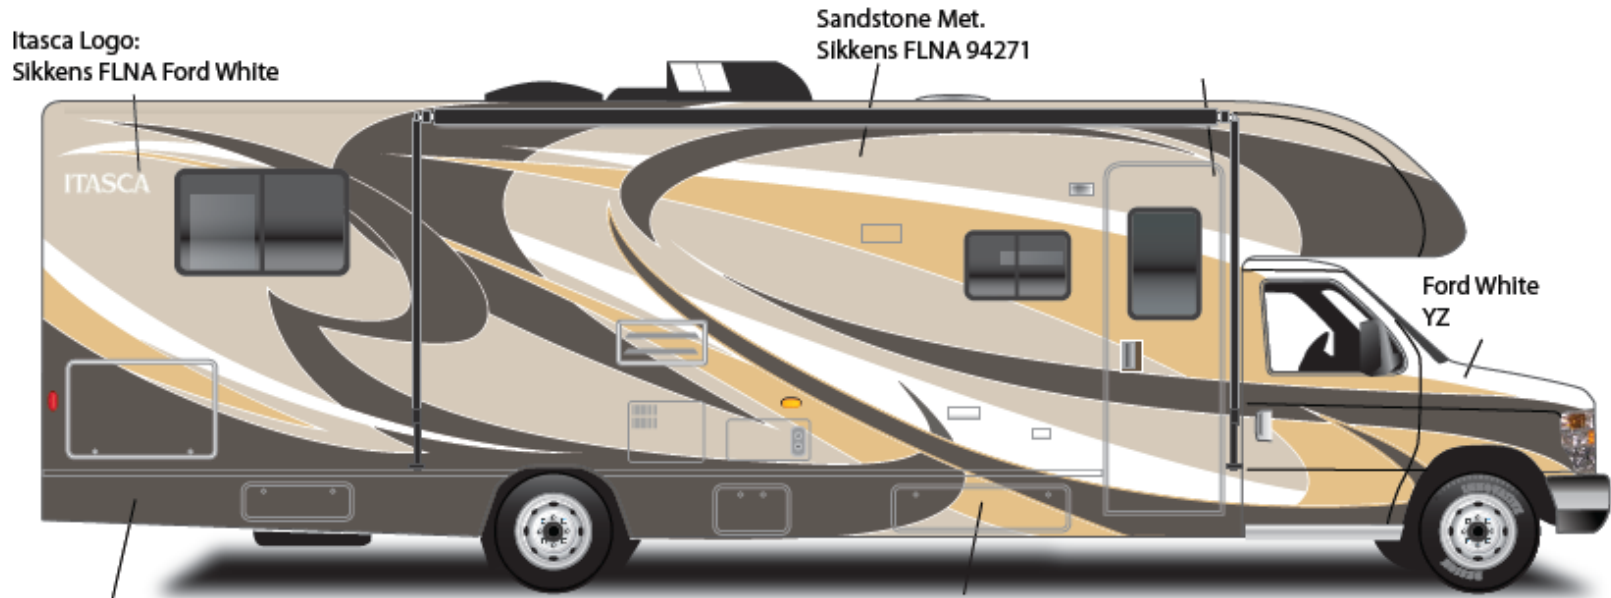

**2011 Impulse
Sandstone**

NAVION

26F

Main Body Color

Bright White – B8951

Dodge Sprinter Cab Portion

Arctic White - 741883

Upper Body