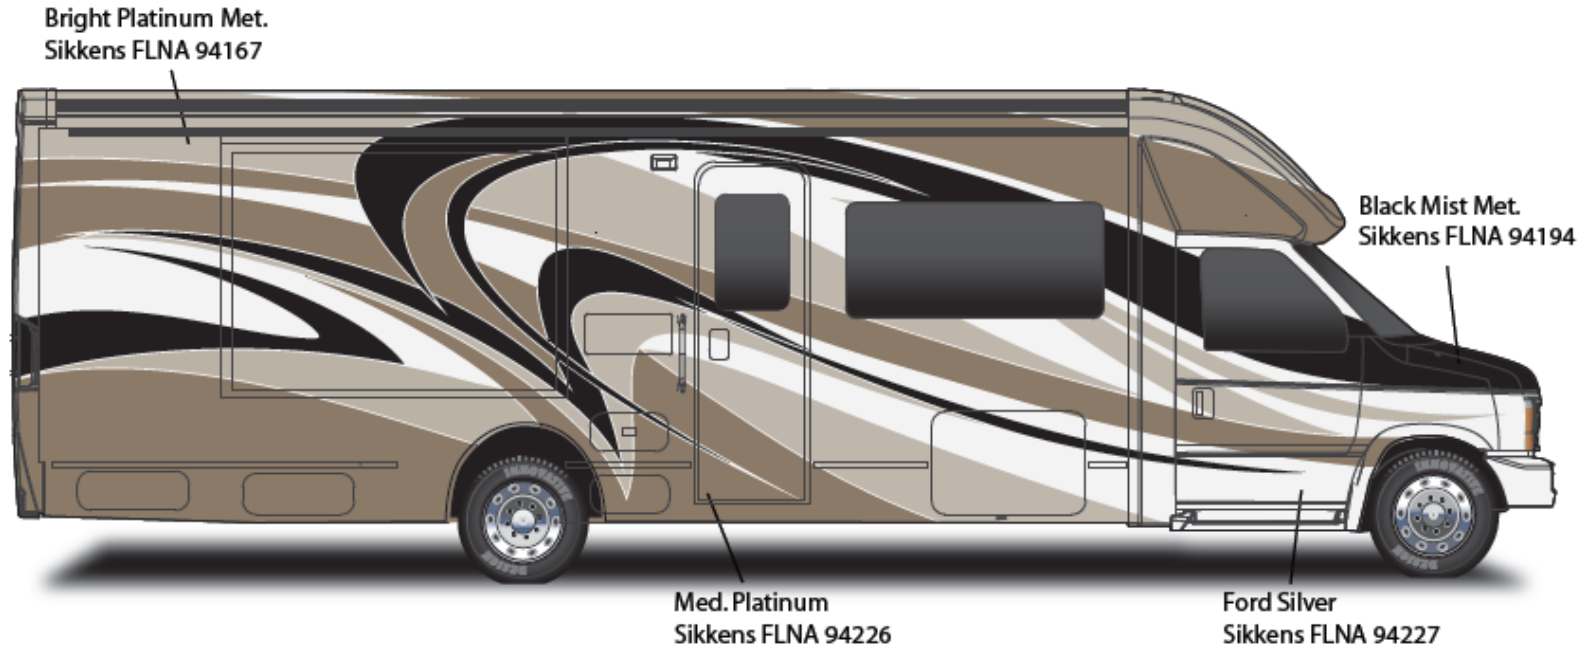

CAMBRIA w/FULL BODY PAINT PACKAGE 24H – *painted by CDI*

**2011 Cambria
Silver Cliff**