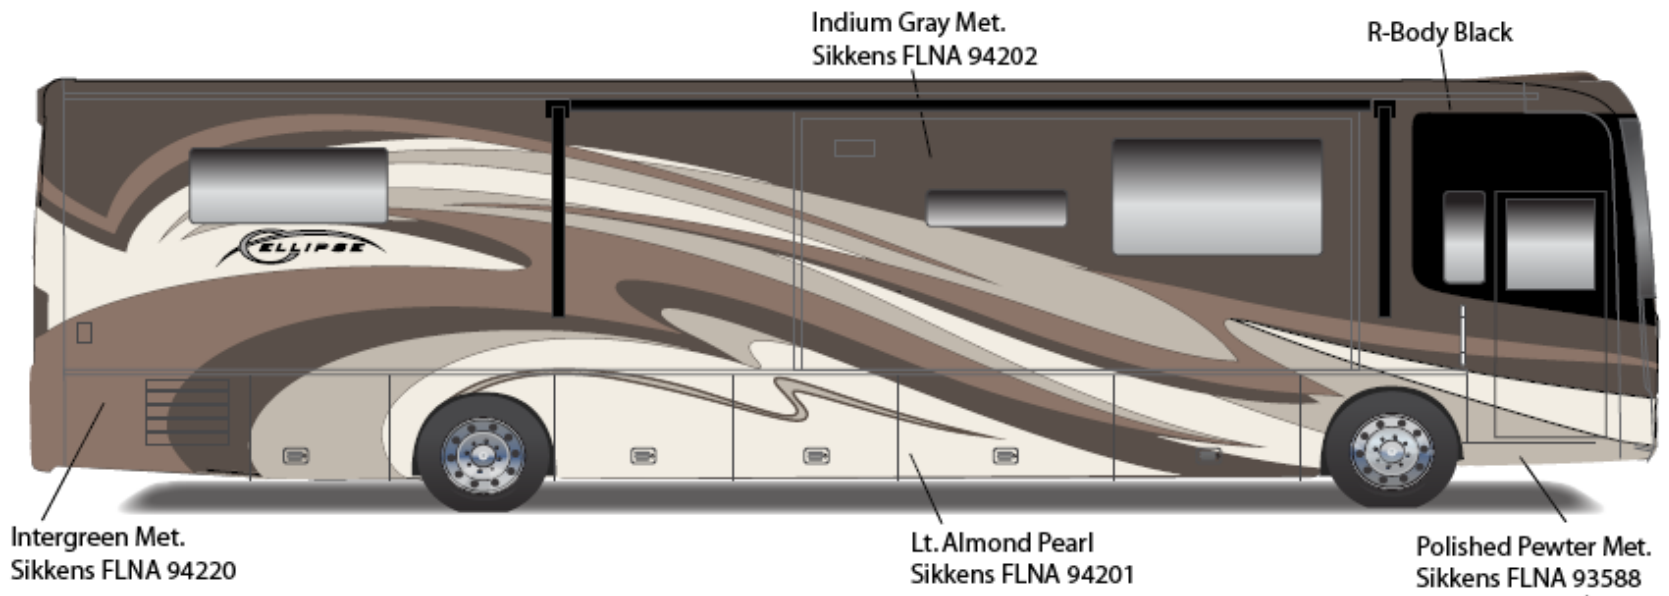

ELLIPSE w/FULL BODY PAINT PACKAGE 24H – *Painted by CDI*

**2011 ELLIPSE
Foothills II**