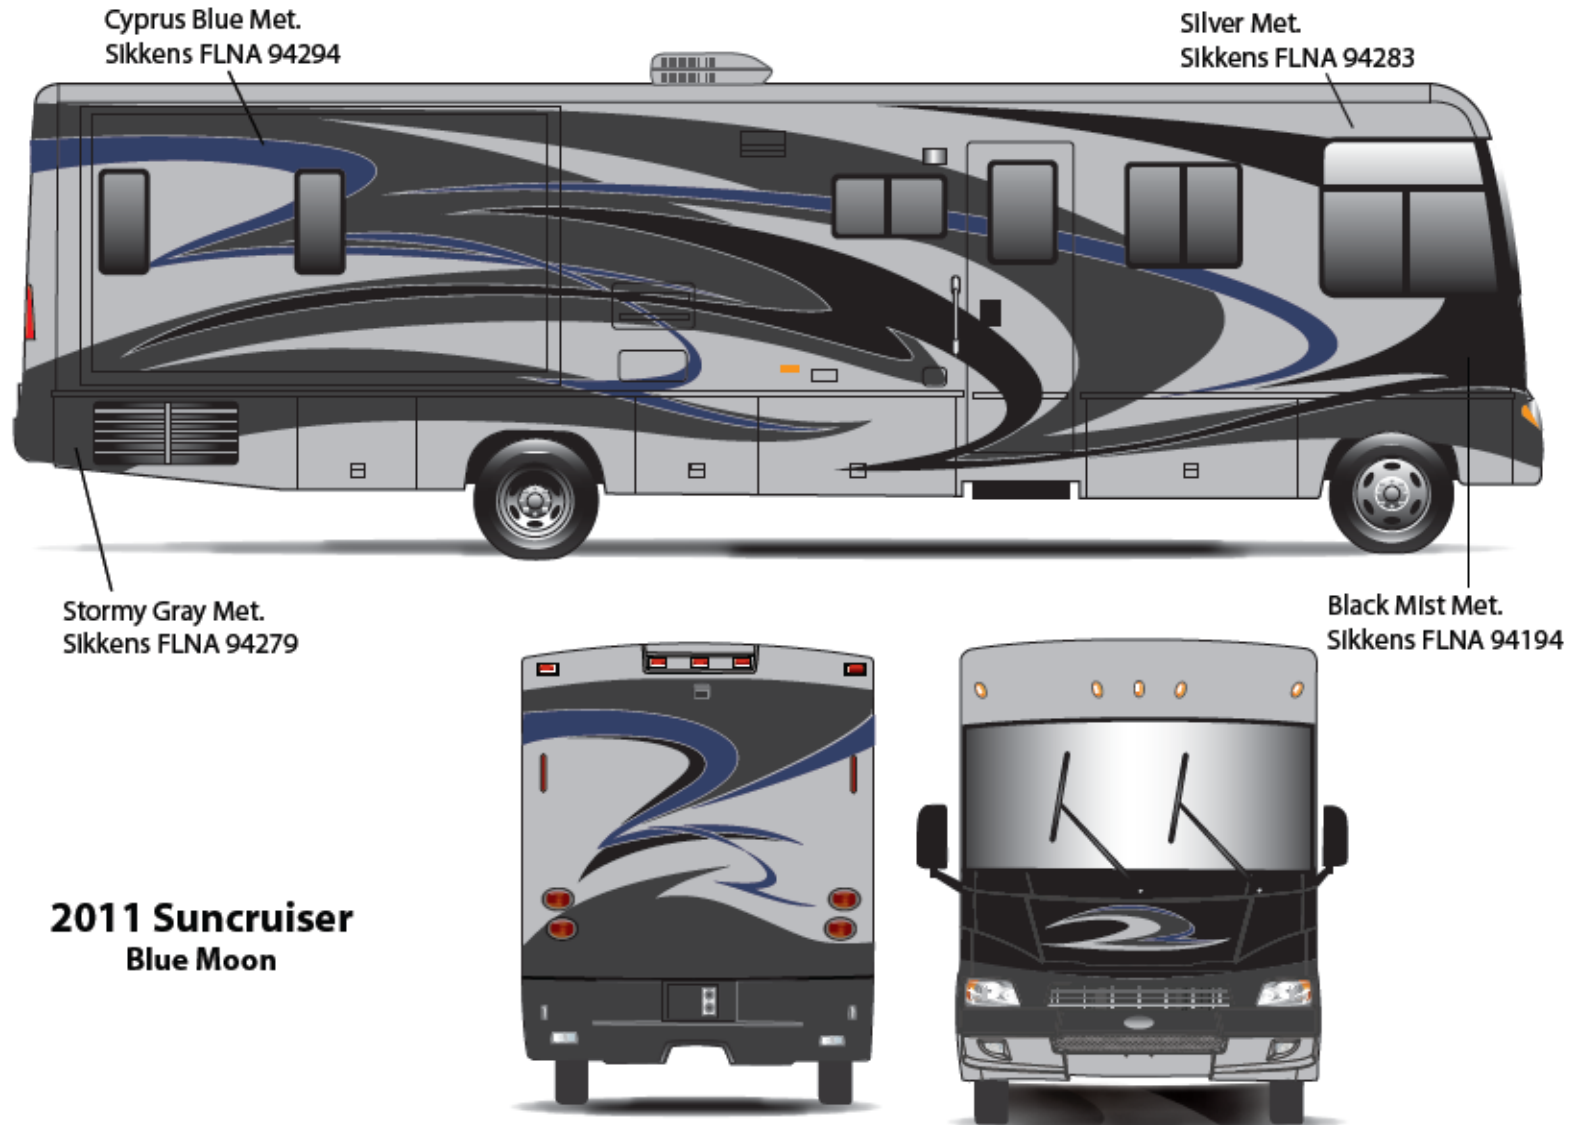

SUNCRUISER w/FULL BODY PAINT PACKAGE 92A – *painted by CDI*

**2011 SunCruiser
Blue Moon**