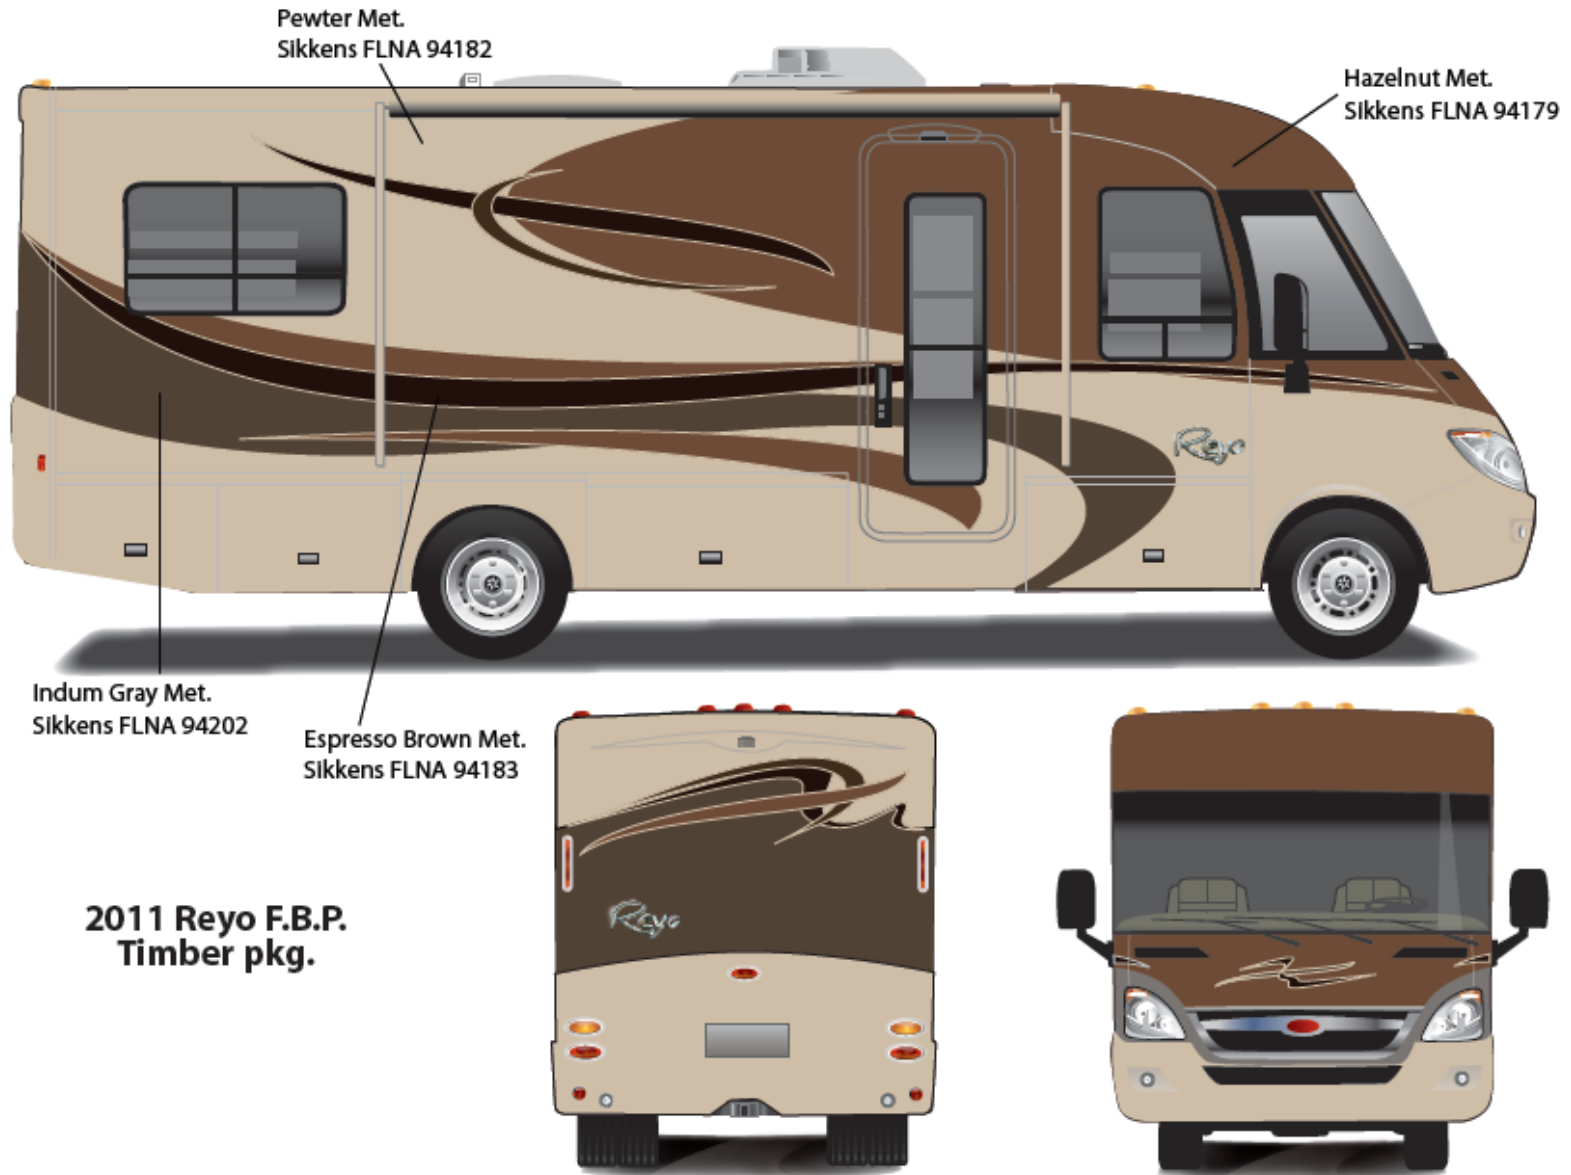

REYO w/FULL BODY PAINT PACKAGE 27A – painted by CDI