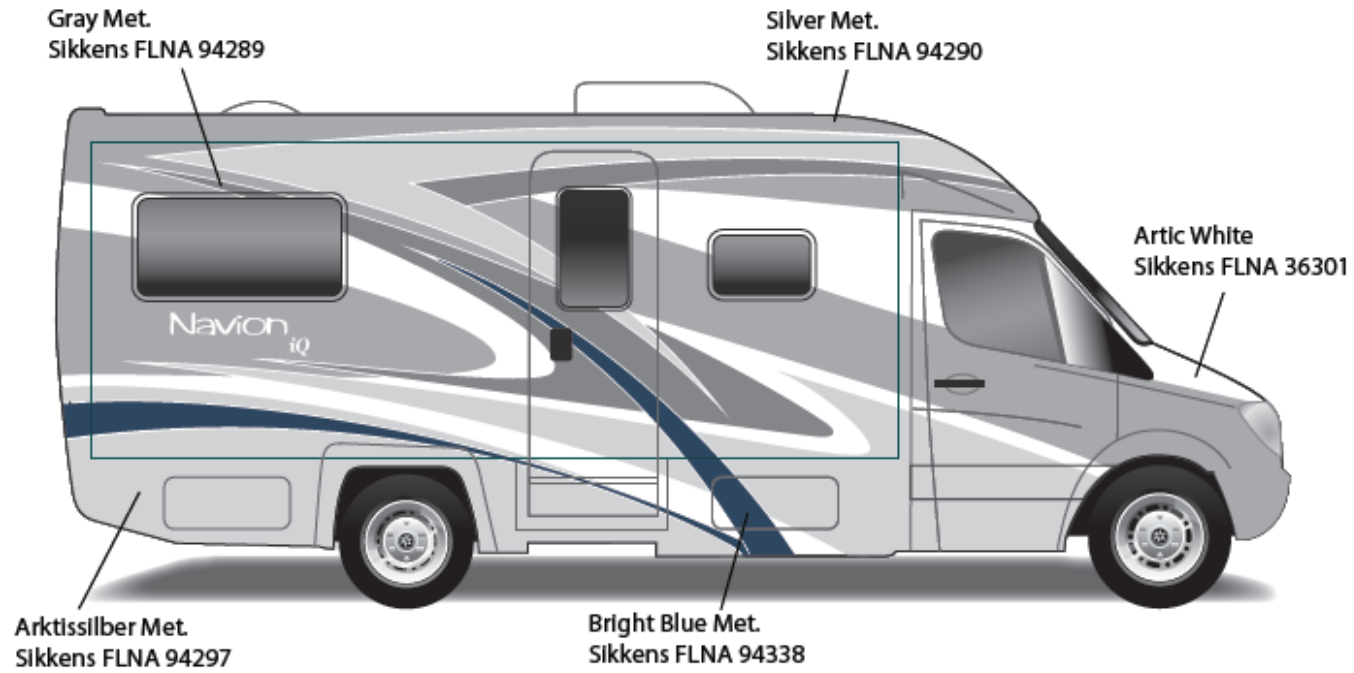

NAVION iQ w/FULL BODY PAINT PACKAGE 27A – *Painted by CDI*