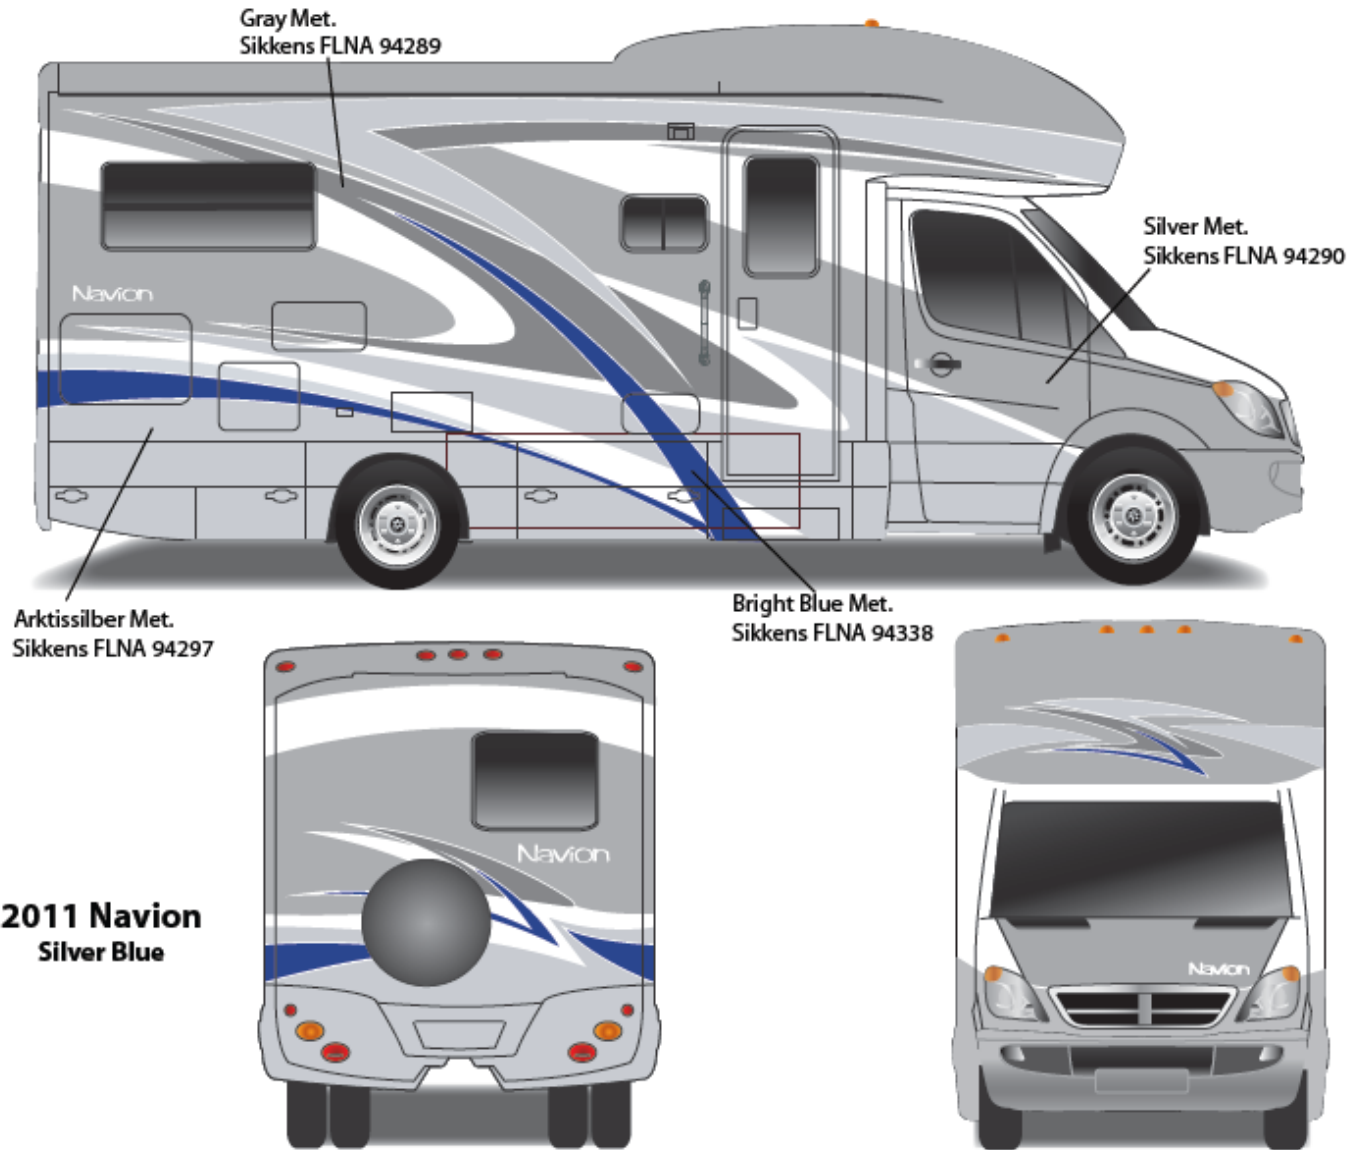

NAVION w/FULL BODY PAINT PACKAGE 27A – *Painted by CDI*

**2011 Navion
Silver Blue**