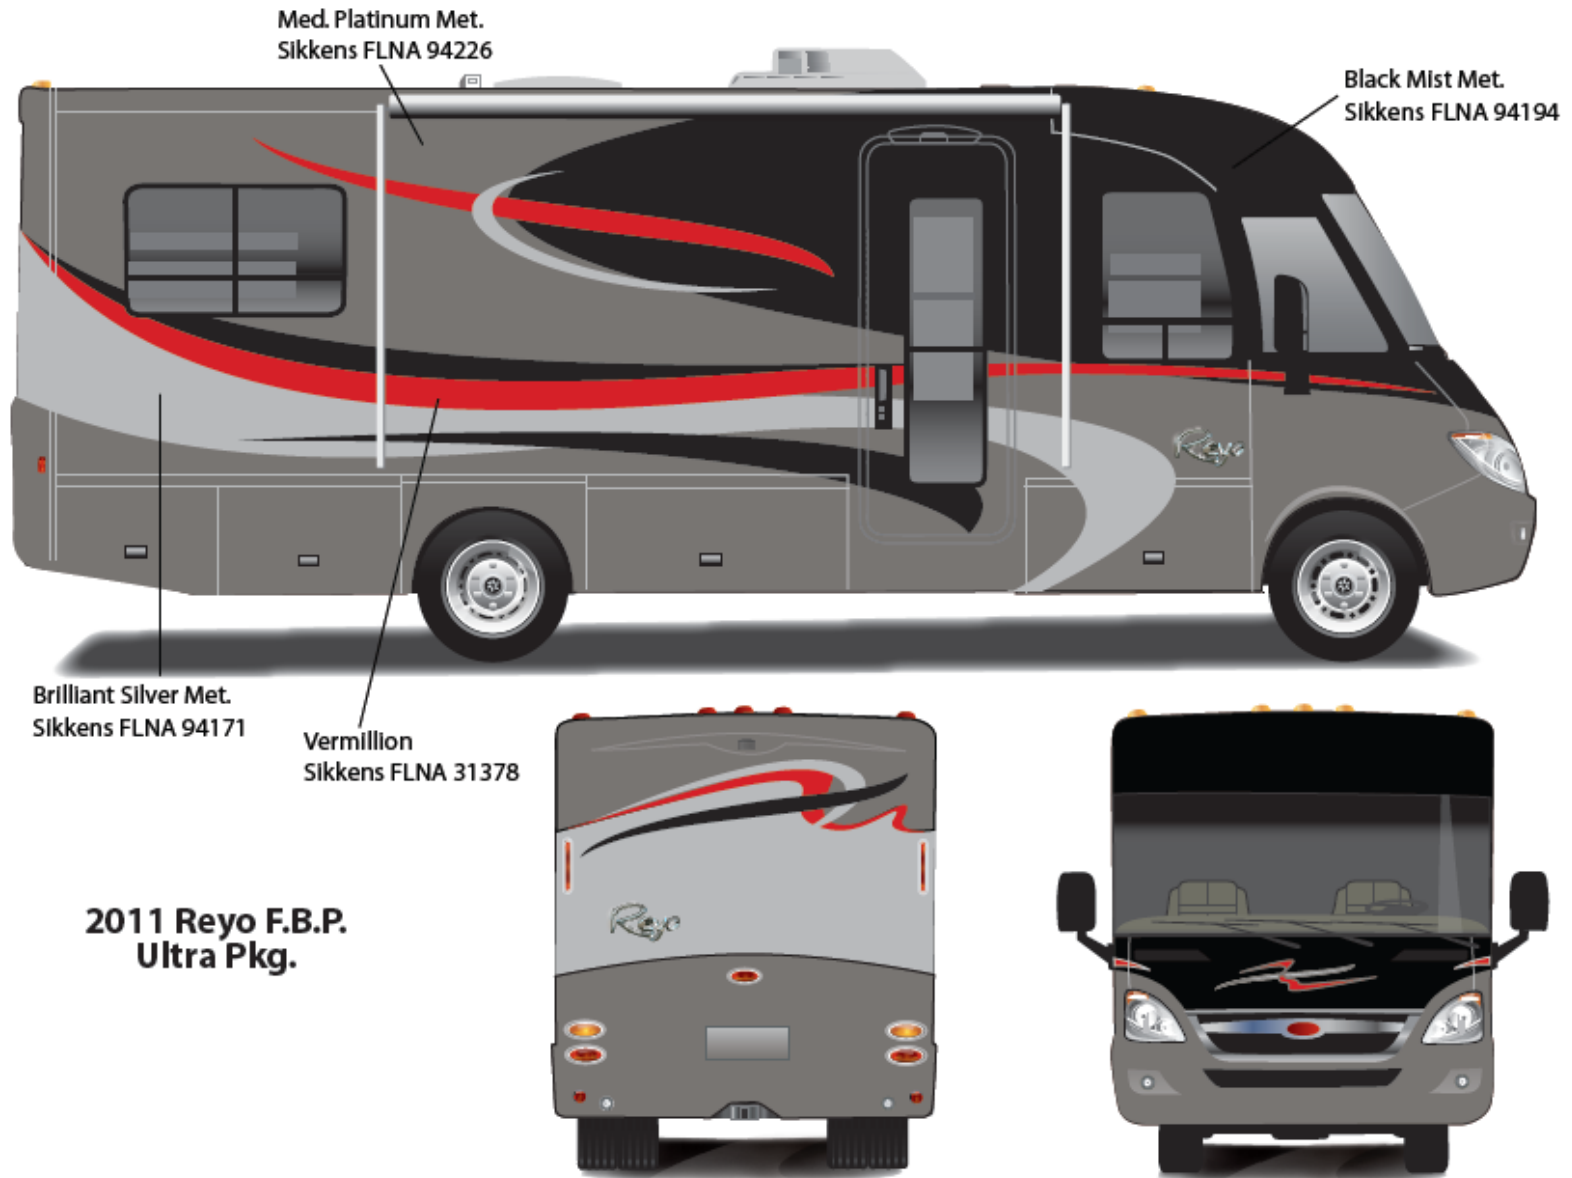

REYO w/FULL BODY PAINT PACKAGE 24C – painted by CDI