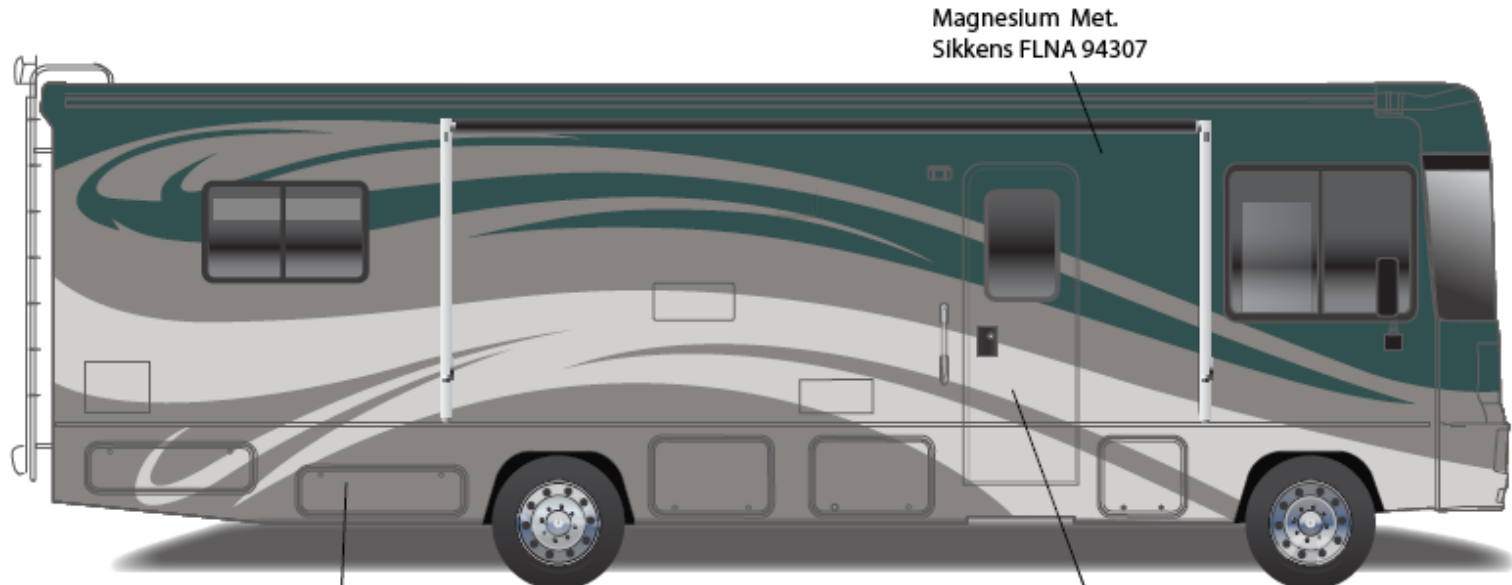

Upper Body

Black Metallic – 817142FB

Graphics

Black Metallic – DM358K

Sunset Metallic – 45310K

SUNSTAR w/FULL BODY PAINT PACKAGE 24B - *Painted by CDI*

**2011 Sunstar
Sedona Bronze**

SUNSTAR w/FULL BODY PAINT PACKAGE 24C - *Painted by CDI*