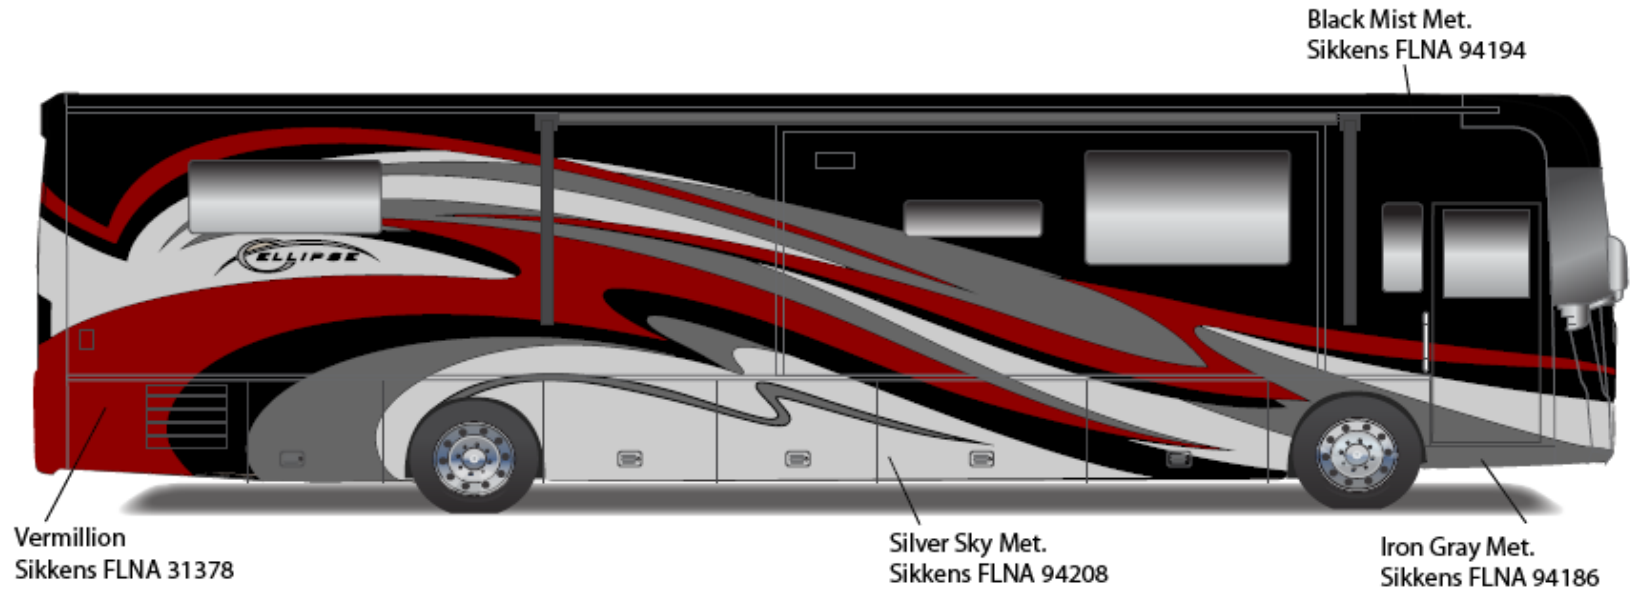

ELLIPSE w/FULL BODY PAINT PACKAGE 24L – *Painted by CDI*

**2011 ELLIPSE
Vermillion II**