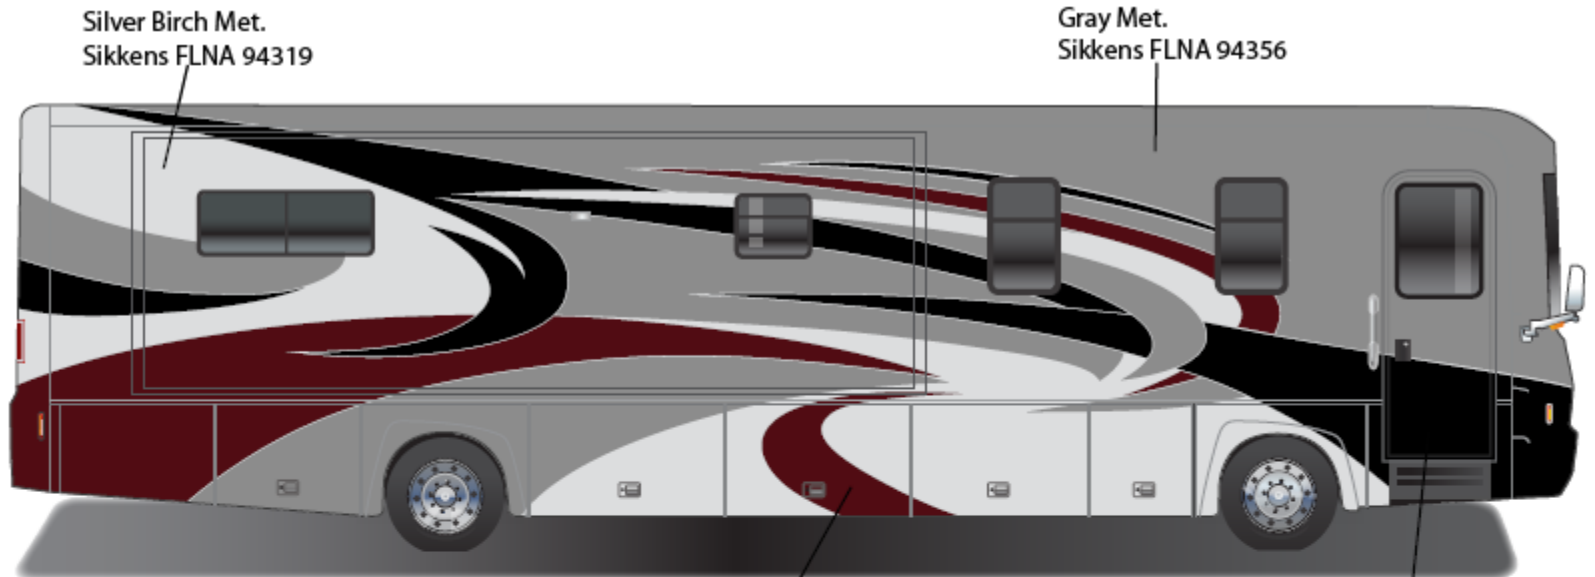

**2011 Meridian
Moonlight Blue**

MERIDIAN & MERIDIAN V CLASS w/FULL BODY PAINT PACKAGE 24C – *Painted by CDI*

**2011 Meridian
Harvest Night**

MERIDIAN & MERIDIAN V CLASS w/FULL BODY PAINT PACKAGE 24H – *Painted by CDI*