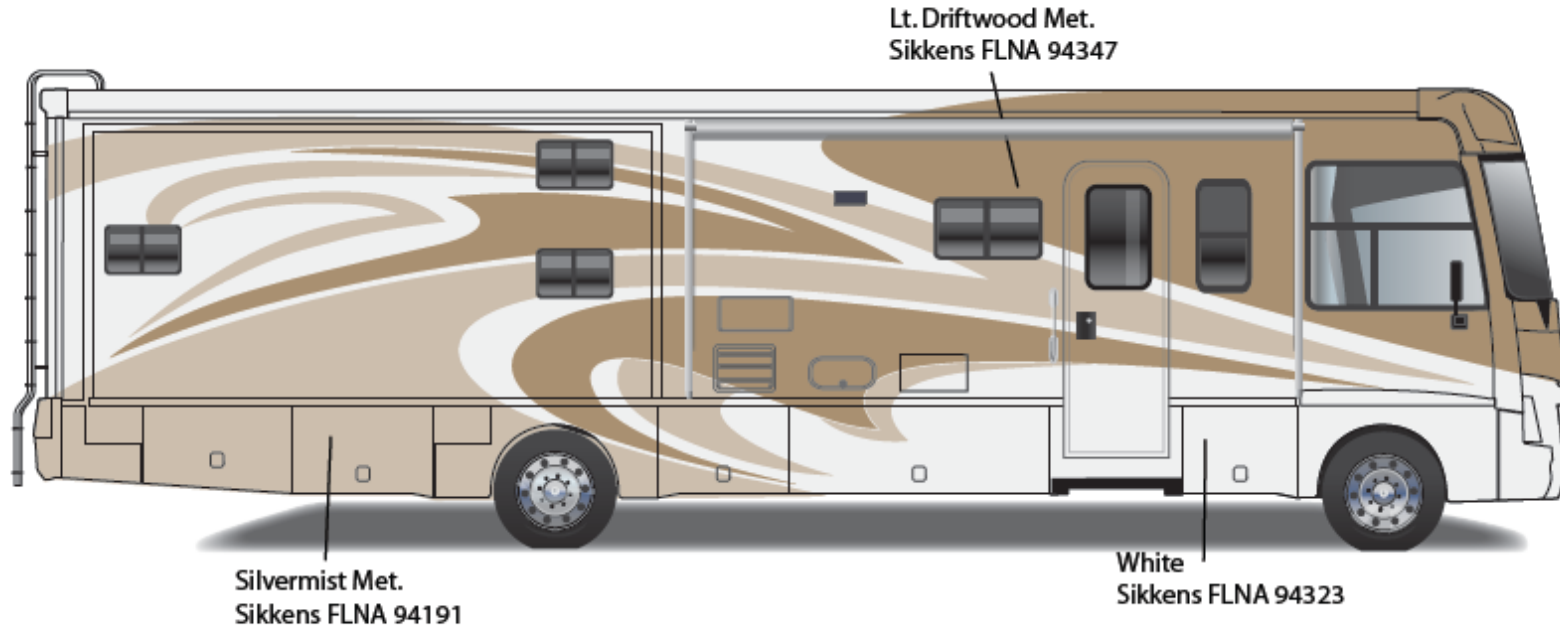

SUNOVA w/FULL BODY PAINT PACKAGE 24C – *Painted by CDI*

**2011 Sunova
Pearl**