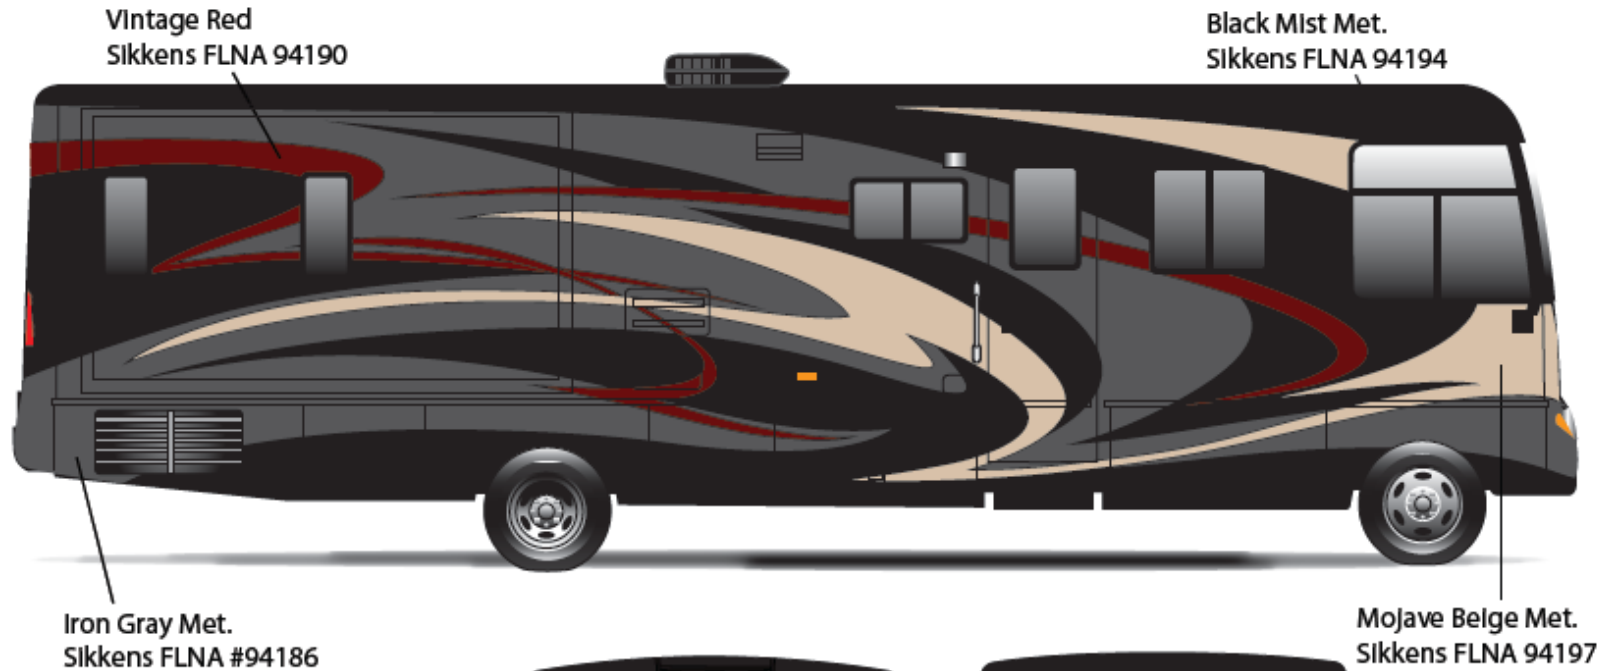

SUNCRUISER w/FULL BODY PAINT PACKAGE 27A – *Painted by CDI*

**2011 SunCruiser
Iron Gray**