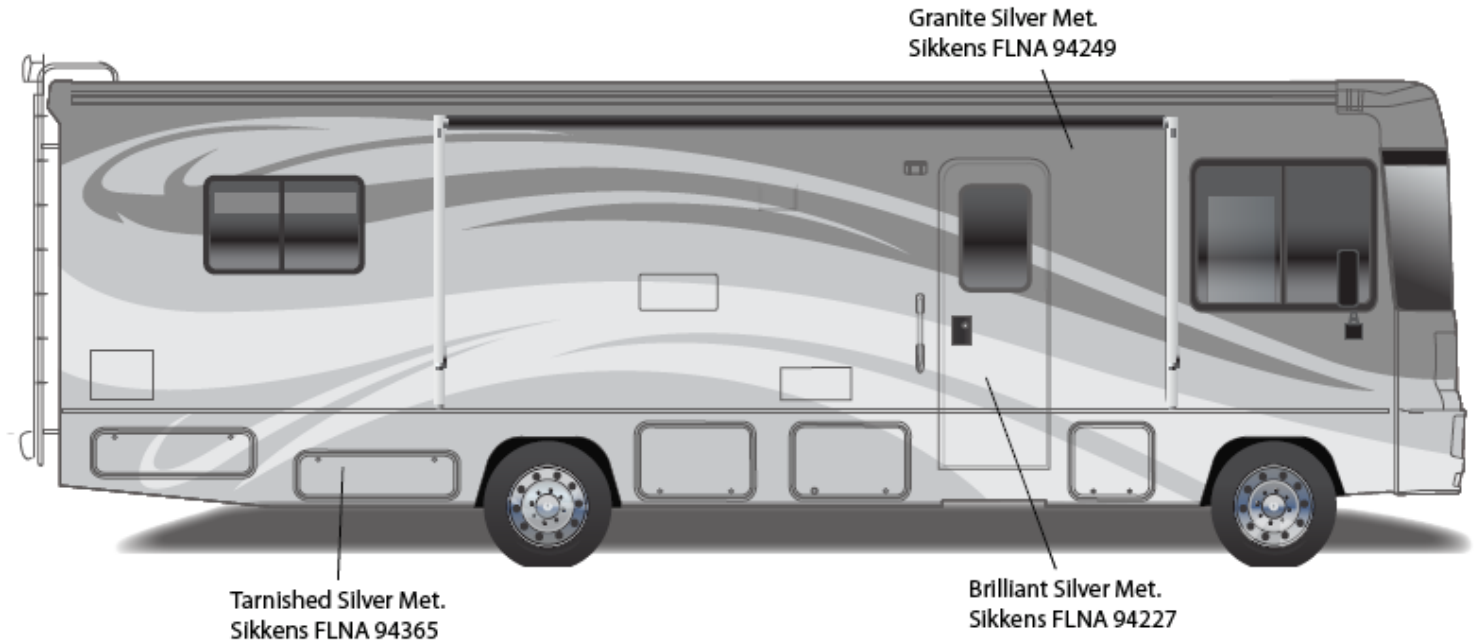

SUNSTAR w/FULL BODY PAINT PACKAGE 92A – *painted by CDI*

**2011 Sunstar
Tarnished Silver**