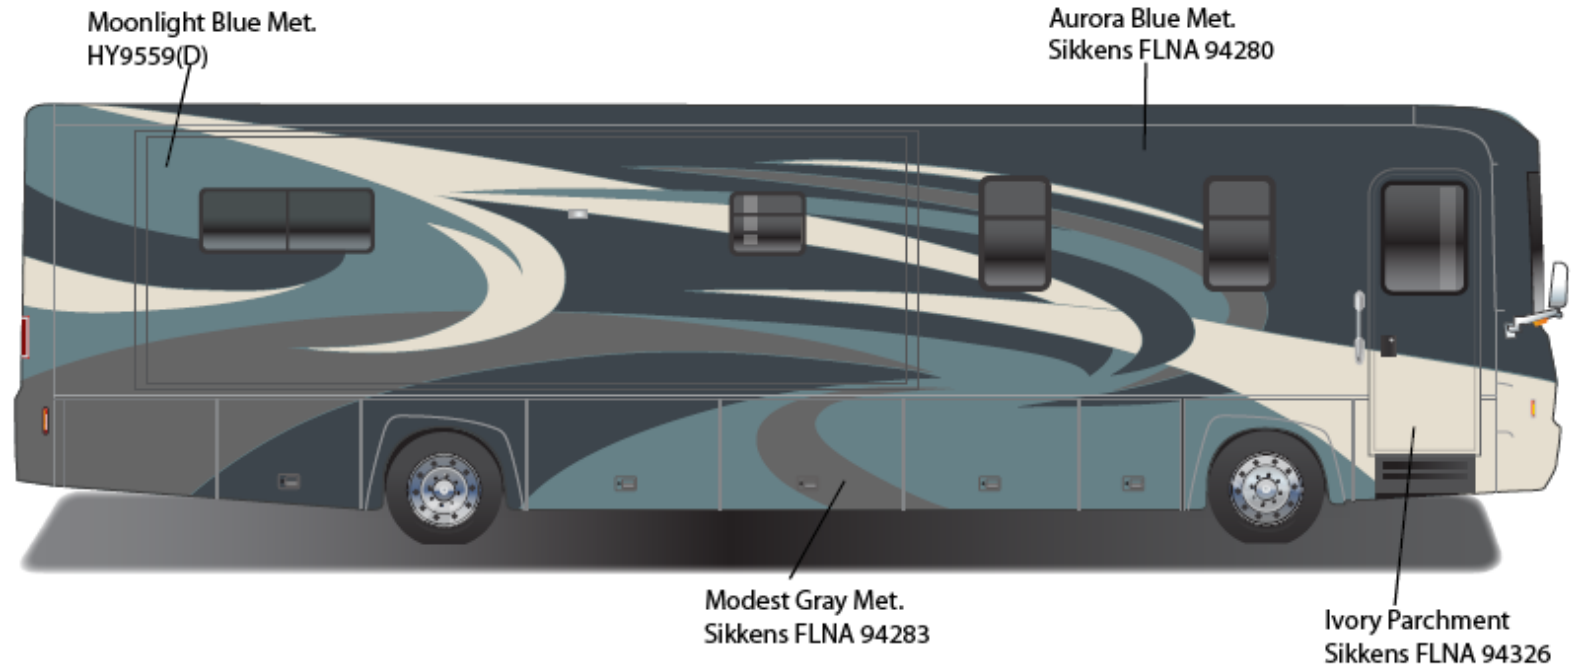

**2011 Meridian
Moonlight Blue**

MERIDIAN & MERIDIAN V CLASS w/FULL BODY PAINT PACKAGE 24C – *Painted by CDI*

**2011 Meridian
Harvest Night**

MERIDIAN & MERIDIAN V CLASS w/FULL BODY PAINT PACKAGE 24H – *Painted by CDI*