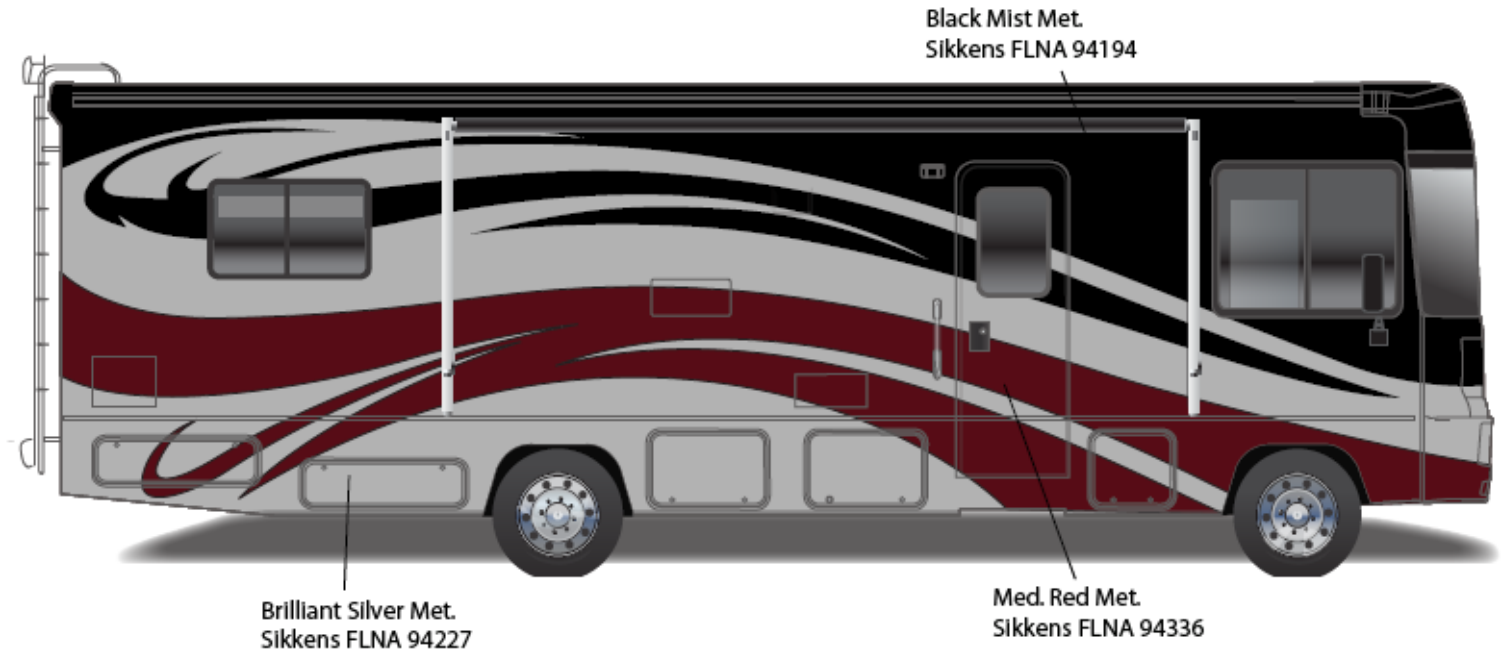

SUNSTAR w/FULL BODY PAINT PACKAGE 27A - *Painted by CDI*