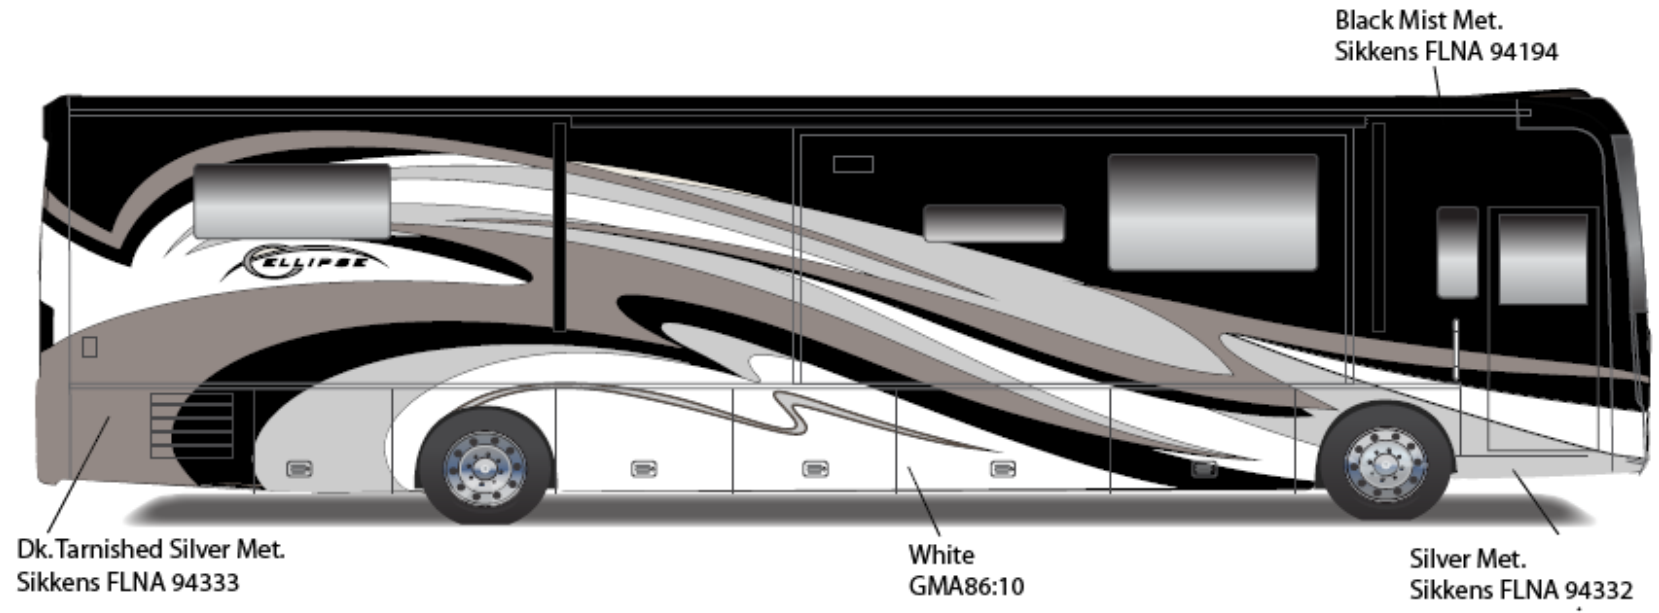

ELLIPSE w/FULL BODY PAINT PACKAGE 24C – *Painted by CDI*

**2011 ELLIPSE
Tarnished Silver**