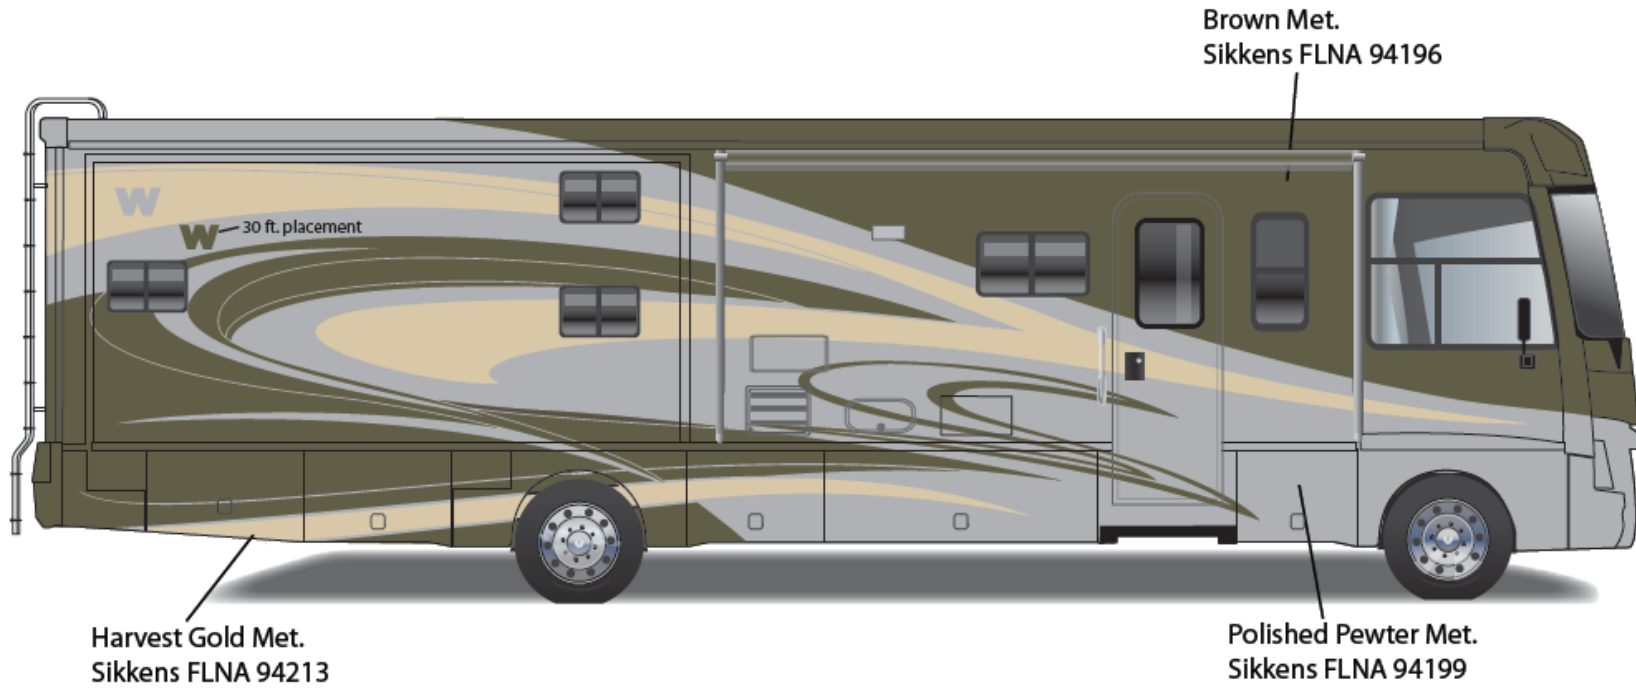

SIGHTSEER w/FULL BODY PAINT PACKAGE 24B – *Painted by CDI*

**2013 Sightseer
Scarlet
24B**

SIGHTSEER w/FULL BODY PAINT PACKAGE 24C – *Painted by CDI*

**2013 Sightseer
Hazelnut
24C**

SIGHTSEER w/FULL BODY PAINT PACKAGE 27A – *Painted by CDI*