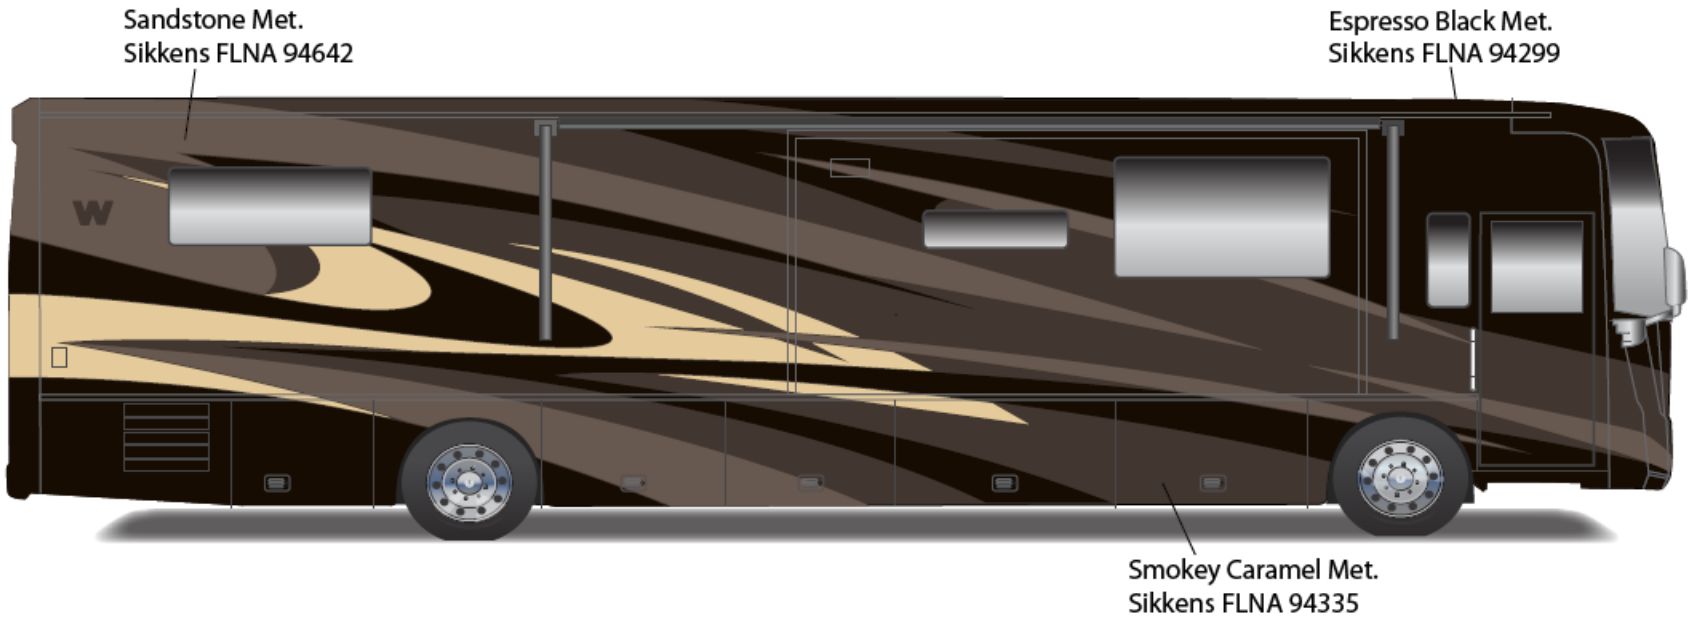

**2013 Tour
Silver Sage
27A**

TOUR w/FULL BODY PAINT PACKAGE 92A – painted by CDI

**2013 Tour
Smokey Caramel
92A**