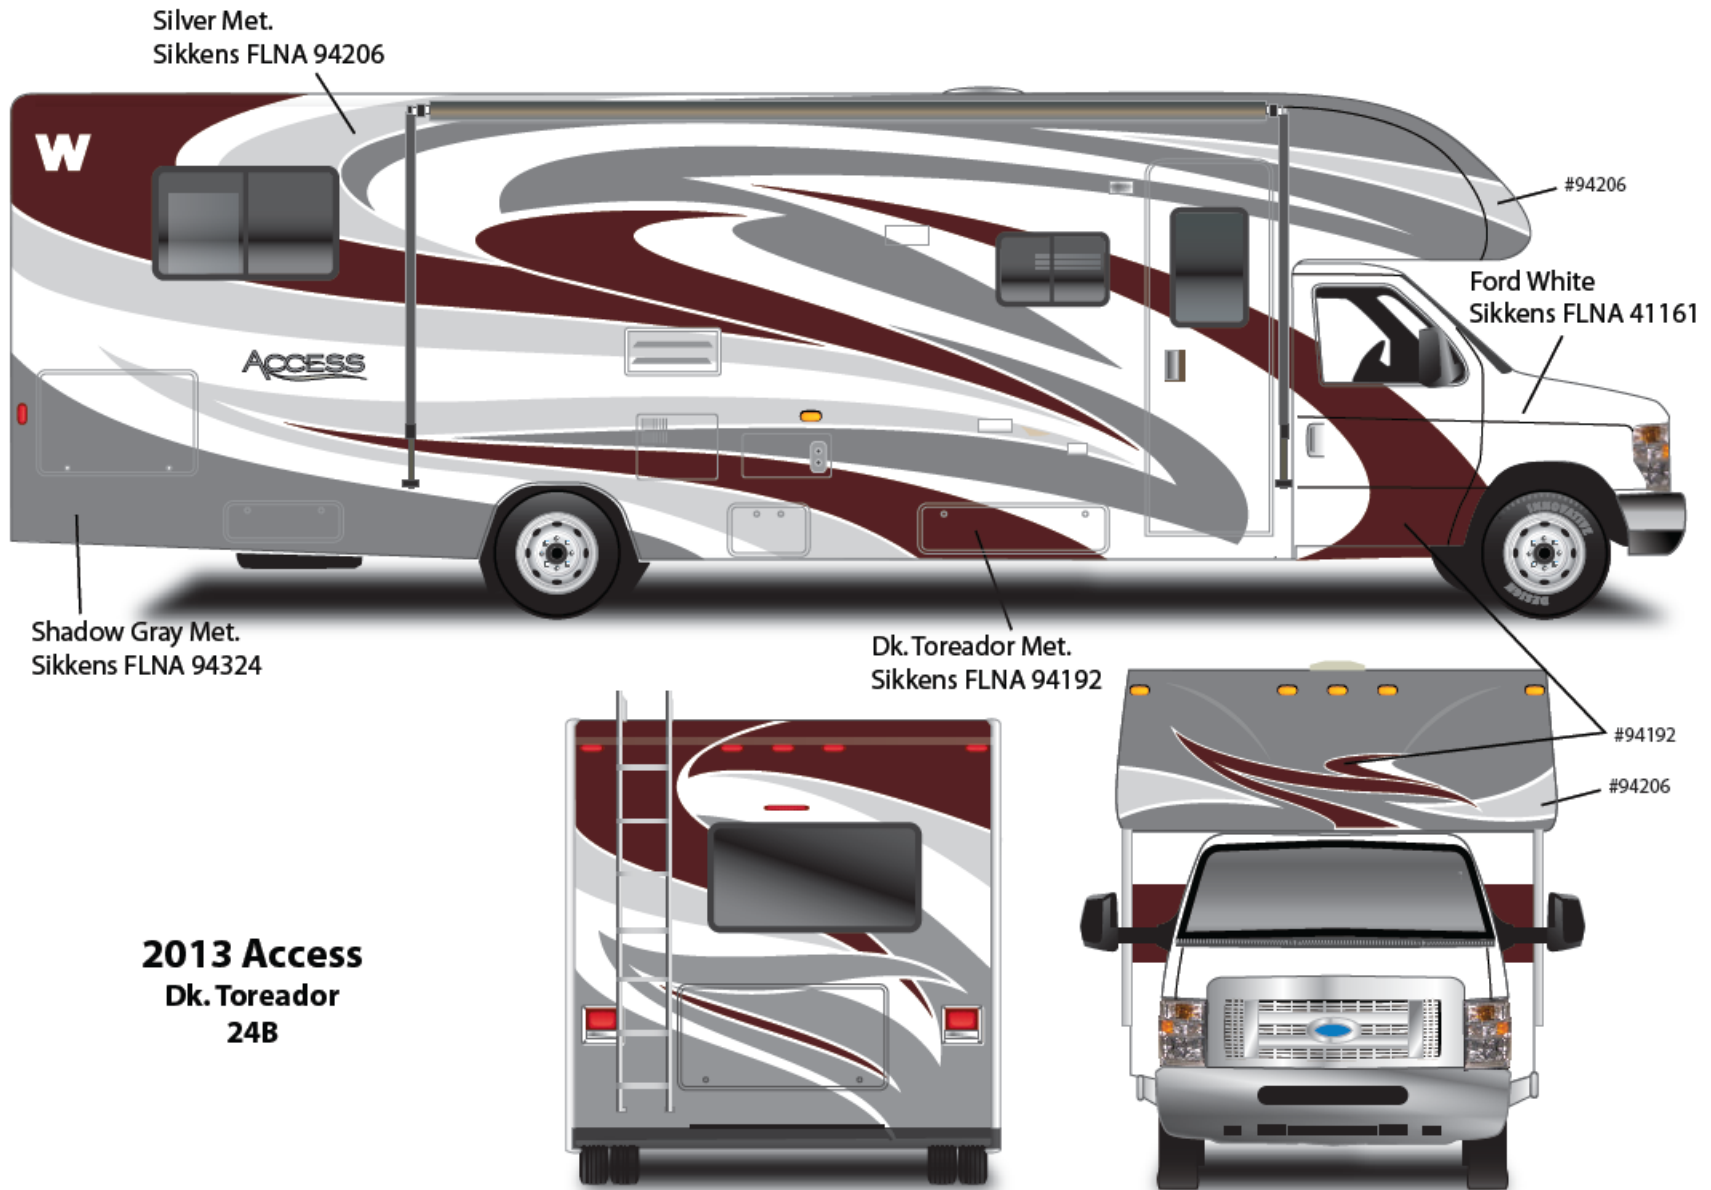

ACCESS Premier w/FULL BODY PAINT PACKAGE 24B – painted by CDI