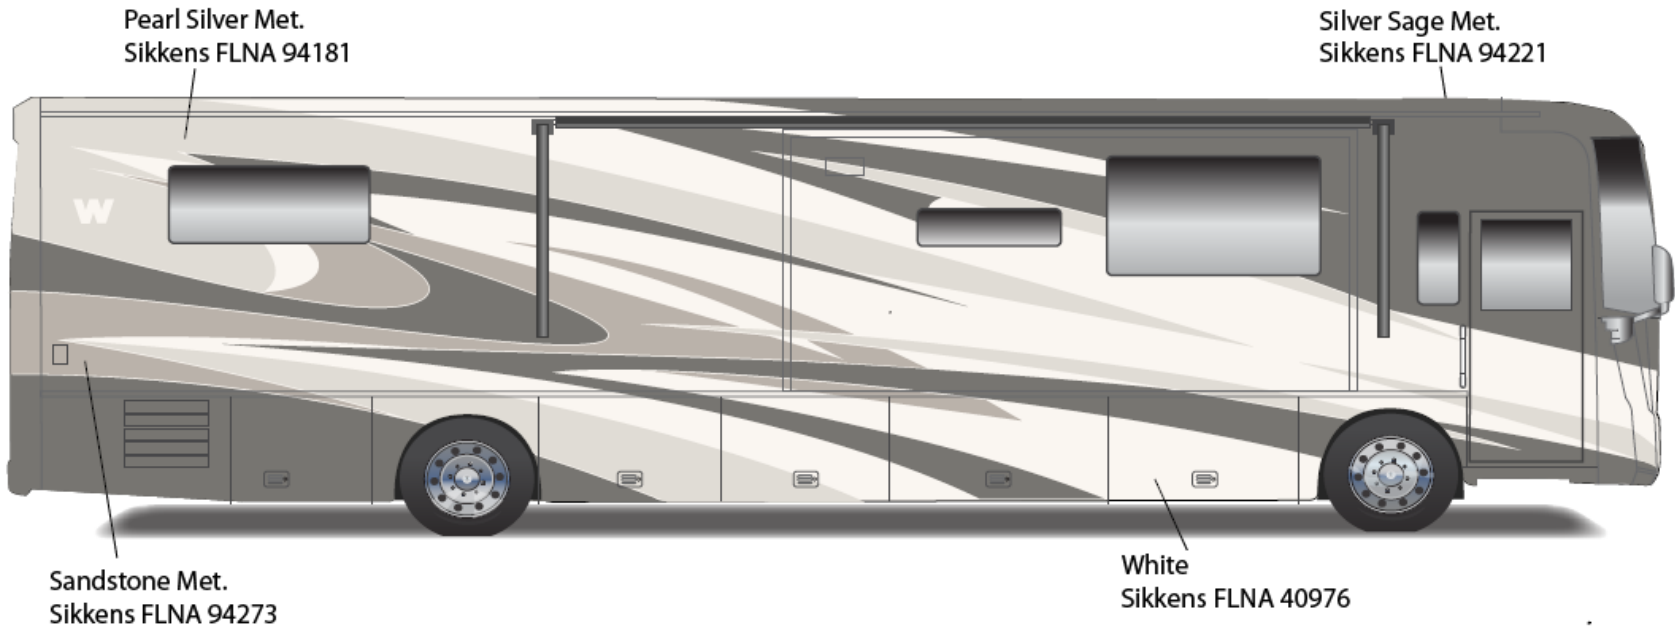

**2013 Tour
Silver Sage
27A**

TOUR w/FULL BODY PAINT PACKAGE 92A – painted by CDI

**2013 Tour
Smokey Caramel
92A**