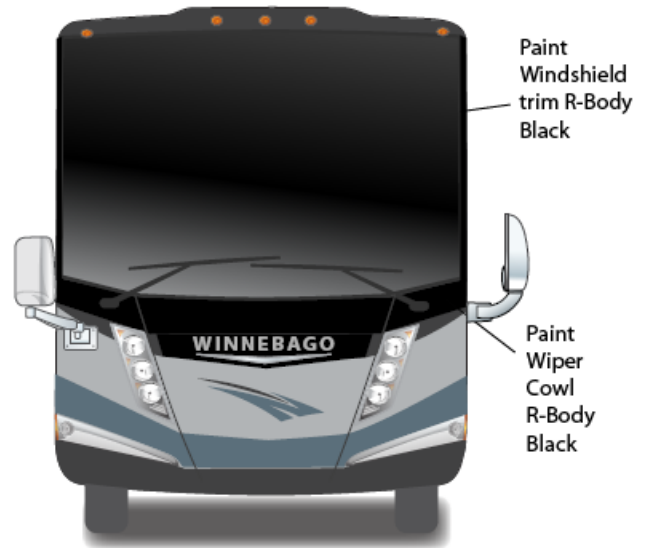

TOUR w/FULL BODY PAINT PACKAGE 24H – *Painted by CDI*

**2013 Tour
Graphite
24H**