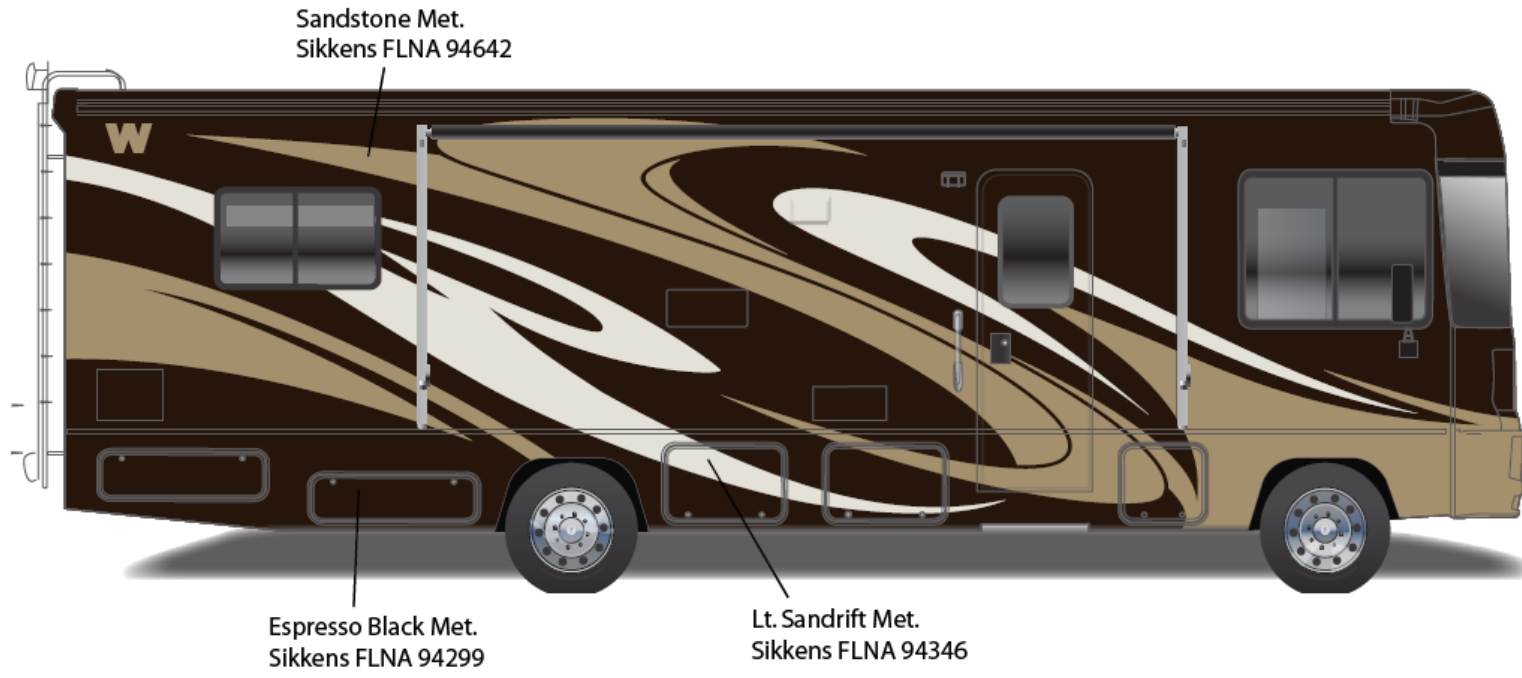

VISTA w/FULL BODY PAINT PACKAGE 27A - painted by CDI