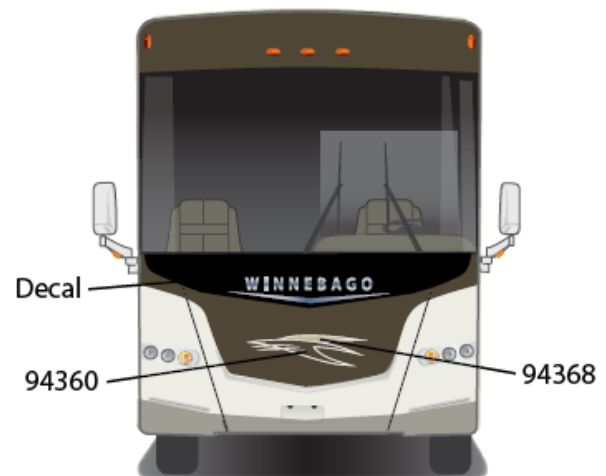

JOURNEY w/FULL BODY PAINT PACKAGE 92A – *Painted by CDI*

Gold Met.
Sikkens FLNA 94368

Lt. Autumnwood Met.
Sikkens FLNA 94360

Mask
R-Body
Black

Sandstone Beige Met.
Sikkens FLNA 94173

Cool Vanilla
Sikkens FLNA 41229

2013 JOURNEY
Autumn Gold
92A