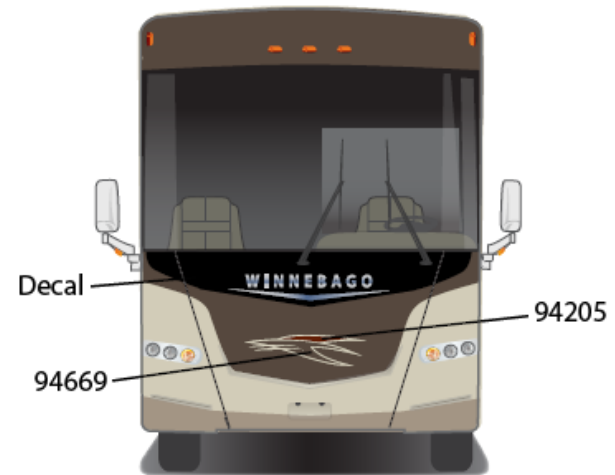

Med. Brown Met.
Sikkens FLNA 94669

Mask
R-Body
Black

Cinza Colima Met.
Sikkens FLNA 94289

Lt. Sandrift Met.
Sikkens FLNA 94346

2013 JOURNEY
Sierra Ridge
24L

Decal

94205

94669