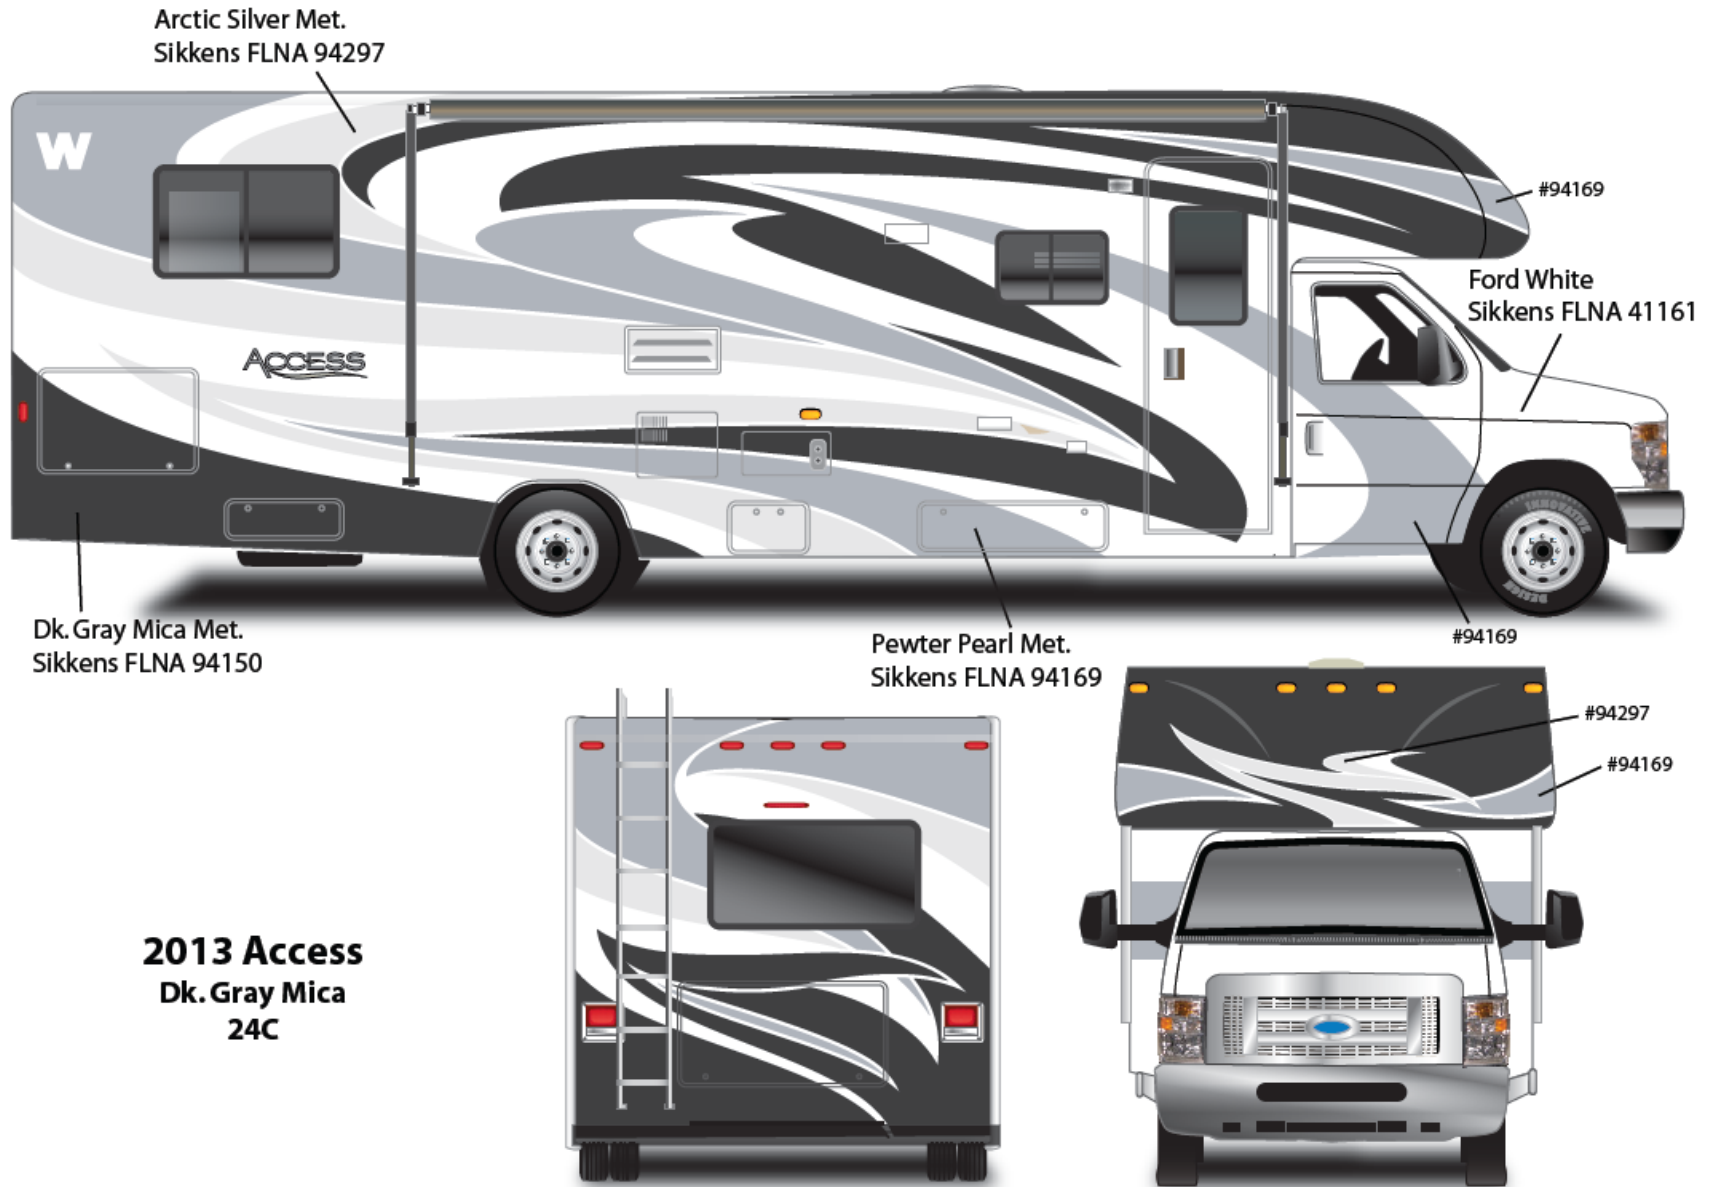

ACCESS Premier w/FULL BODY PAINT PACKAGE 27A – painted by CDI

ACCESS Premier w/FULL BODY PAINT PACKAGE 92A – painted by CDI

VIEW

26F - Golden

Main Body Color

Bright White – B8951

Dodge Sprinter Cab Portion

Arctic White - 741883