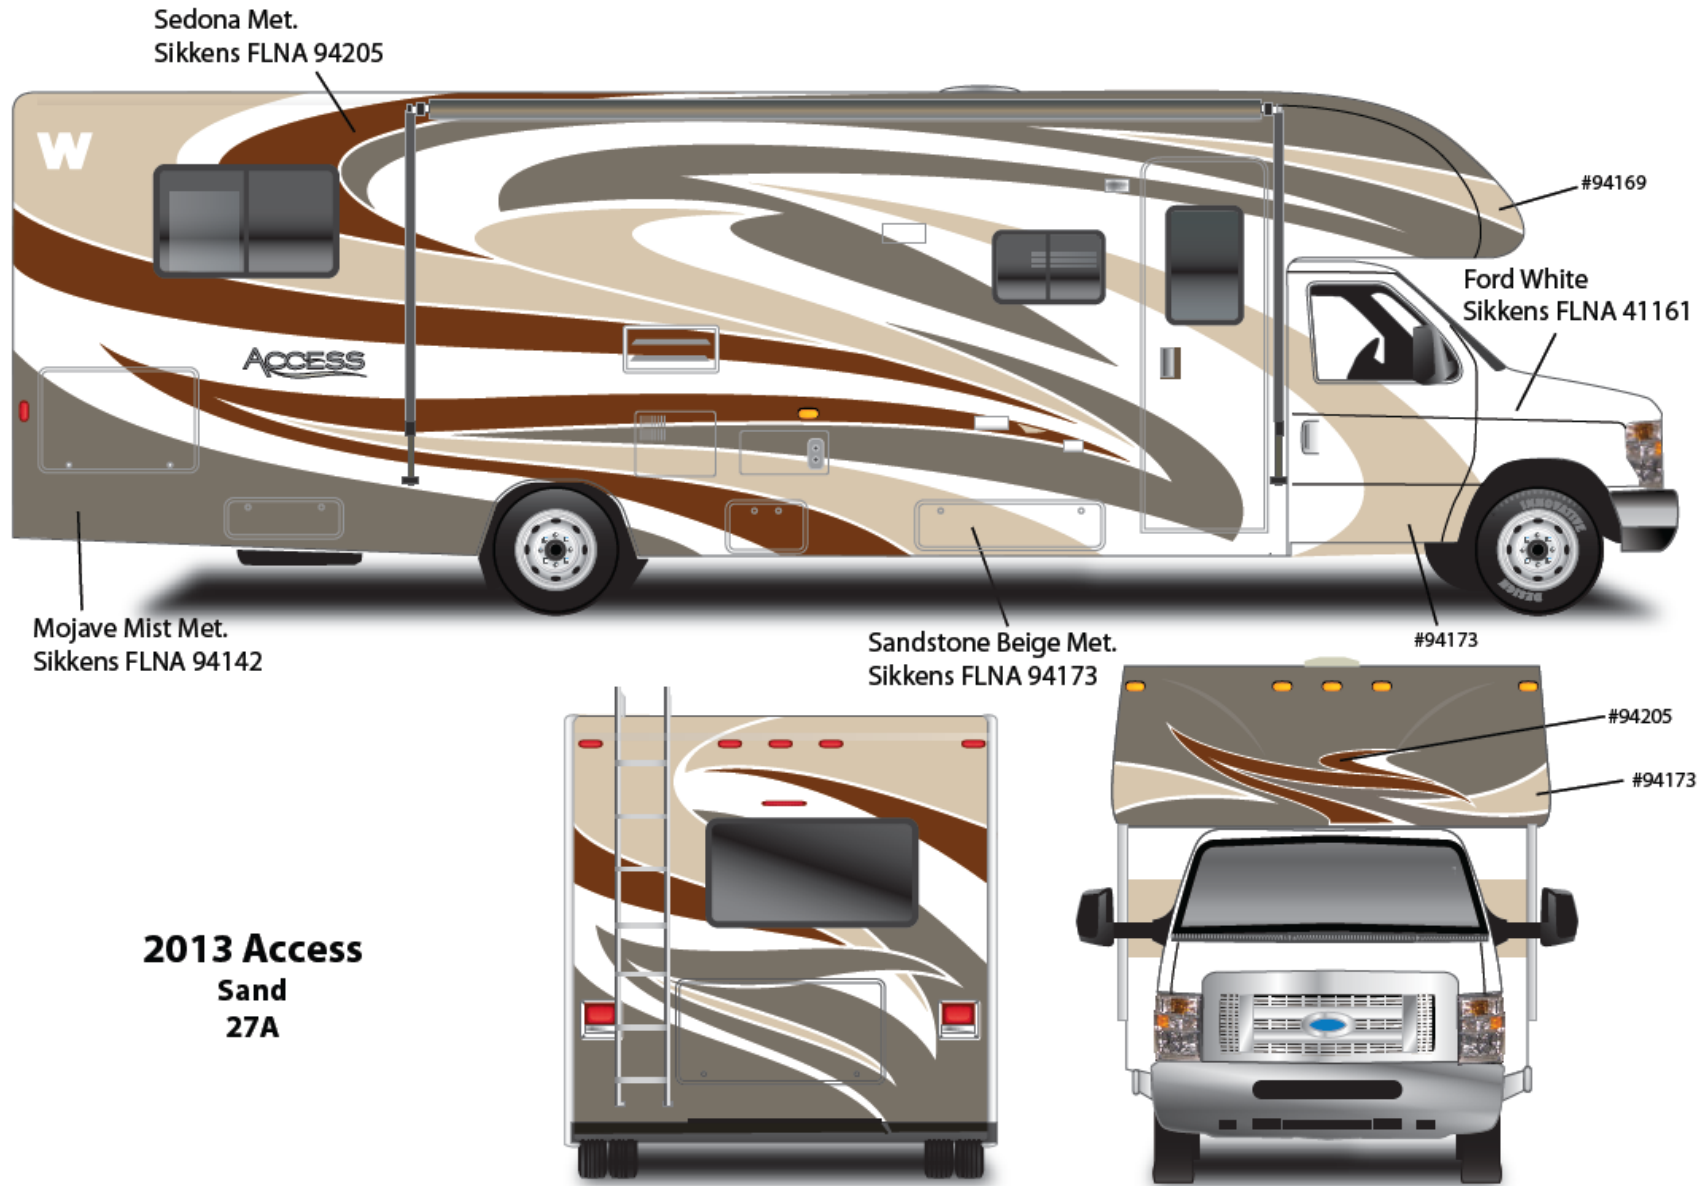

ACCESS Premier w/FULL BODY PAINT PACKAGE 27A – painted by CDI