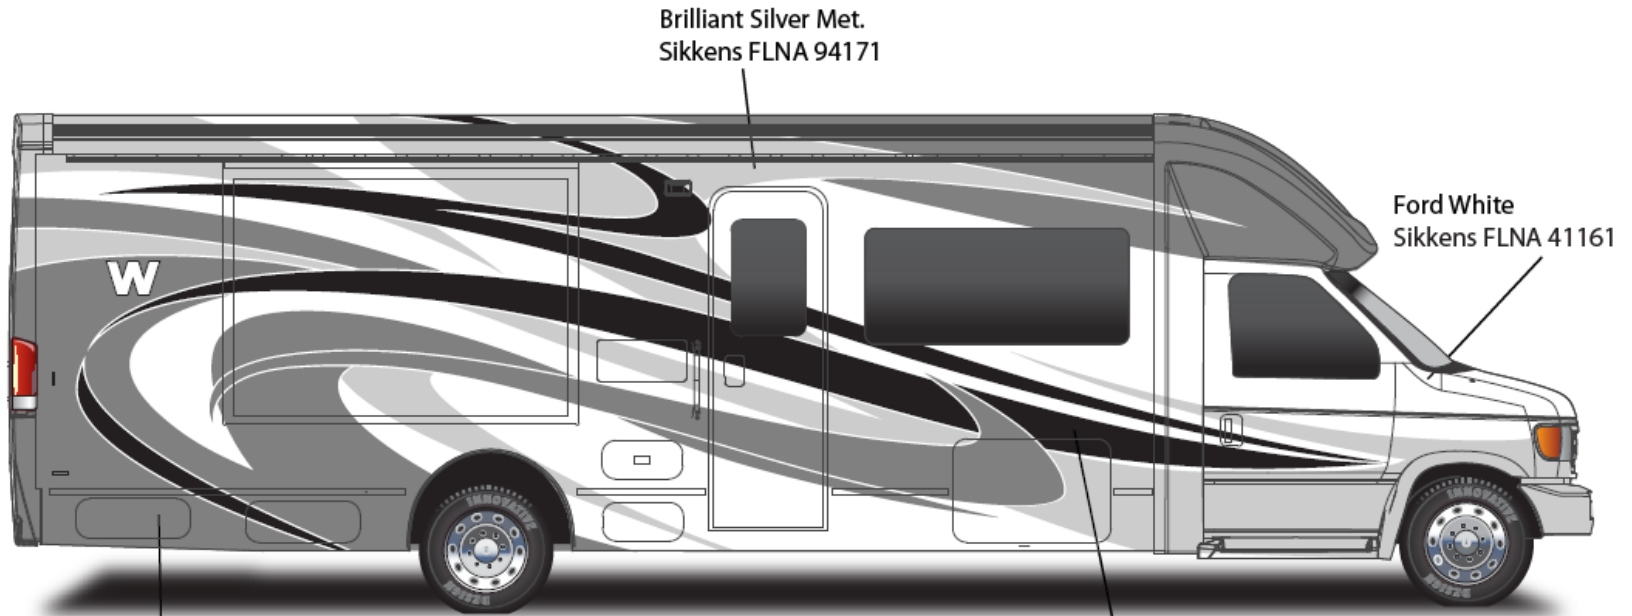

ASPECT w/FULL BODY PAINT PACKAGE 24C – *Painted by CDI*

Brilliant Silver Met.
Sikkens FLNA 94171

Ford White
Sikkens FLNA 41161

Lt. Spiral Gray Met.
Sikkens FLNA 94341

Black Mist Met.
Sikkens FLNA 94194

**2013 Aspect
Silver Smoke
24C**