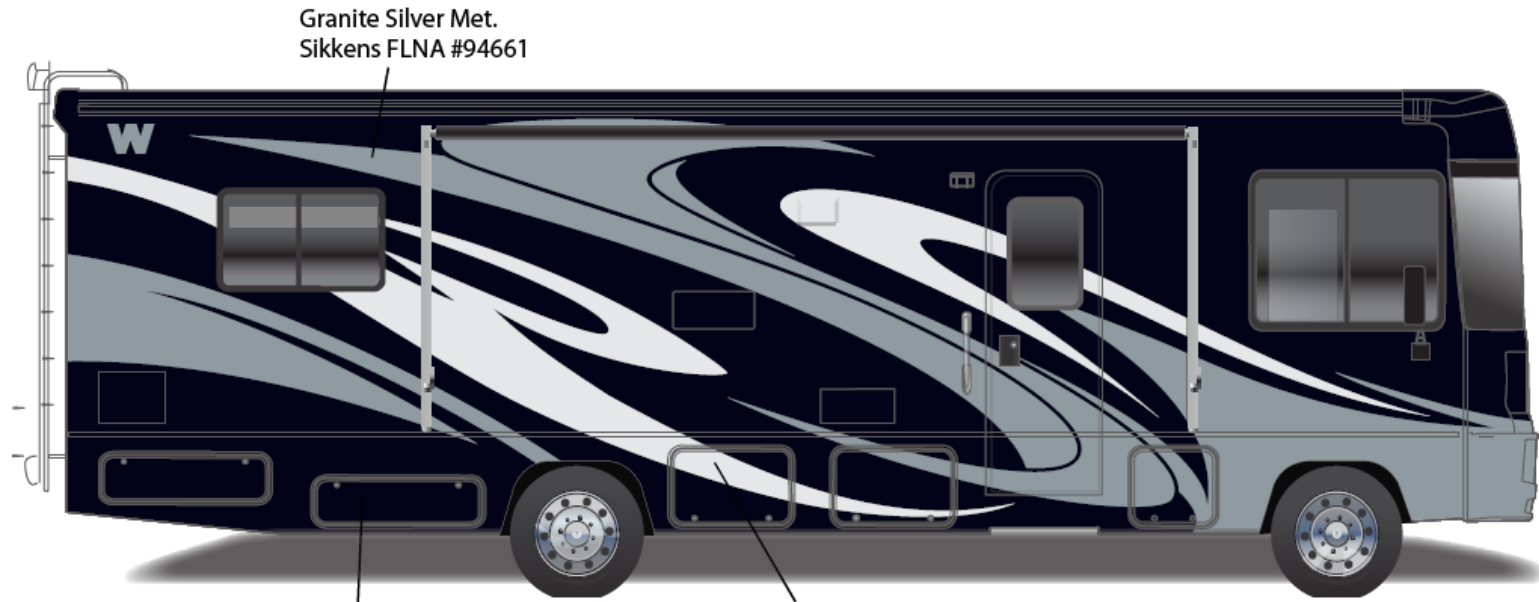

VISTA w/FULL BODY PAINT PACKAGE 24C – *Painted by CDI*

**2013 Vista
Granite Silver
24C**