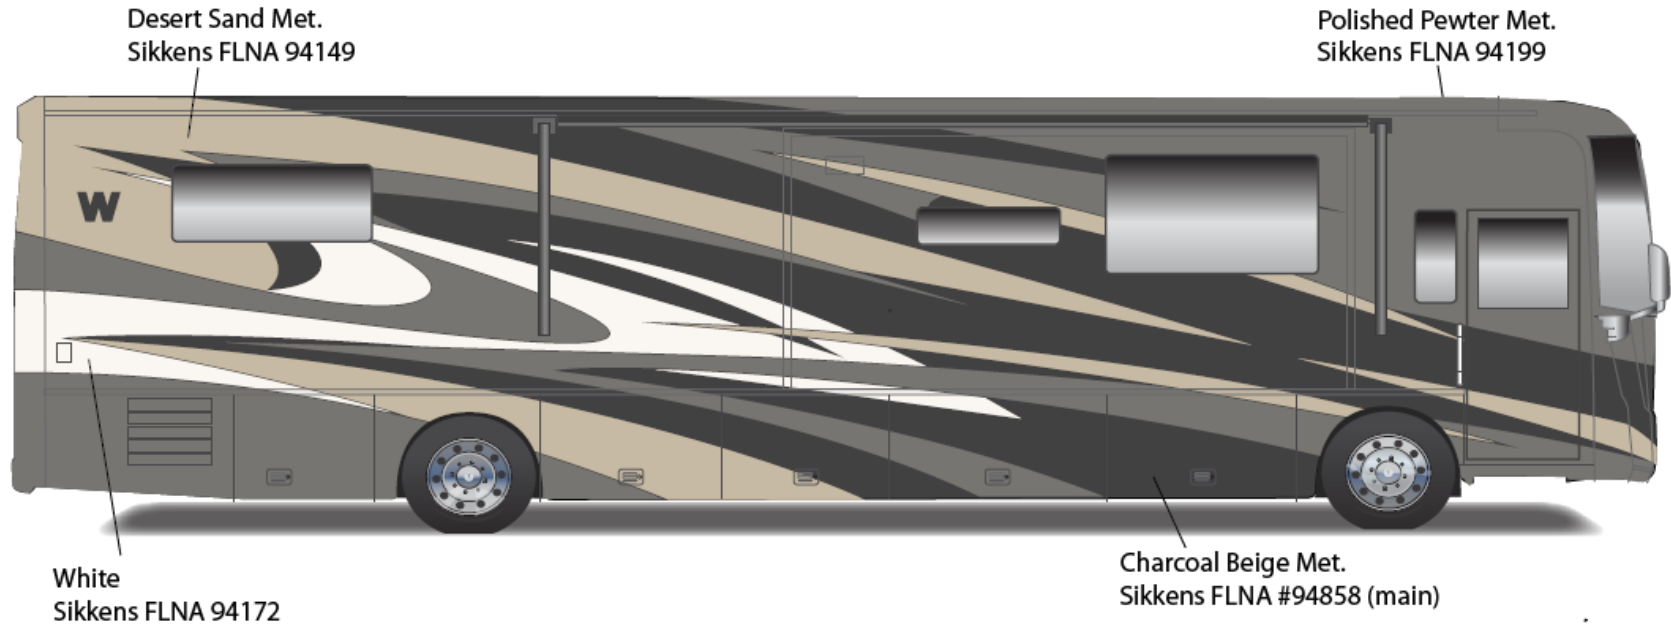

2013 JOURNEY
Autumn Gold
92A

TOUR w/FULL BODY PAINT PACKAGE 24B – *Painted by CDI*

Lt. Gold Met.
Sikkens FLNA 93560

**2013 Tour
Autumn Frost
24B**

TOUR w/FULL BODY PAINT PACKAGE 24C – *Painted by CDI*

**2013 Tour
Polished Pewter
24C**