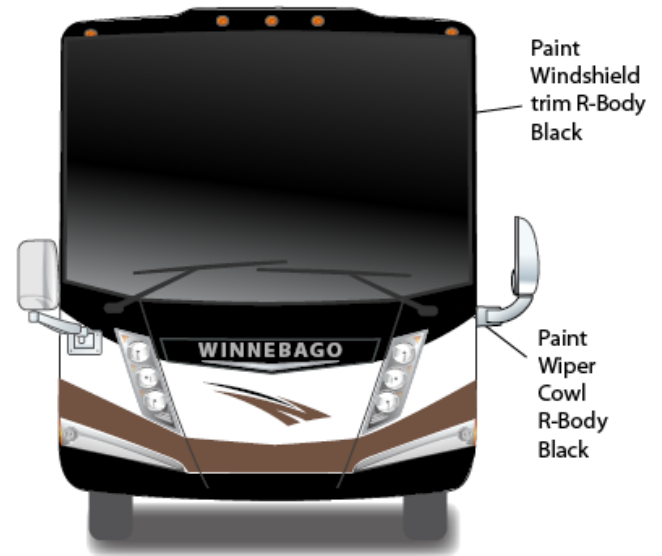

2013 JOURNEY
Autumn Gold
92A

TOUR w/FULL BODY PAINT PACKAGE 24B – *Painted by CDI*

Lt. Gold Met.
Sikkens FLNA 93560

**2013 Tour
Autumn Frost
24B**

TOUR w/FULL BODY PAINT PACKAGE 24C – *Painted by CDI*

**2013 Tour
Polished Pewter
24C**