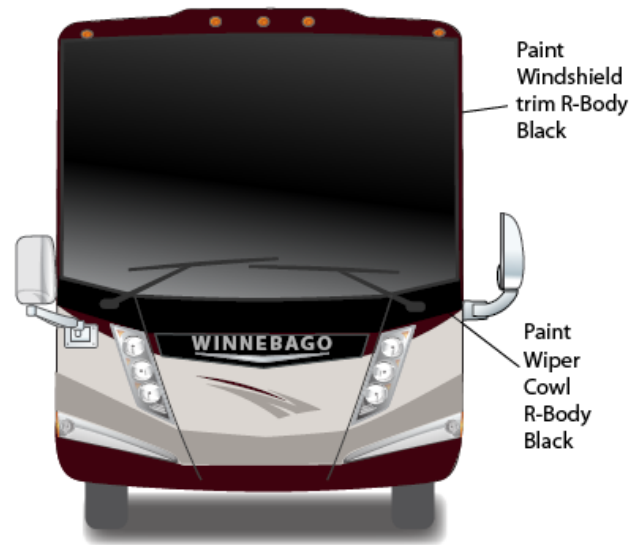

TOUR w/FULL BODY PAINT PACKAGE 24L – *Painted by CDI*

**2013 Tour
Black Garnet
24L**