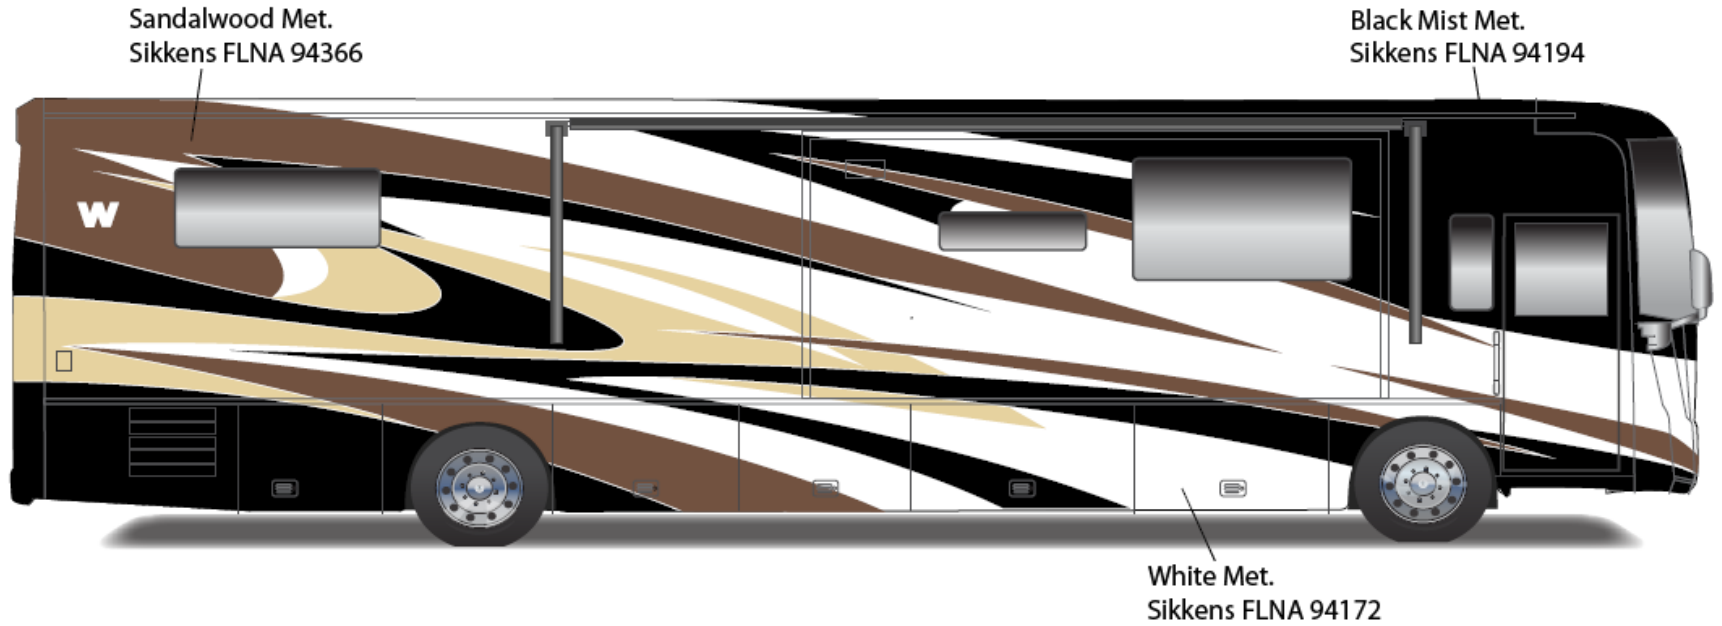

TOUR w/FULL BODY PAINT PACKAGE 24B – *Painted by CDI*