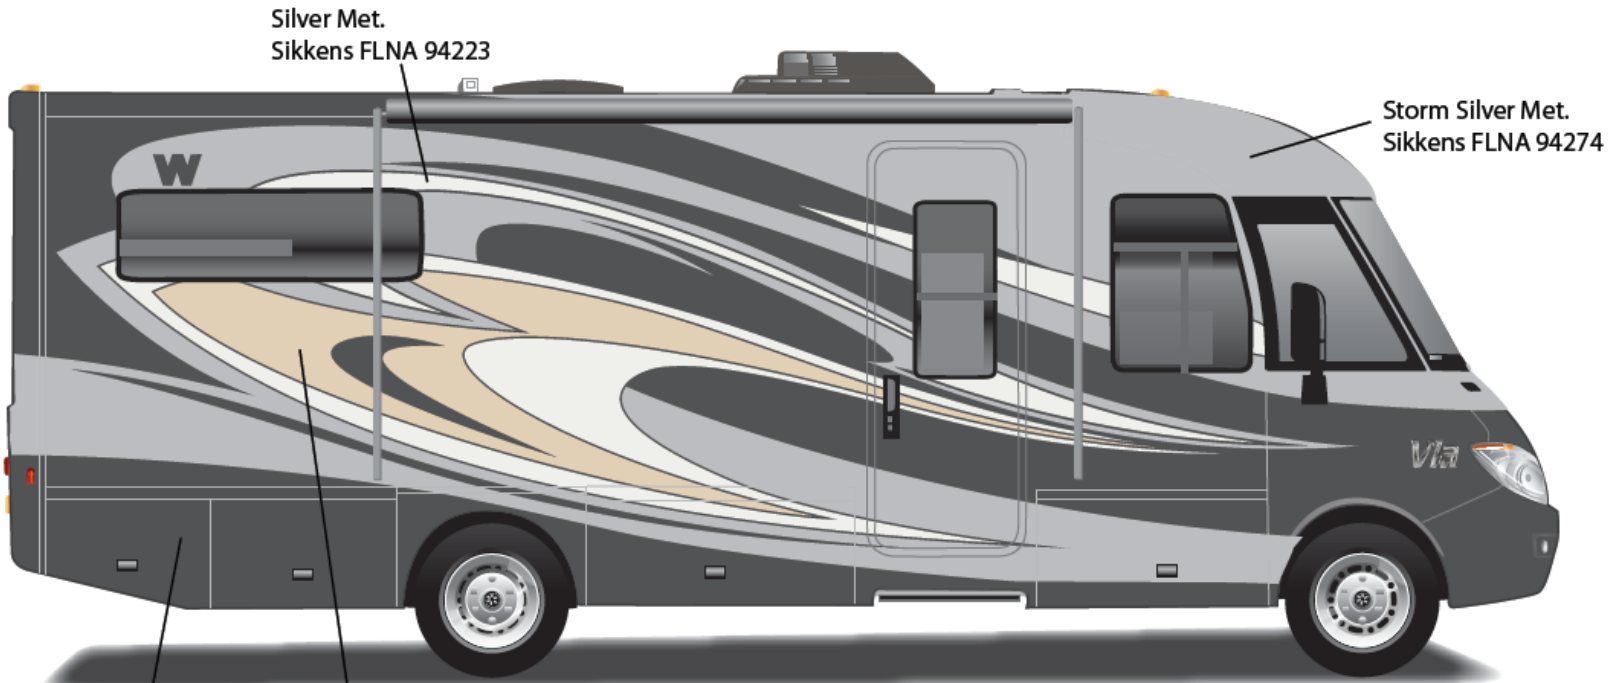

VIA w/FULL BODY PAINT PACKAGE 92A – painted by CDI

Dk. Gray Mica Met.
Sikkens FLNA 94150

Harvest Gold Met.
Sikkens FLNA 94213

**2013 Via
Gray Mica
92A**

ADVENTURER w/FULL BODY PAINT PACKAGE 24B – *Painted by CDI*