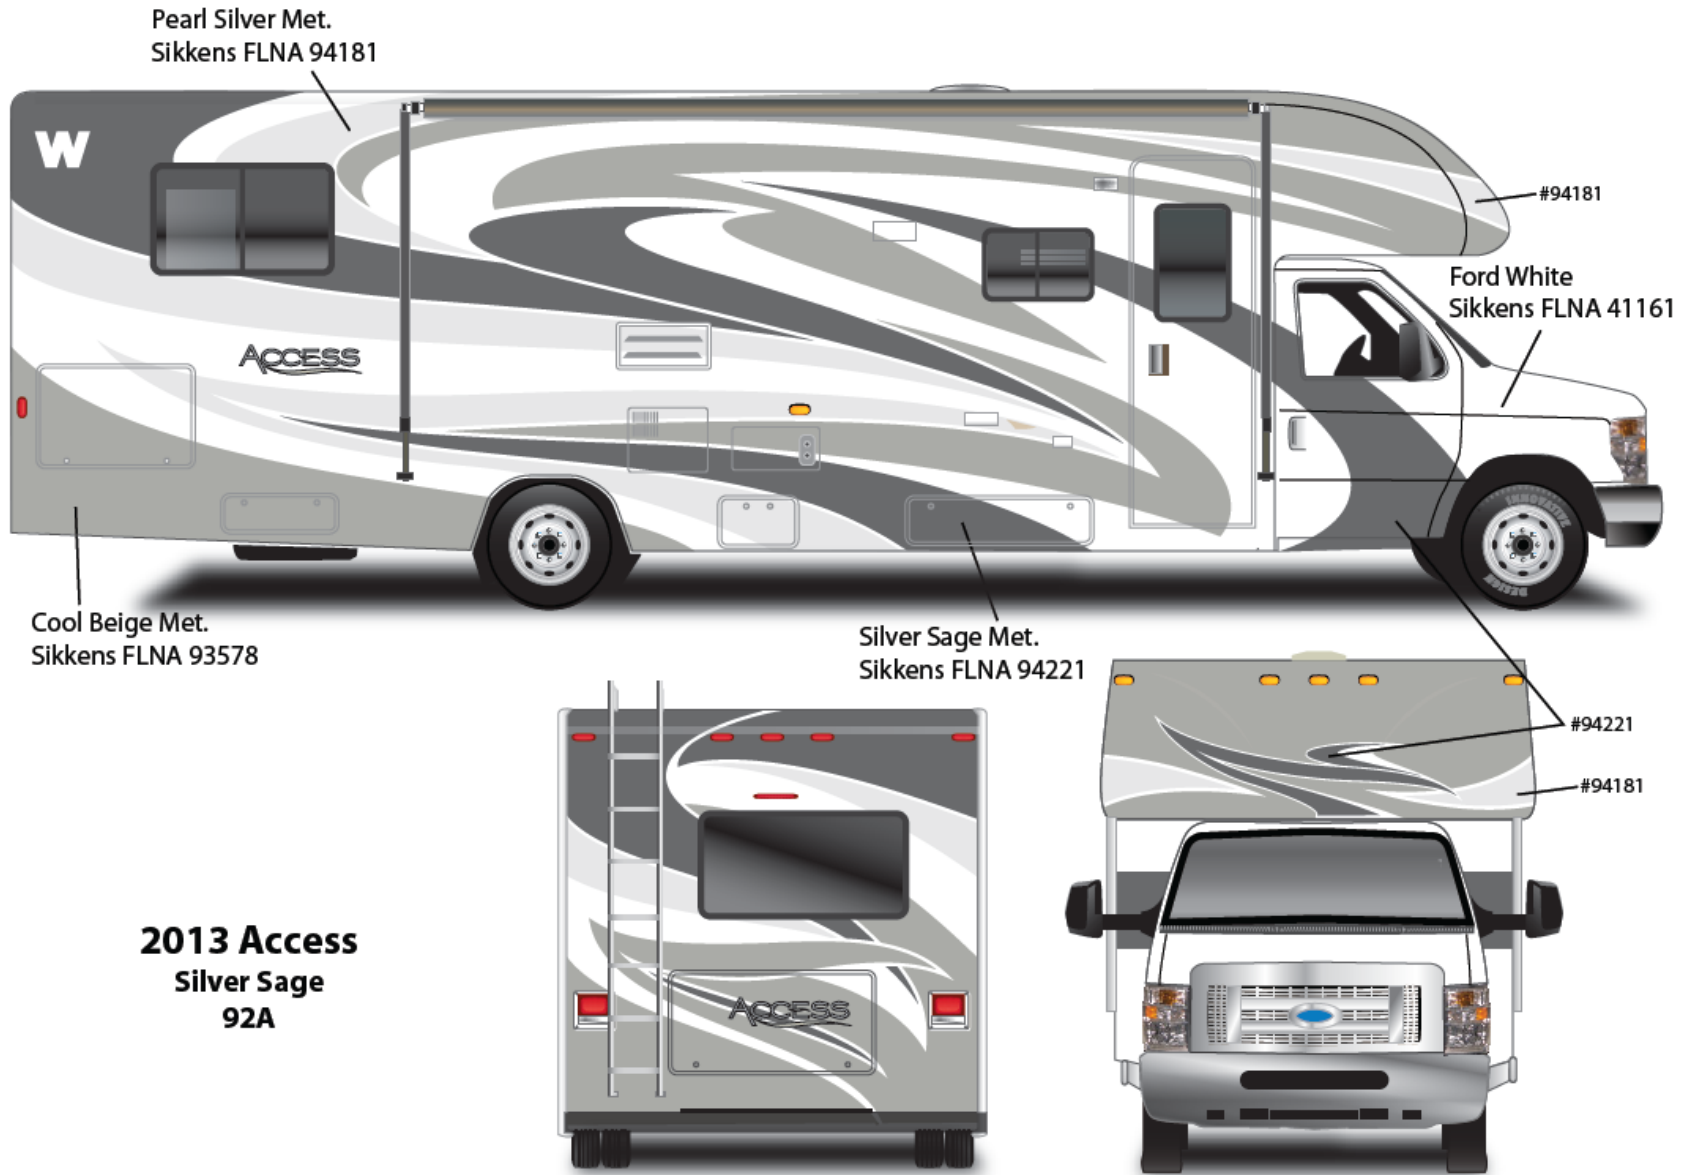

ACCESS Premier w/FULL BODY PAINT PACKAGE 27A – painted by CDI

ACCESS Premier w/FULL BODY PAINT PACKAGE 92A – painted by CDI

VIEW

26F - Golden

Main Body Color

Bright White – B8951

Dodge Sprinter Cab Portion

Arctic White - 741883