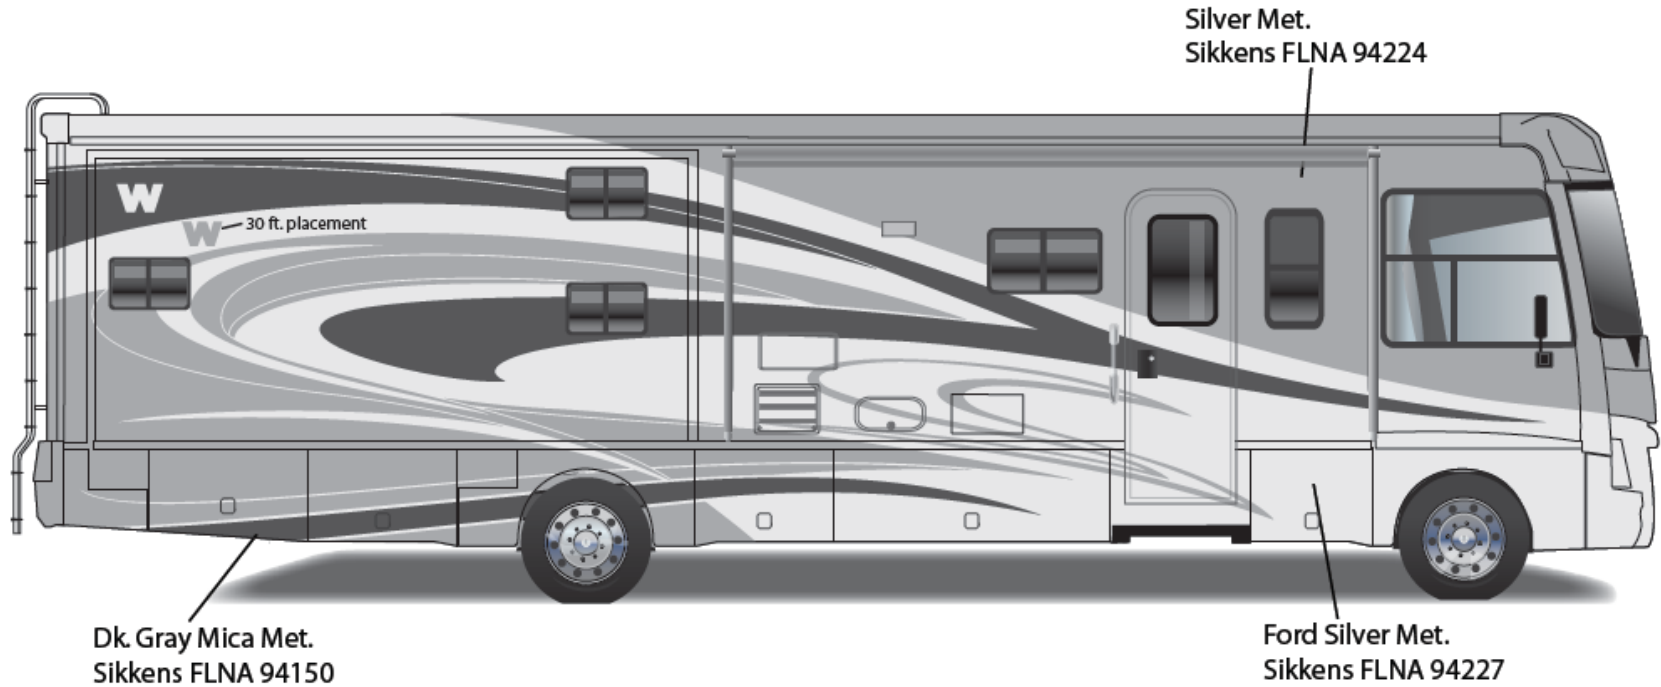

SIGHTSEER w/FULL BODY PAINT PACKAGE 92A – *Painted by CDI*

**2013 Sightseer
Silver Mica
92A**