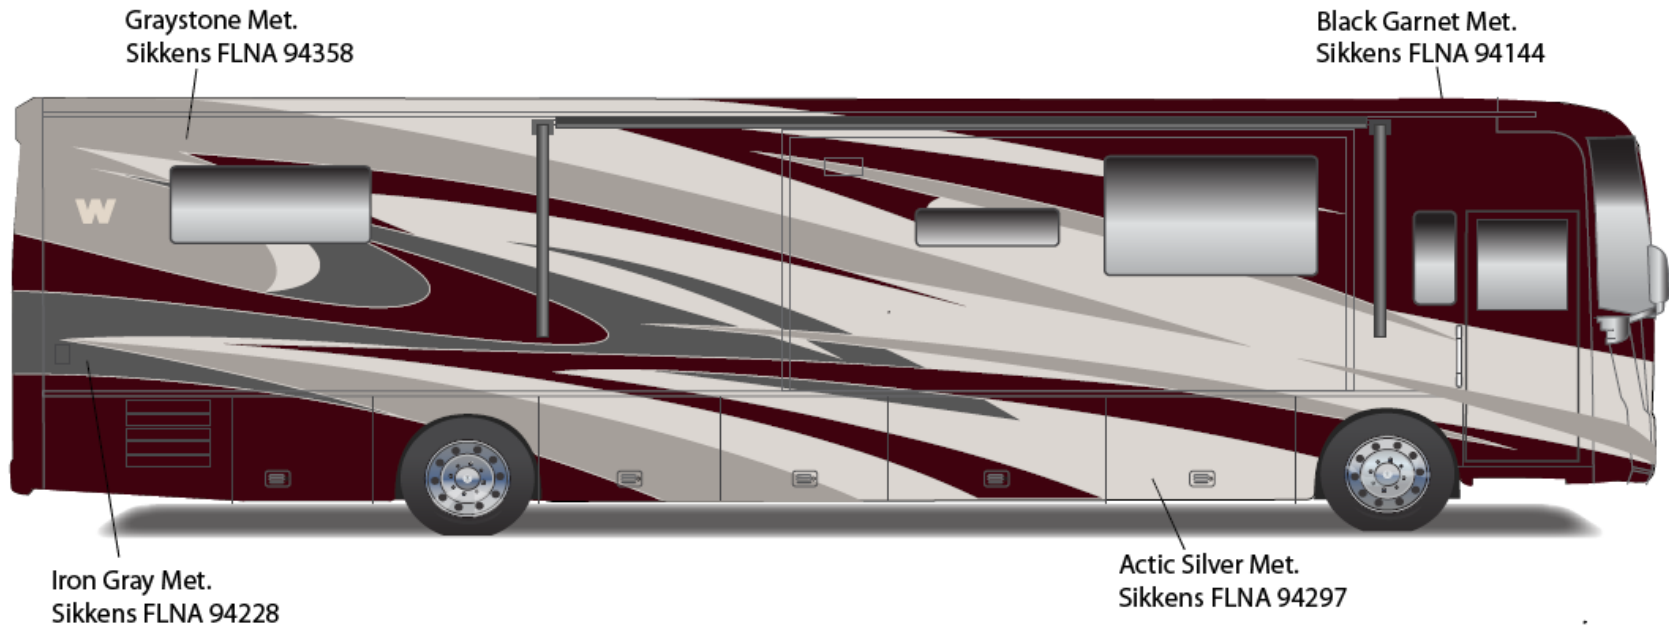

TOUR w/FULL BODY PAINT PACKAGE 24L – *Painted by CDI*

**2013 Tour
Black Garnet
24L**