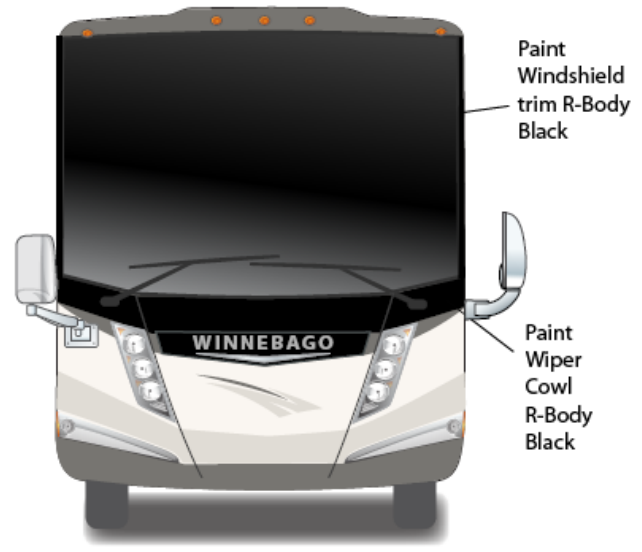

**2013 Tour
Silver Sage
27A**

TOUR w/FULL BODY PAINT PACKAGE 92A – painted by CDI

**2013 Tour
Smokey Caramel
92A**