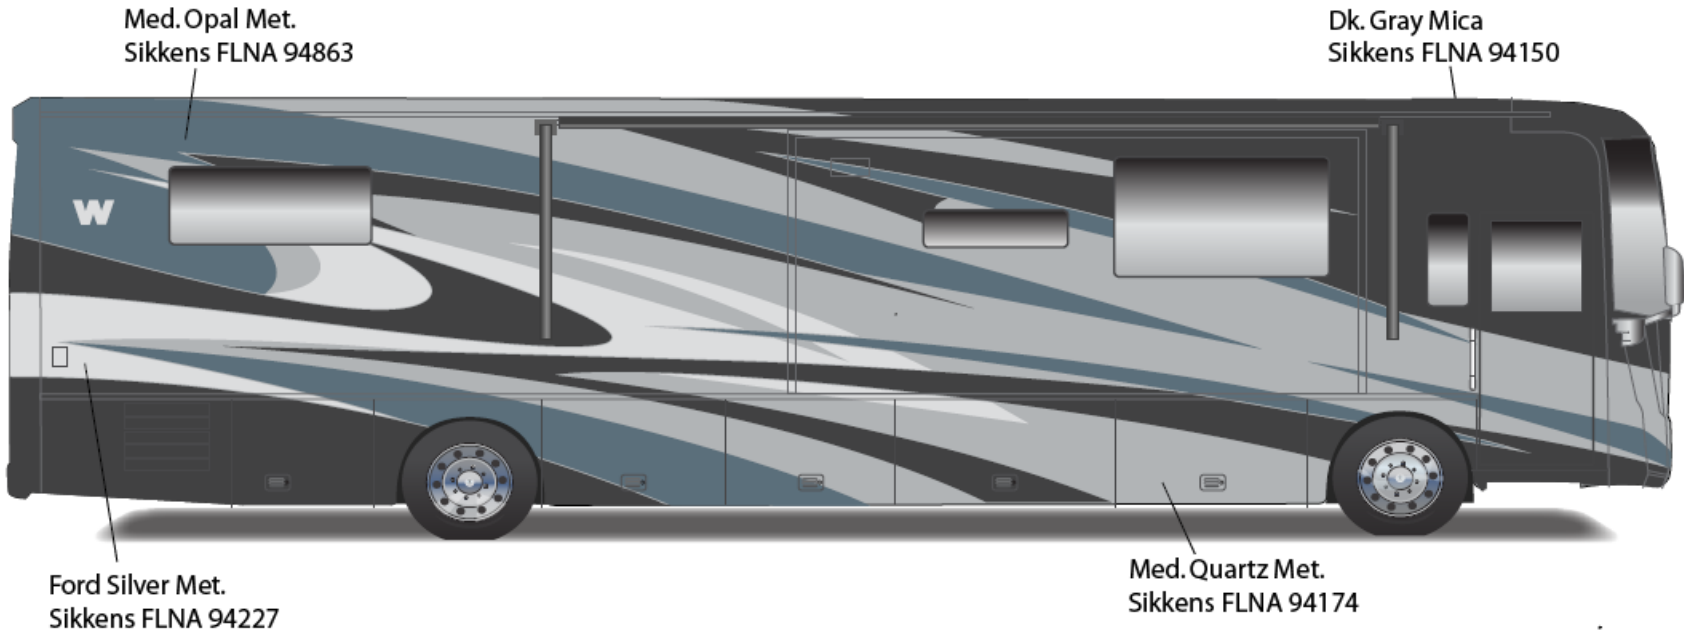

TOUR w/FULL BODY PAINT PACKAGE 24H – *Painted by CDI*

**2013 Tour
Graphite
24H**