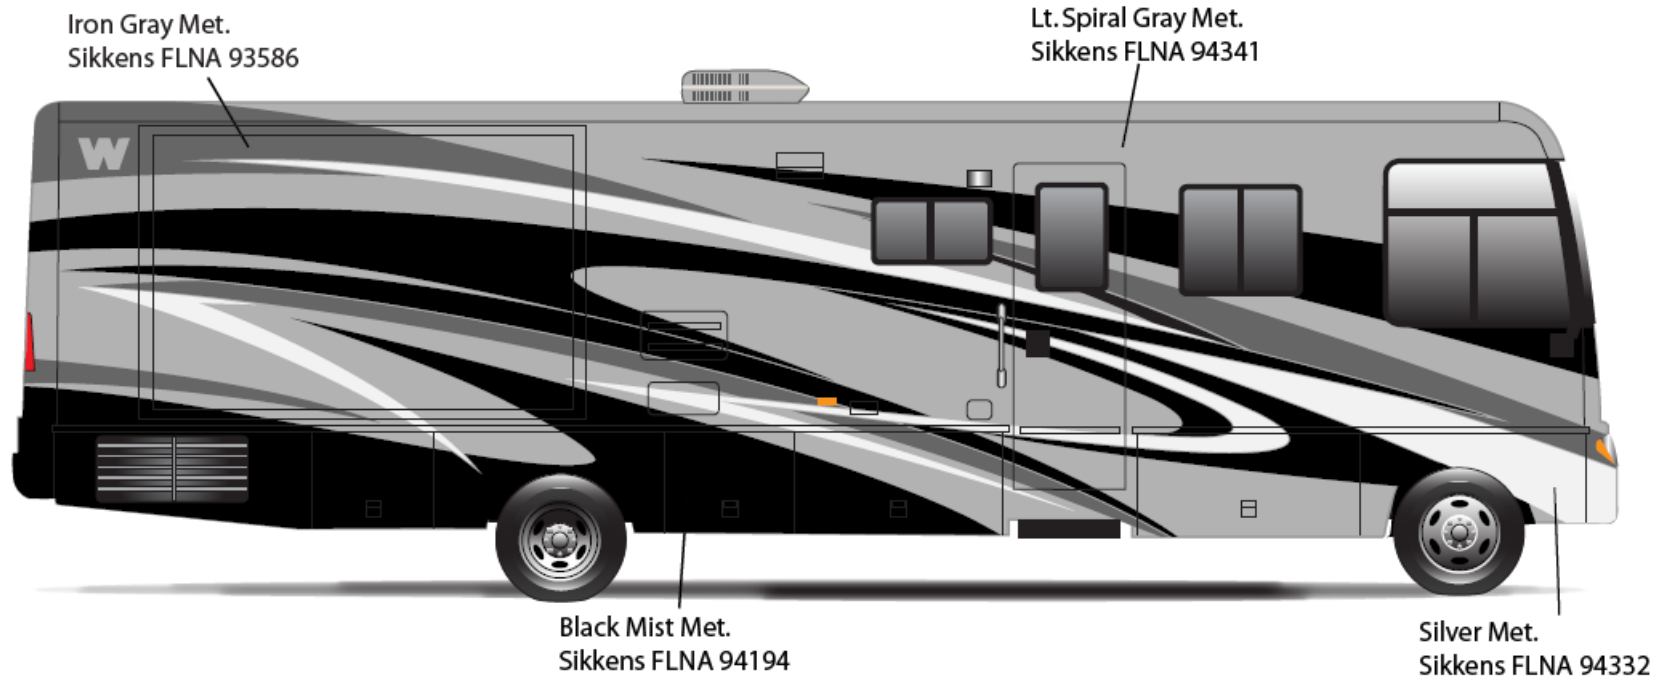

ADVENTURER w/FULL BODY PAINT PACKAGE 92A – painted by CDI

2013 ADVENTURER
Sterling Silver
92A