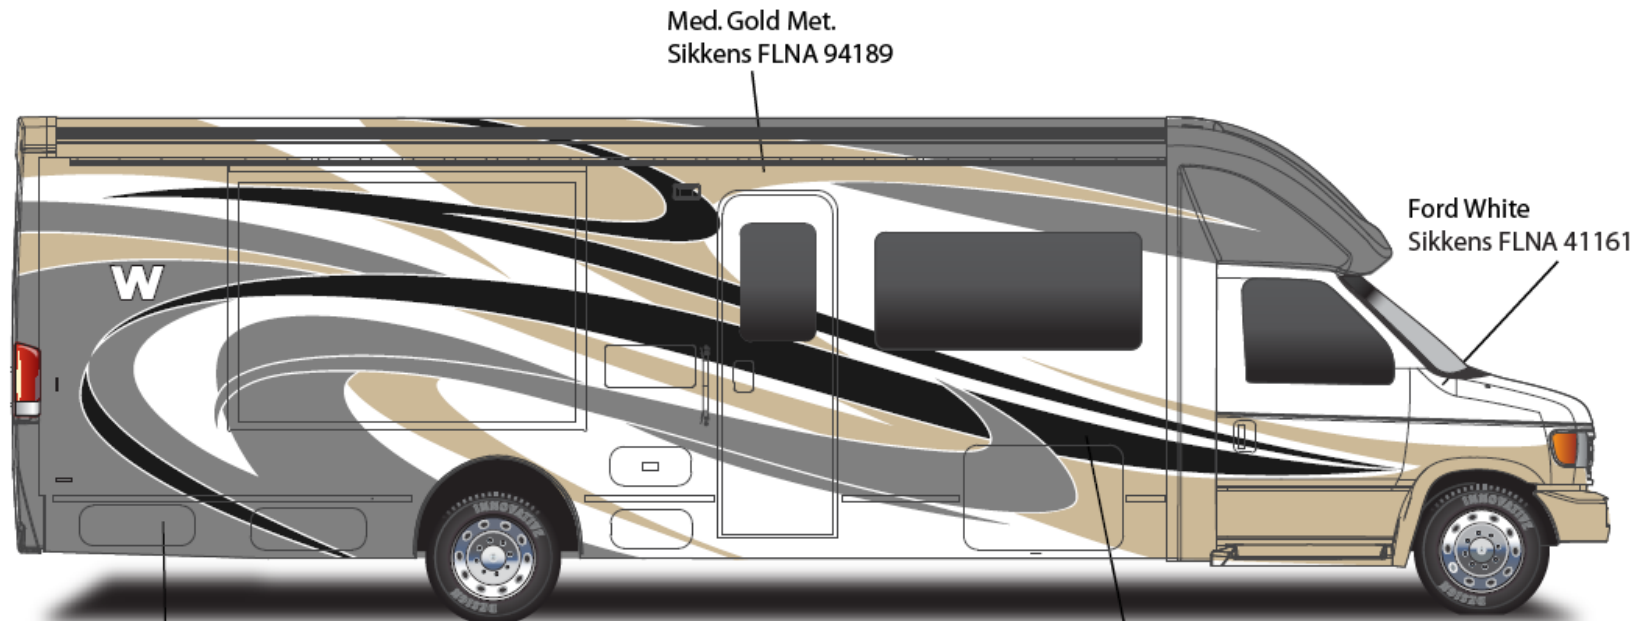

**2013 Aspect
Eclipse
92A**

SIGHTSEER

26F - Sandstone

Main Body Color

Bright White – B8951

Upper Body

Metallic Gold – 373-P806807

Lower Body