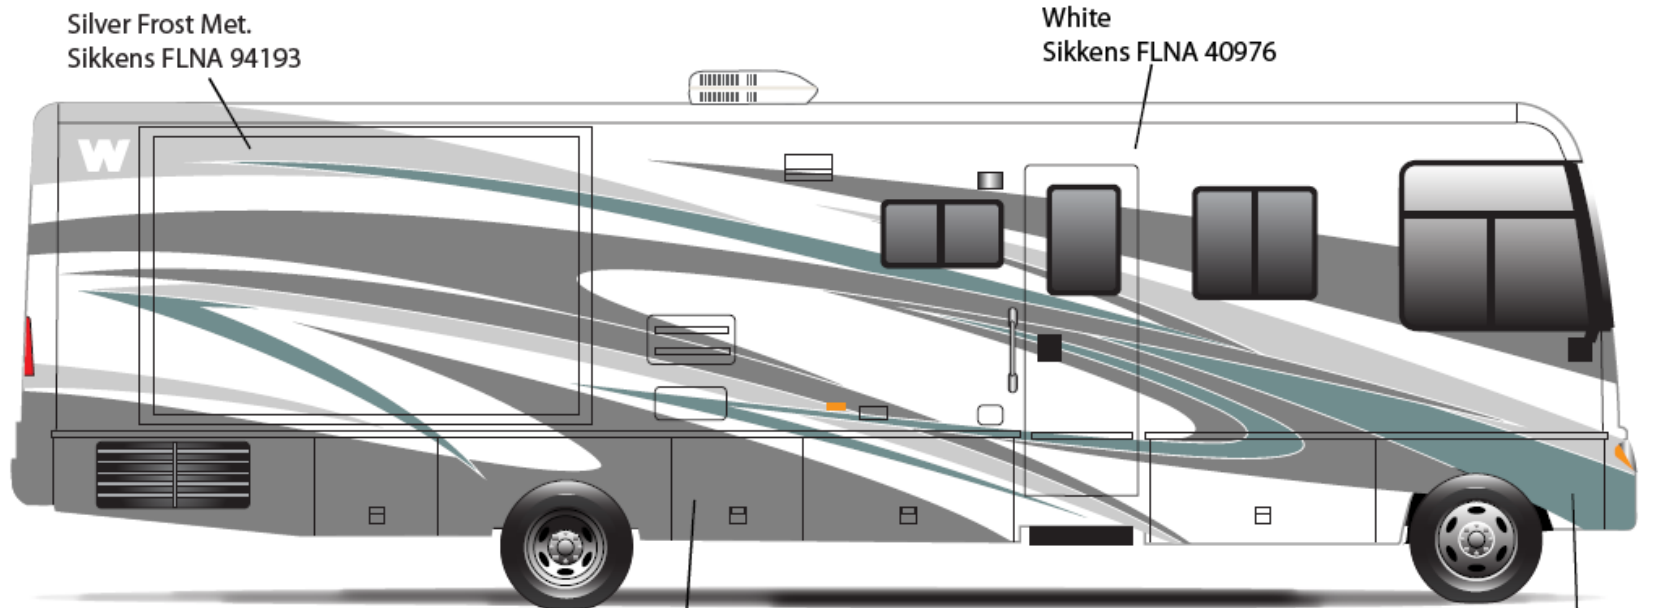

**2013 ADVENTURER
Vineyard
24B**

ADVENTURER w/FULL BODY PAINT PACKAGE 24C – *Painted by CDI*

2013 ADVENTURER
Bronze
24C

ADVENTURER w/FULL BODY PAINT PACKAGE 27A – *Painted by CDI*

**2013 ADVENTURER
Springmist
27A**