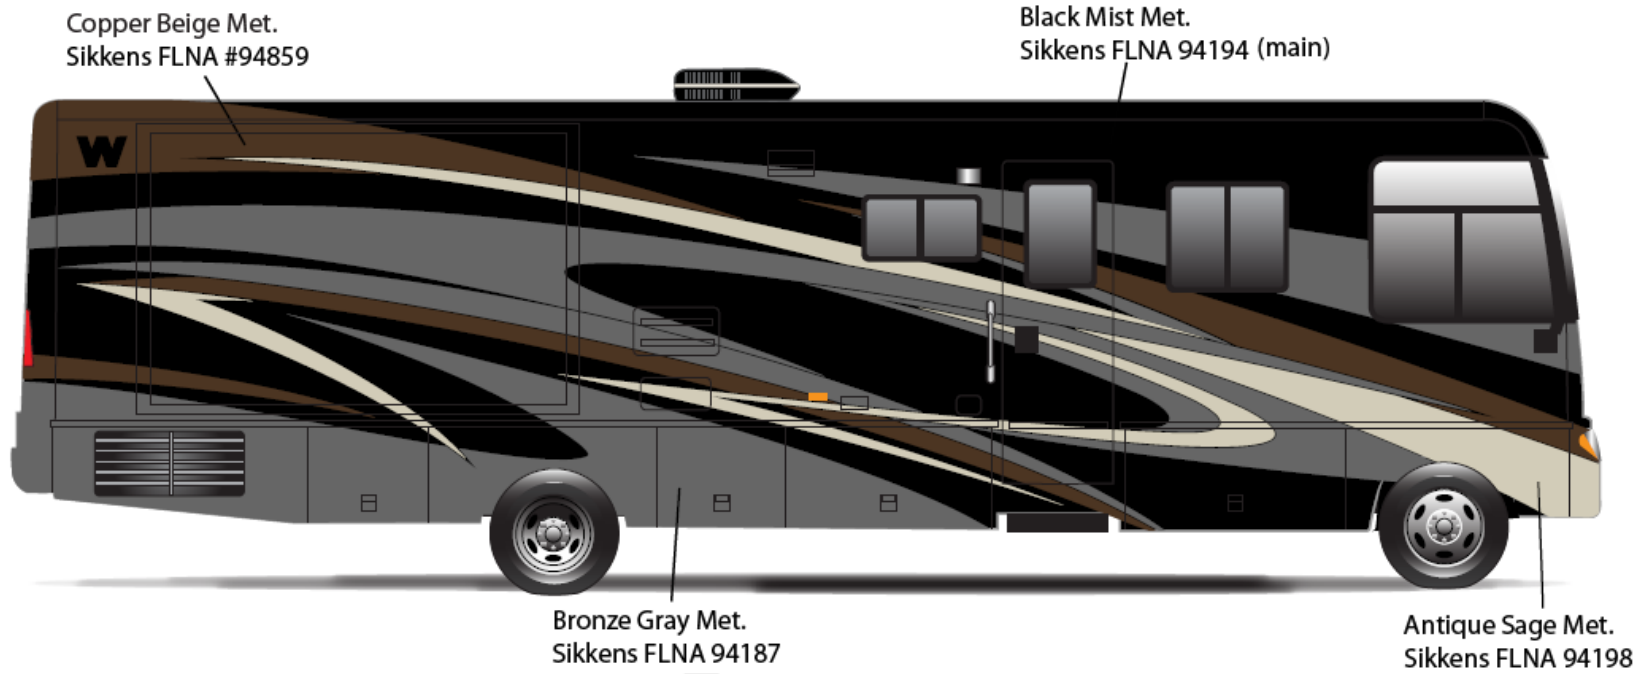

ADVENTURER w/FULL BODY PAINT PACKAGE 24C – *Painted by CDI*

2013 ADVENTURER
Bronze
24C