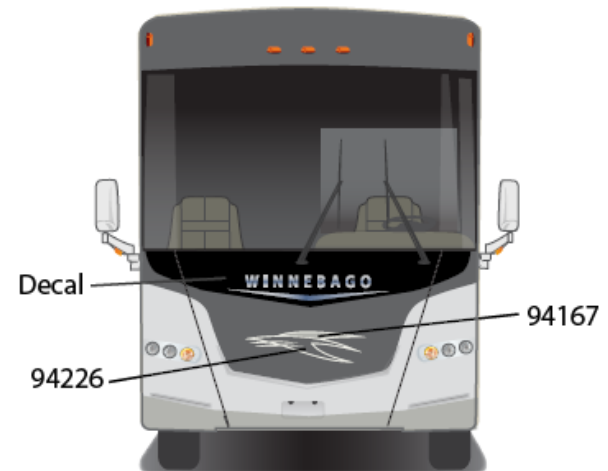

JOURNEY w/FULL BODY PAINT PACKAGE 24B – painted by CDI

Silver Met.
Sikkens FLNA 94206

Med. Platinum Met.
Sikkens FLNA 94226

Mask
R-Body
Black

Bright Platinum Met.
Sikkens FLNA 94167

Ford Silver Met.
Sikkens FLNA 94227

**2013 JOURNEY
Platinum
24B**