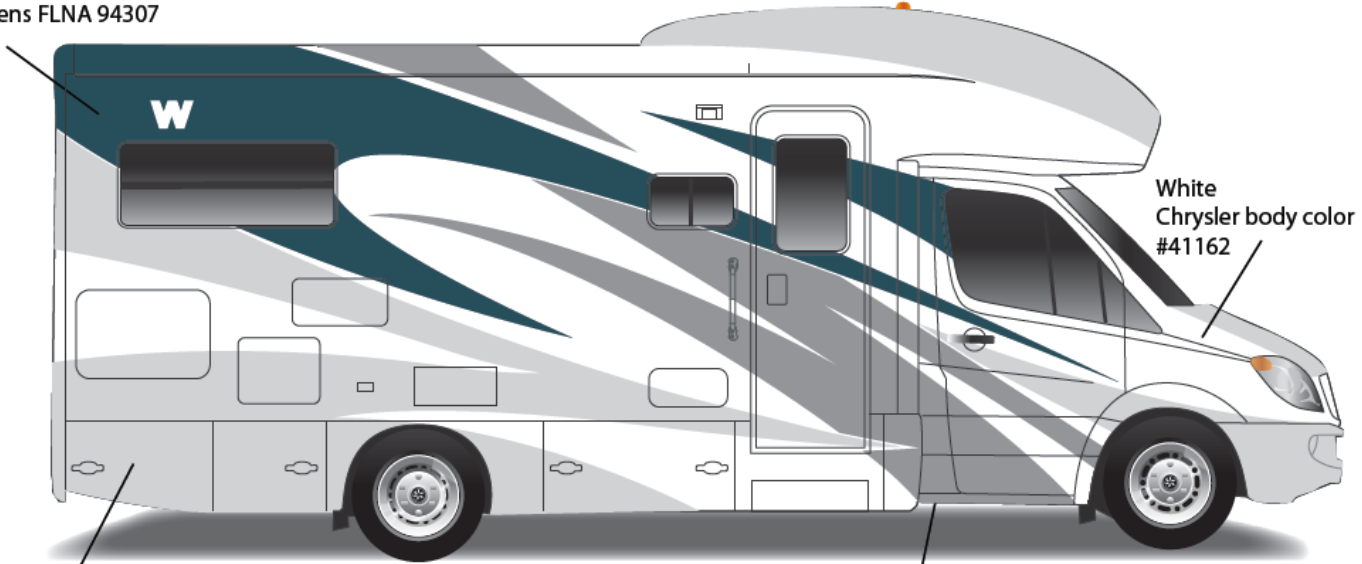

VIEW w/FULL BODY PAINT PACKAGE 24C – painted by CDI

Magnesium Met.
Sikkens FLNA 94307

White
Chrysler body color
#41162

Platinum Silver Met.
Sikkens FLNA 94353

Modest Gray Met.
Sikkens FLNA 94226

**2013 View
Magnesium
24C**