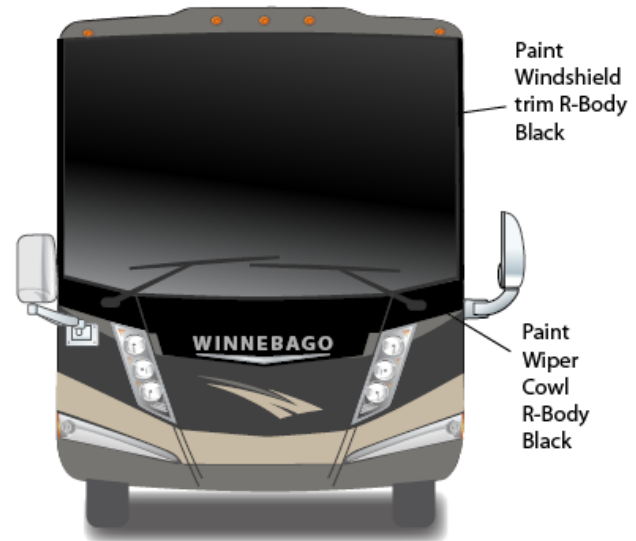

2013 JOURNEY
Autumn Gold
92A

TOUR w/FULL BODY PAINT PACKAGE 24B – *Painted by CDI*

Lt. Gold Met.
Sikkens FLNA 93560

**2013 Tour
Autumn Frost
24B**

TOUR w/FULL BODY PAINT PACKAGE 24C – *Painted by CDI*

**2013 Tour
Polished Pewter
24C**