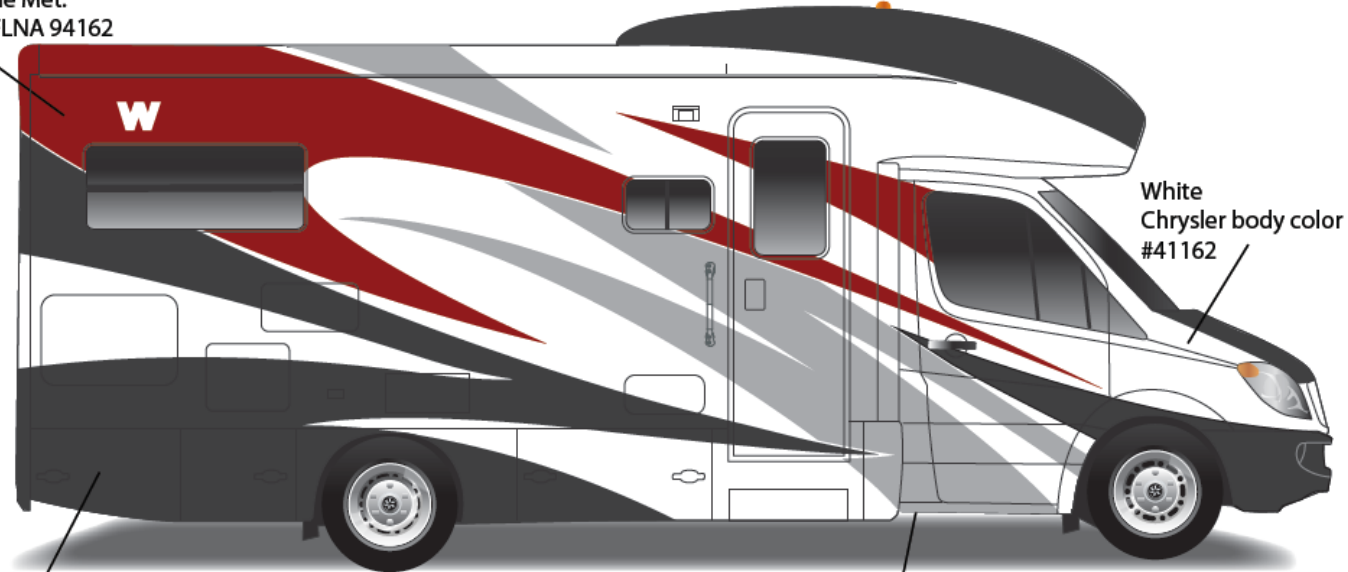

VIEW w/FULL BODY PAINT PACKAGE 24B – painted by CDI

Red Maple Met.
Sikkens FLNA 94162

White
Chrysler body color
#41162

Gunmetal Met.
Sikkens FLNA 94176

Med. Quartz Met.
Sikkens FLNA 94174

**2013 View
Hot Charcoal
24B**