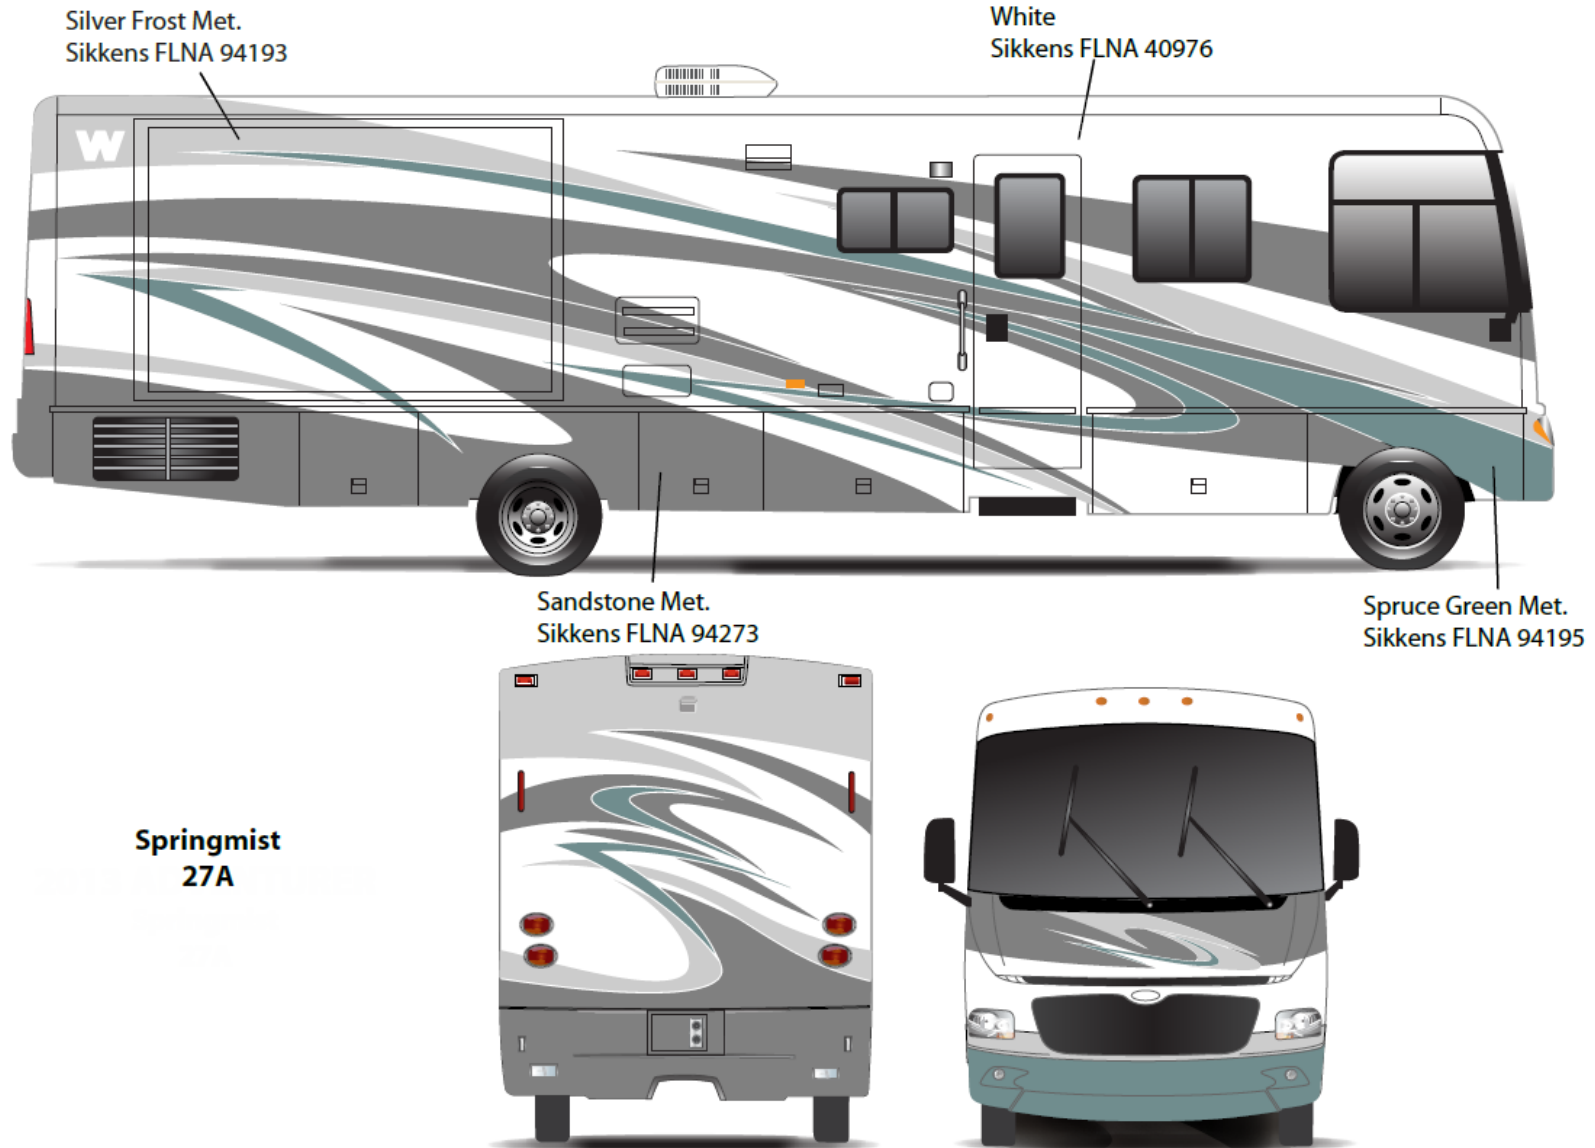

Adventurer - Full Body Paint 27A

Painted by CDI