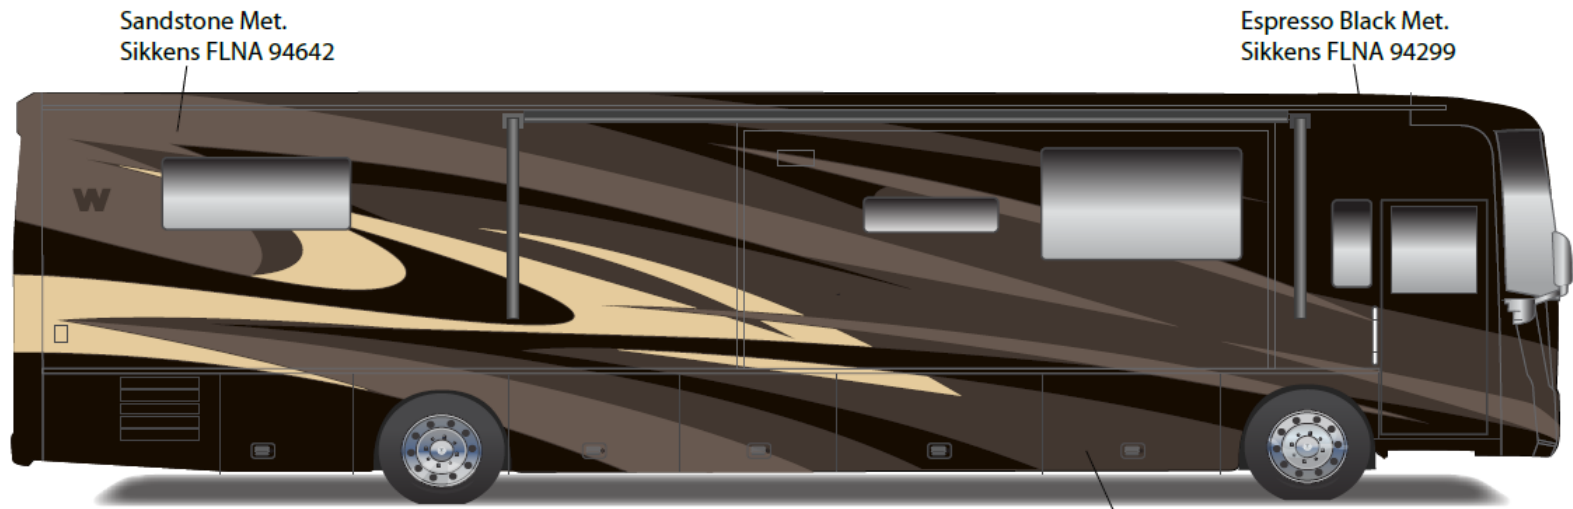

Tour - Full Body Paint 92A

Painted by CDI

Sandstone Met.
Sikkens FLNA 94642

Espresso Black Met.
Sikkens FLNA 94299

Smokey Caramel Met.
Sikkens FLNA 94335