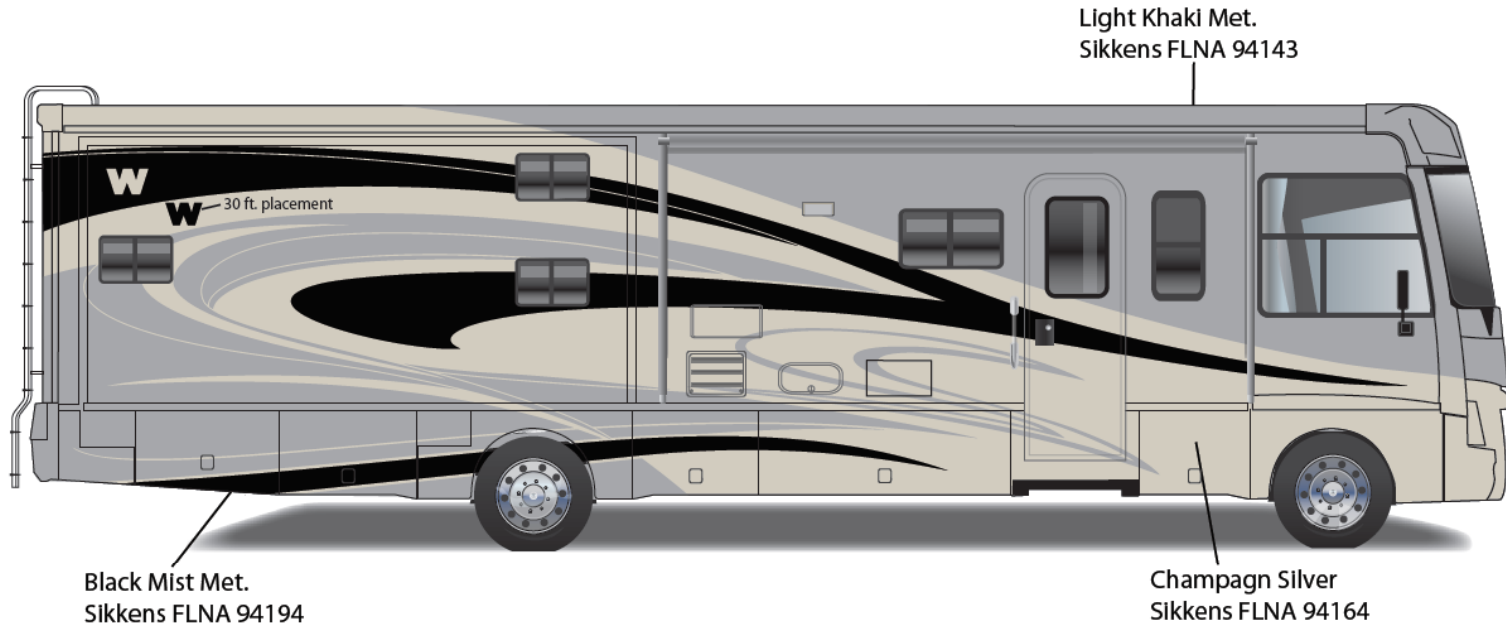

Sightseer - Full Body Paint 27A

Painted by CDI