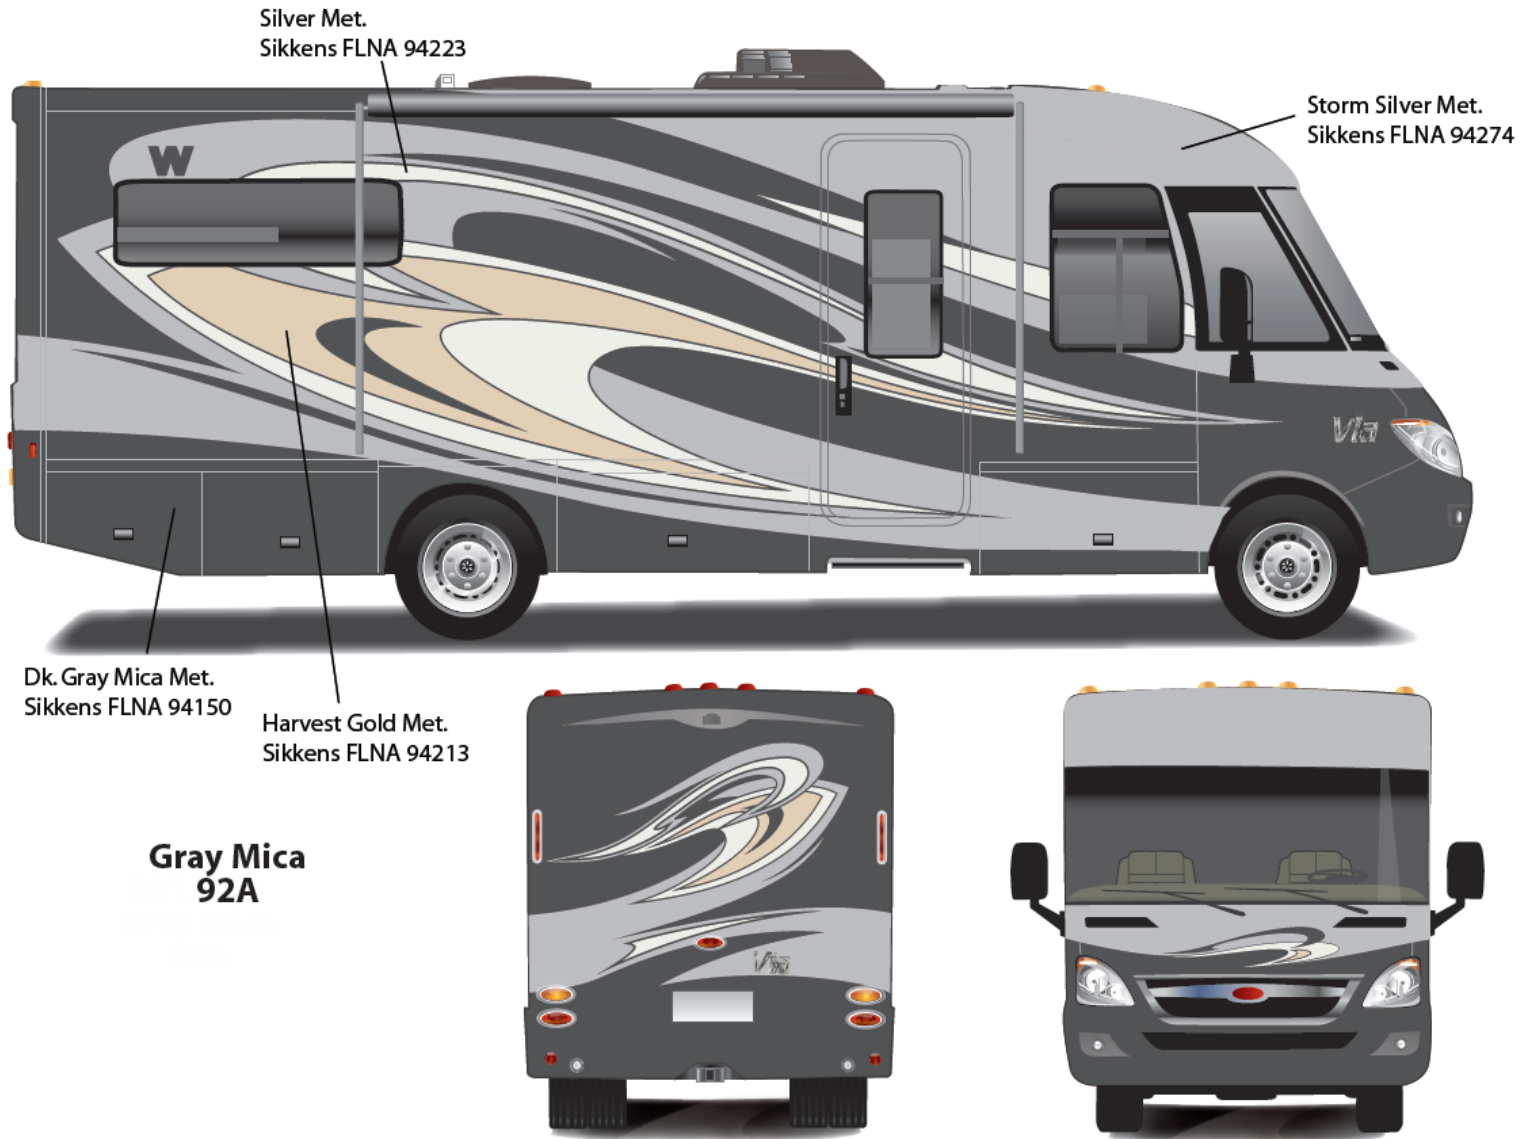

# *Adventurer - Full Body Paint 24B*

Painted by CDI