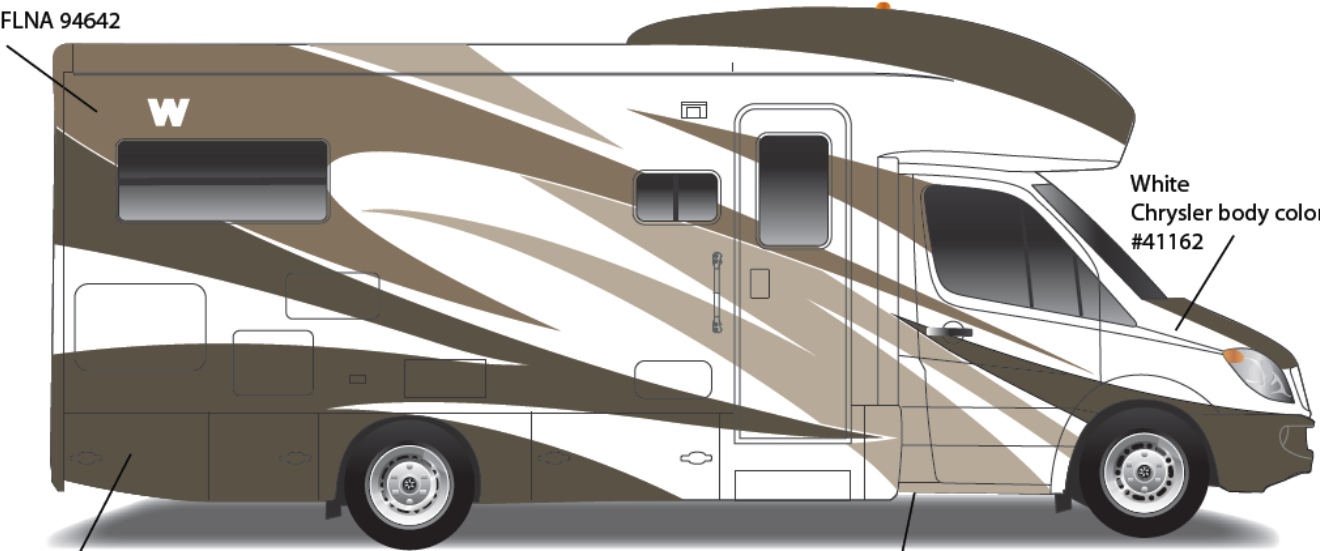

View - Full Body Paint 92A

Painted by CDI

Sandstone Met.
Sikkens FLNA 94642

White
Chrysler body color
#41162

Smokey Caramel Met.
Sikkens FLNA 94335