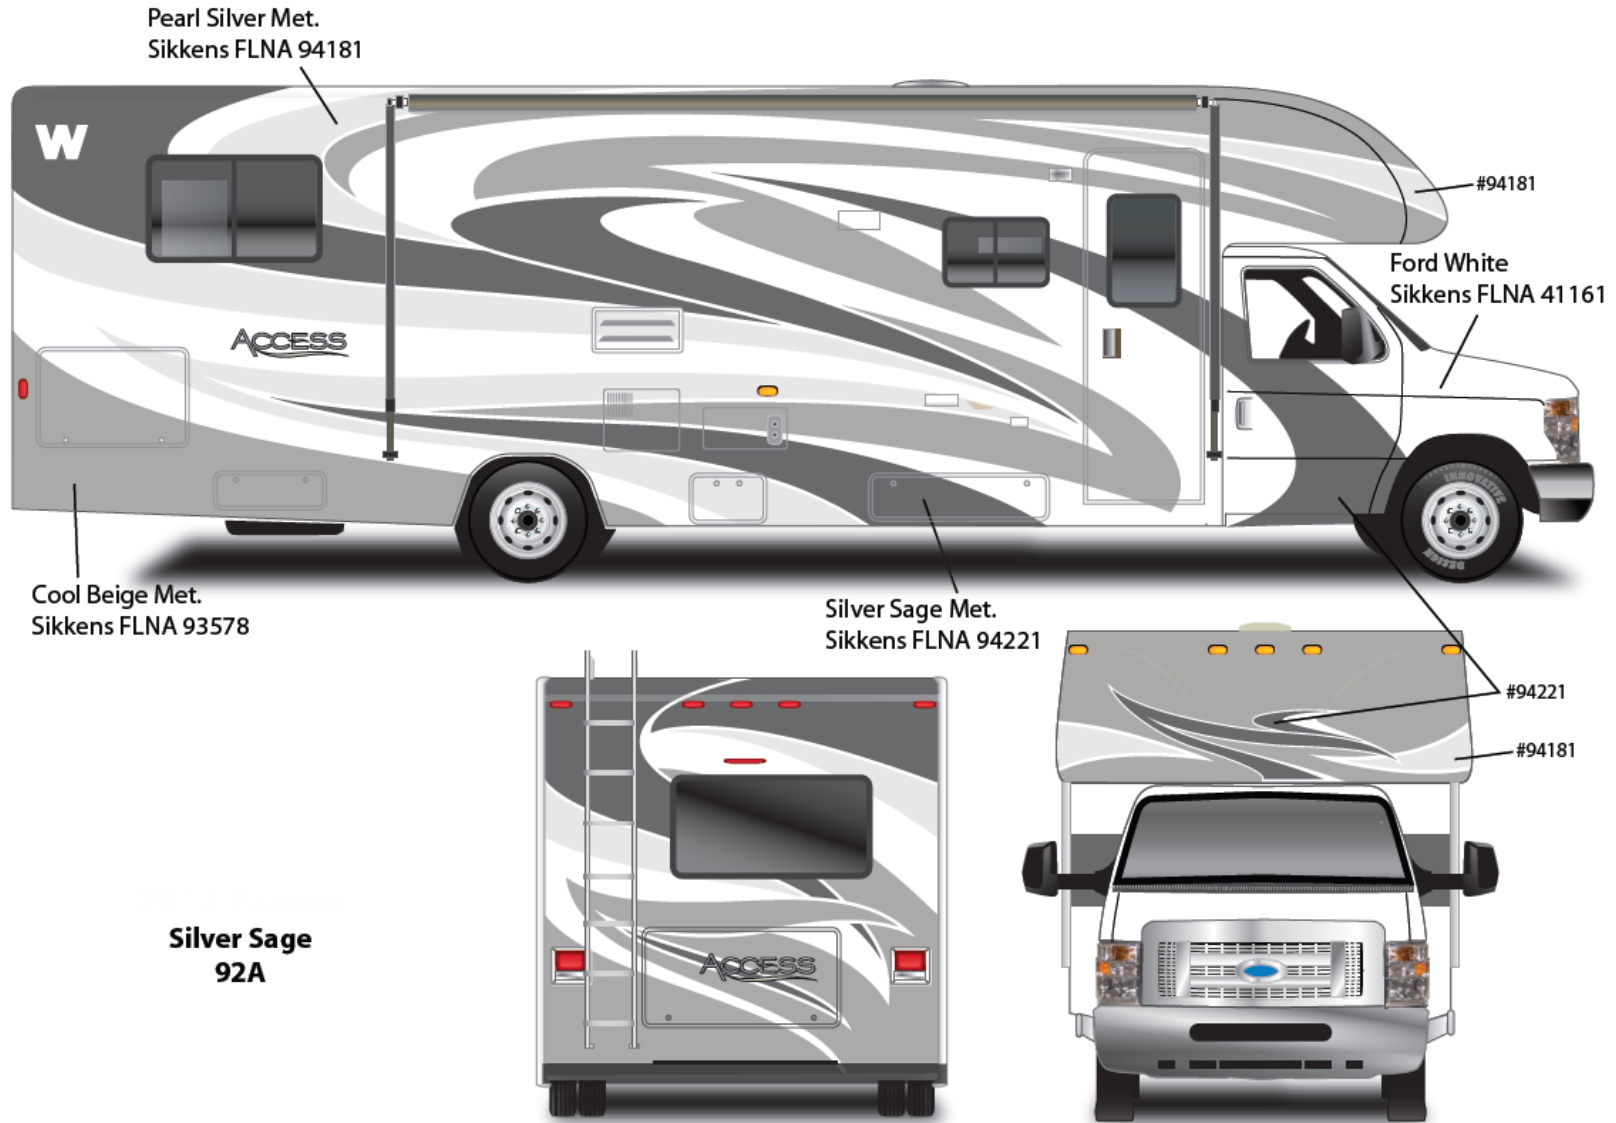

Access Premier - Full Body Paint 92A

Painted by CDI