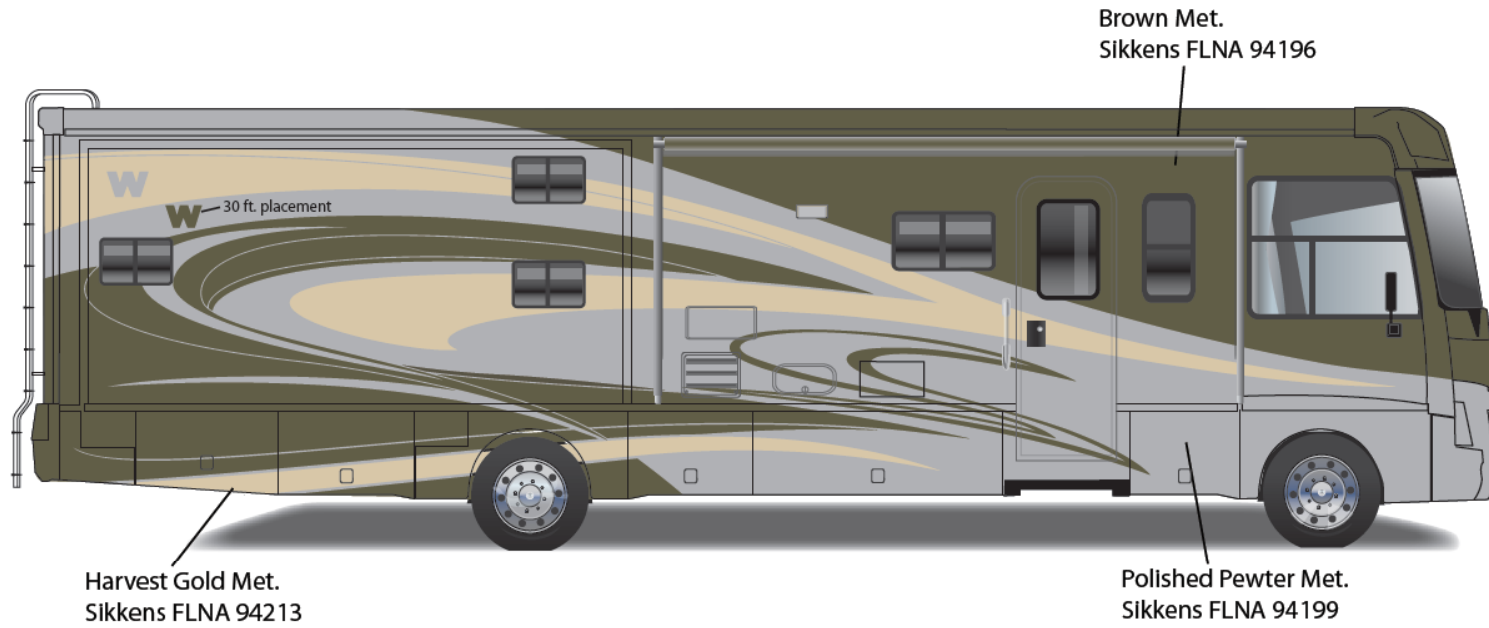

Sightseer - Full Body Paint 24C

Painted by CDI