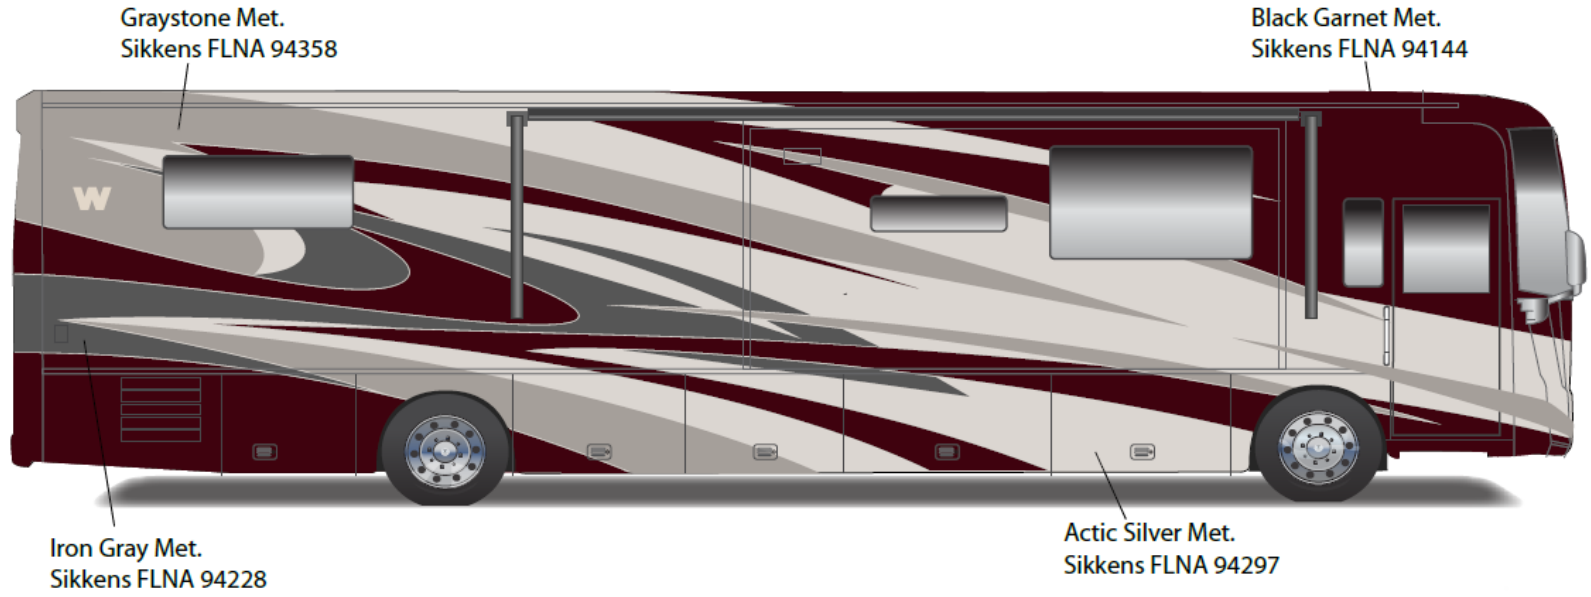

Tour - Full Body Paint 24L

Painted by CDI