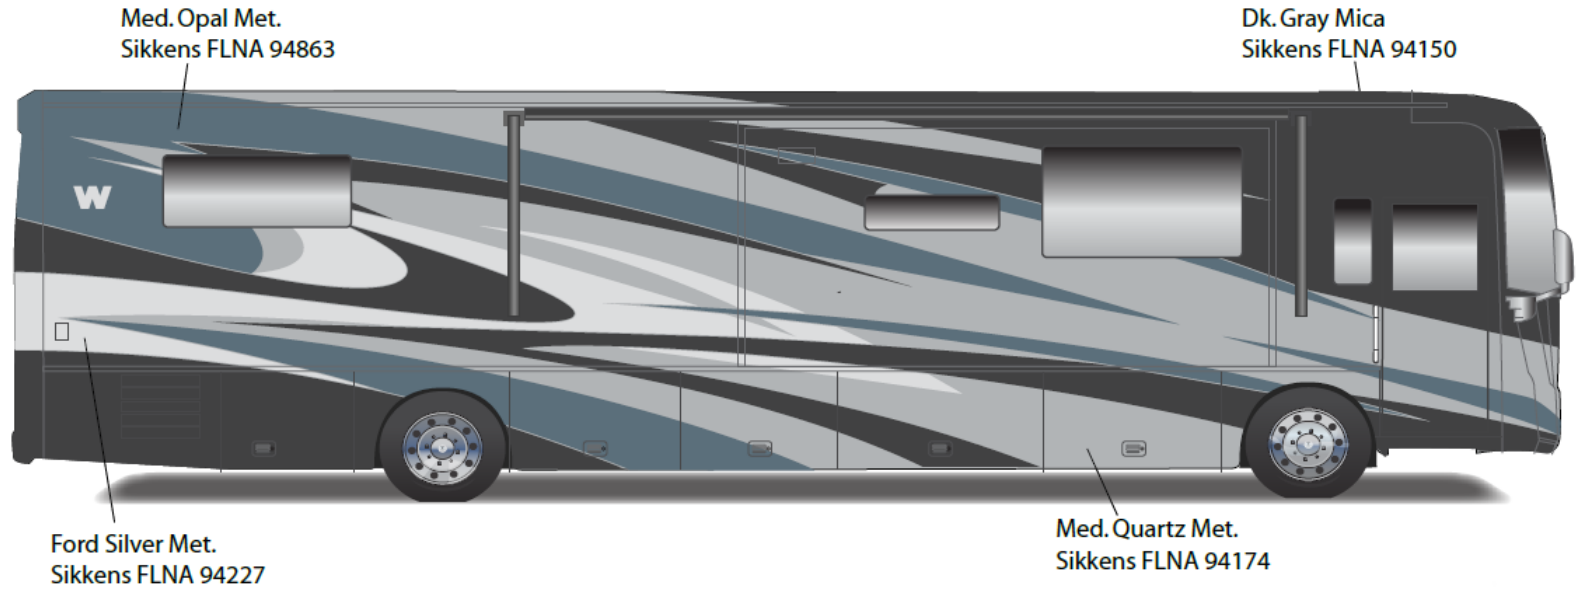

Tour - Full Body Paint 24H

Painted by CDI