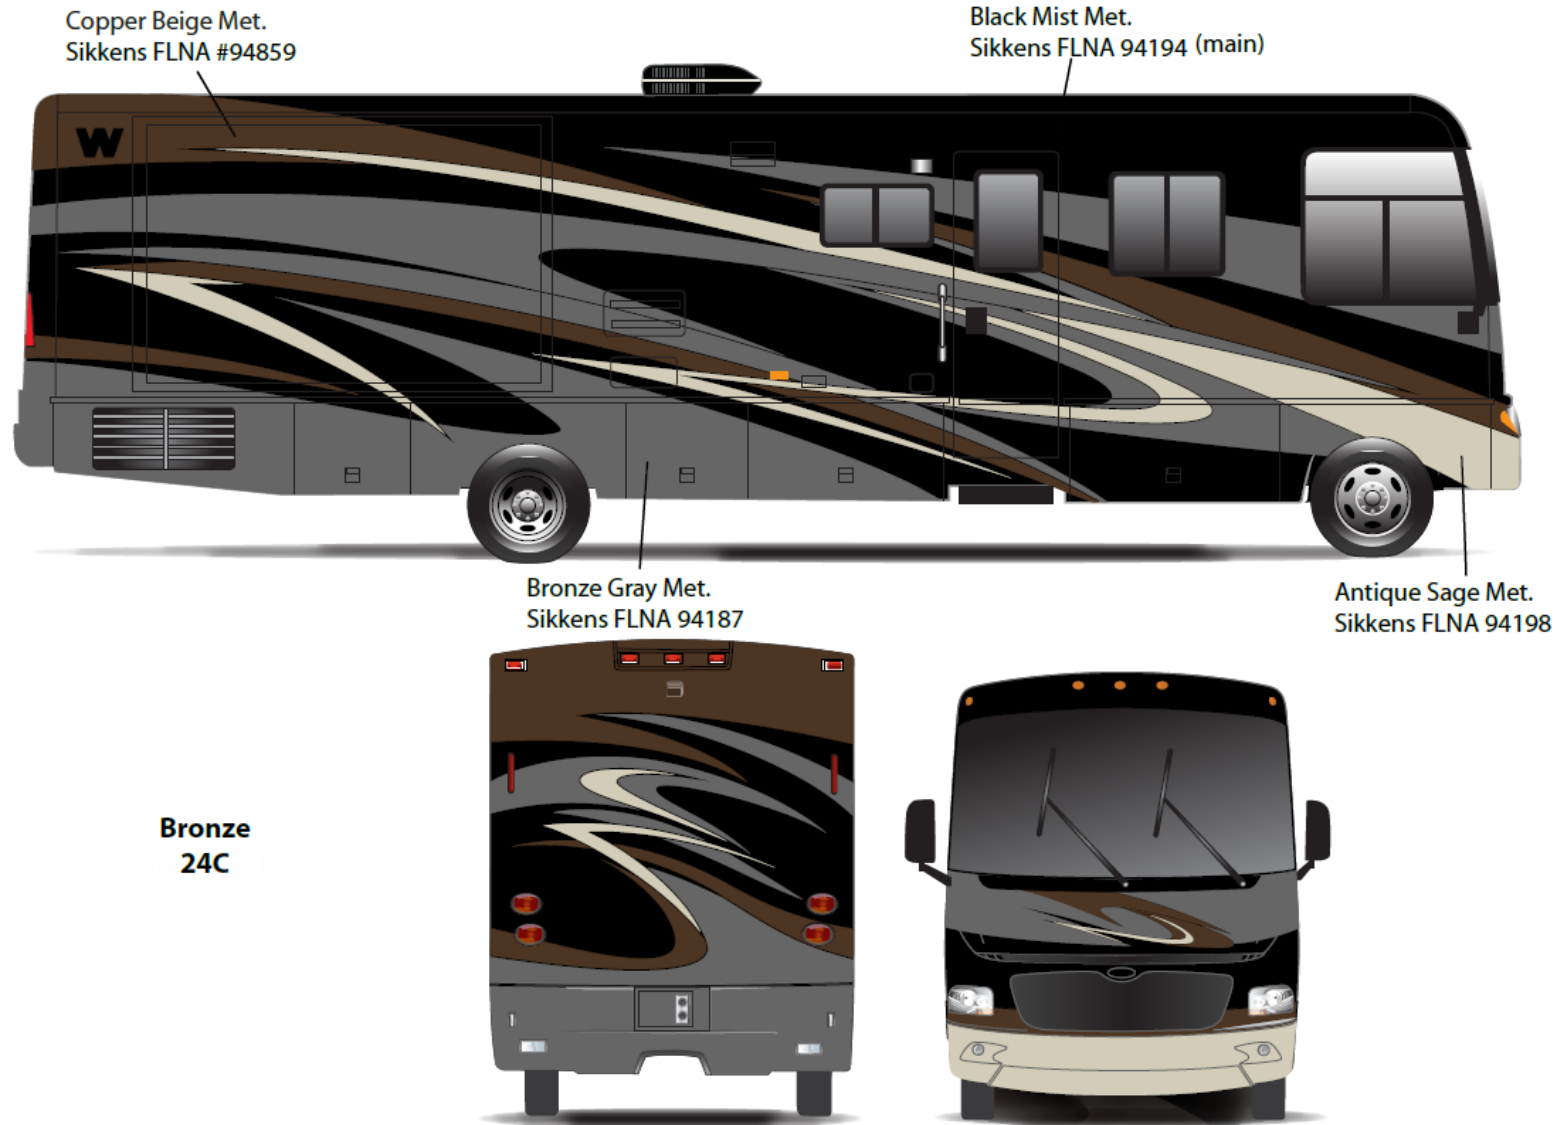

Adventurer - Full Body Paint 24C

Painted by CDI