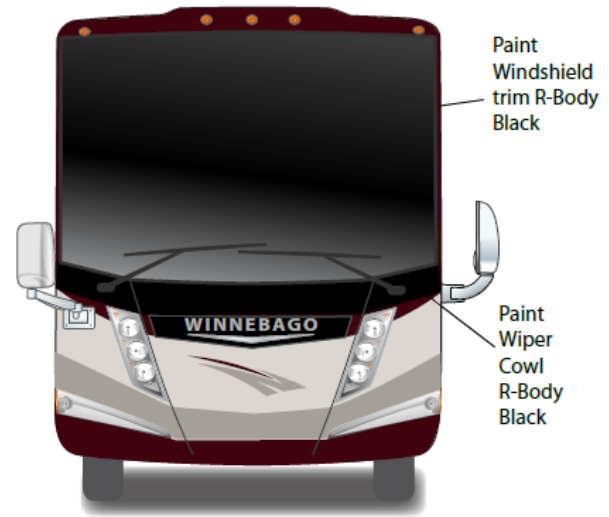

**Black Garnet
24L**