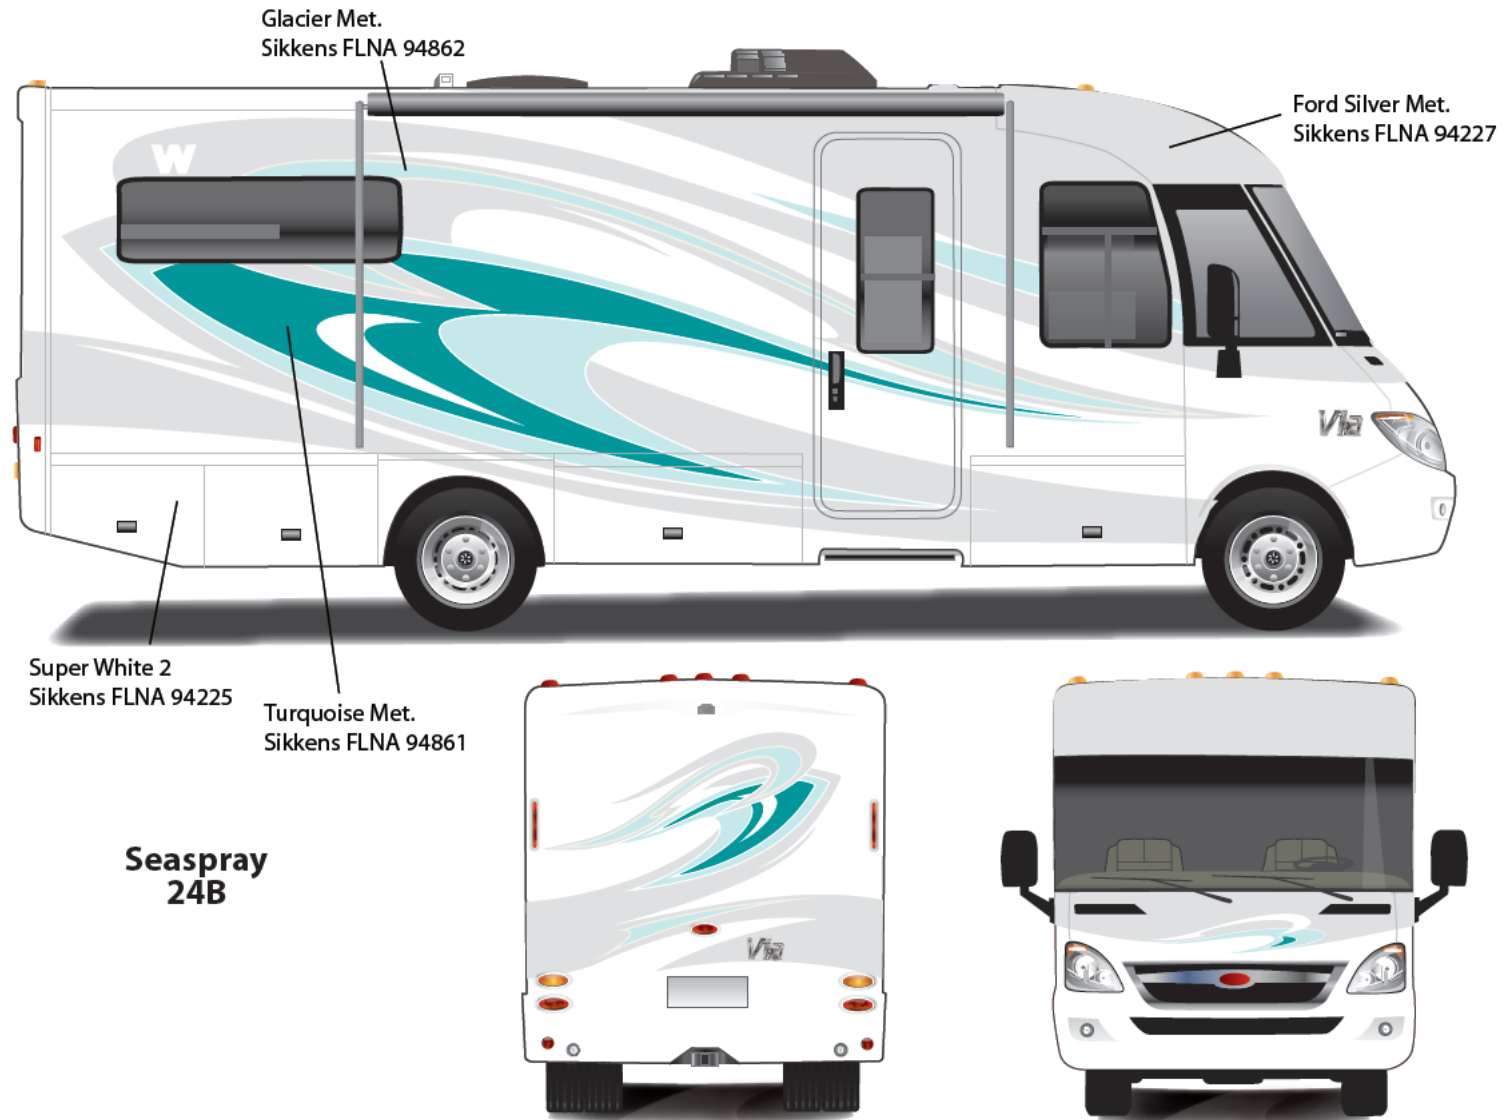

Via - Full Body Paint 24B

Painted by CDI