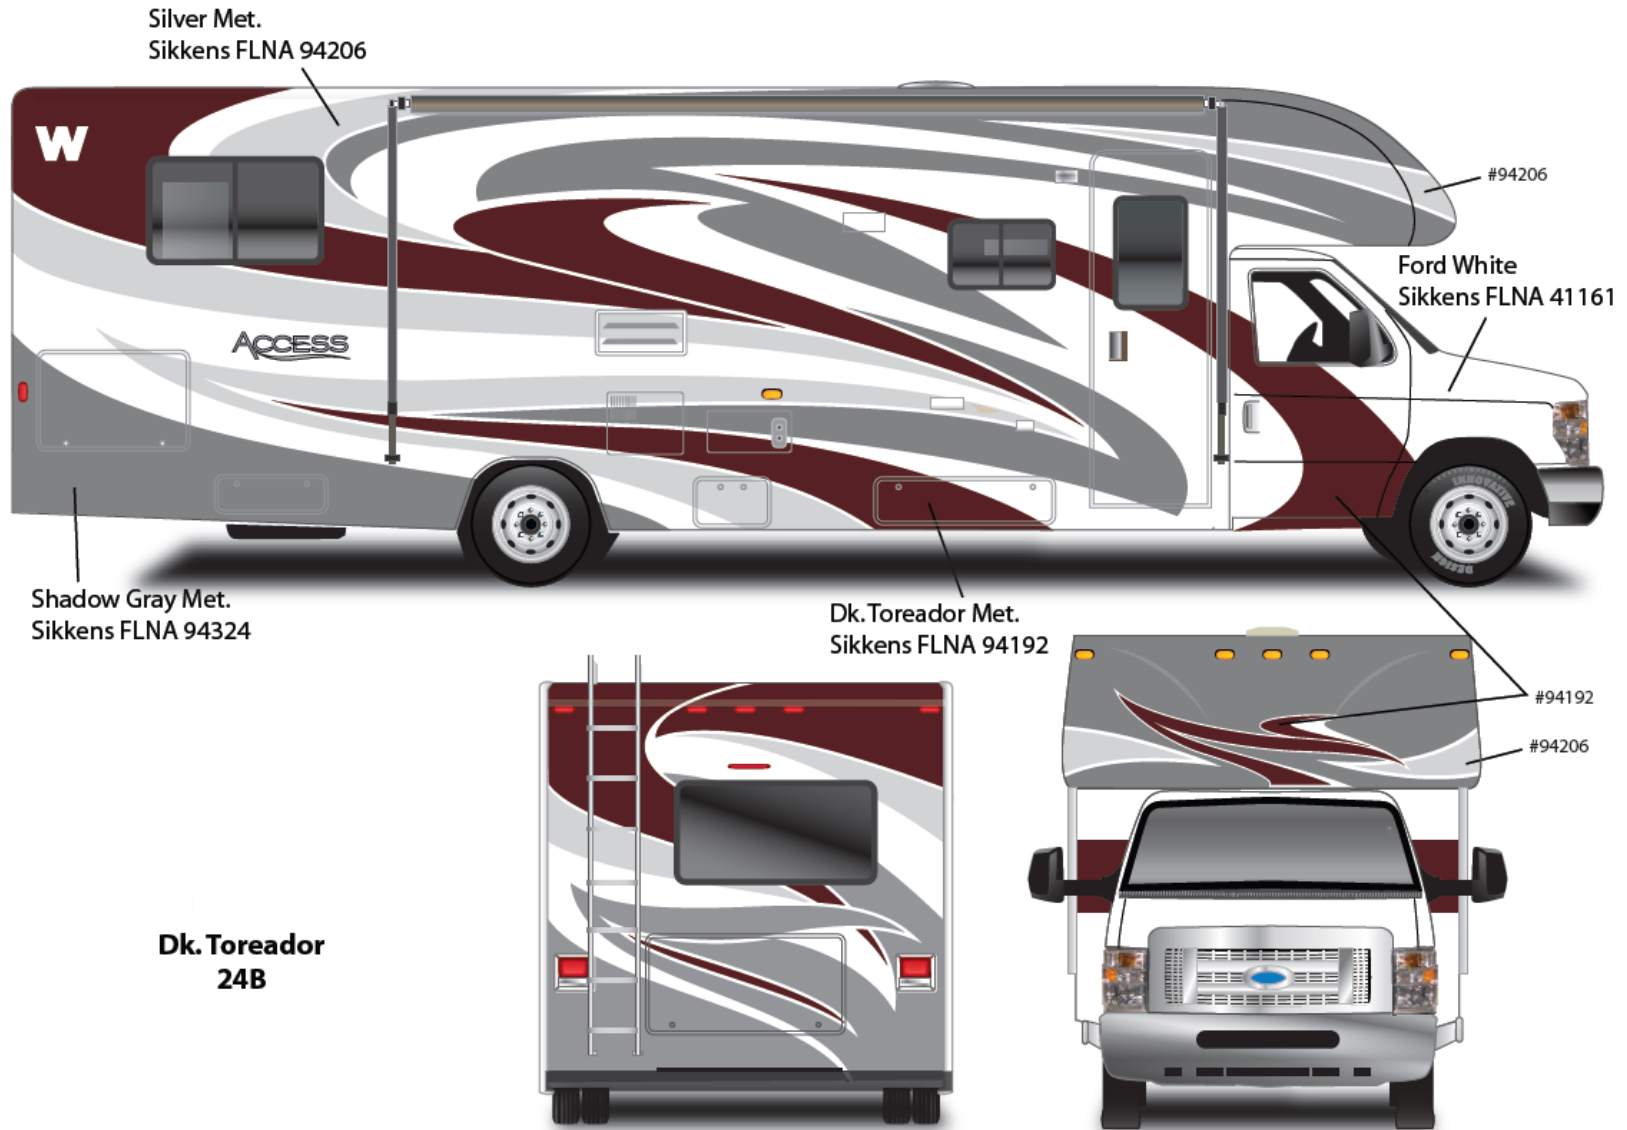

# Access Premier - Full Body Paint 24B

Painted by CDI