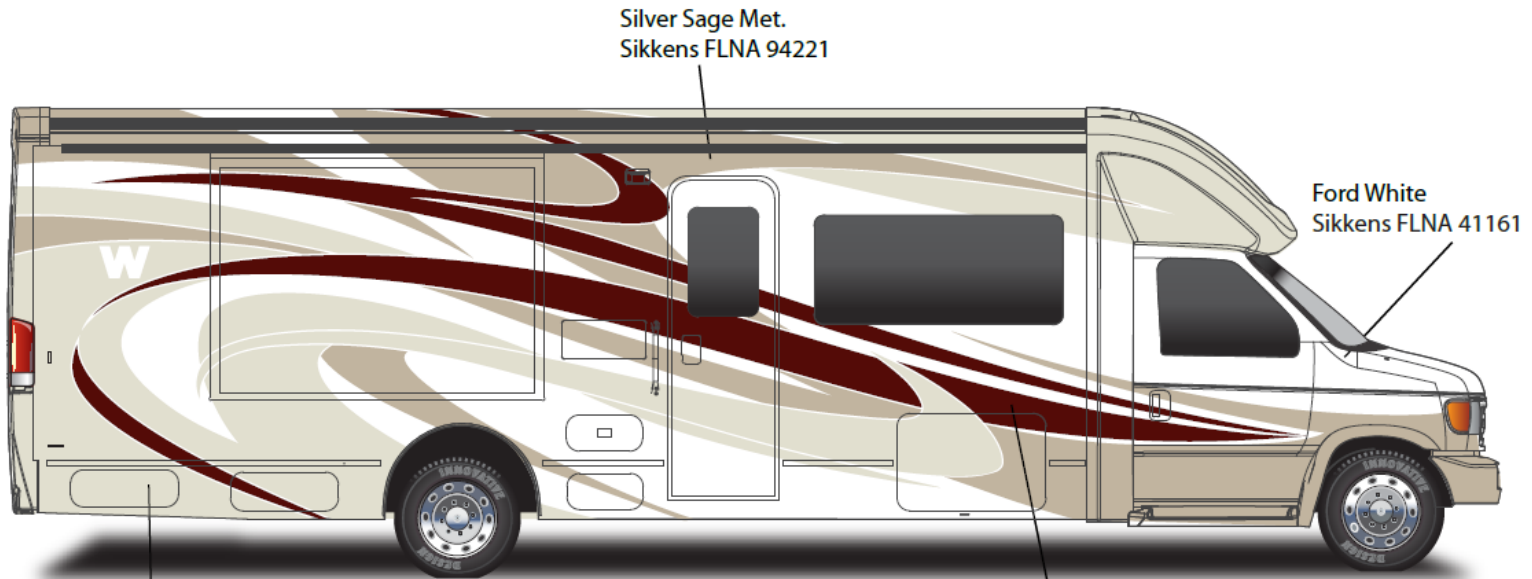

Aspect - Full Body Paint 24B

Painted by CDI

Sand Mica
Sikkens FLNA 94164

Mexican Red Met.
Sikkens FLNA 94647

**Oakwood
24B**