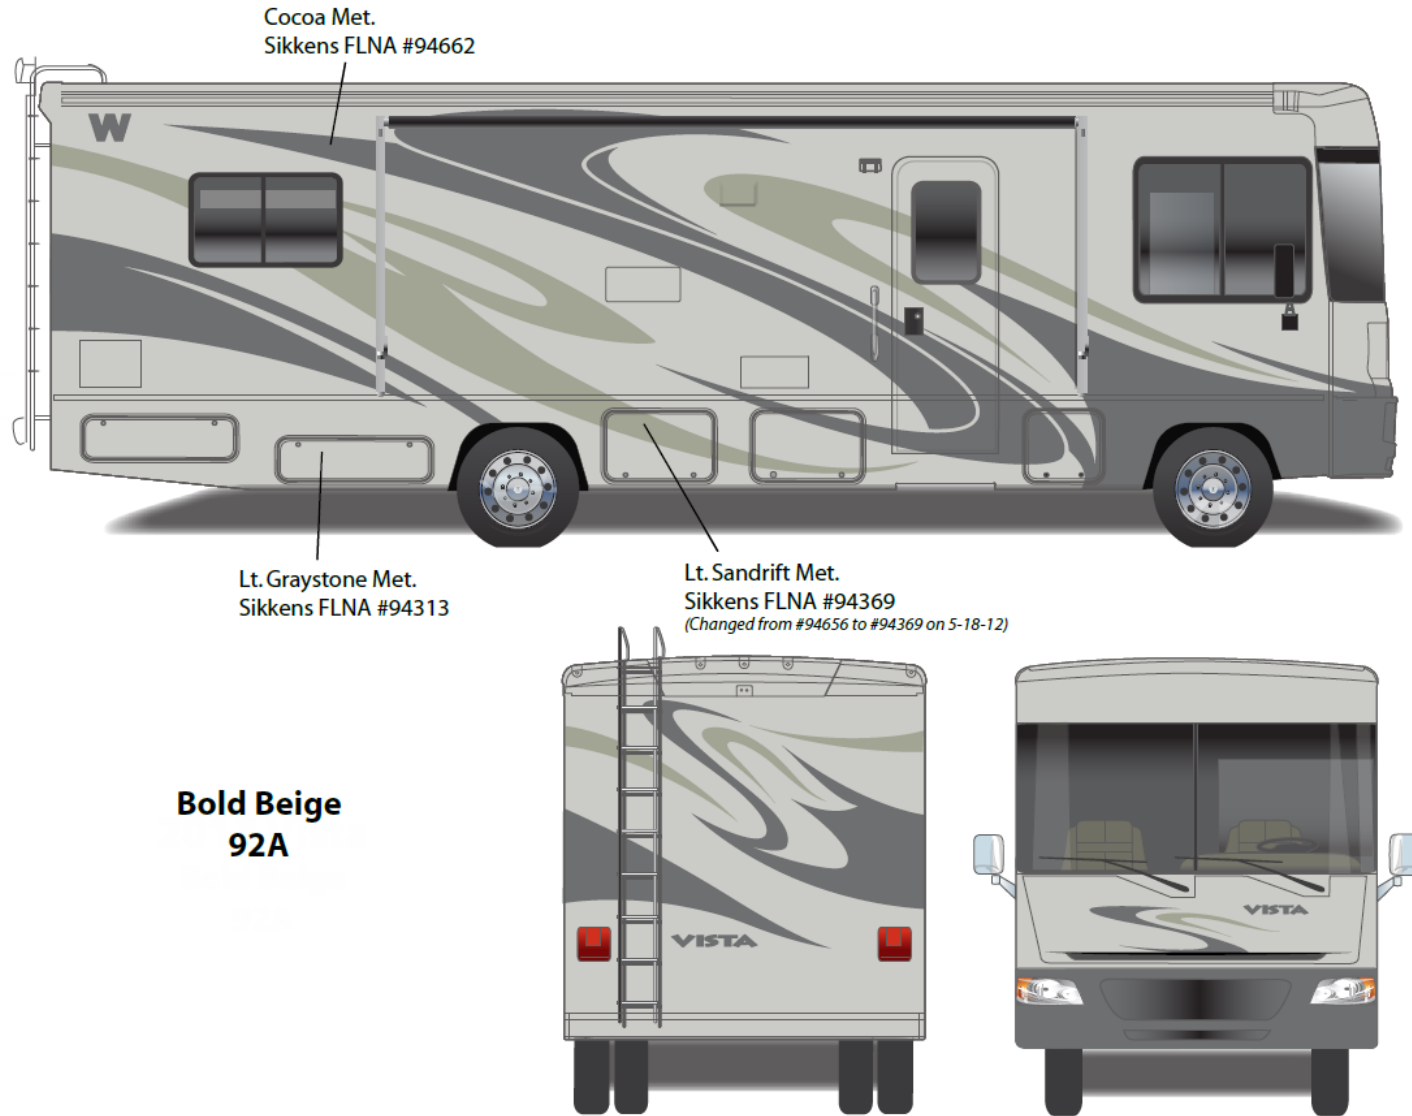

Vista - Full Body Paint 92A

Painted by CDI