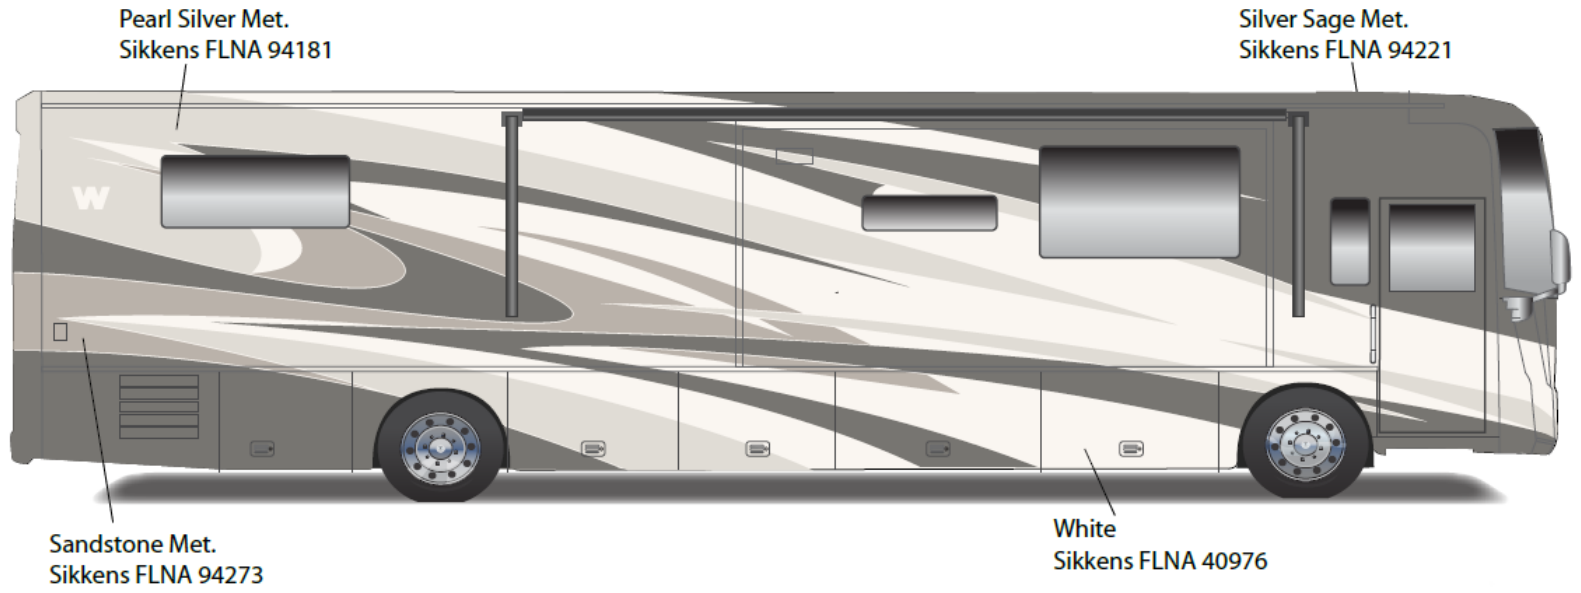

# Tour - Full Body Paint 27A

Painted by CDI

**Silver Sage  
27A**