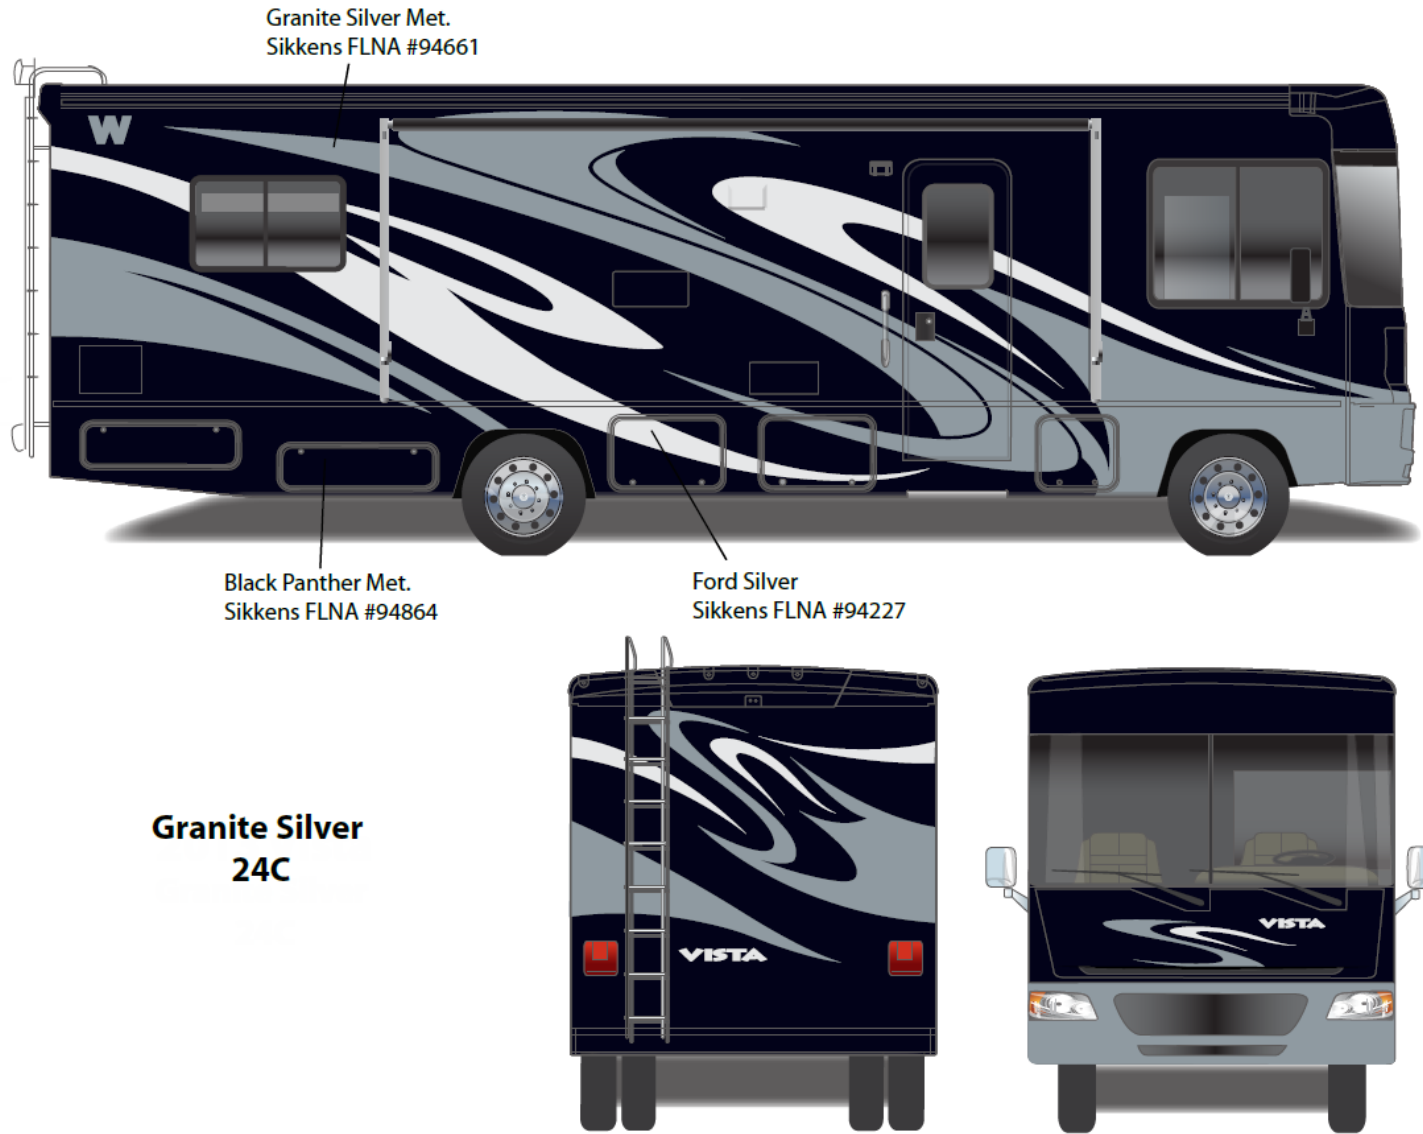

Vista - Full Body Paint 24C

Painted by CDI