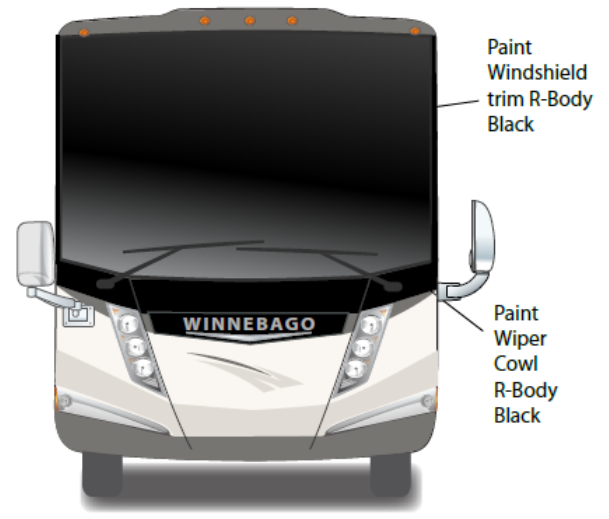

Tour - Full Body Paint 27A

Painted by CDI

**Silver Sage
27A**