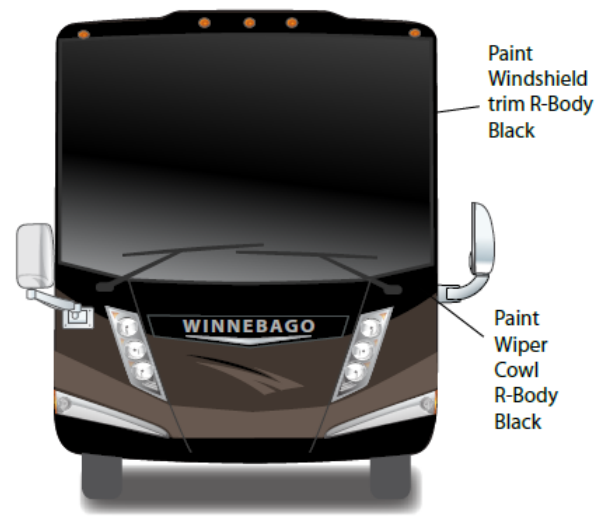

# Tour - Full Body Paint 92A

Painted by CDI

Sandstone Met.  
Sikkens FLNA 94642

Espresso Black Met.  
Sikkens FLNA 94299

Smokey Caramel Met.  
Sikkens FLNA 94335

Lt. Driftwood Met.  
Sikkens FLNA 94347

**Smokey Caramel  
92A**