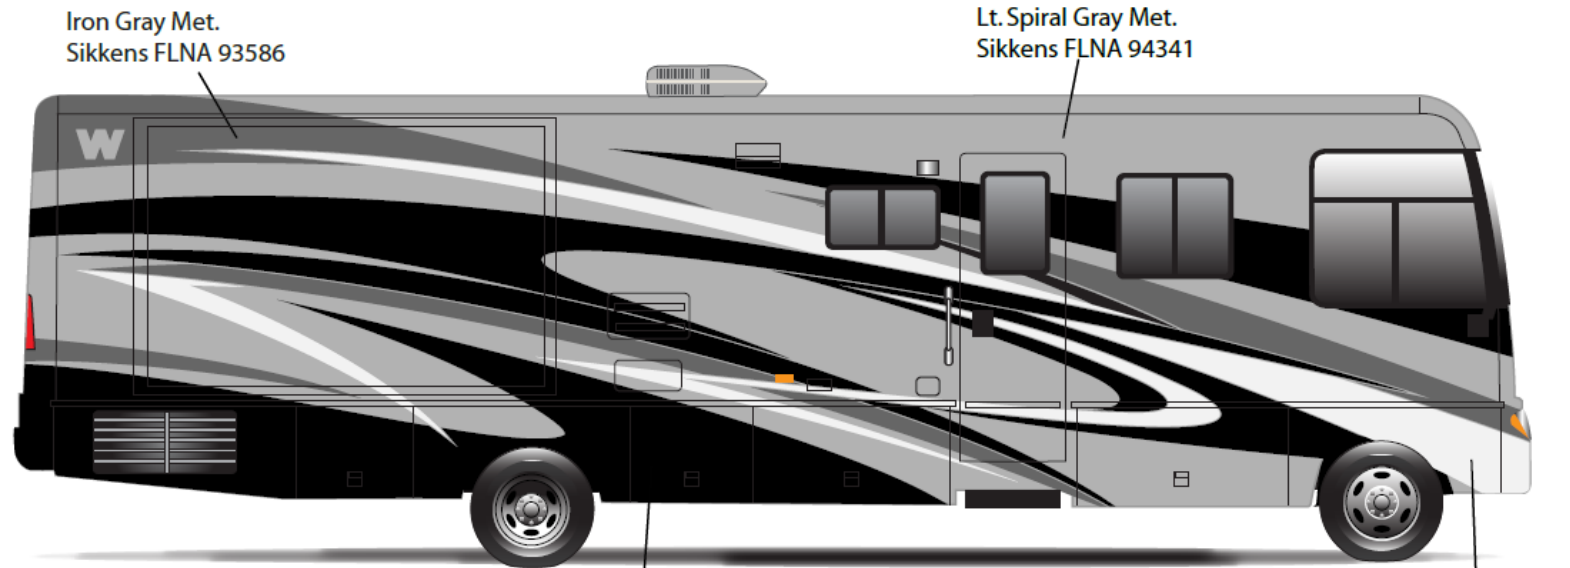

Adventurer - Full Body Paint 92A

Painted by CDI