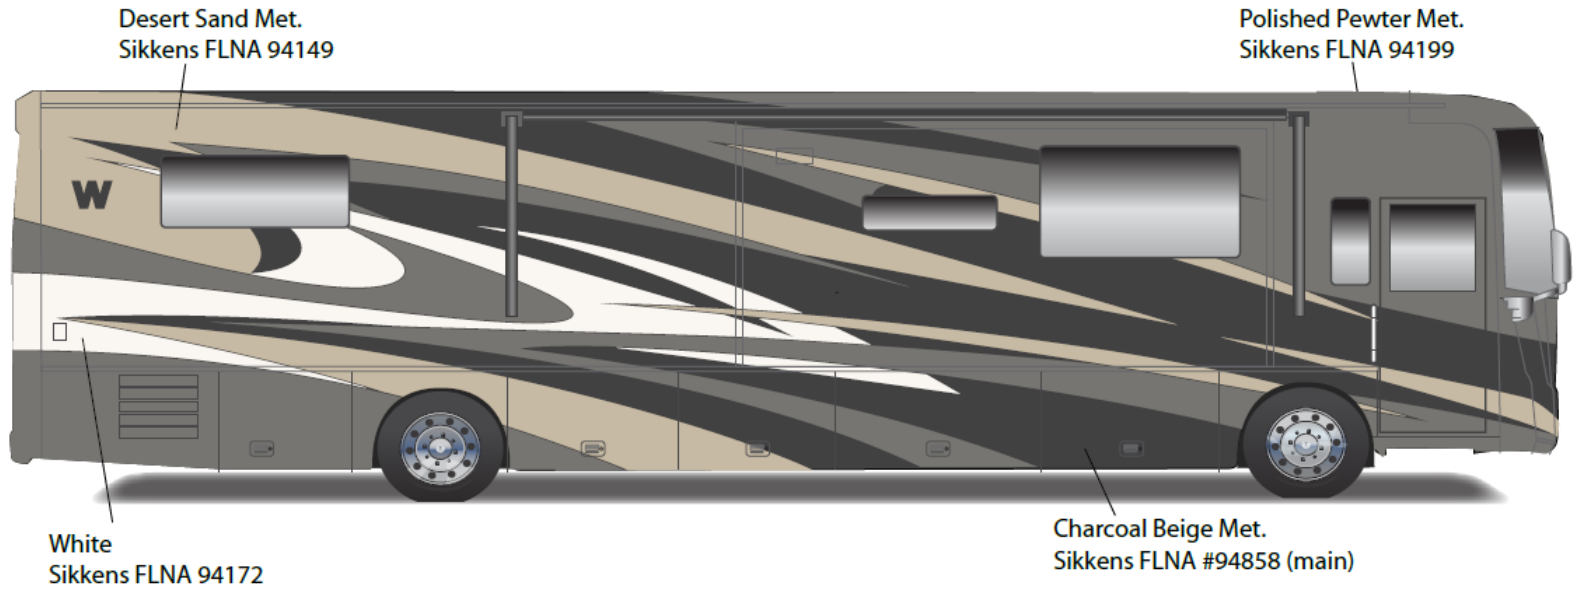

Tour - Full Body Paint 24C

Painted by CDI