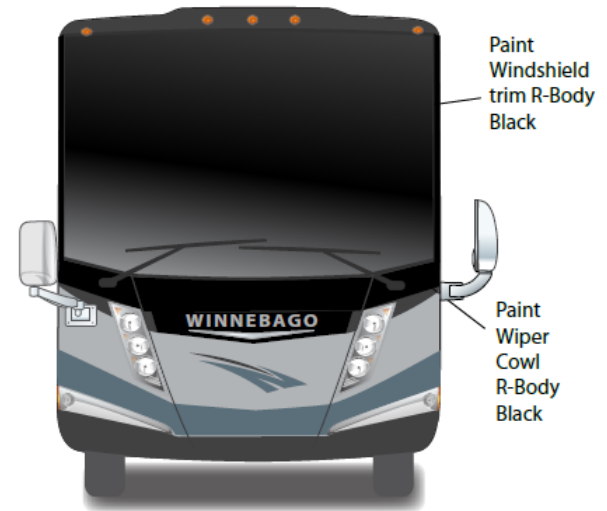

**Graphite
24H**