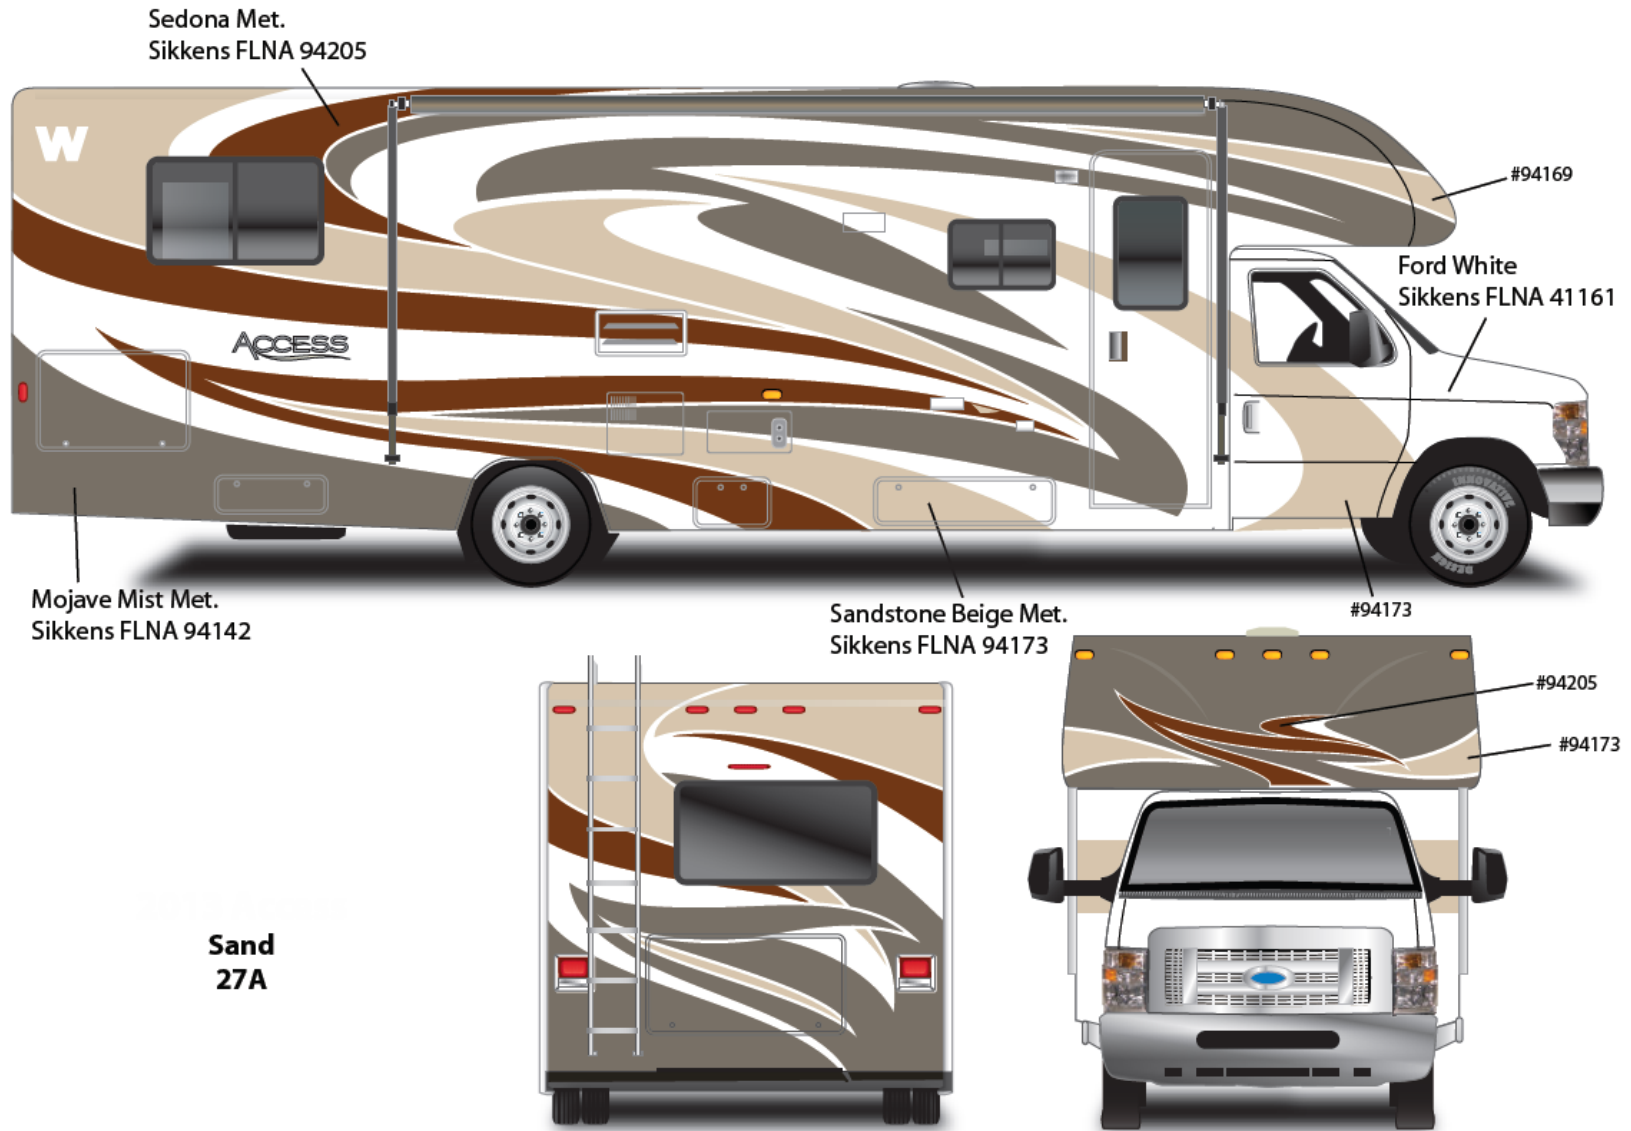

# Access Premier - Full Body Paint 27A

Painted by CDI