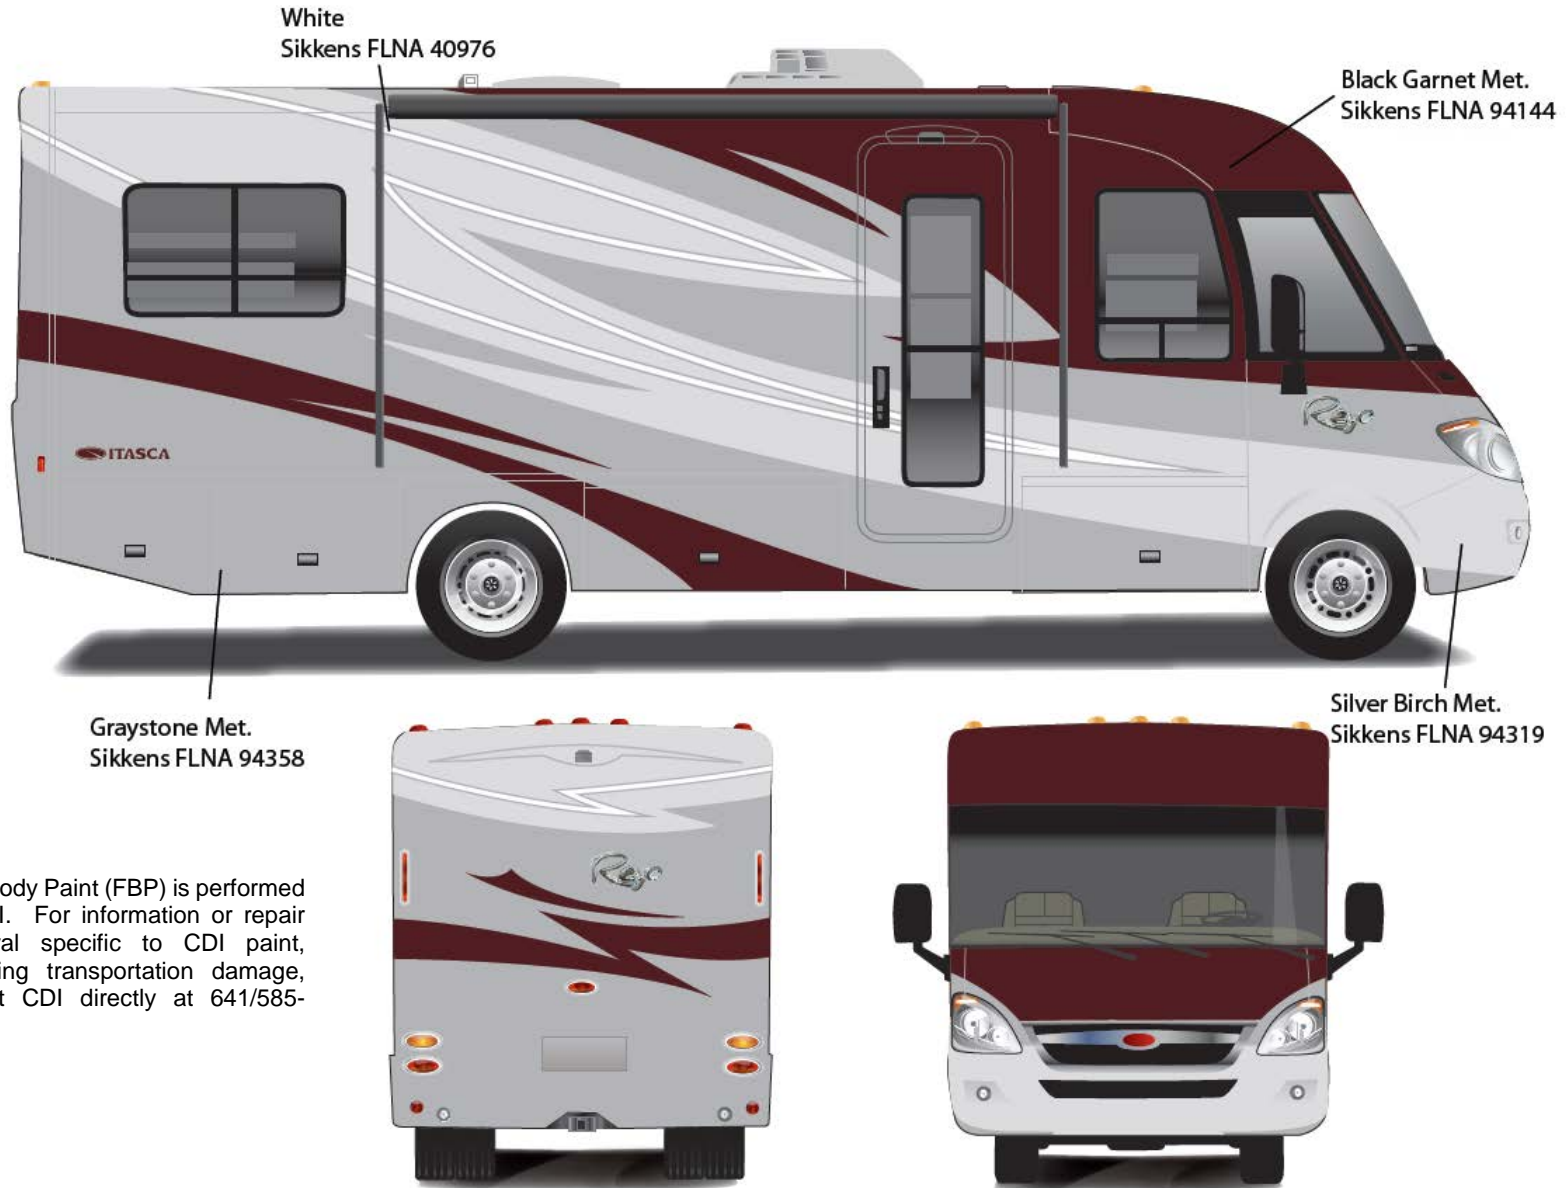

Revo - Full Body Paint Option Code 92A/Wine

Painted by CDI*

*Full-Body Paint (FBP) is performed by CDI. For information or repair approval specific to CDI paint, excluding transportation damage, contact CDI directly at 641/585-5900.