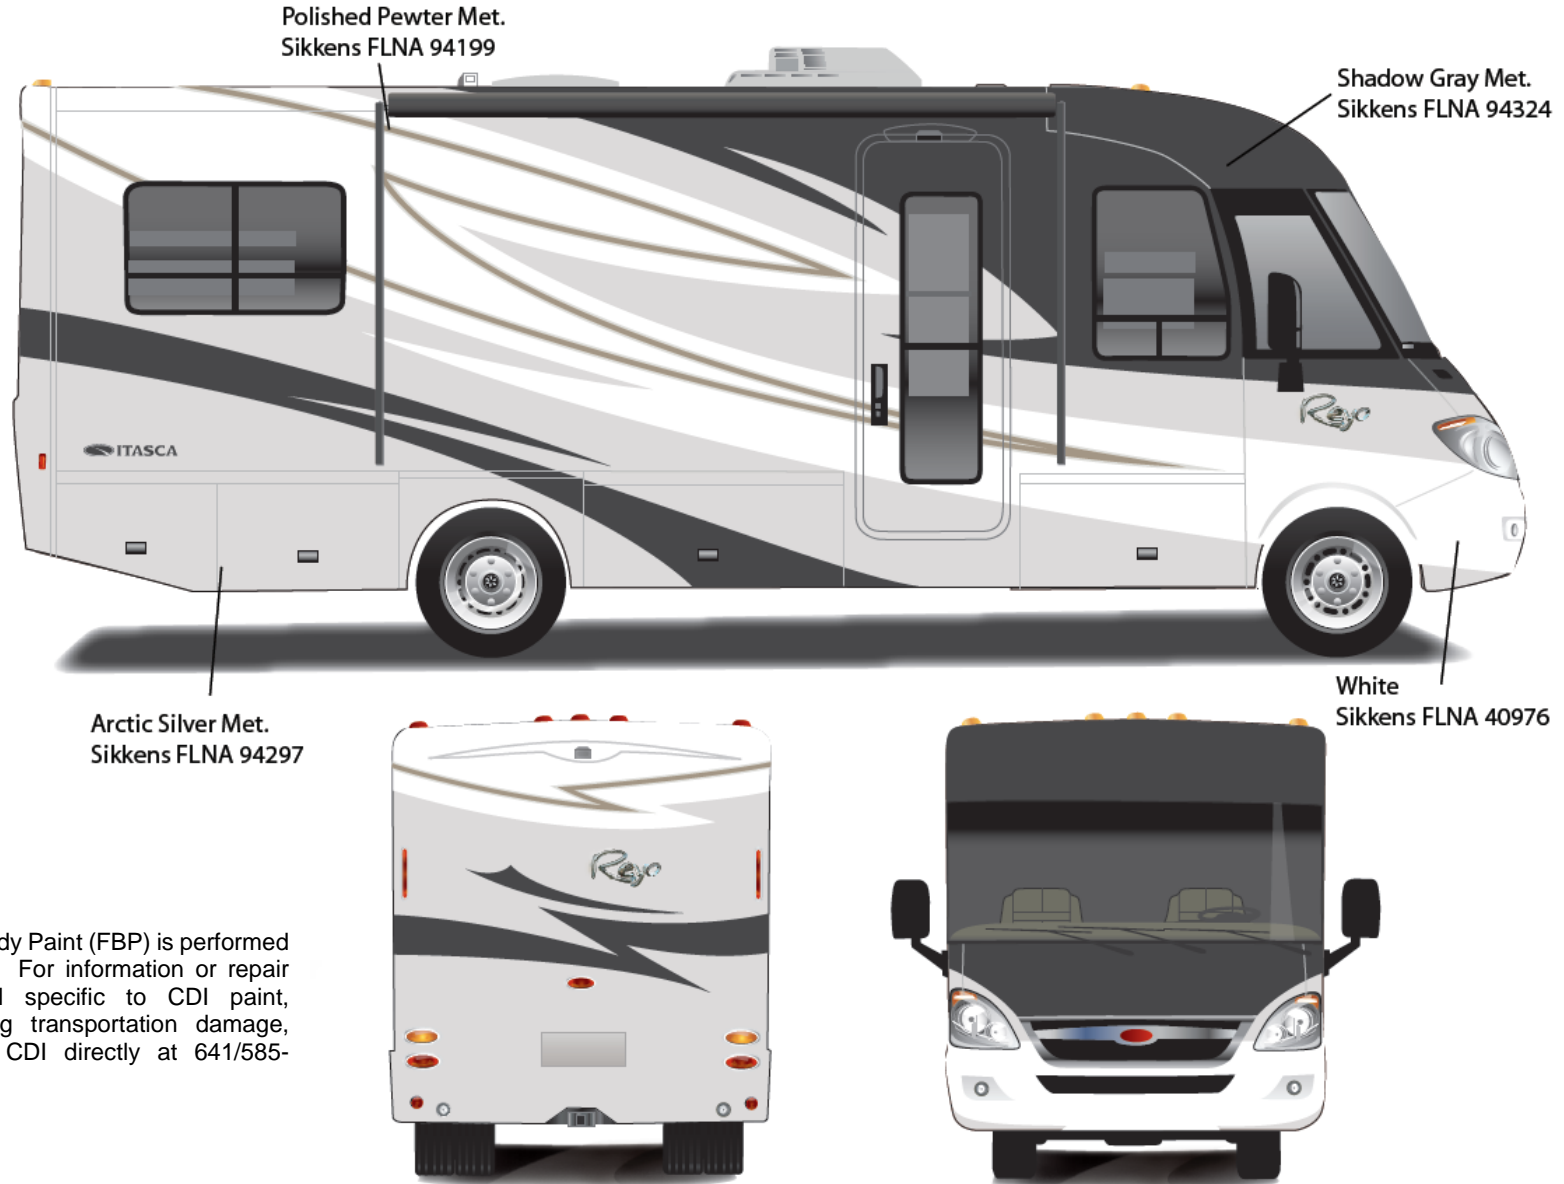

Revo - Full Body Paint Option Code 24C/Polished Pewter

Painted by CDI*

*Full-Body Paint (FBP) is performed by CDI. For information or repair approval specific to CDI paint, excluding transportation damage, contact CDI directly at 641/585-5900.