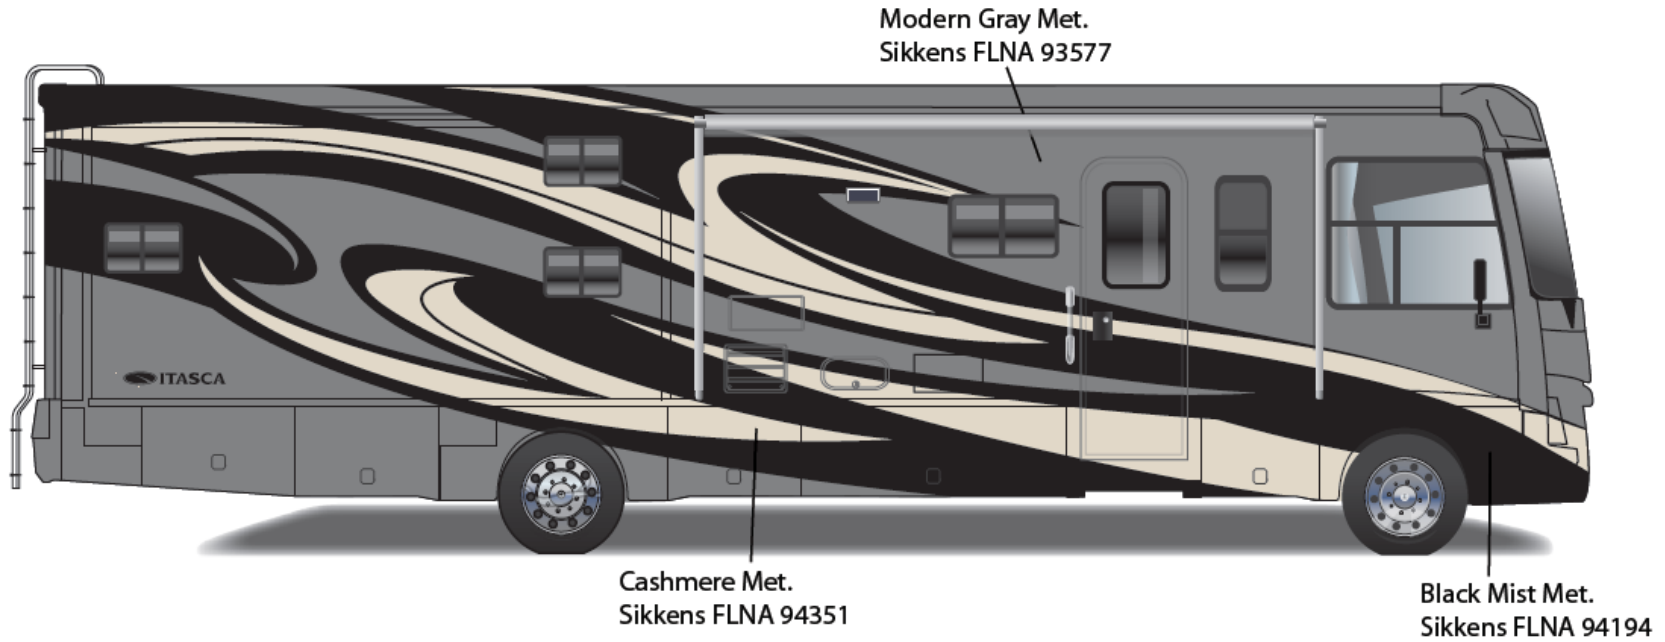

Sarova - Full Body Paint Option Code 24B/Black Mist

Painted by CDI*