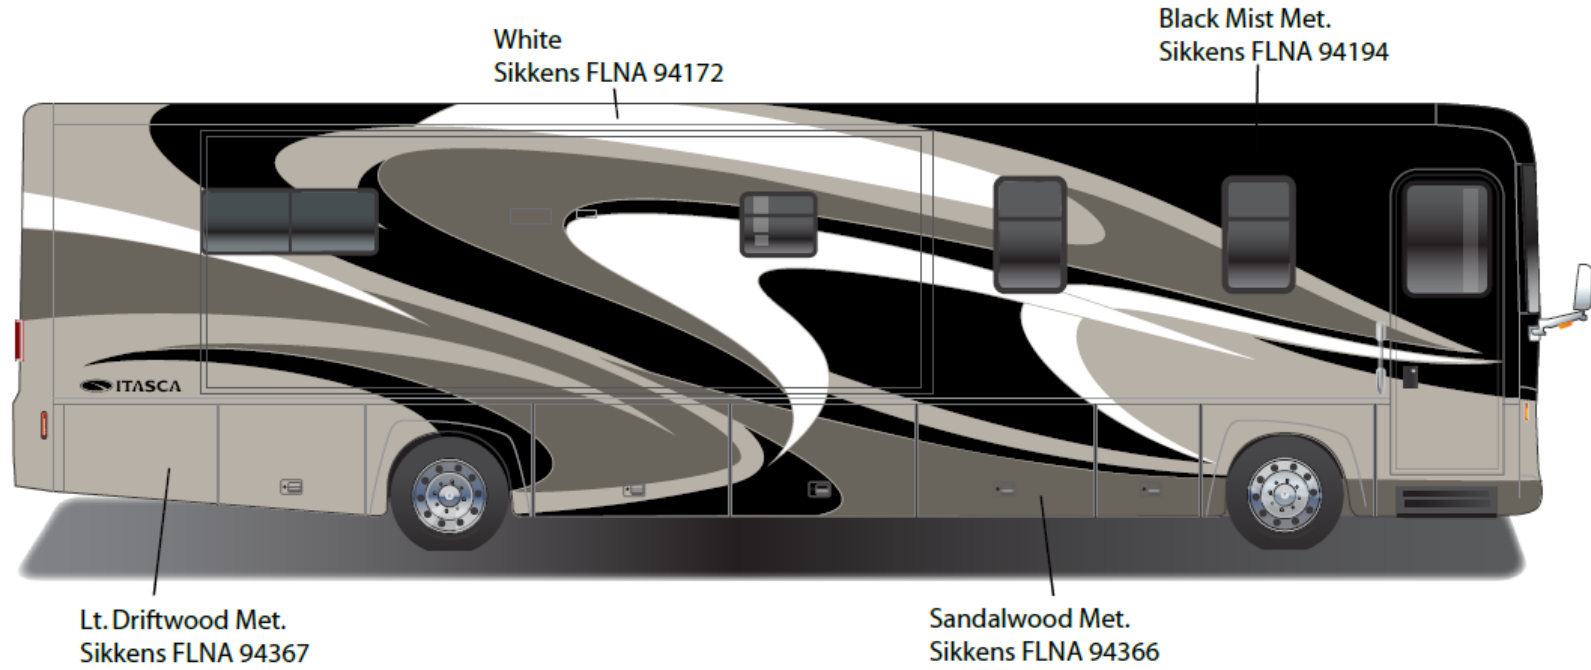

## *Meridian - Full Body Paint Option Code 24B/Light Sandalwood*

Painted by CDI\*

Lt. Driftwood Met.  
Sikkens FLNA 94367

Sandalwood Met.  
Sikkens FLNA 94366

\*Full-Body Paint (FBP) is performed by CDI. For information or repair approval specific to CDI paint, excluding transportation damage, contact CDI directly at 641/585-5900.