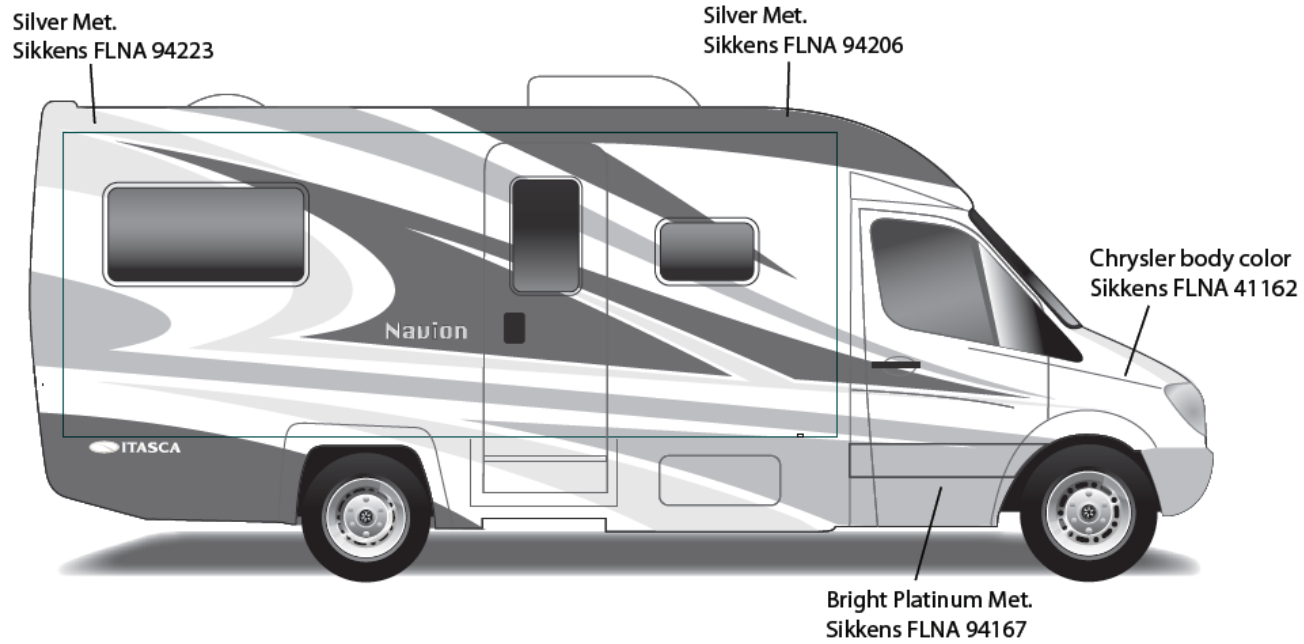

Navion iQ – Full Body Paint Option Code 27A/Silver Birch

Painted by CDI*

*Full-Body Paint (FBP) is performed by CDI. For information or repair approval specific to CDI paint, excluding transportation damage, contact CDI directly at 641/585-5900.