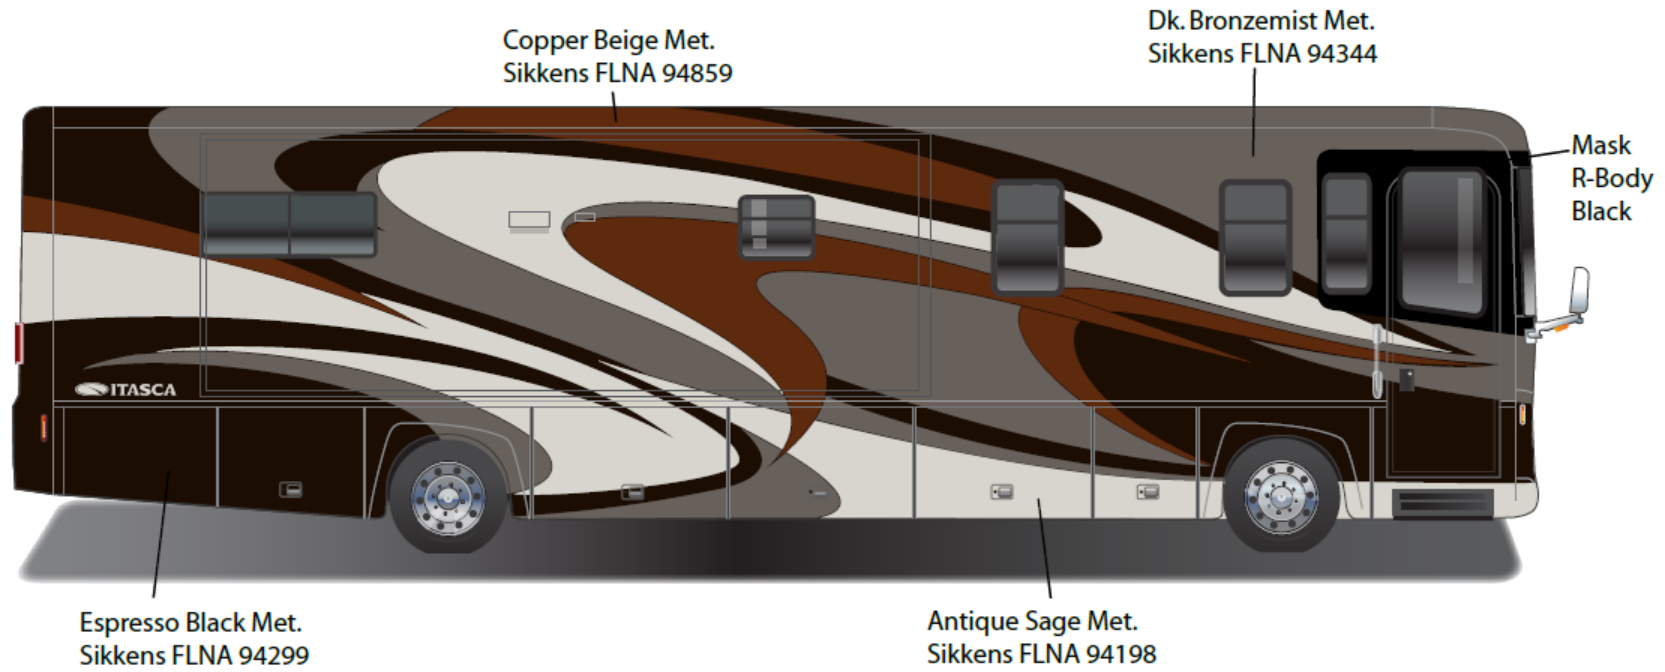

Meridian - Full Body Paint Option Code 24M/Desert Canyon

Painted by CDI*