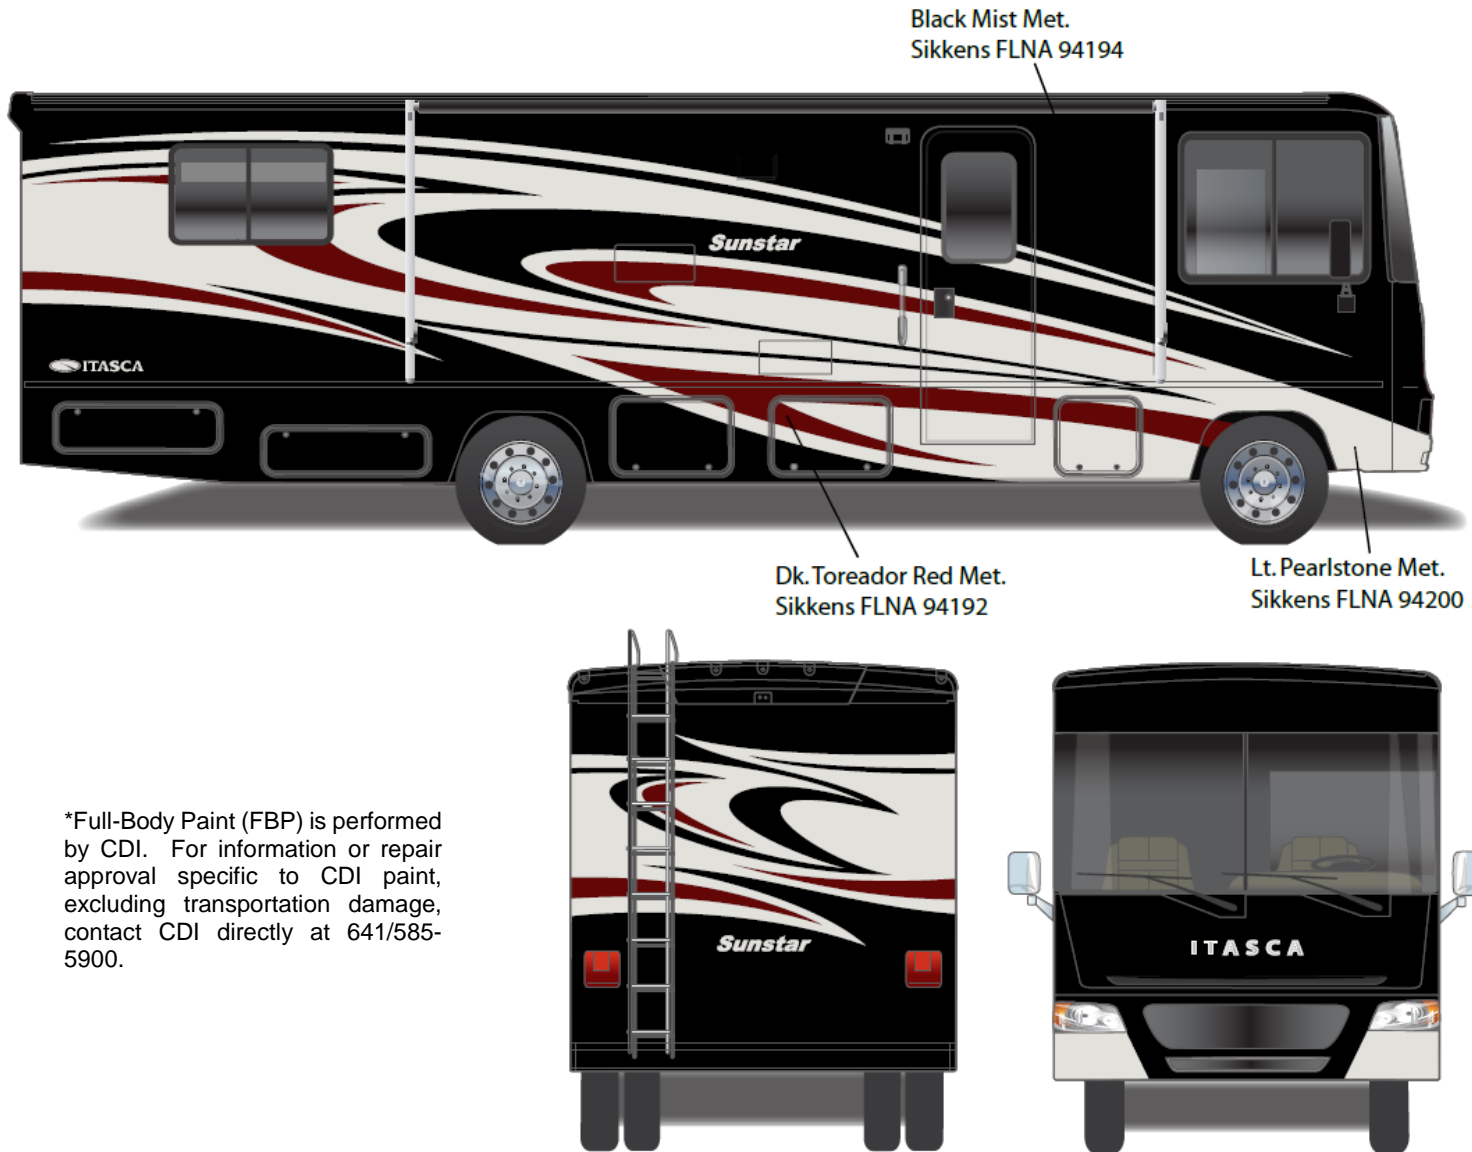

Sunstar - Full Body Paint Option Code 92A/Vintage Red

Painted by CDI*

*Full-Body Paint (FBP) is performed by CDI. For information or repair approval specific to CDI paint, excluding transportation damage, contact CDI directly at 641/585-5900.