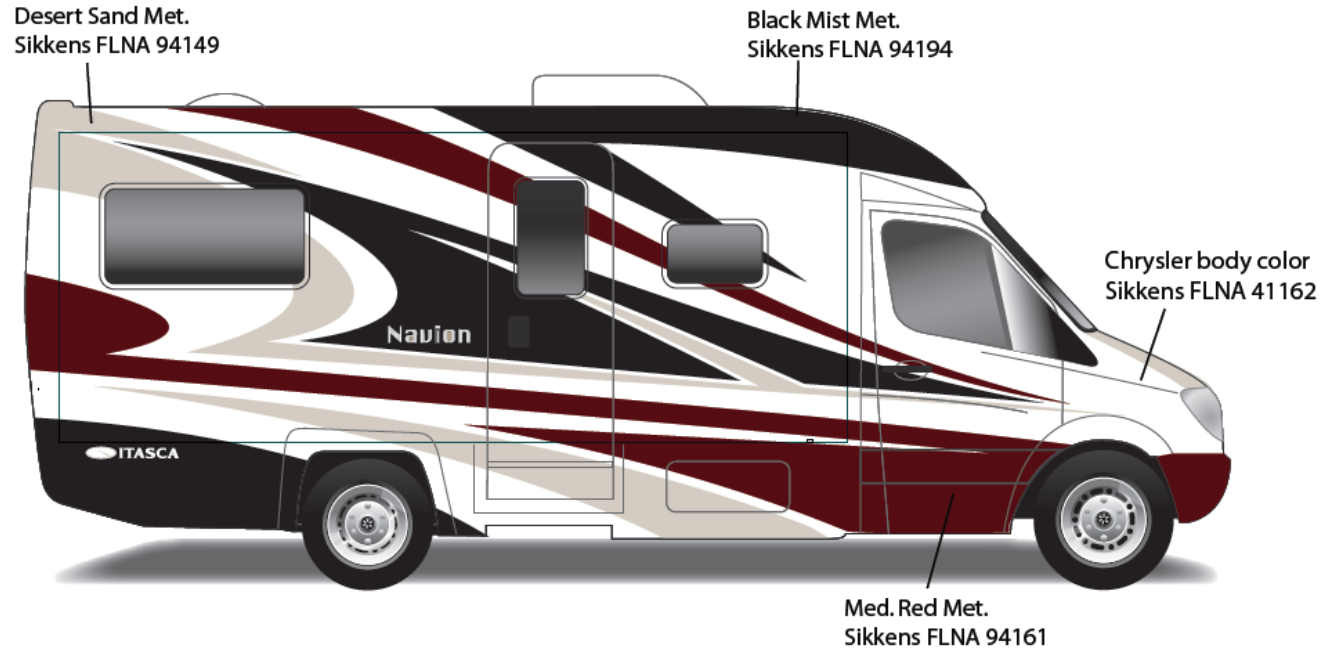

Navion iQ – Full Body Paint Option Code 24B/Barclay

Painted by CDI*