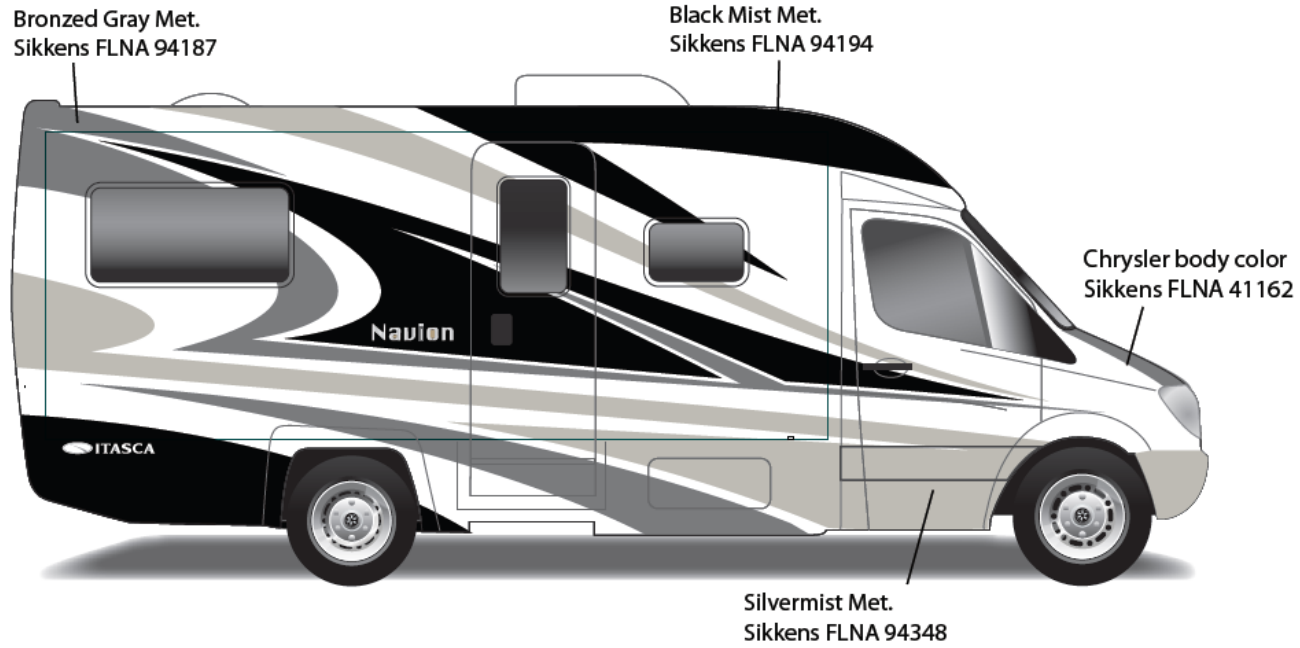

Navion iQ – Full Body Paint Option Code 24C/Black Mist

Painted by CDI*

*Full-Body Paint (FBP) is performed by CDI. For information or repair approval specific to CDI paint, excluding transportation damage, contact CDI directly at 641/585-5900.