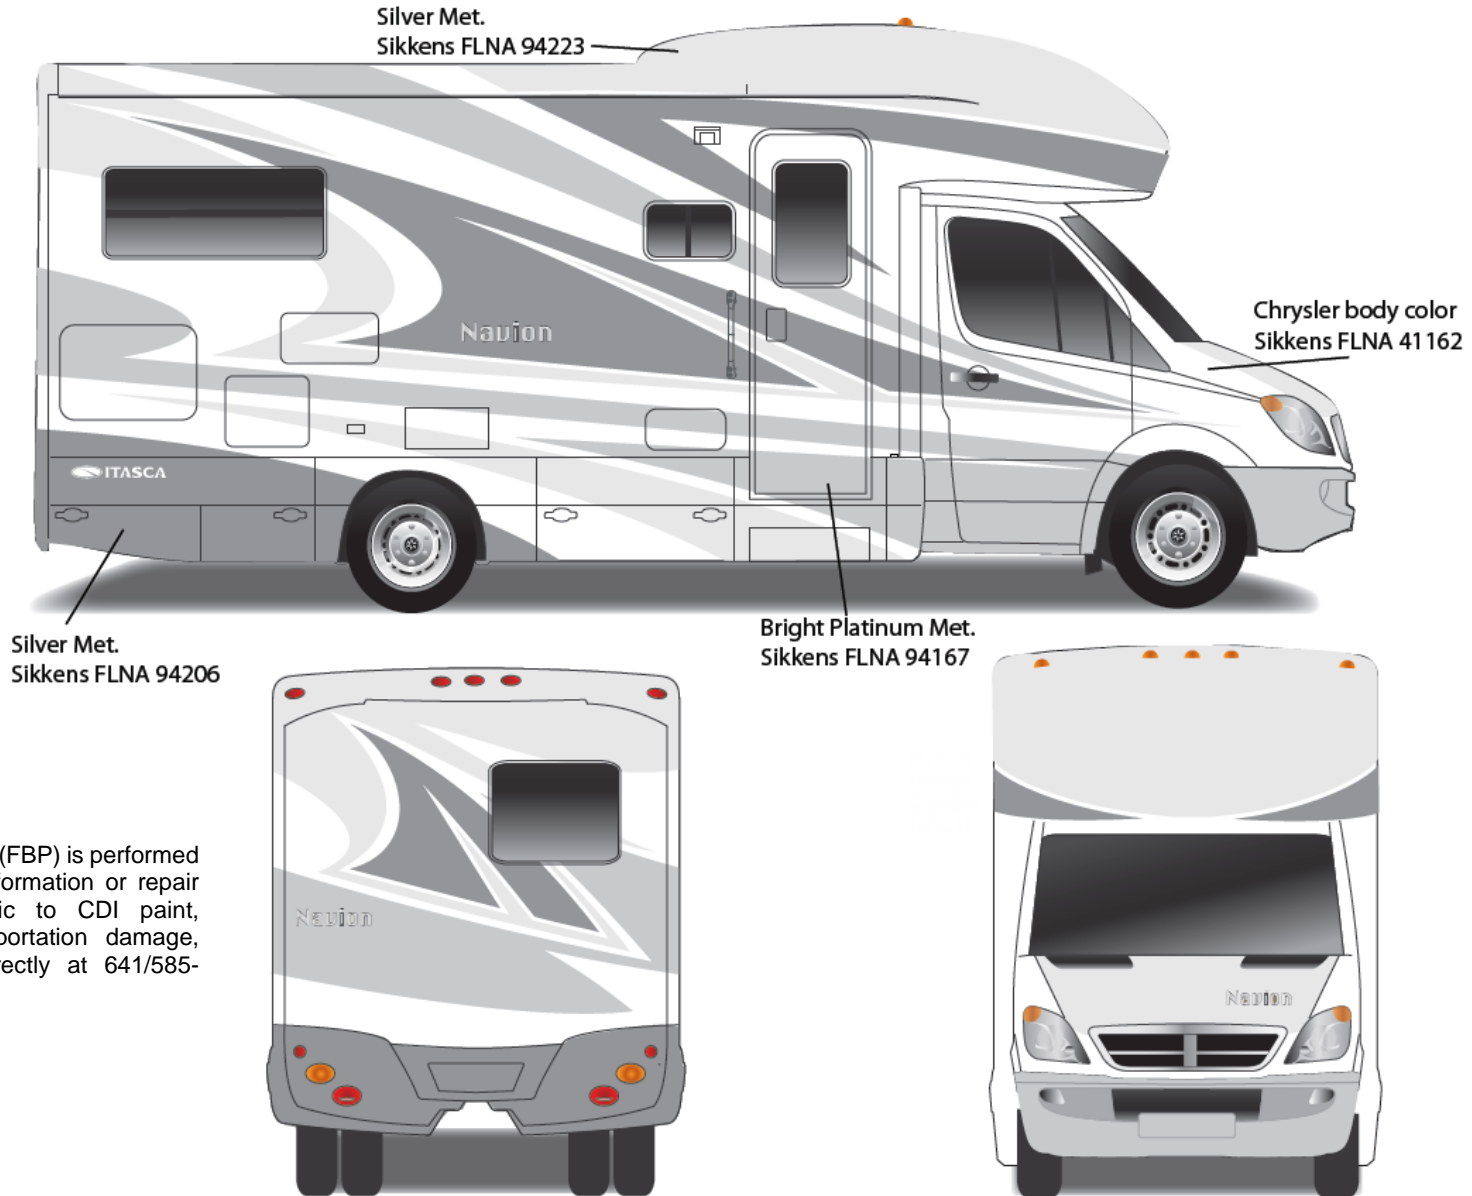

Navion – Full Body Paint Option Code 27A/Silver Birch

Painted by CDI*

*Full-Body Paint (FBP) is performed by CDI. For information or repair approval specific to CDI paint, excluding transportation damage, contact CDI directly at 641/585-5900.