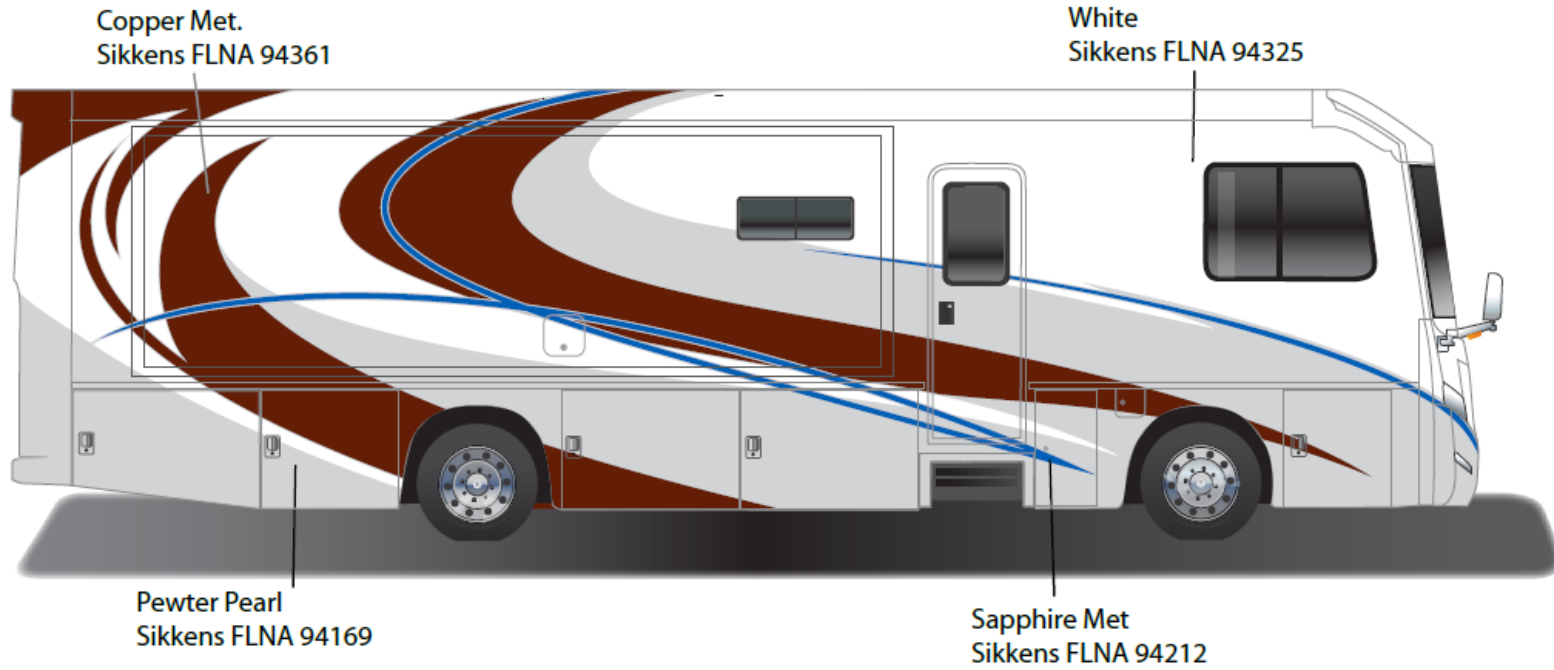

Solei - Full Body Paint Option Code 24B/Copper

Painted by CDI*