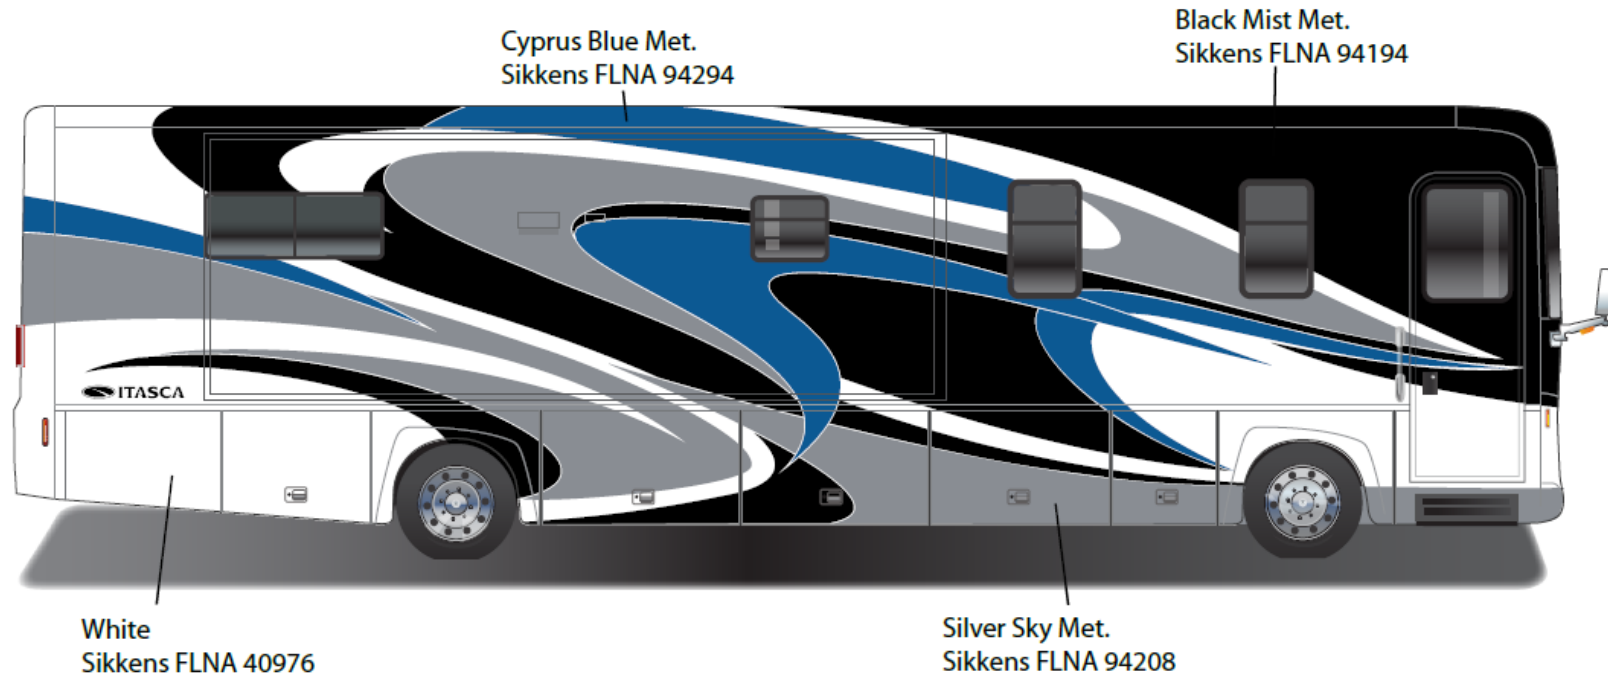

Meridian - Full Body Paint Option Code 24J/Silver Sky

Painted by CDI*

*Full-Body Paint (FBP) is performed by CDI. For information or repair approval specific to CDI paint, excluding transportation damage, contact CDI directly at 641/585-5900.