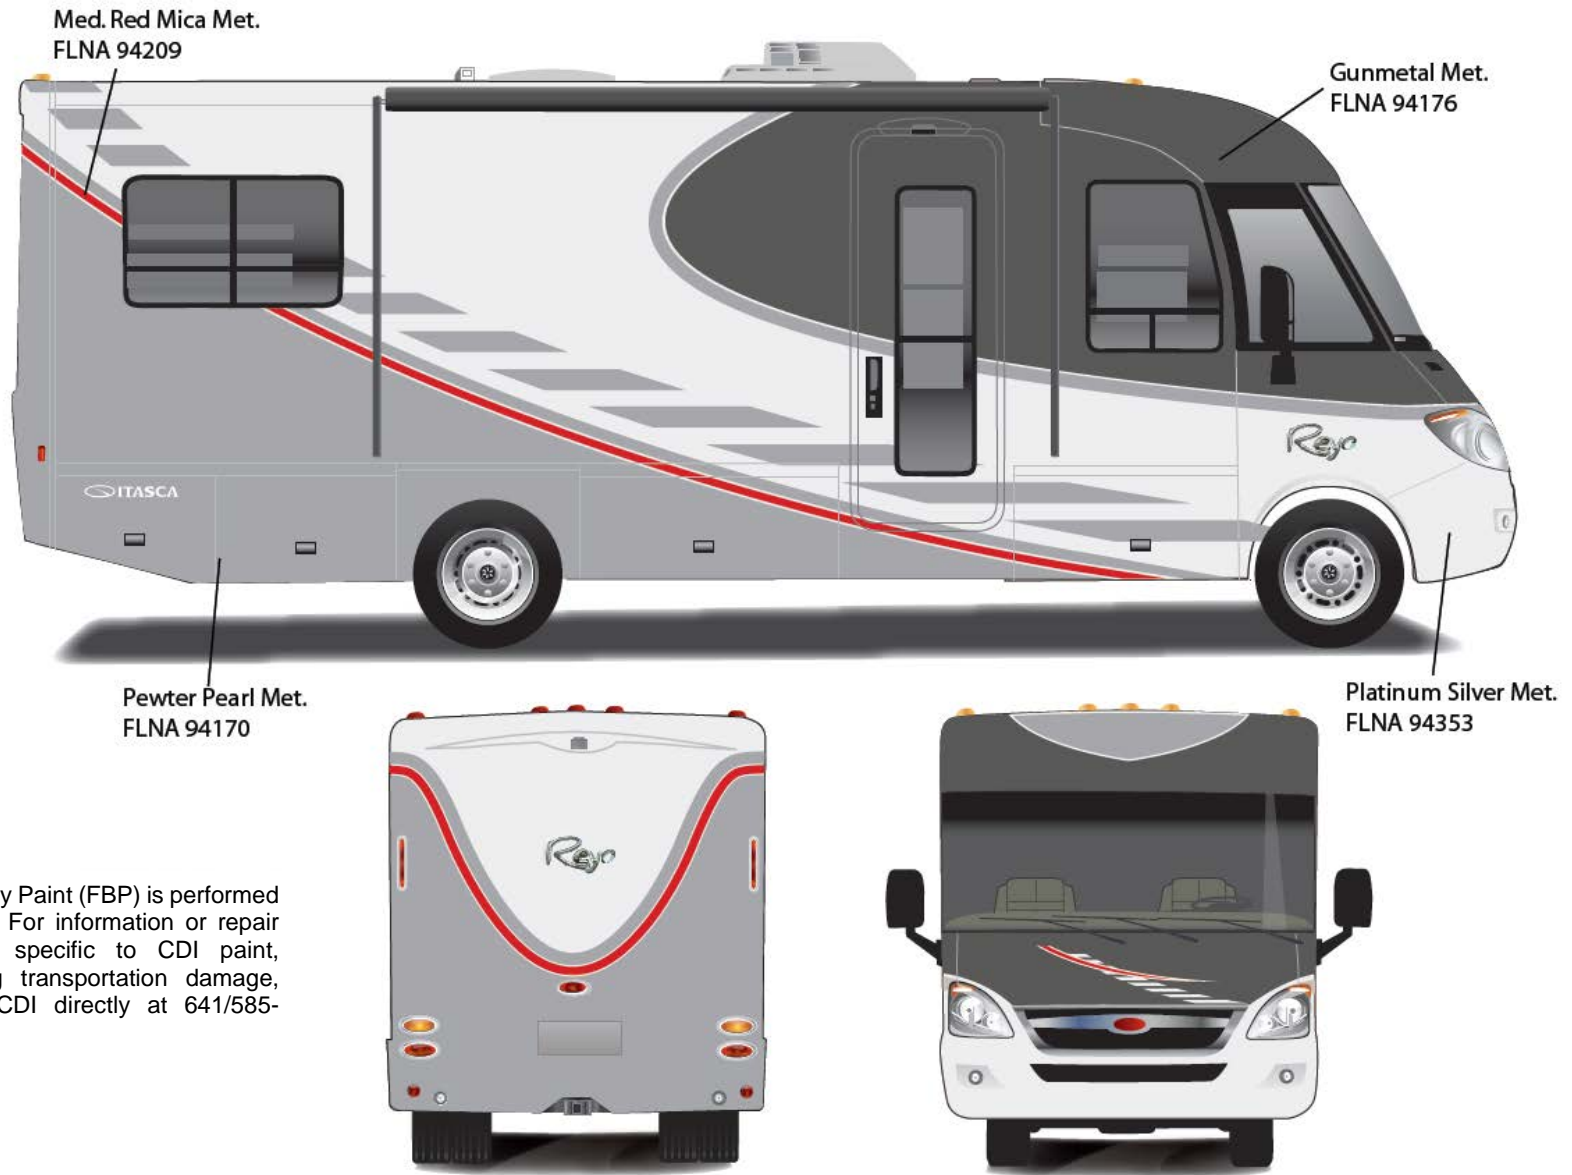

Revo – Full Body Paint Option Code 24L/Pewter

Painted by CDI*

*Full-Body Paint (FBP) is performed by CDI. For information or repair approval specific to CDI paint, excluding transportation damage, contact CDI directly at 641/585-5900.