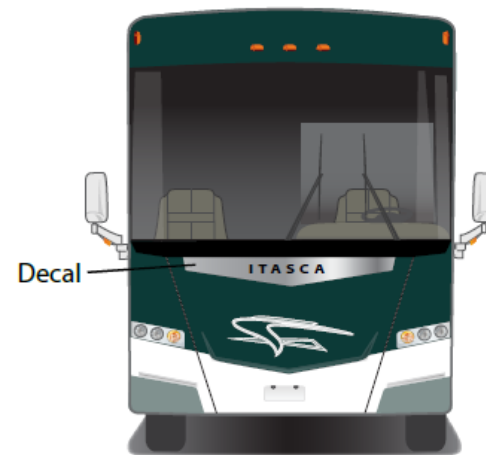

*Full-Body Paint (FBP) is performed by CDI. For information or repair approval specific to CDI paint, excluding transportation damage, contact CDI directly at 641/585-5900.