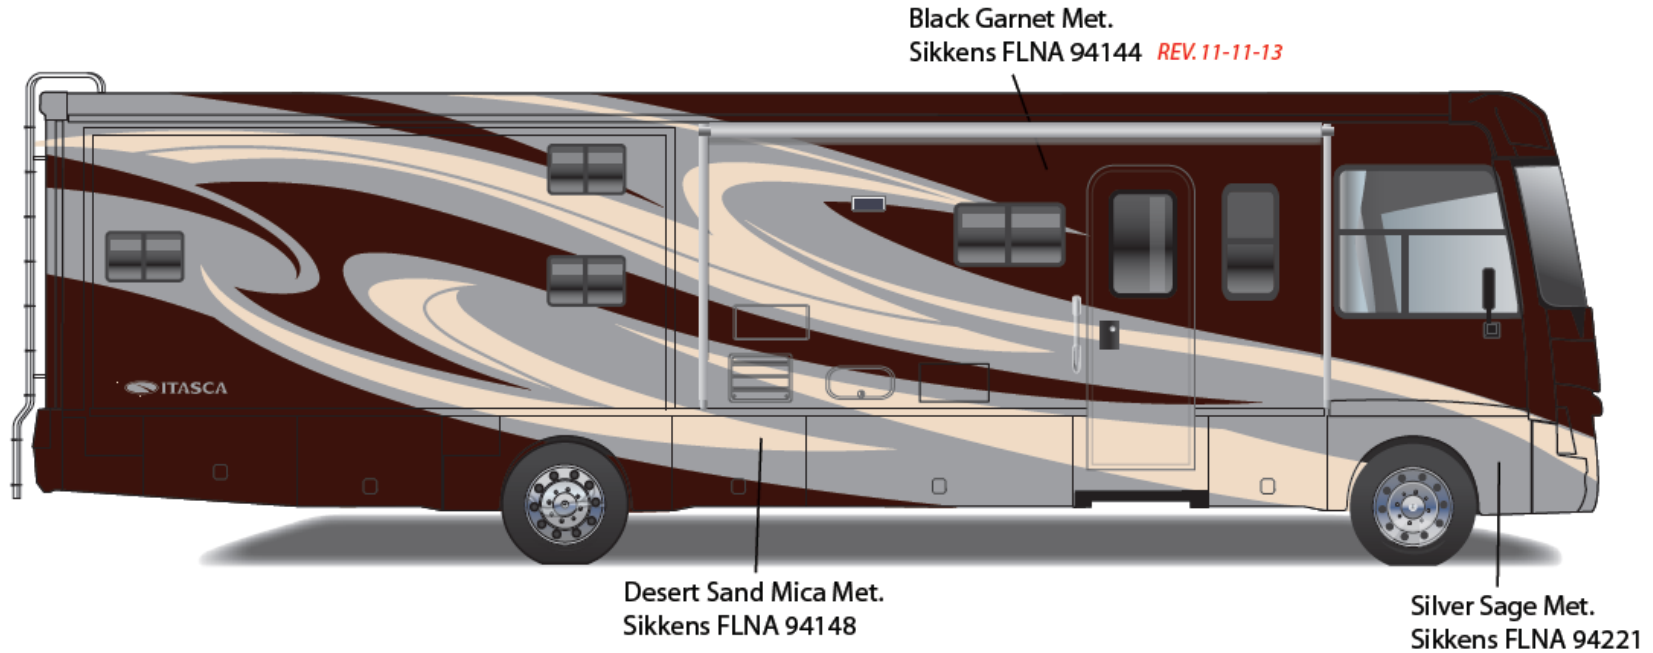

Sarova - Full Body Paint Option Code 24C/Black Garnet

Painted by CDI*