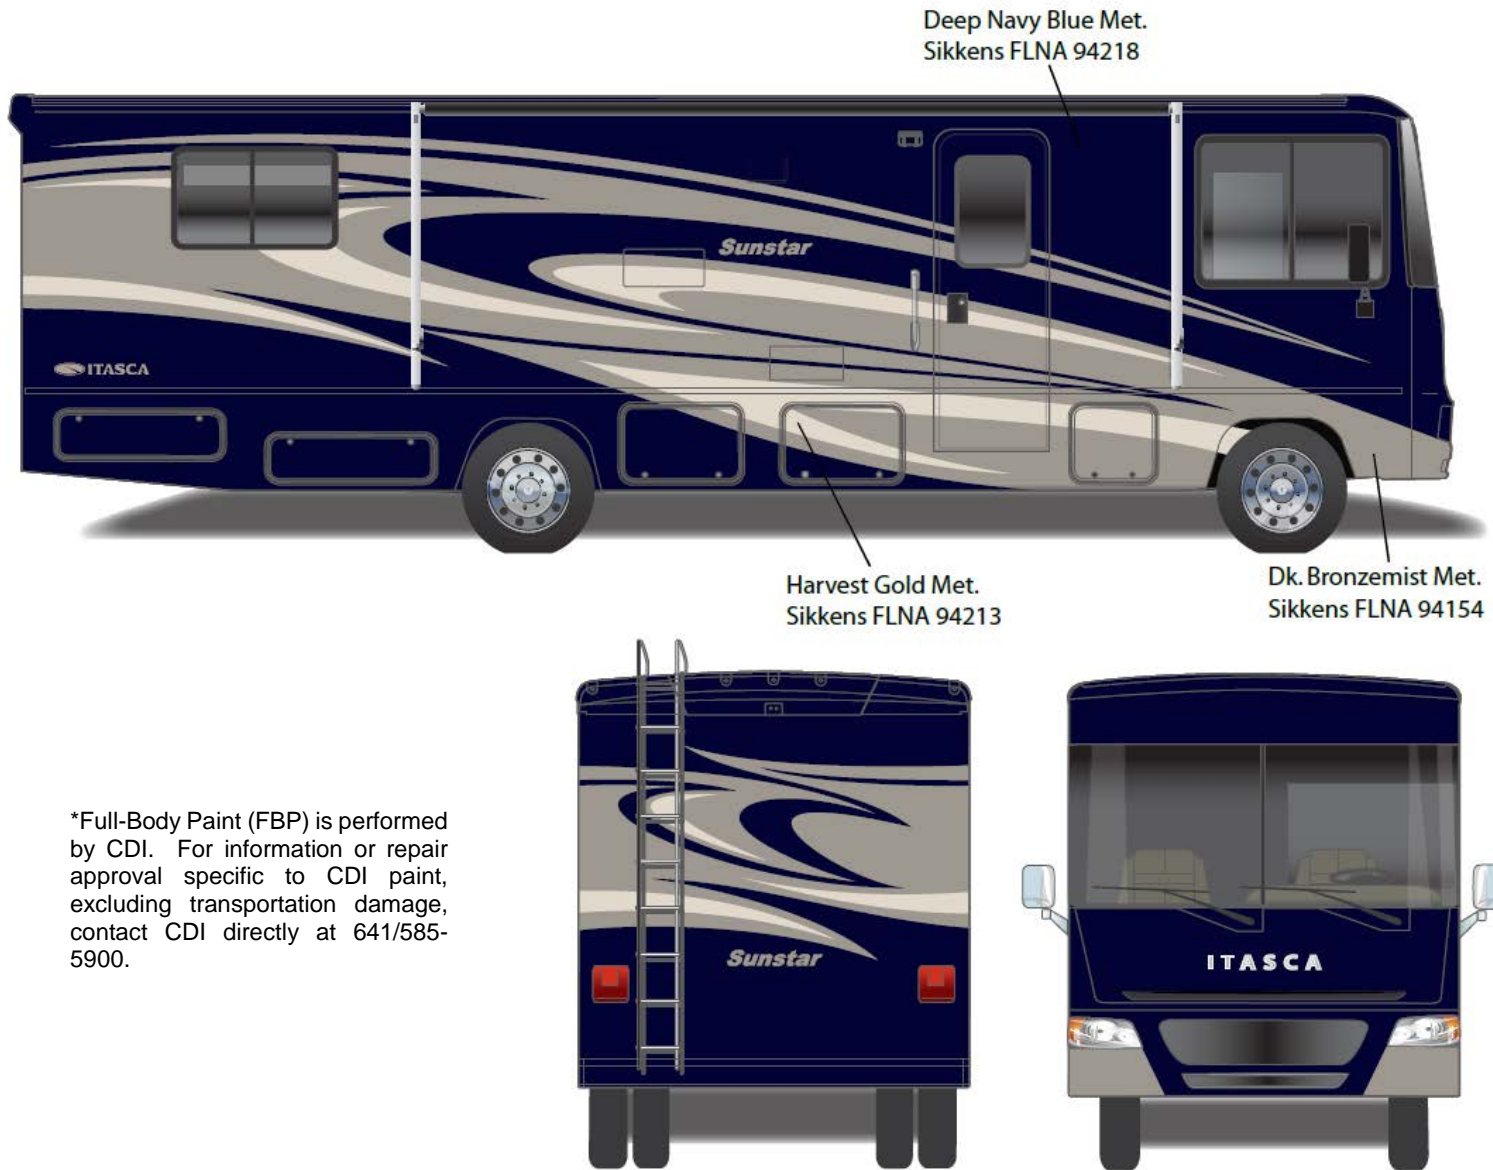

Sunstar - Full Body Paint Option Code 24C/Cobalt

Painted by CDI*

*Full-Body Paint (FBP) is performed by CDI. For information or repair approval specific to CDI paint, excluding transportation damage, contact CDI directly at 641/585-5900.