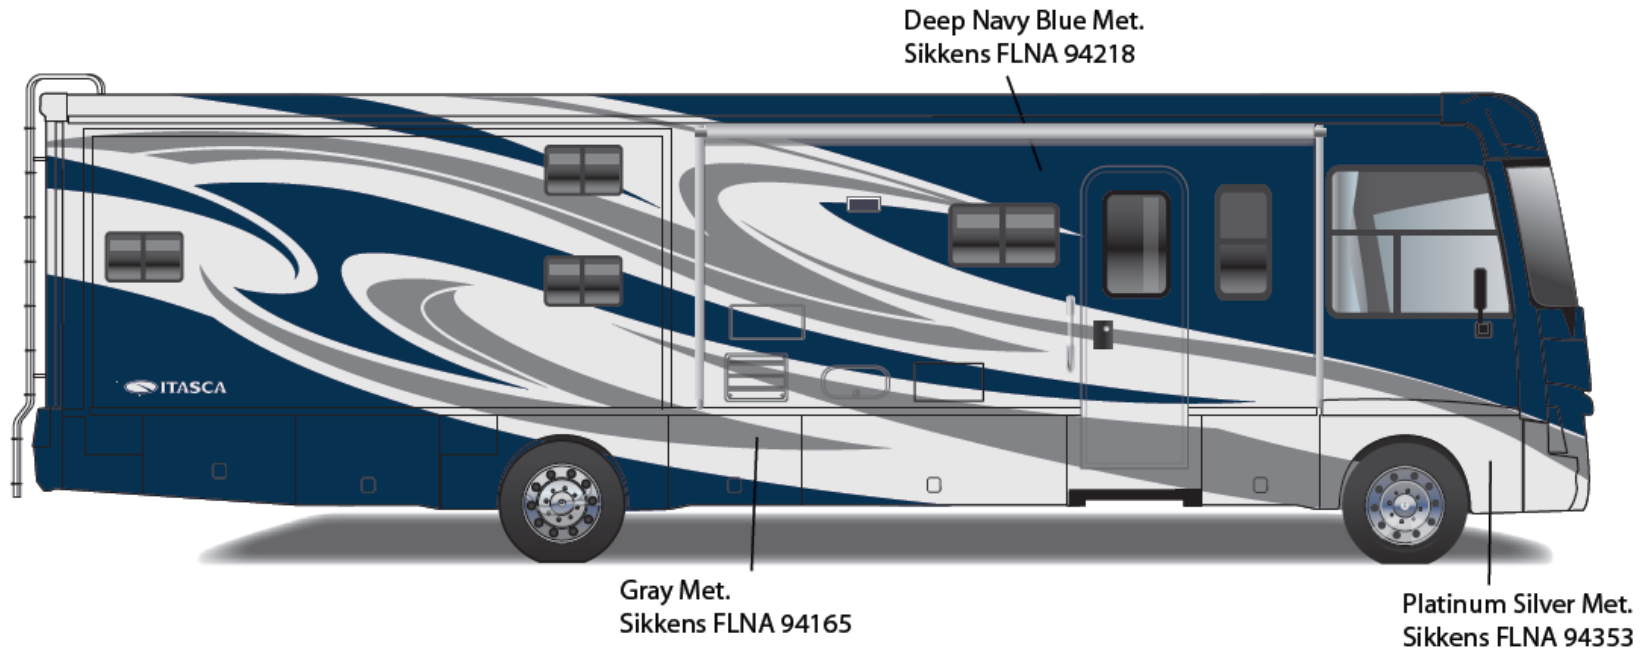

Sunova - Full Body Paint Option Code 92A/Denim

Painted by CDI*