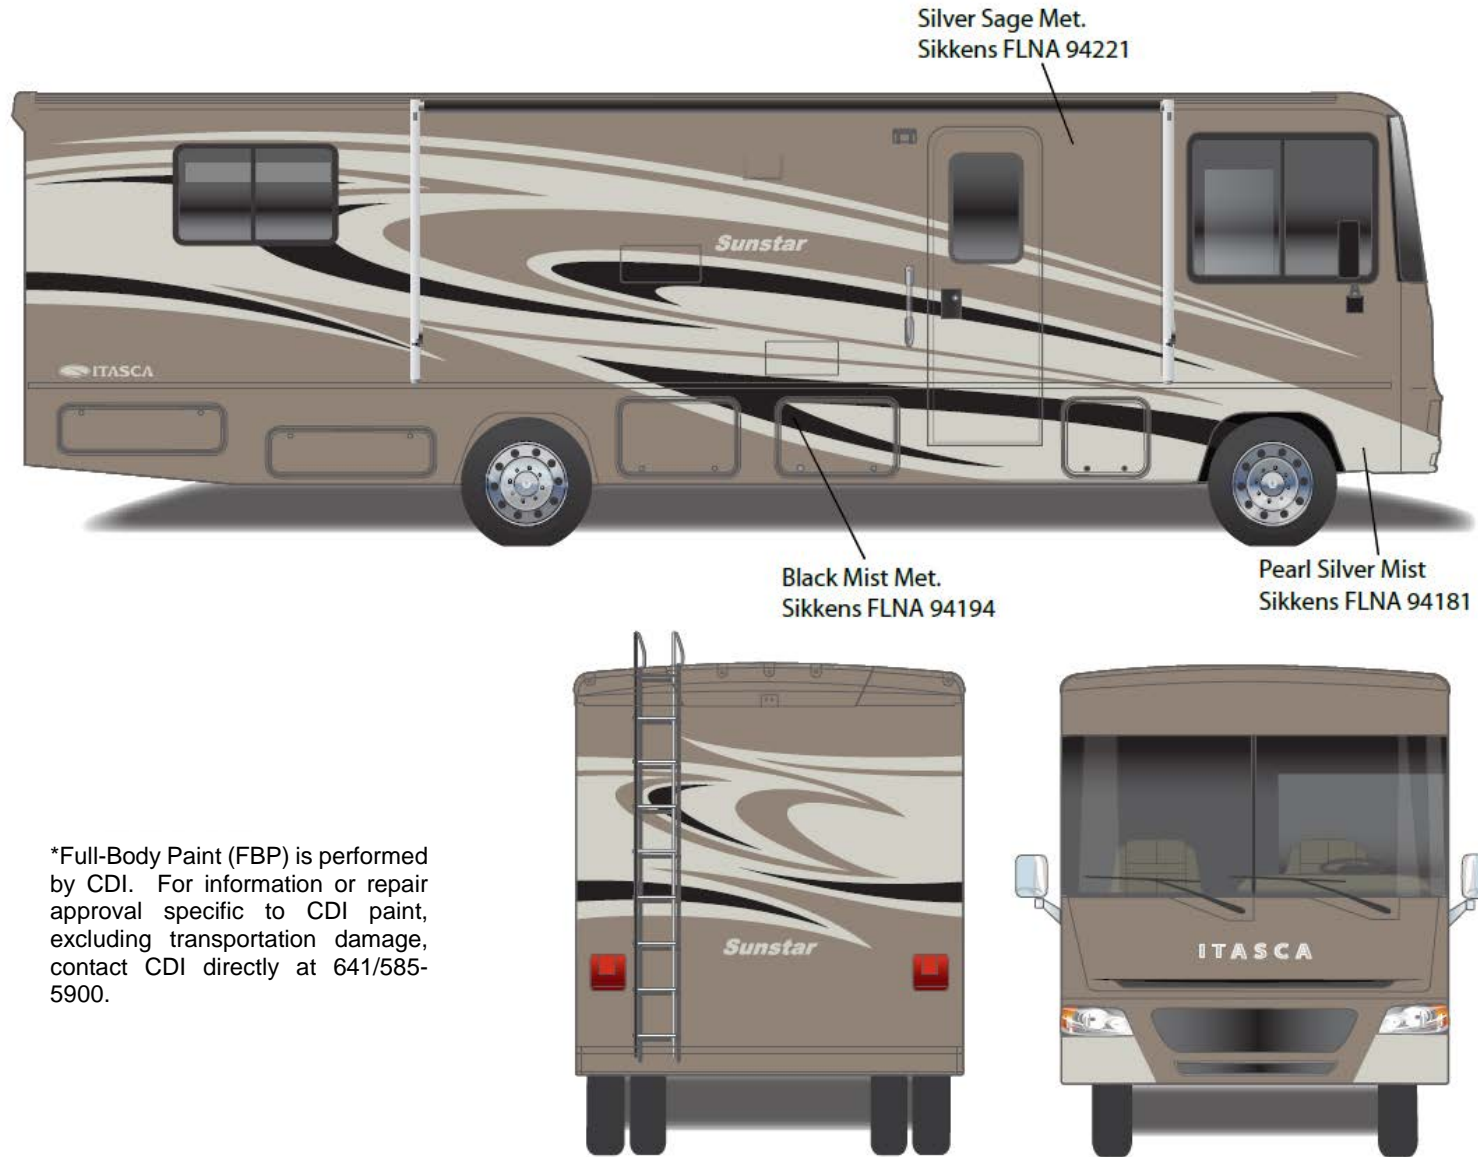

Sunstar - Full Body Paint Option Code 27A/Buckskin

Painted by CDI*

*Full-Body Paint (FBP) is performed by CDI. For information or repair approval specific to CDI paint, excluding transportation damage, contact CDI directly at 641/585-5900.