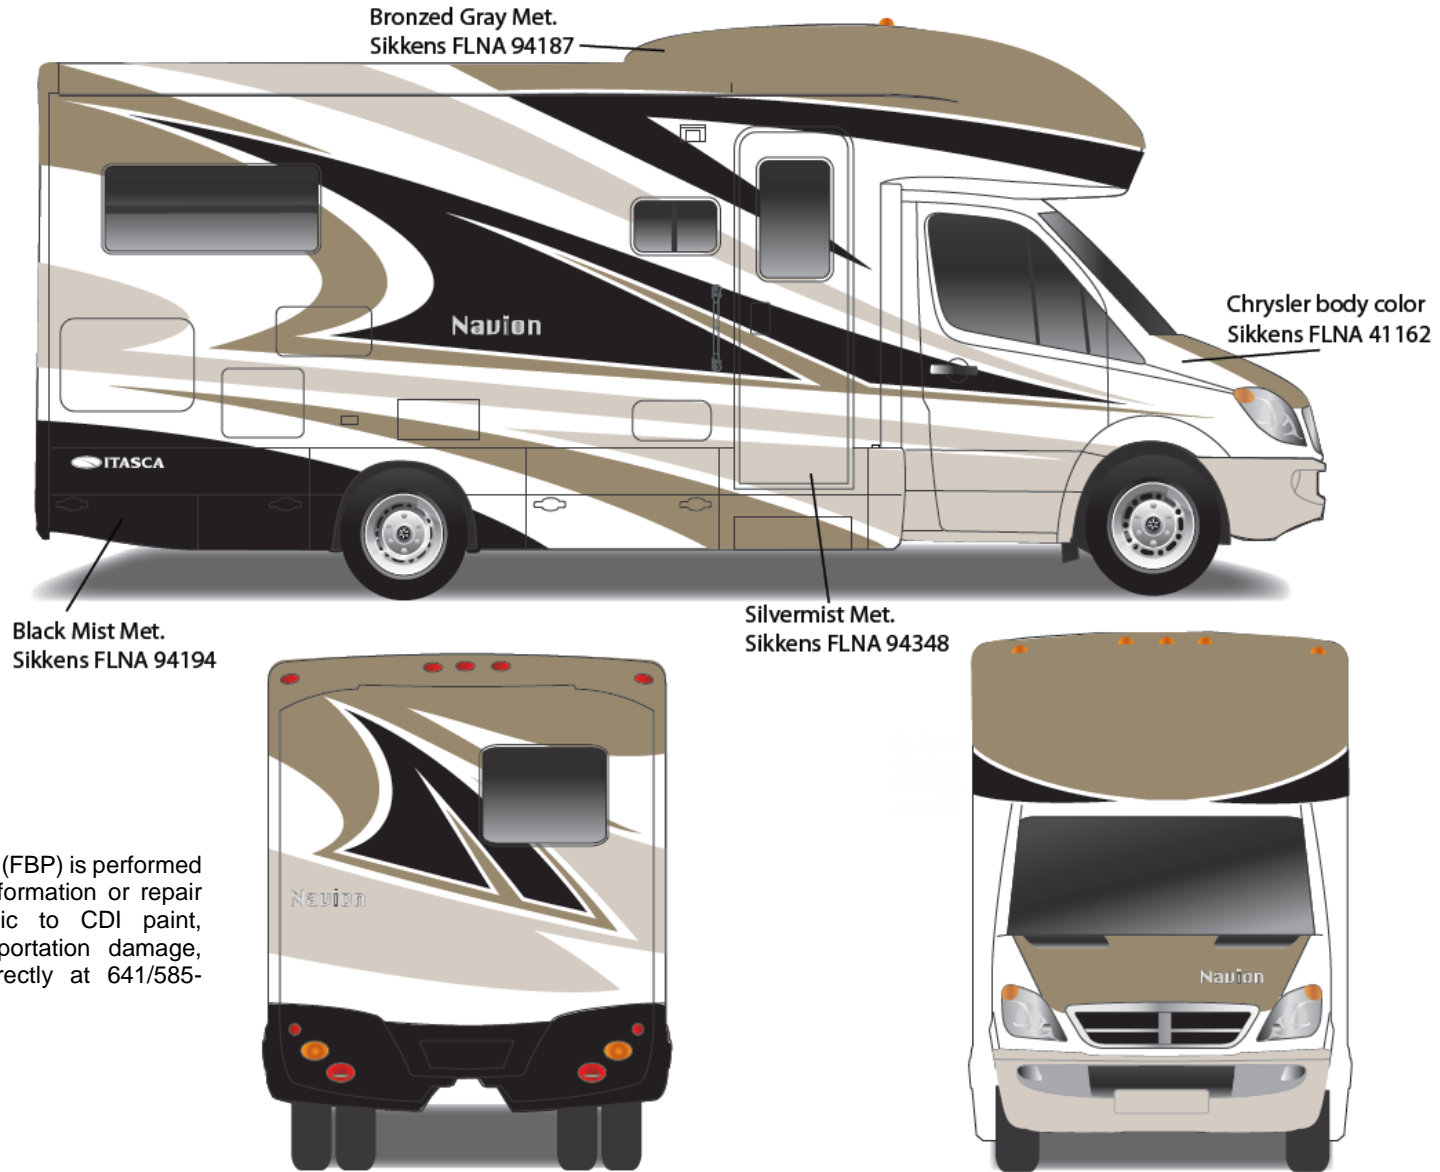

Navion – Full Body Paint Option Code 24C/Black Mist

Painted by CDI*

*Full-Body Paint (FBP) is performed by CDI. For information or repair approval specific to CDI paint, excluding transportation damage, contact CDI directly at 641/585-5900.