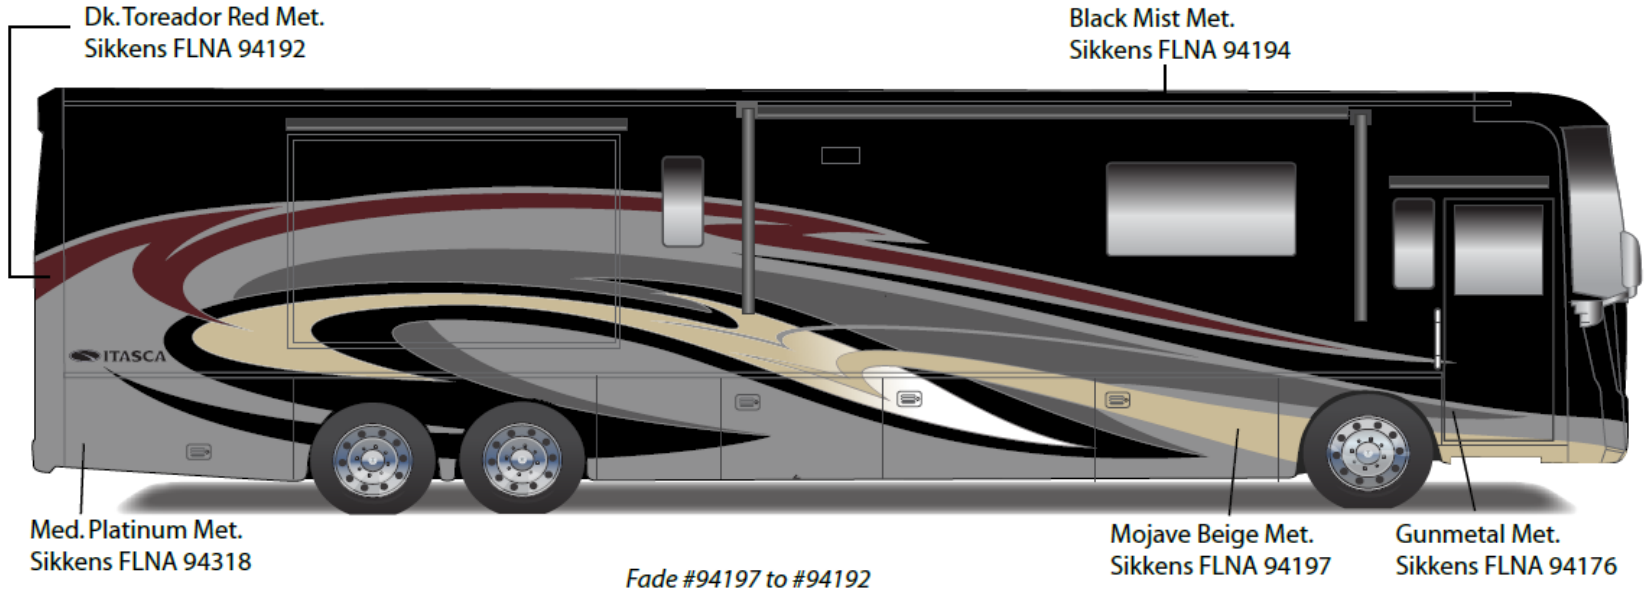

Ellipse - Full Body Paint Option Code 24H/Gunmetal

Painted by CDI*