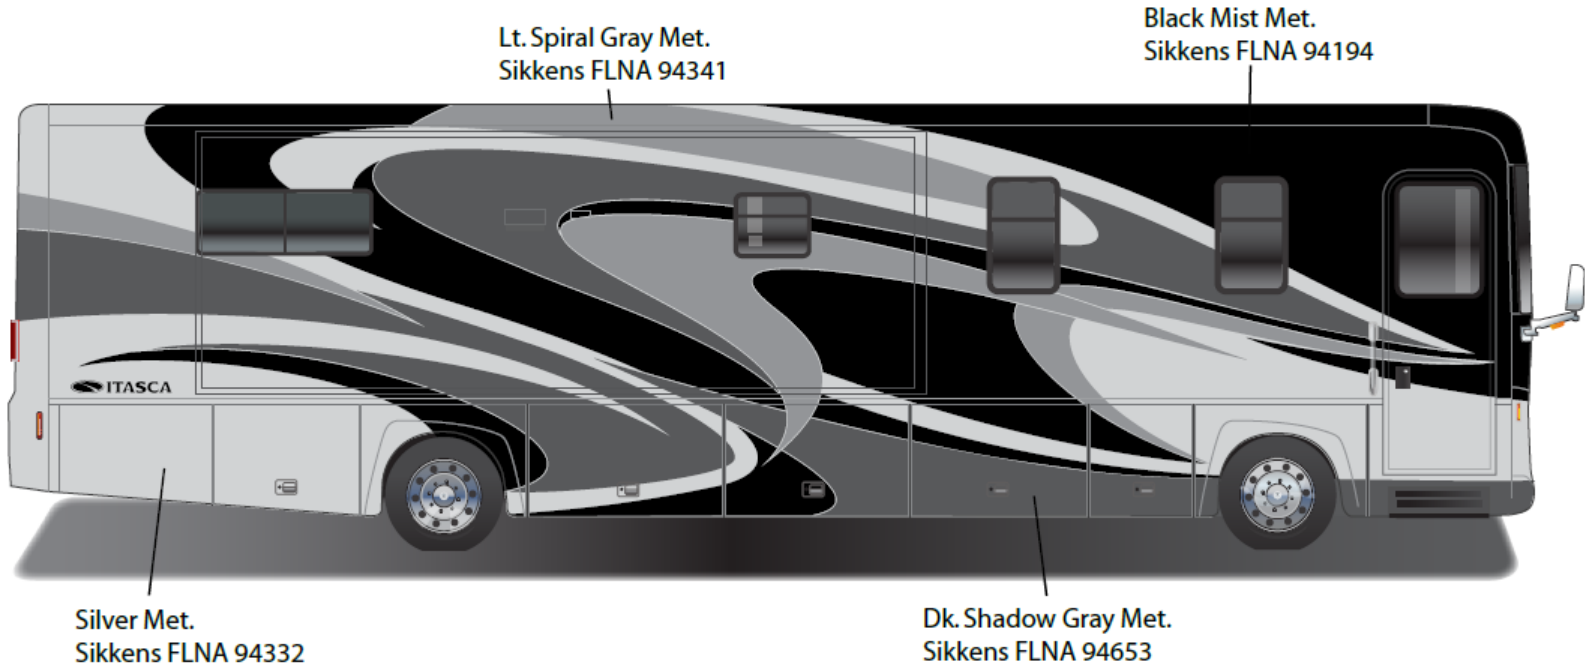

Meridian - Full Body Paint Option Code 92A/Titanium

Painted by CDI*