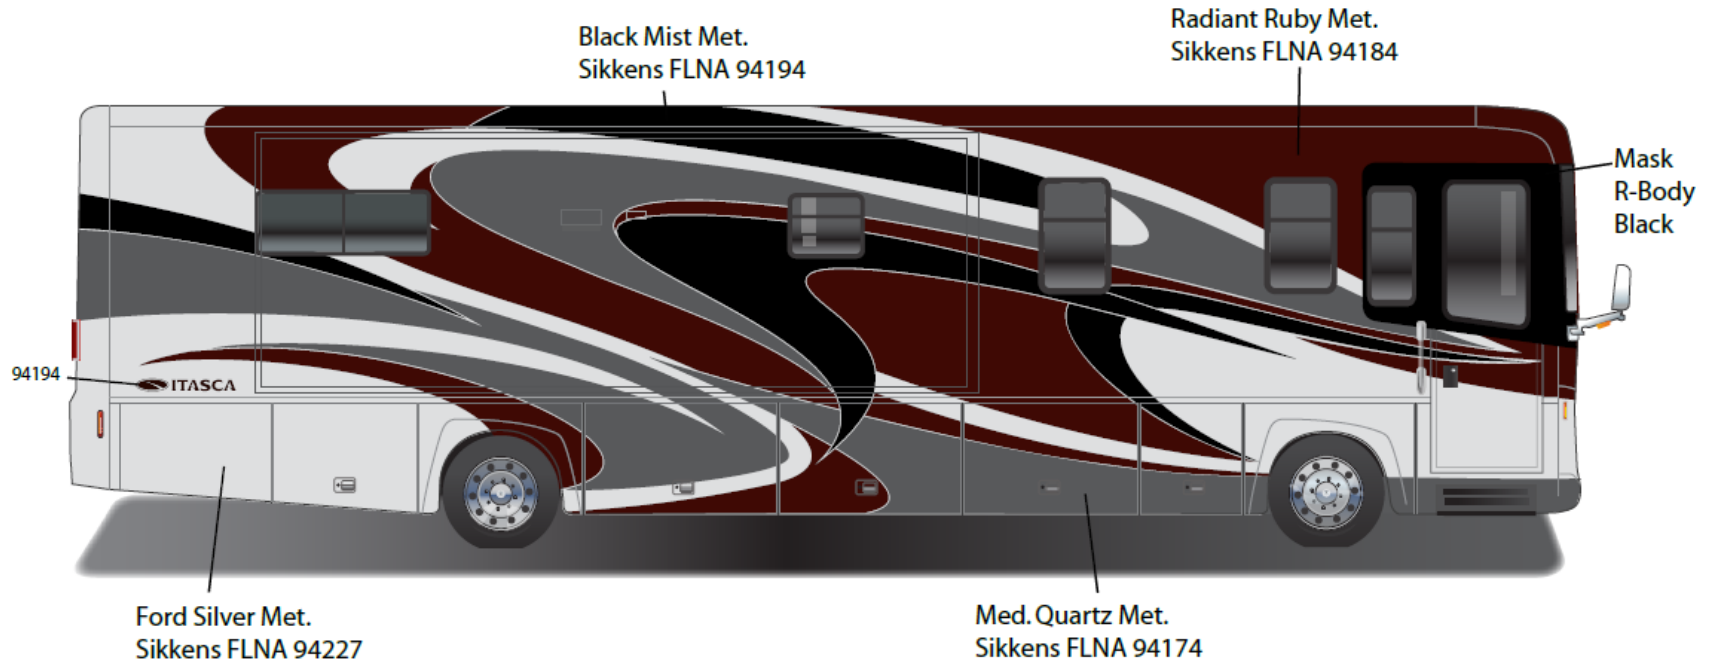

Meridian - Full Body Paint Option Code 24C/Radiant Ruby

Painted by CDI*