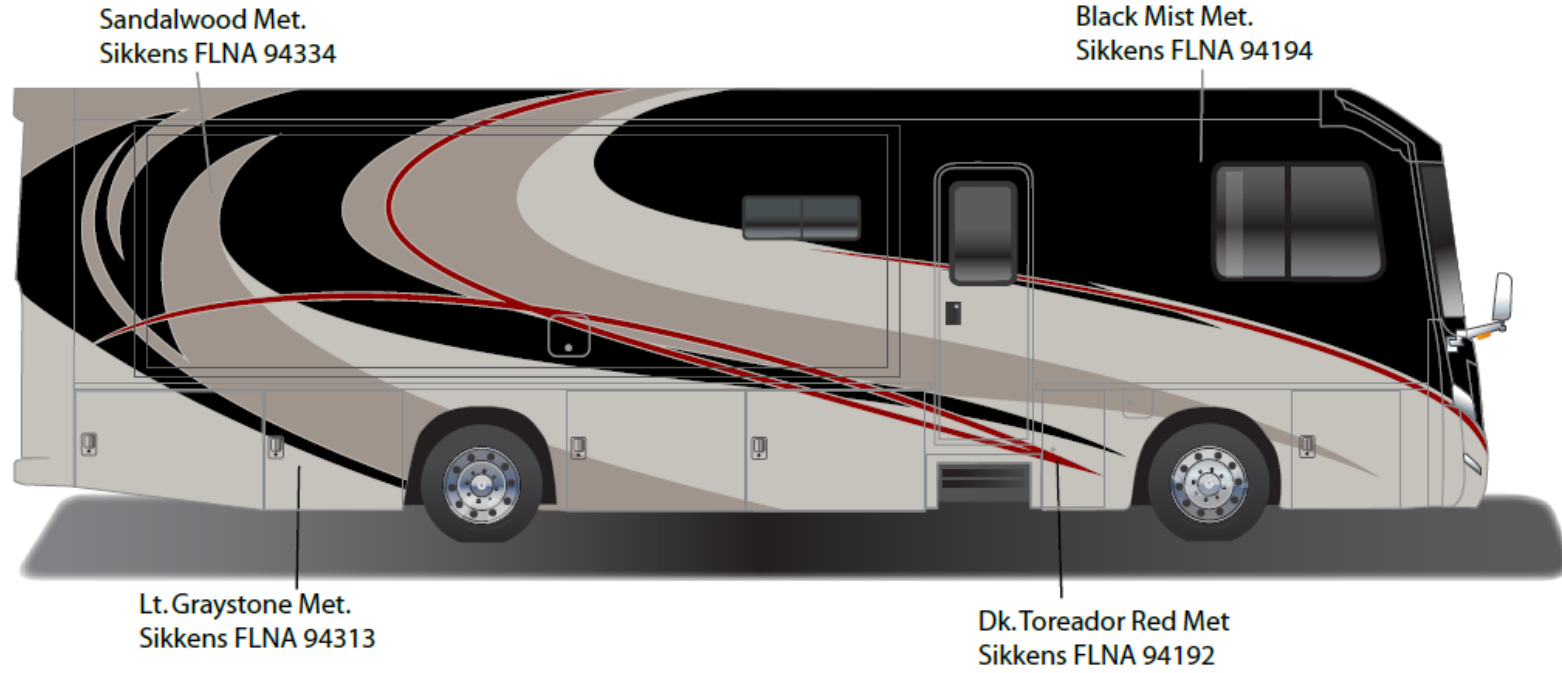

Solei – Full Body Paint Option Code 92A/Red Maple

Painted by CDI*