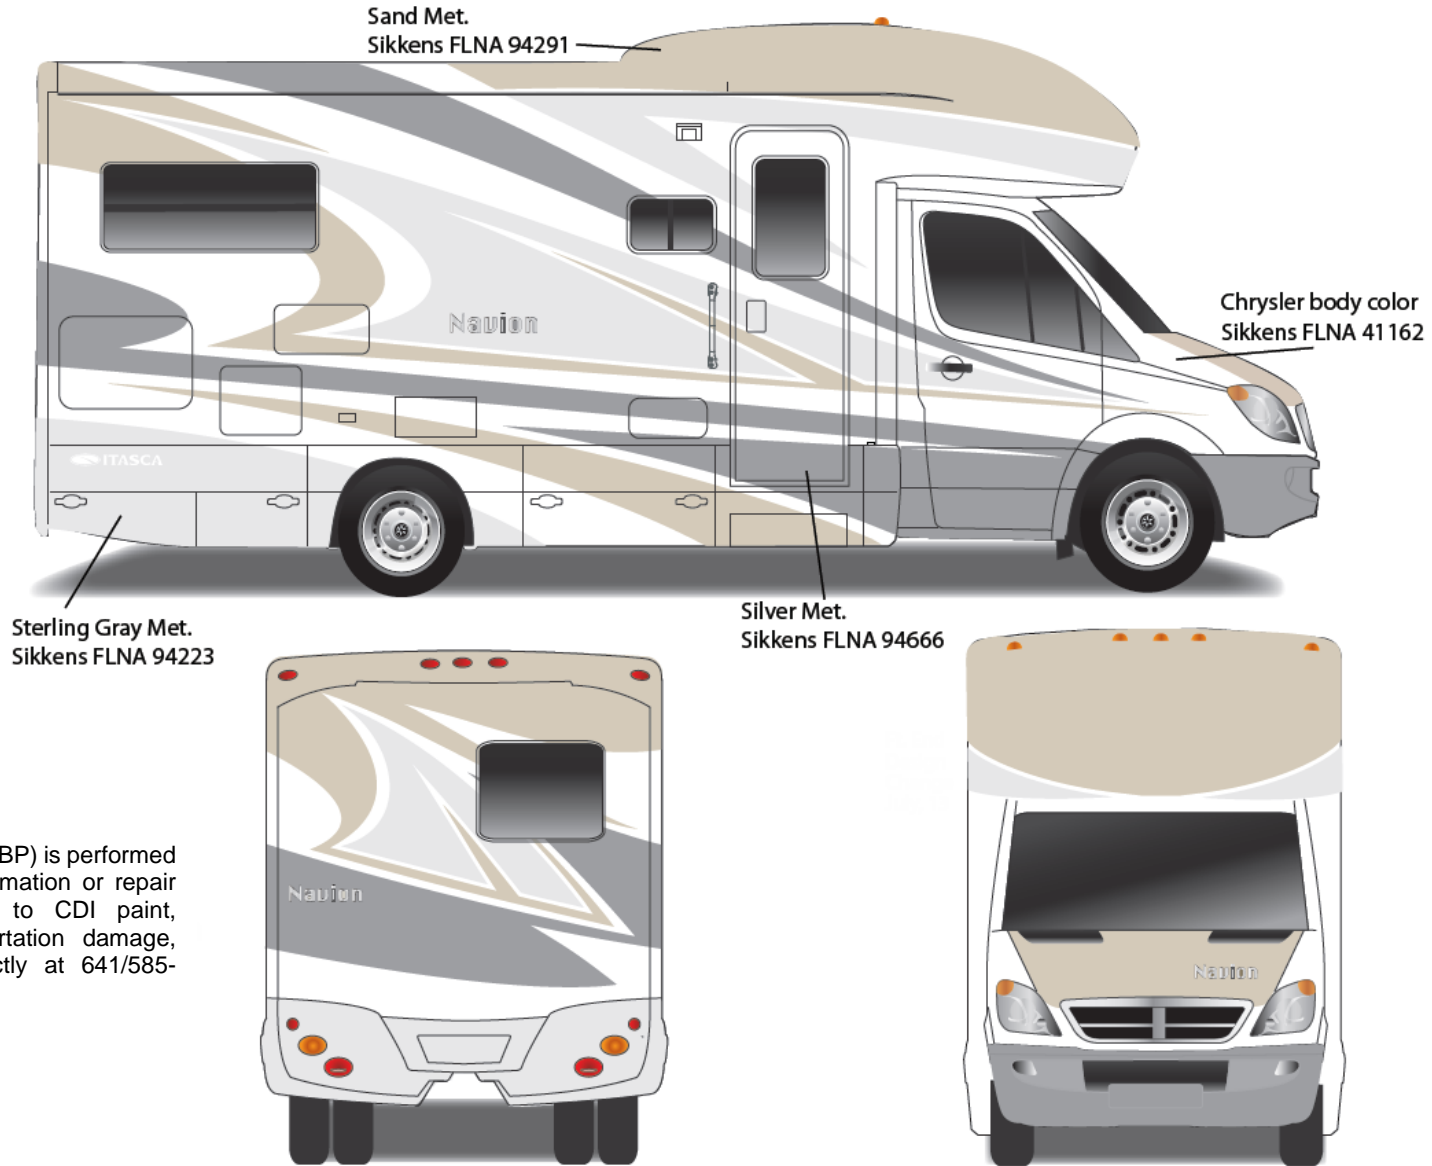

Navion - Full Body Paint Option Code 92A/Fieldstone

Painted by CDI*

*Full-Body Paint (FBP) is performed by CDI. For information or repair approval specific to CDI paint, excluding transportation damage, contact CDI directly at 641/585-5900.