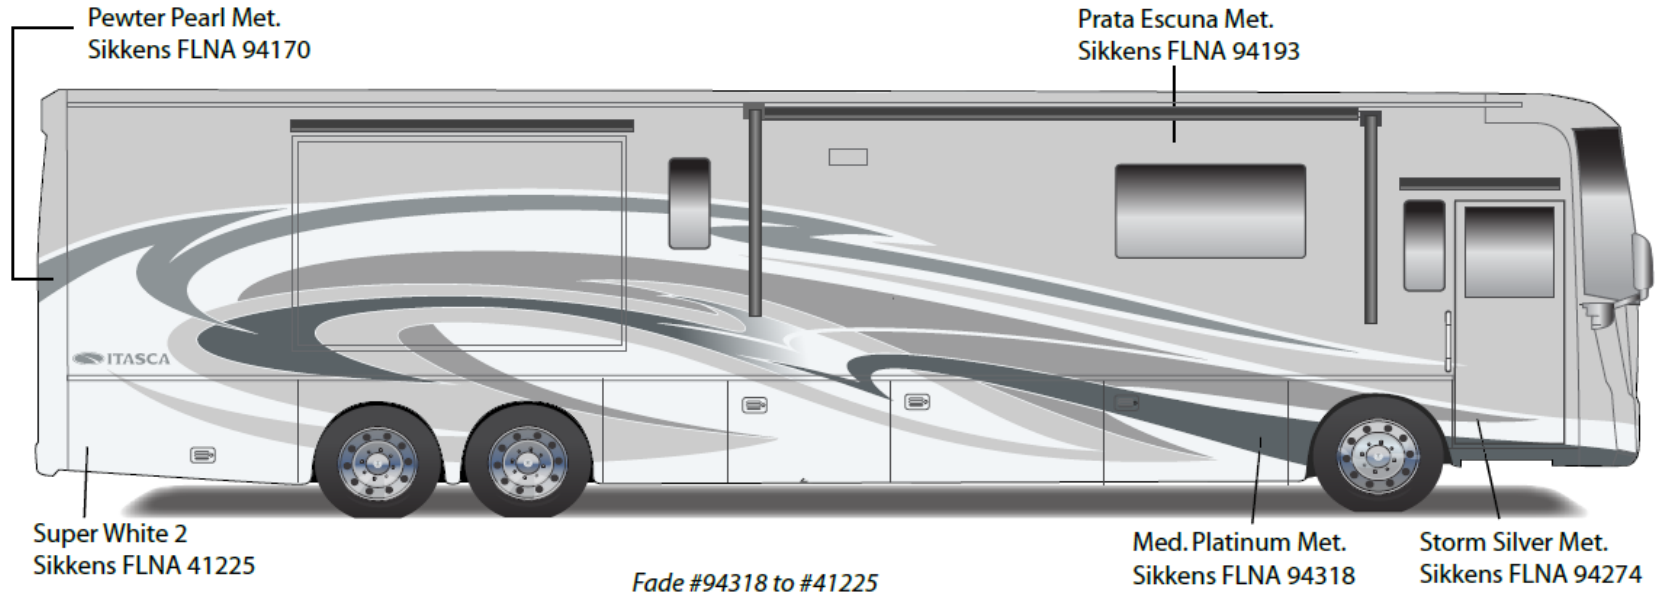

Ellipse - Full Body Paint Option Code 92A/Silver Lining

Painted by CDI*