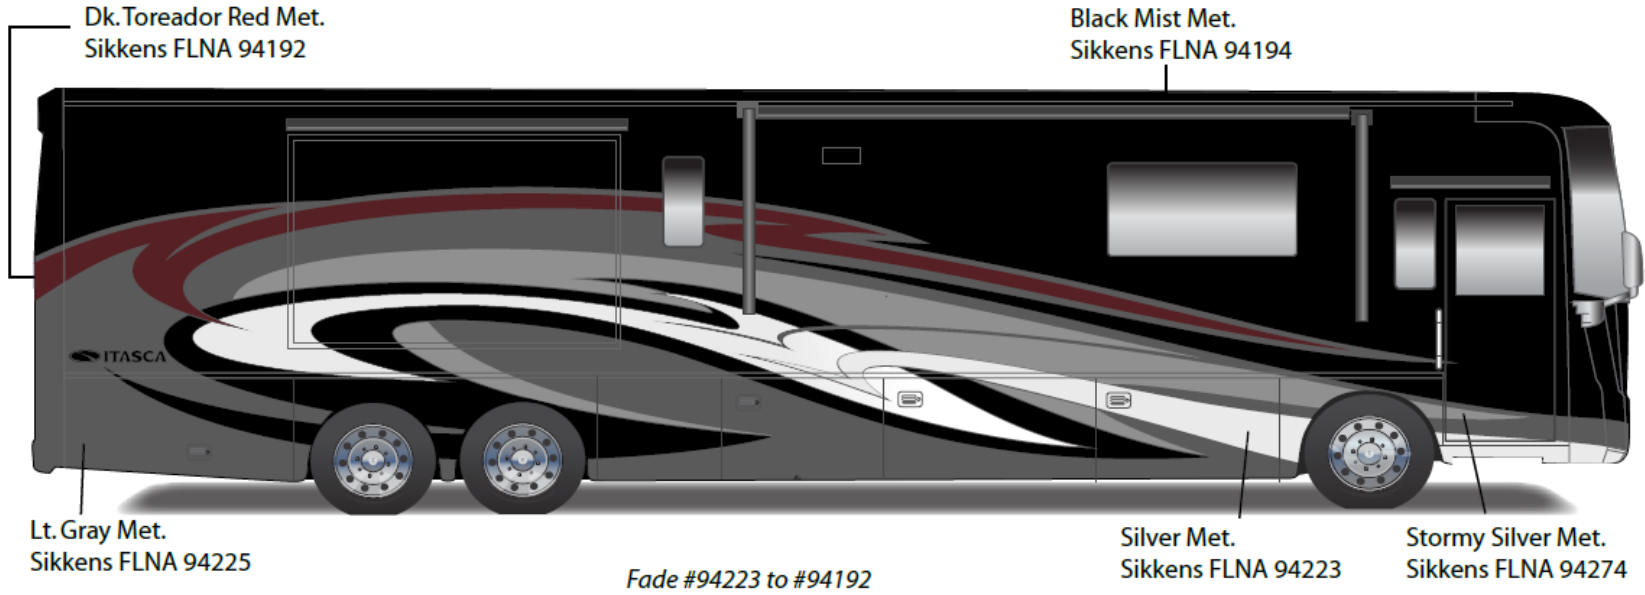

Ellipse - Full Body Paint Option Code 24L/Silver Maple

Painted by CDI*