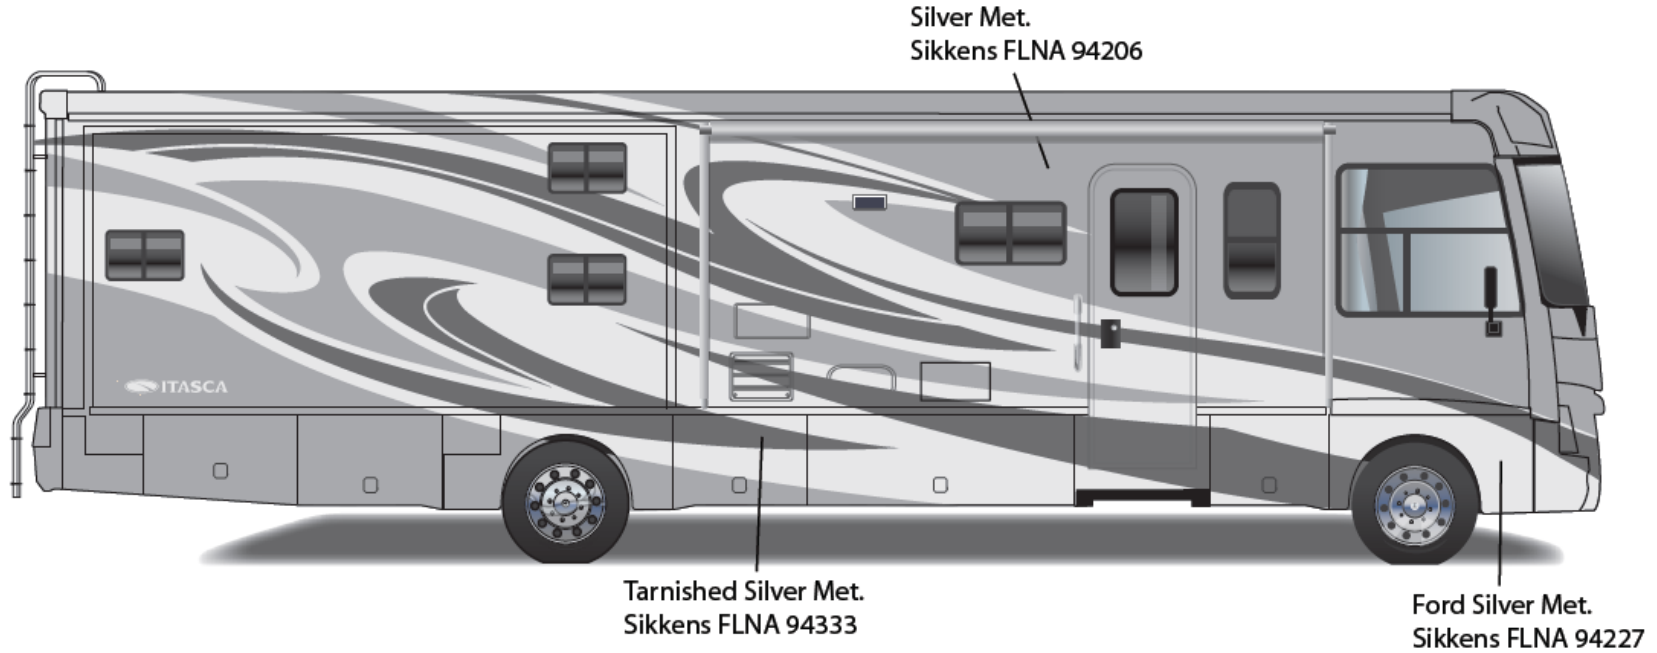

Sunova - Full Body Paint Option Code 27A/Cloud

Painted by CDI*