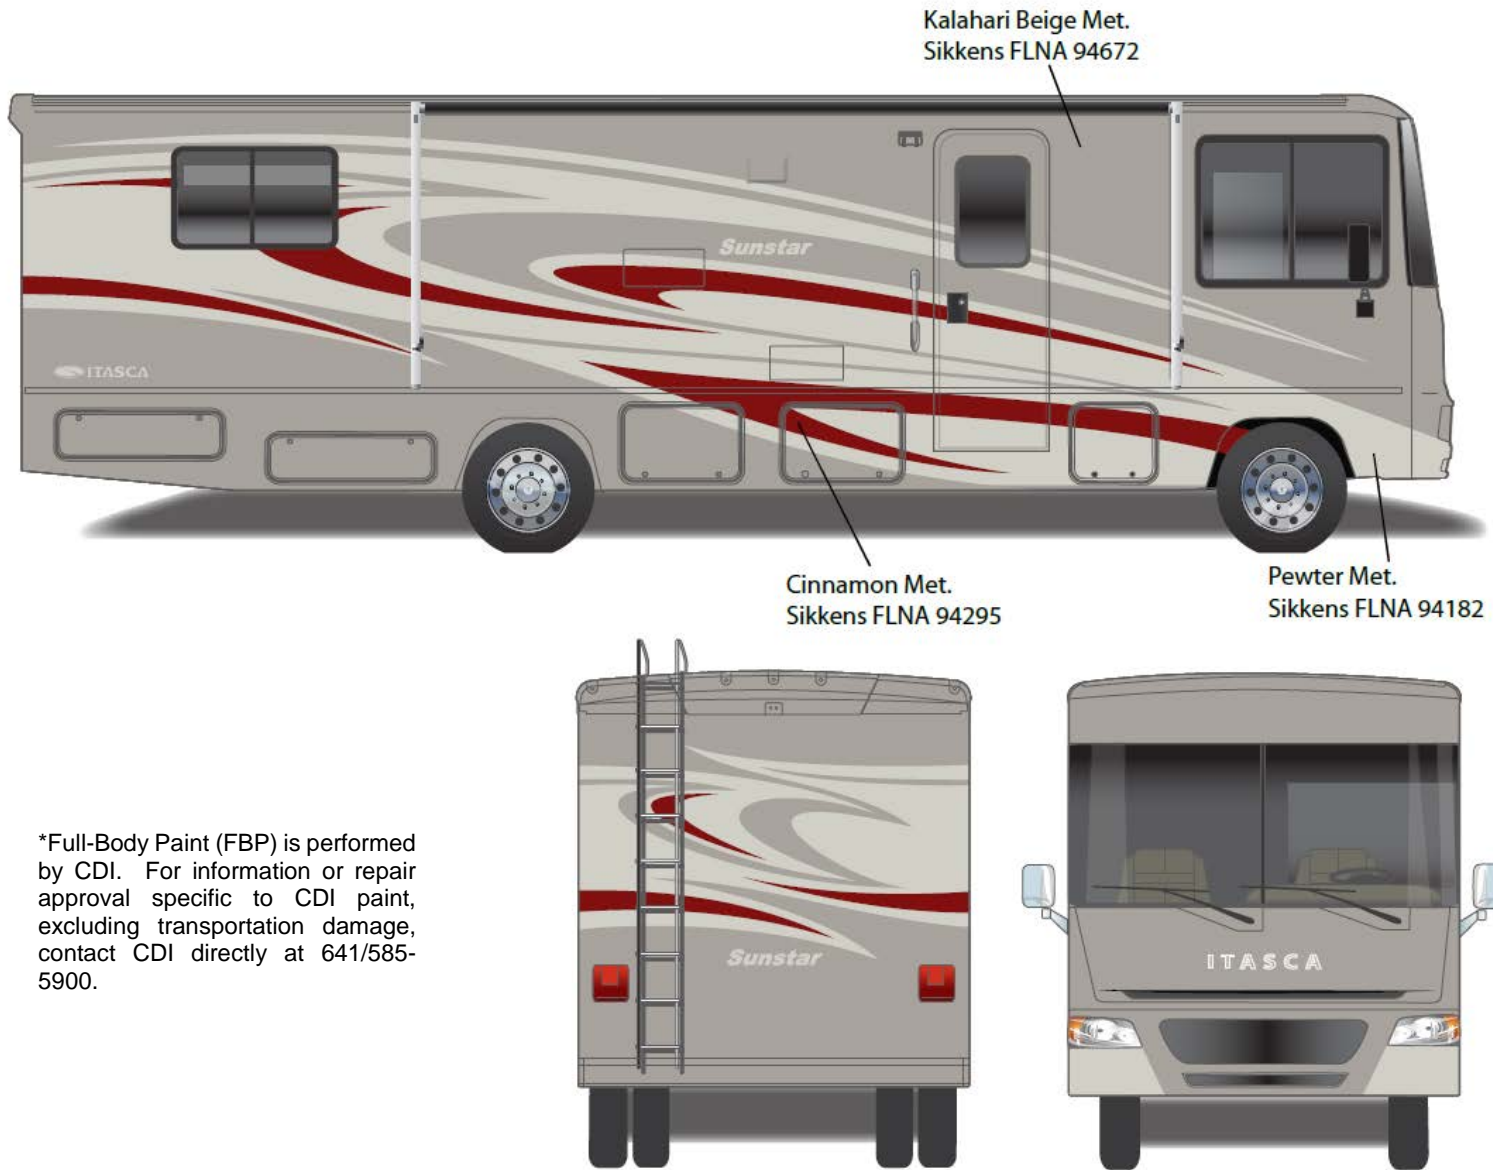

## *Sunstar - Full Body Paint Option Code 24B/Paprika*

Painted by CDI\*

\*Full-Body Paint (FBP) is performed by CDI. For information or repair approval specific to CDI paint, excluding transportation damage, contact CDI directly at 641/585-5900.