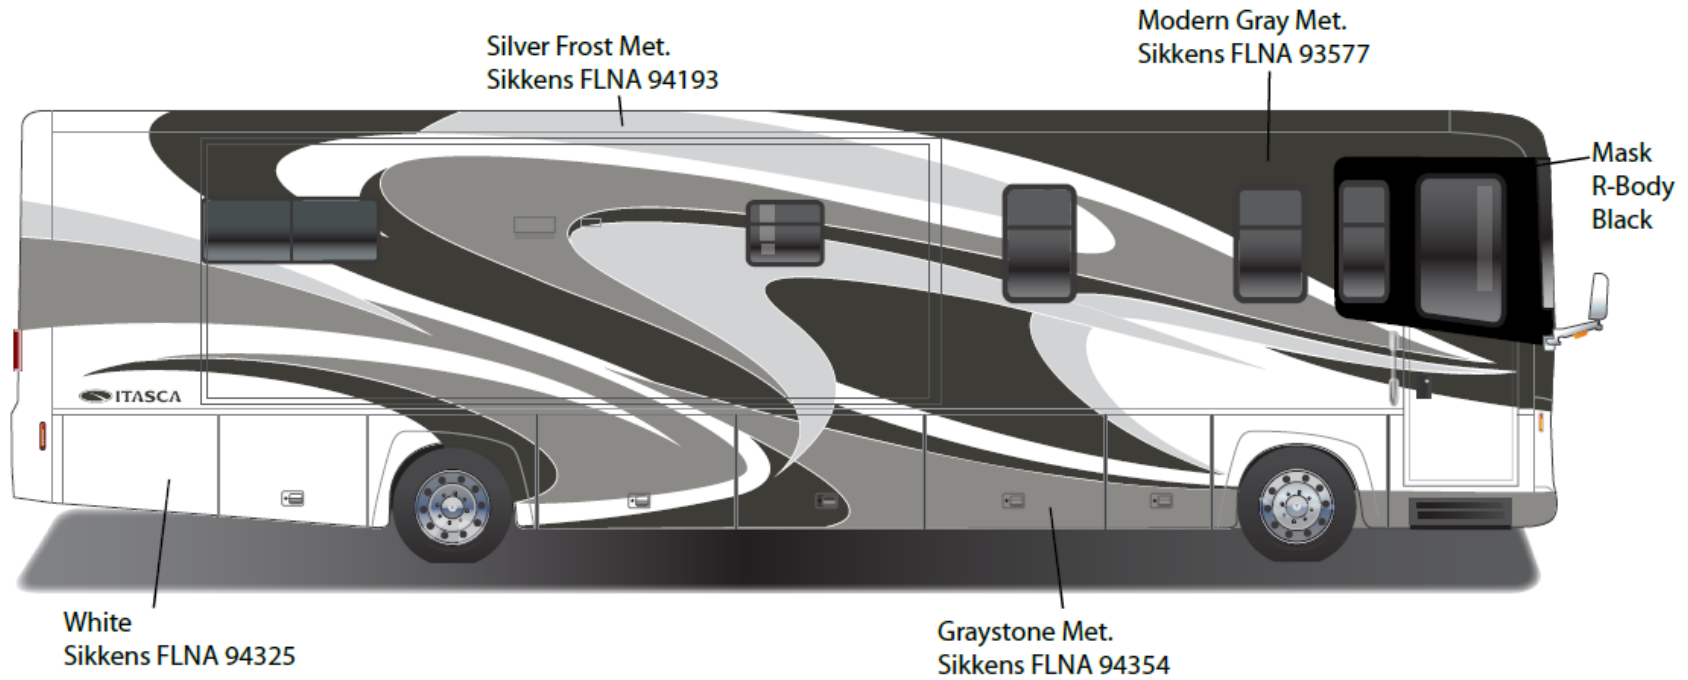

Meridian - Full Body Paint Option Code 24L/Graystone

Painted by CDI*