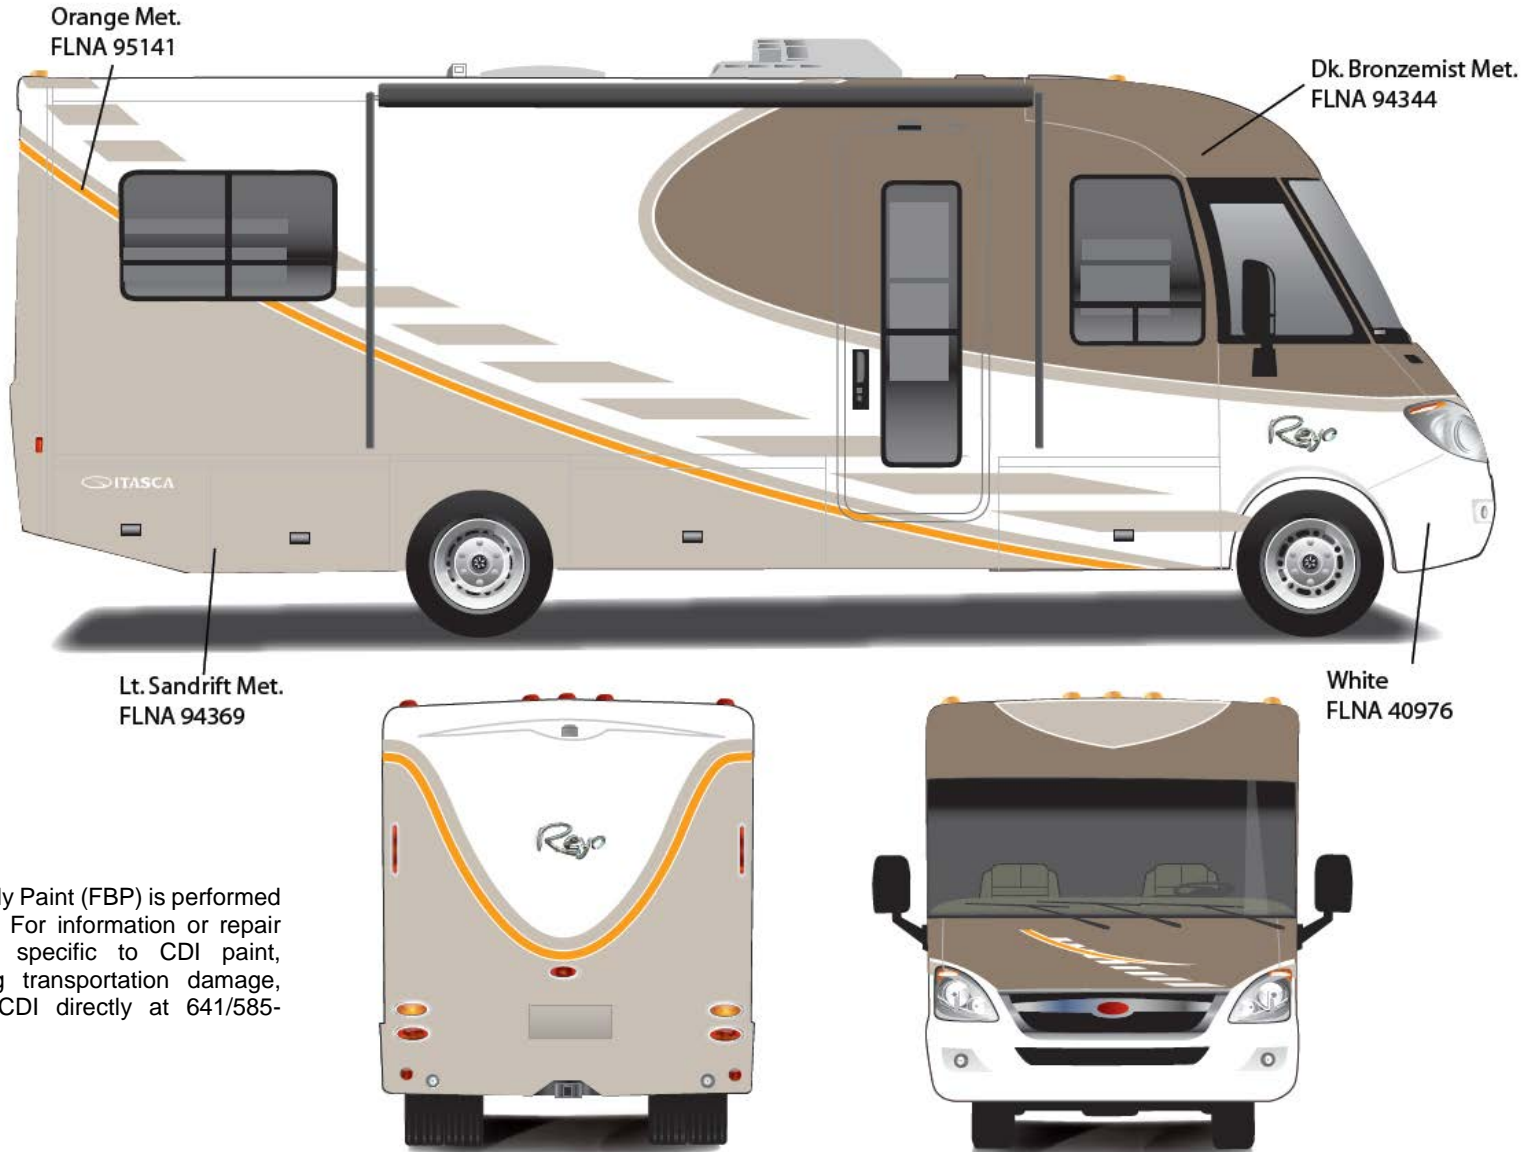

Revo - Full Body Paint Option Code 24H/Sandrift

Painted by CDI*

*Full-Body Paint (FBP) is performed by CDI. For information or repair approval specific to CDI paint, excluding transportation damage, contact CDI directly at 641/585-5900.