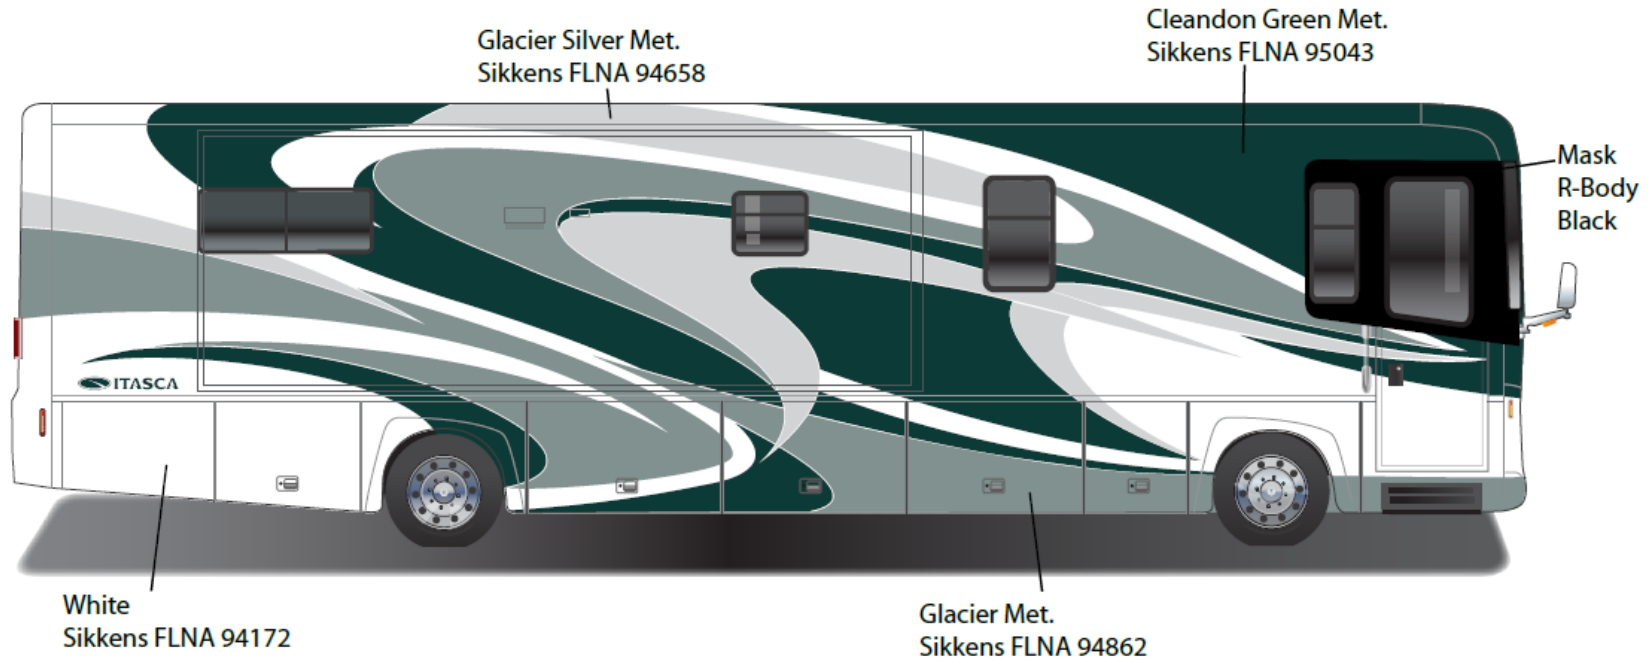

Meridian - Full Body Paint Option Code 24H/Glacier

Painted by CDI*