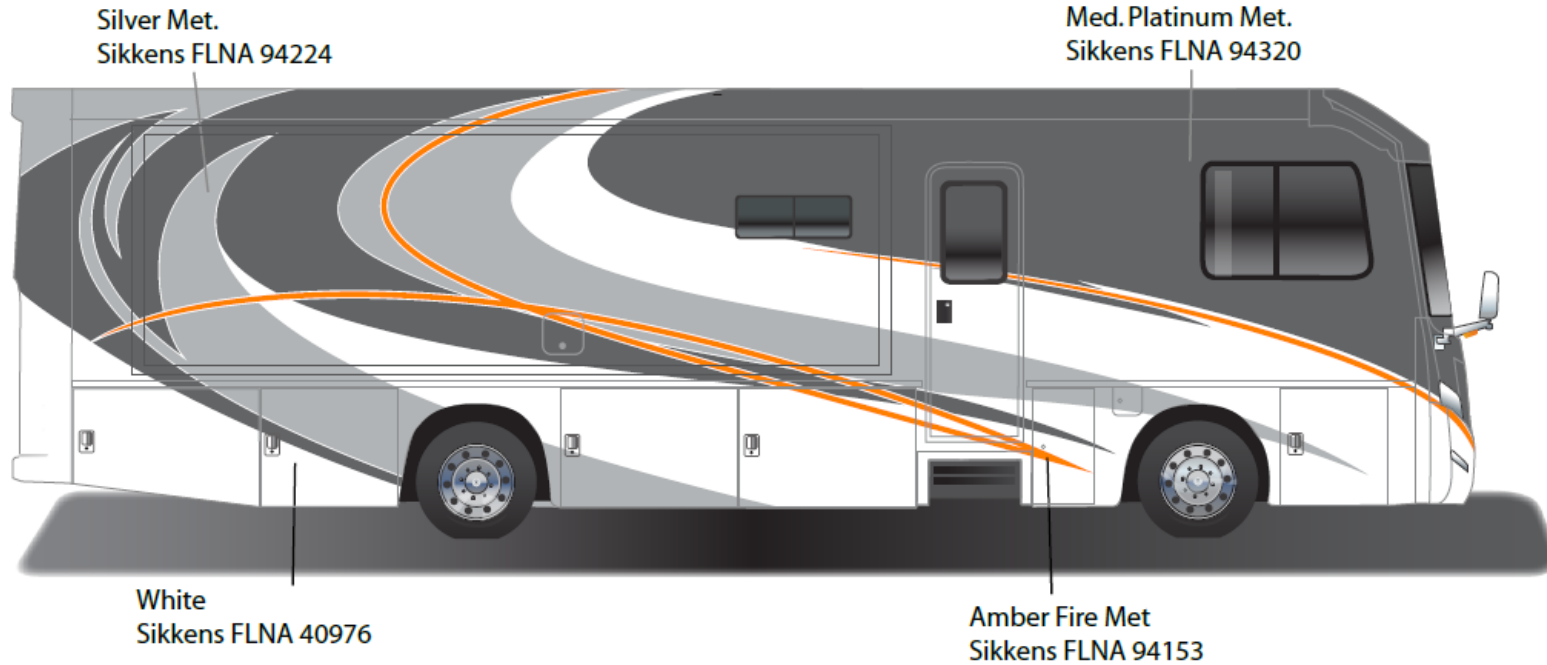

Solei - Full Body Paint Option Code 27A/Amber

Painted by CDI*