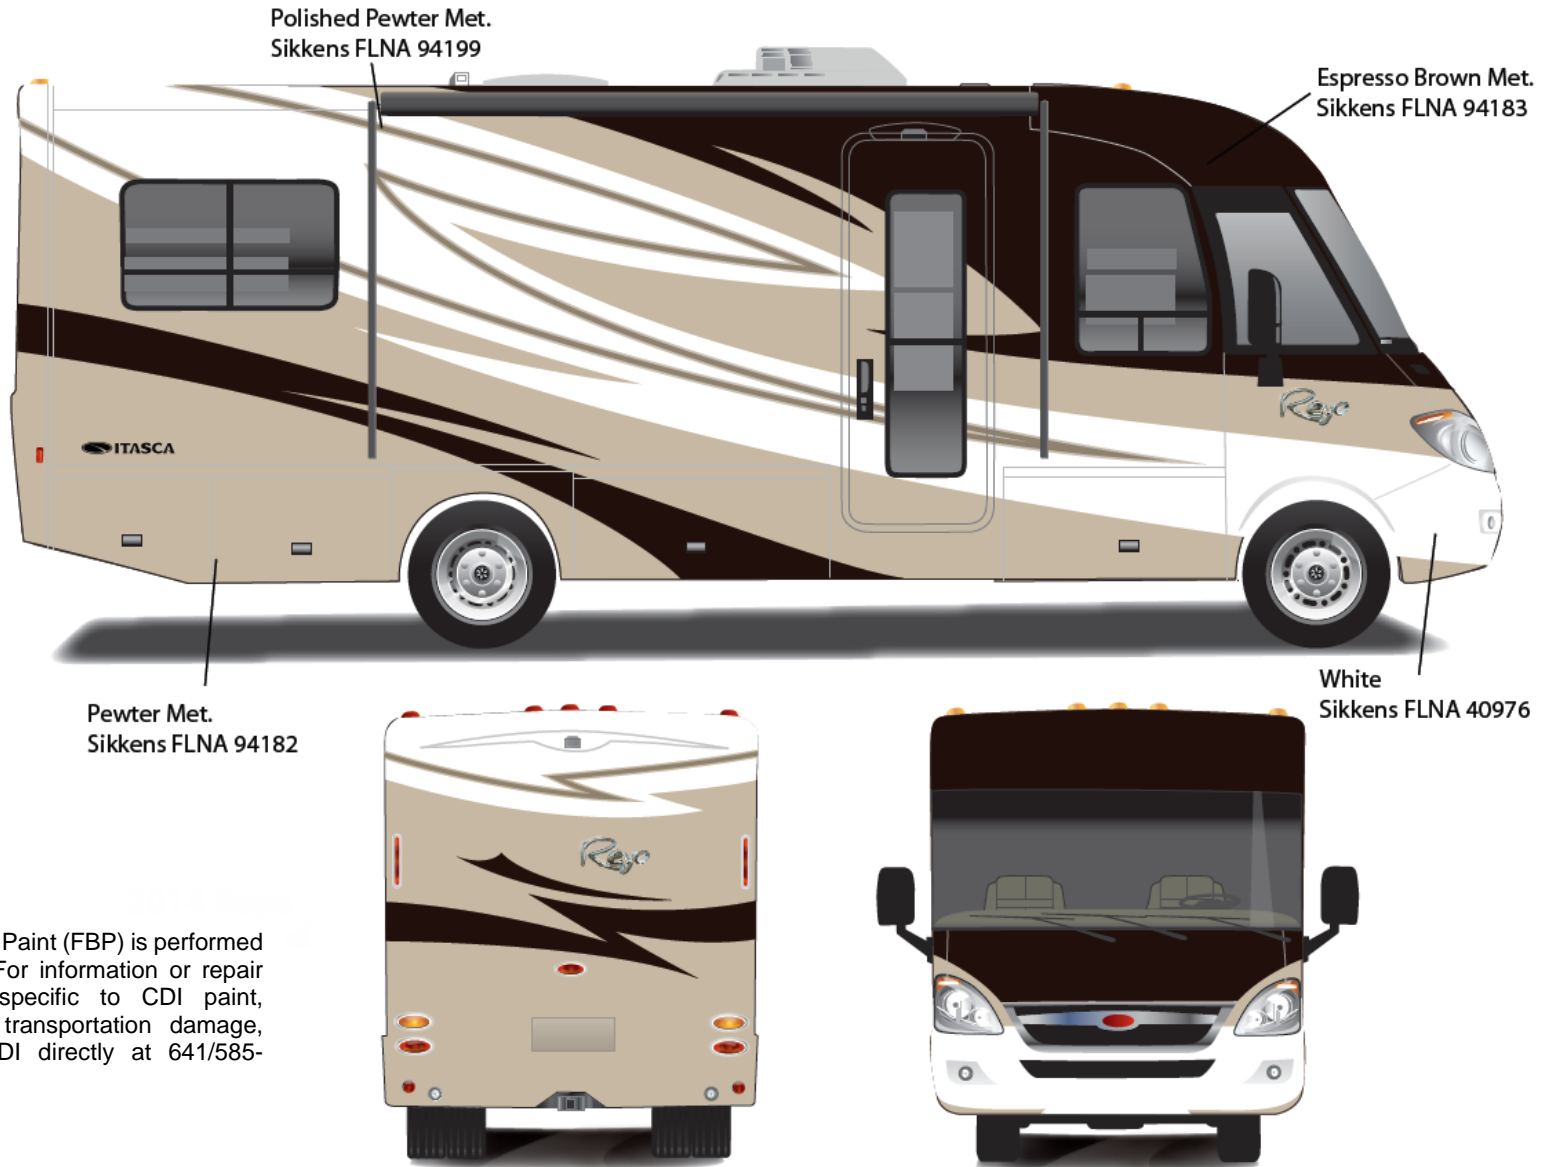

Revo – Full Body Paint Option Code 27A/Sandalwood

Painted by CDI*

*Full-Body Paint (FBP) is performed by CDI. For information or repair approval specific to CDI paint, excluding transportation damage, contact CDI directly at 641/585-5900.