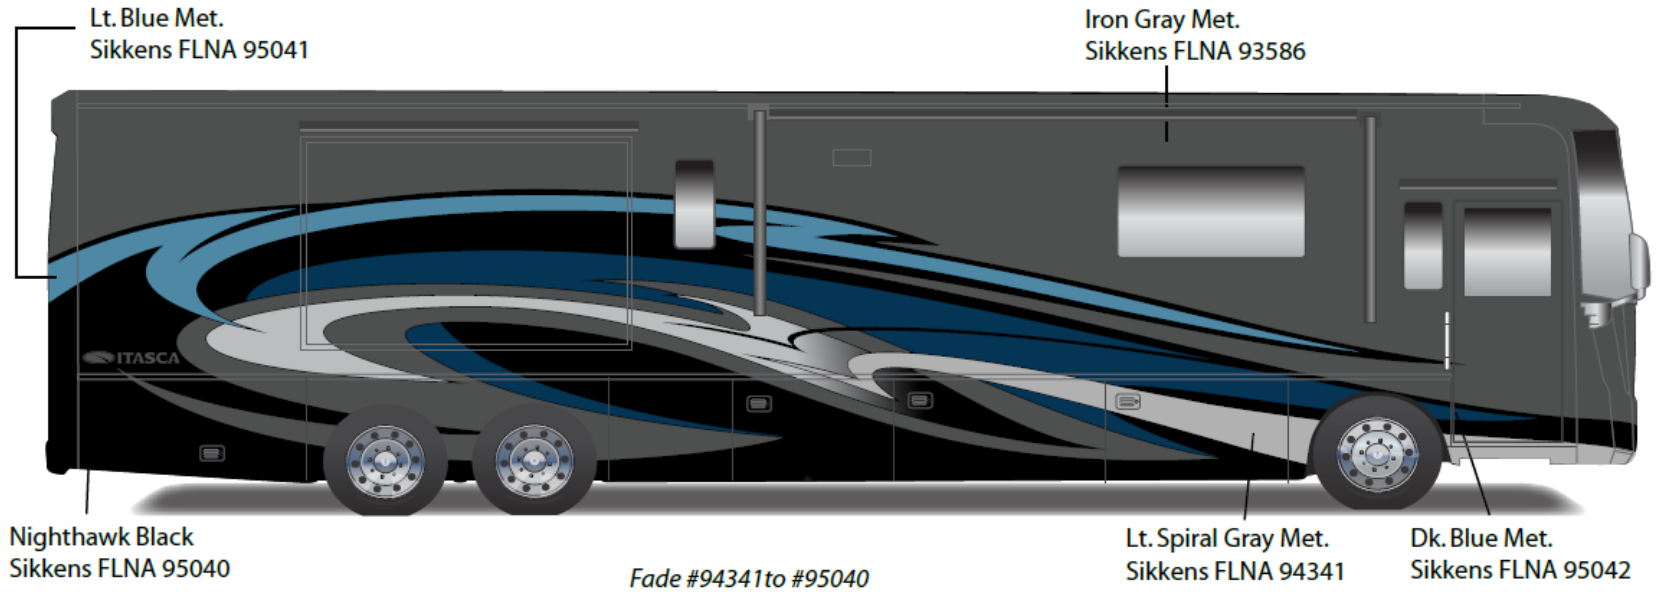

Ellipse - Full Body Paint Option Code 24C/Midnight

Painted by CDI*