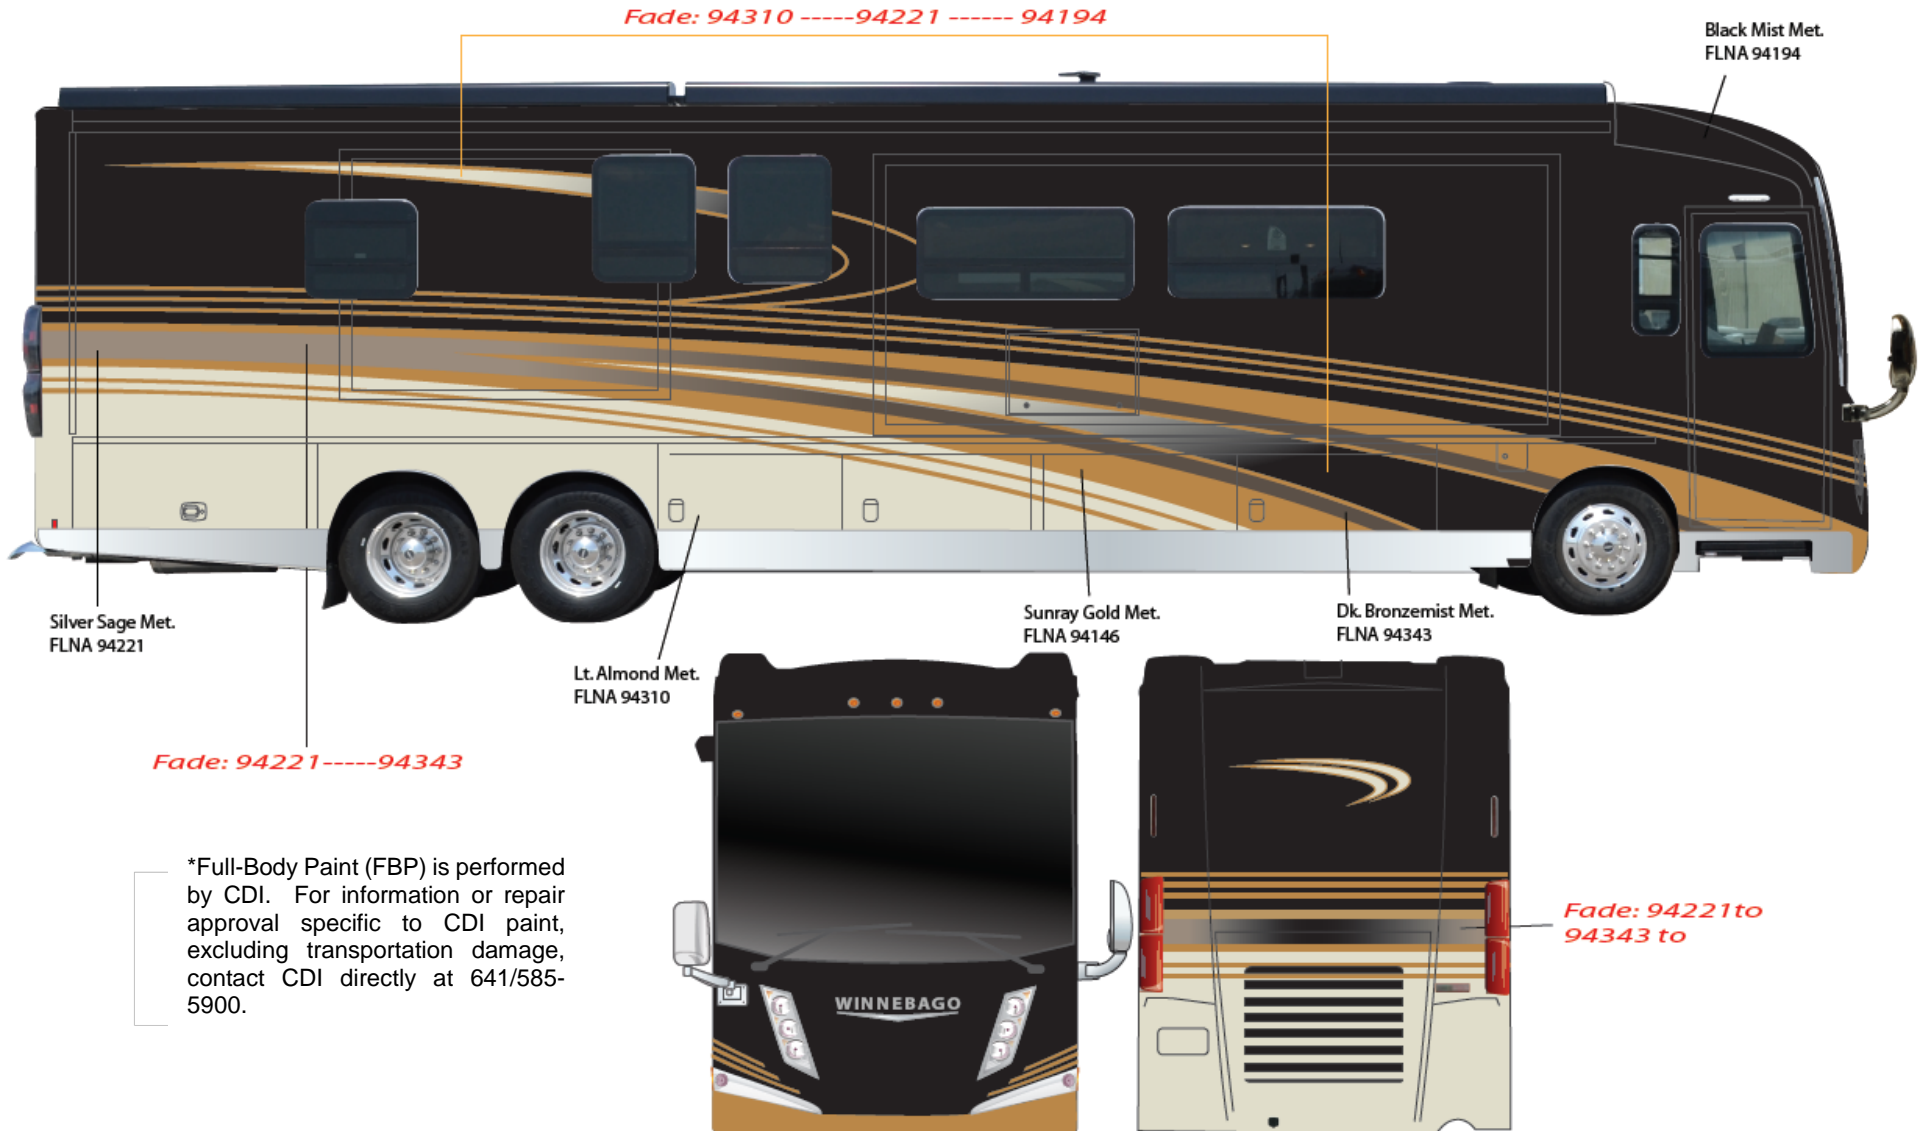

Grand Tour - Full Body Paint Option Code 24H/Sunray

Painted by CDI*

*Full-Body Paint (FBP) is performed by CDI. For information or repair approval specific to CDI paint, excluding transportation damage, contact CDI directly at 641/585-5900.