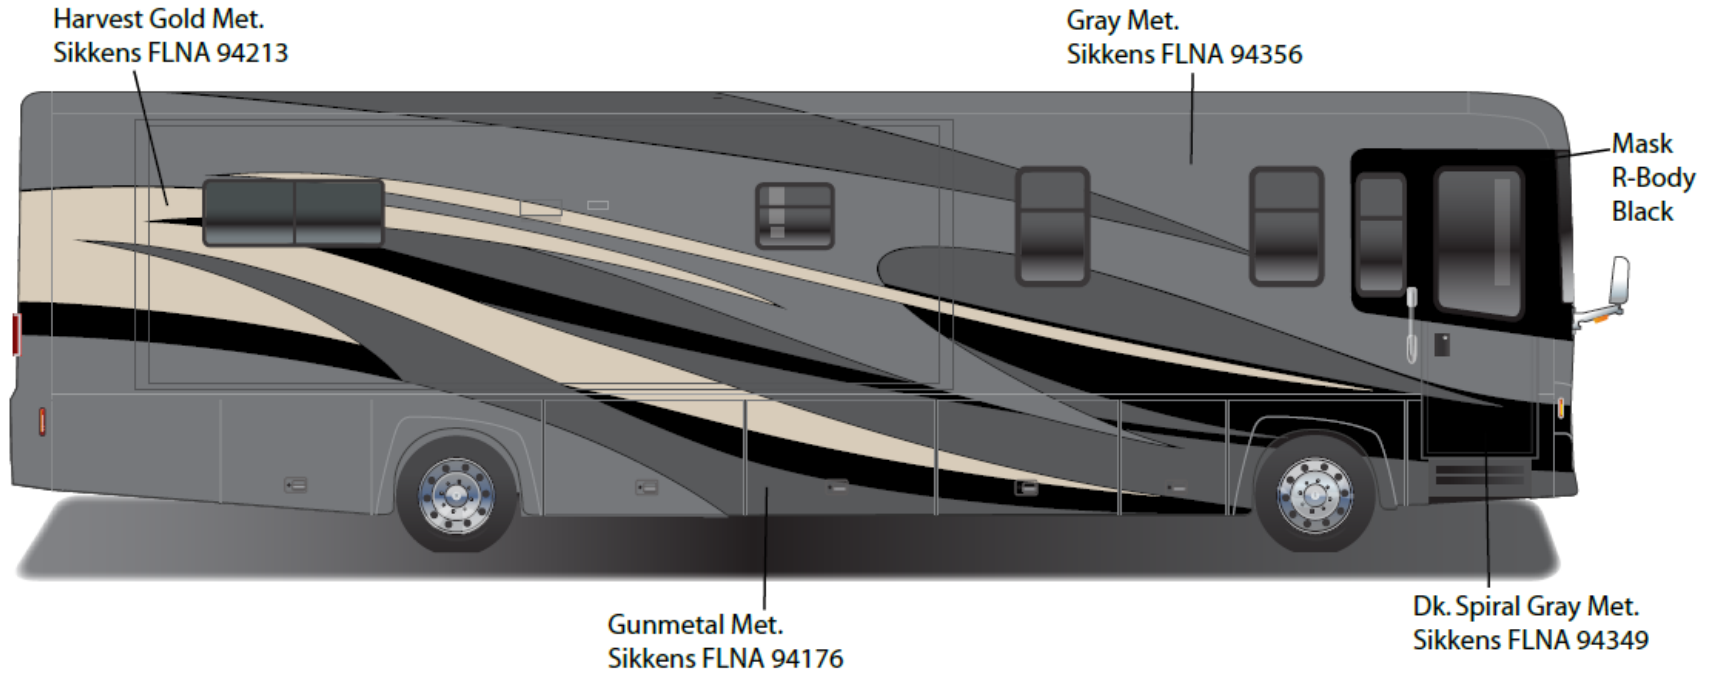

Journey - Full Body Paint Option Code 24C/Ebony

Painted by CDI*