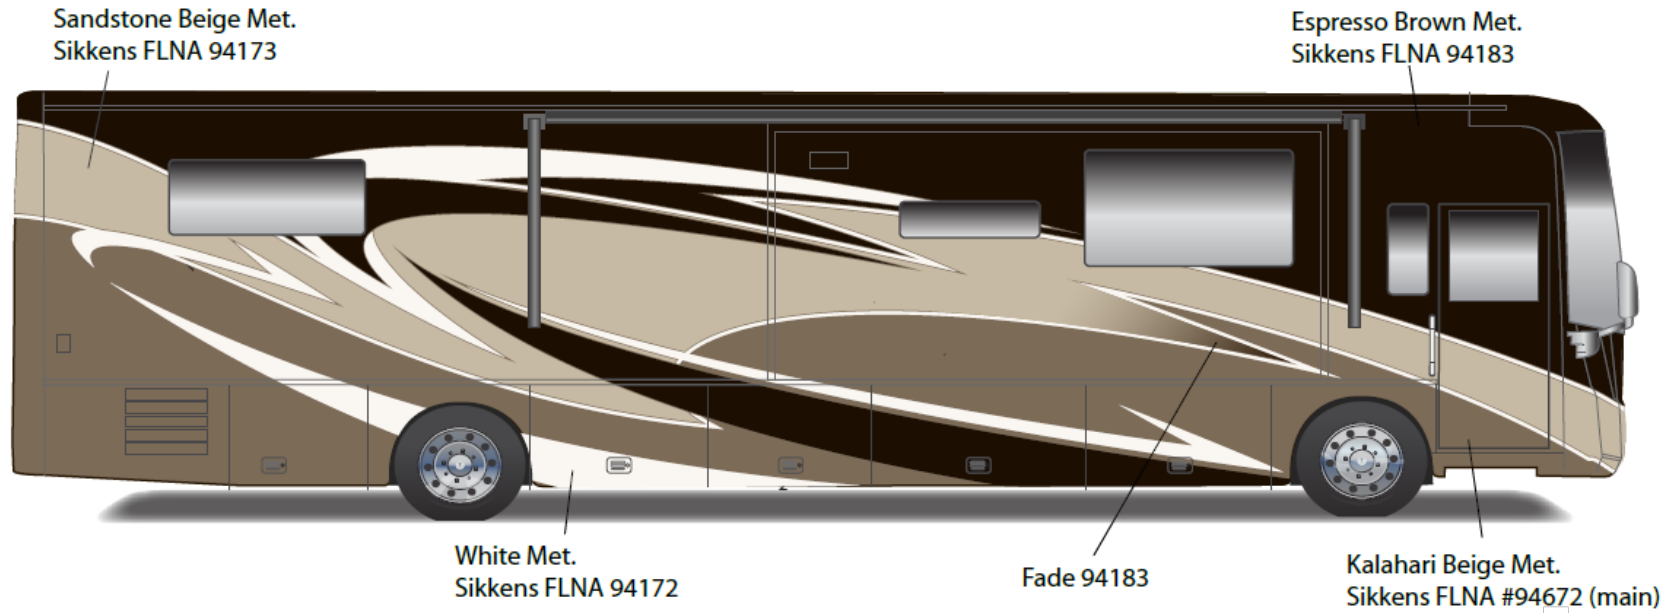

# Tour - Full Body Paint Option Code 27A/Kalahari

Painted by CDI\*

\*Full-Body Paint (FBP) is performed by CDI. For information or repair approval specific to CDI paint, excluding transportation damage, contact CDI directly at 641/585-5900.