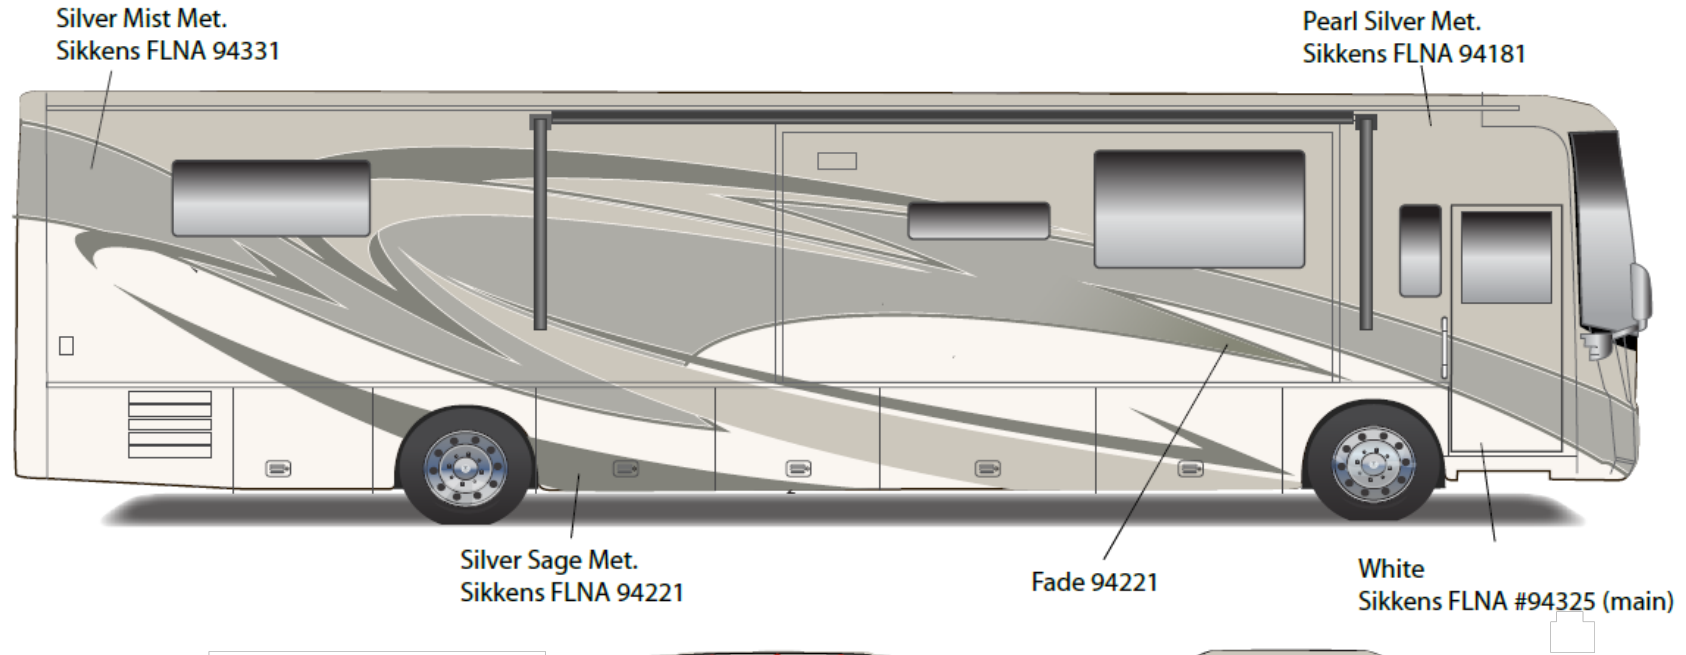

Tour - Full Body Paint Option Code 24B/Pearl

Painted by CDI*