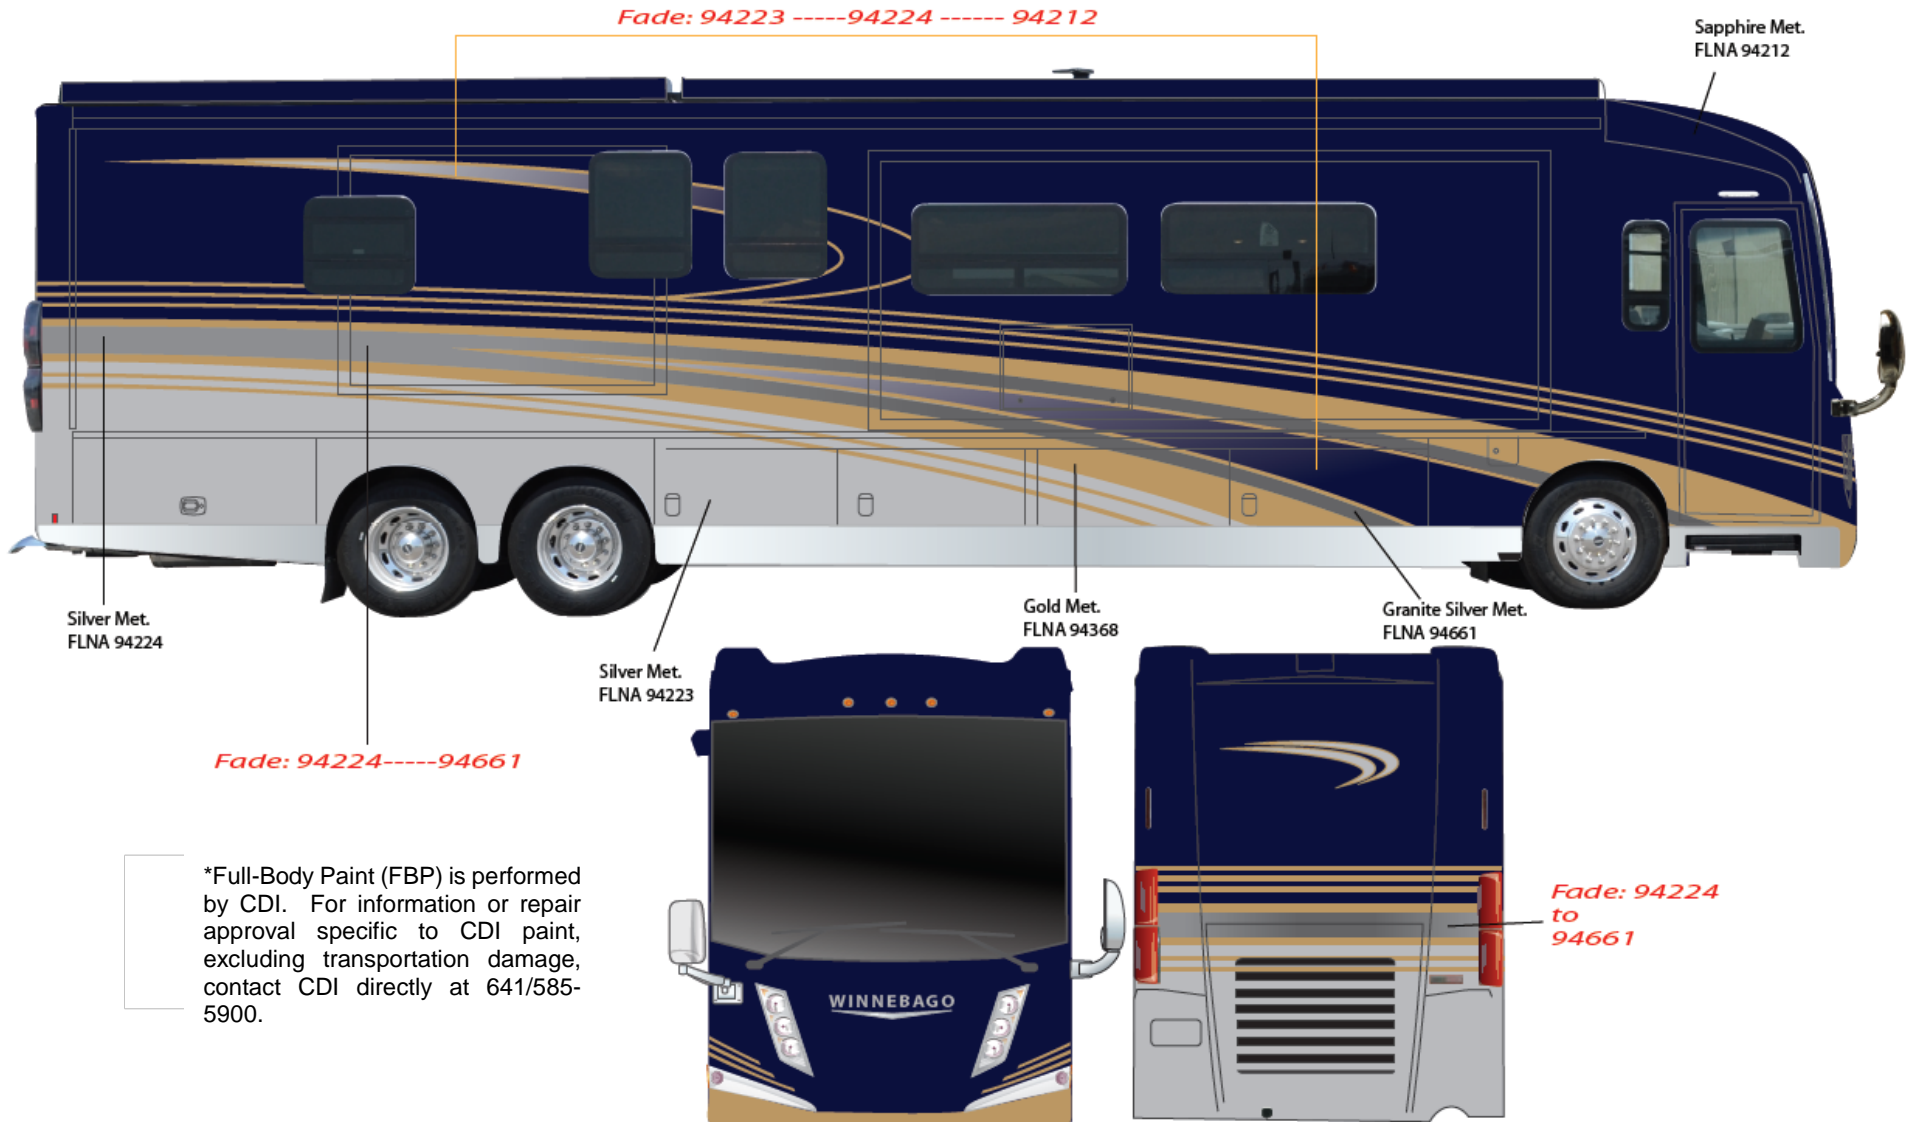

Grand Tour - Full Body Paint Option Code 24B/Lauderdale

Painted by CDI*