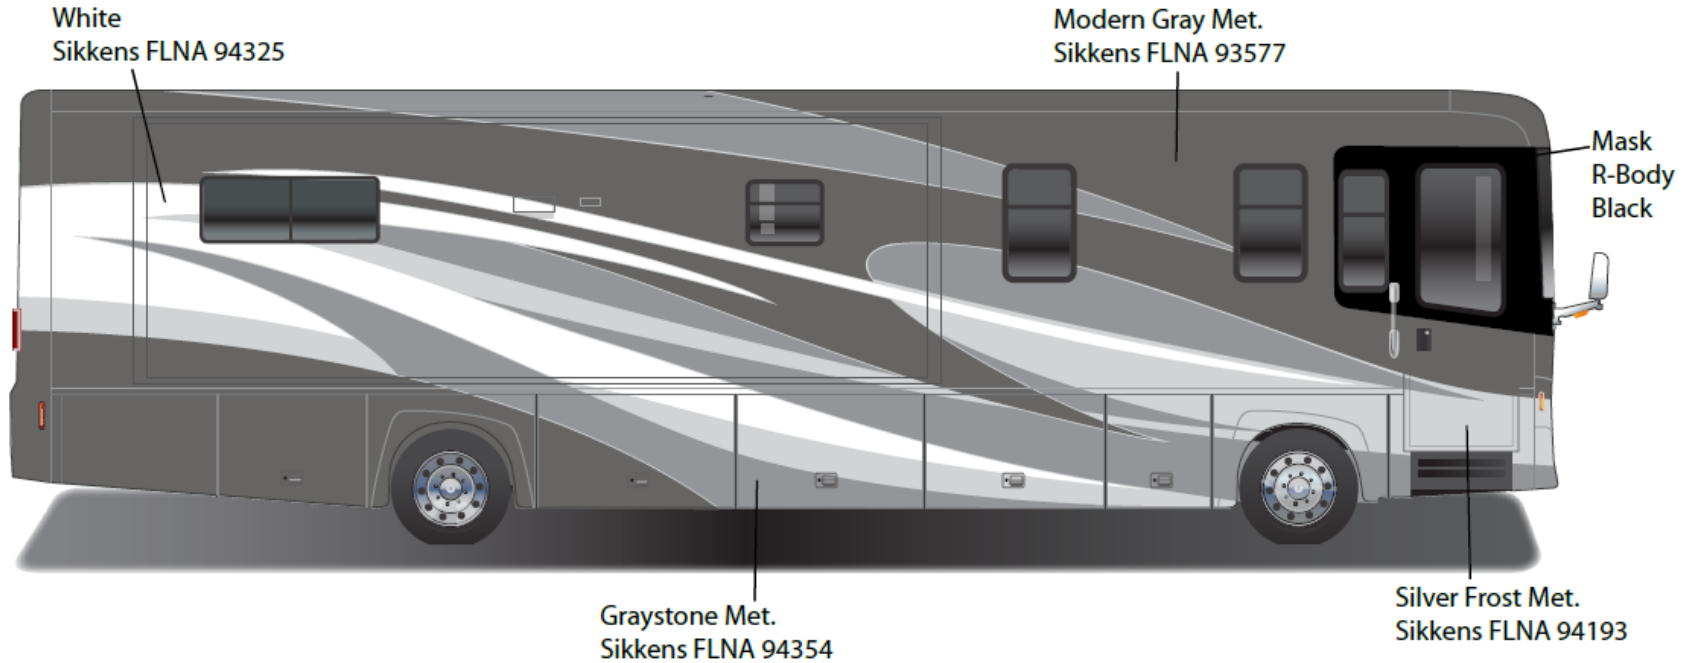

Journey - Full Body Paint Option Code 92A/Graystone

Painted by CDI*