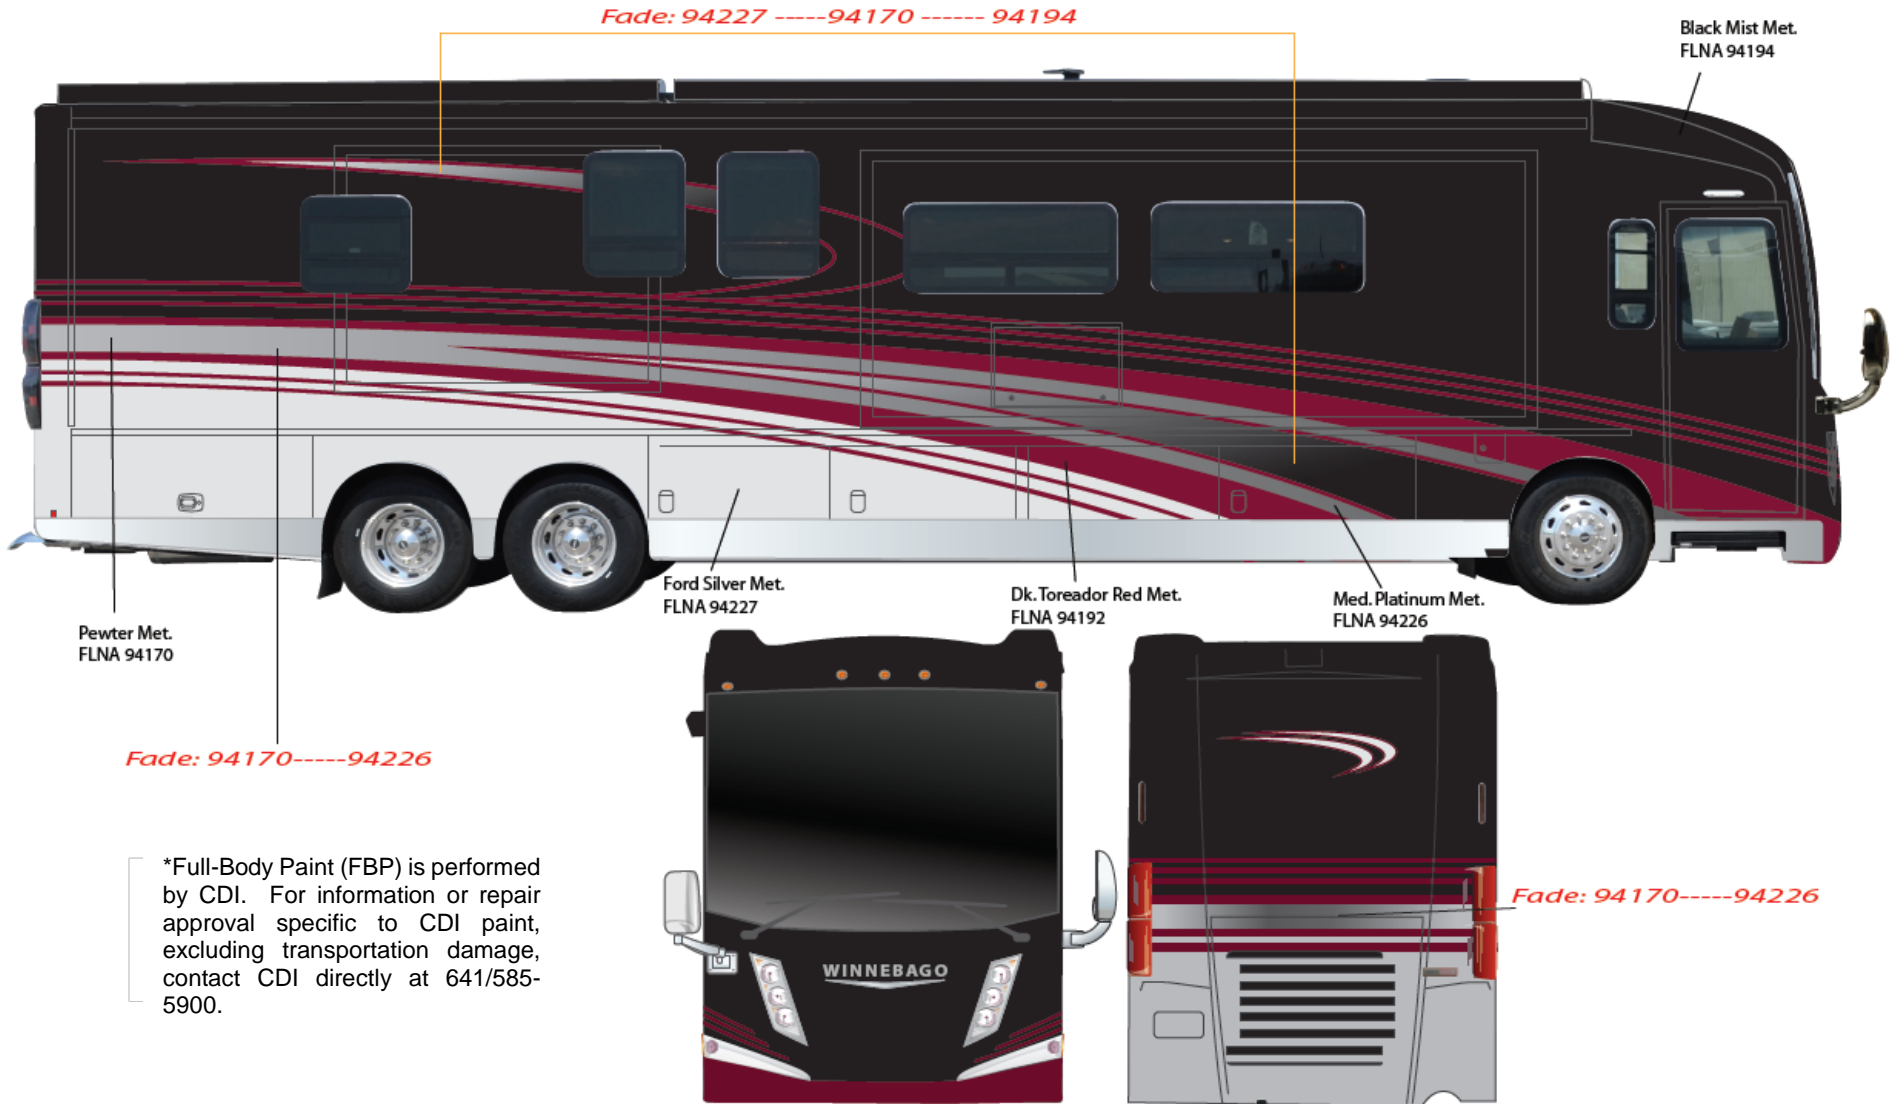

Grand Tour - Full Body Paint Option Code 24C/Bordeaux

Painted by CDI*

*Full-Body Paint (FBP) is performed by CDI. For information or repair approval specific to CDI paint, excluding transportation damage, contact CDI directly at 641/585-5900.