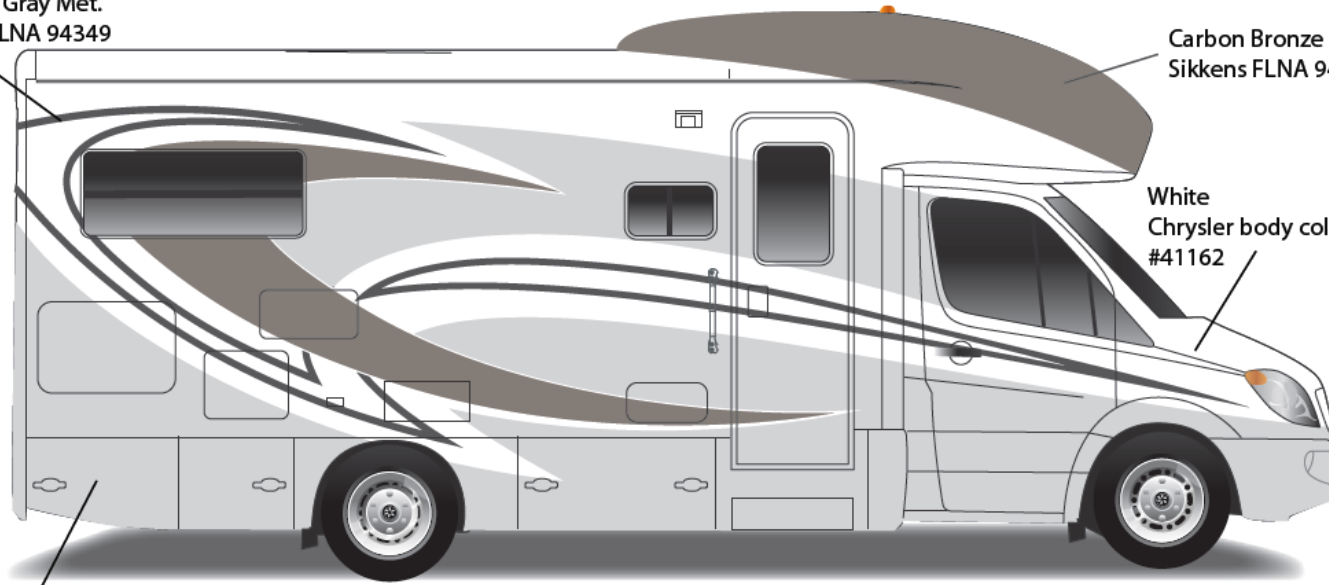

View - Full Body Paint Option Code 24C/Arctic Silver

Painted by CDI*

Dk. Spiral Gray Met.
Sikkens FLNA 94349

Carbon Bronze Met.
Sikkens FLNA 94275

White
Chrysler body color
#41162

Arctic Silver Met.
Sikkens FLNA 94297

*Full-Body Paint (FBP) is performed by CDI. For information or repair approval specific to CDI paint, excluding transportation damage, contact CDI directly at 641/585-5900.