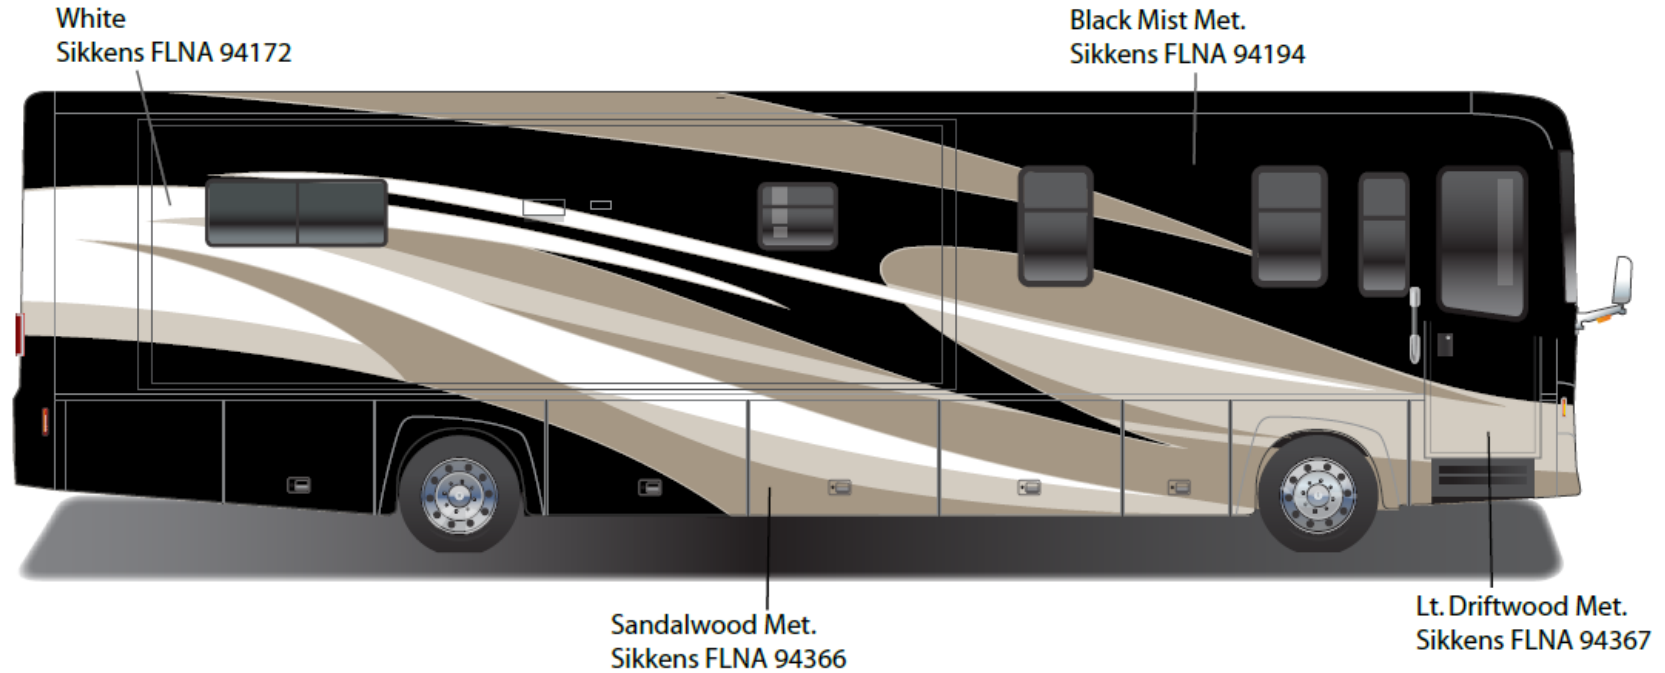

Journey - Full Body Paint Option Code 27A/Light Sandalwood

Painted by CDI*