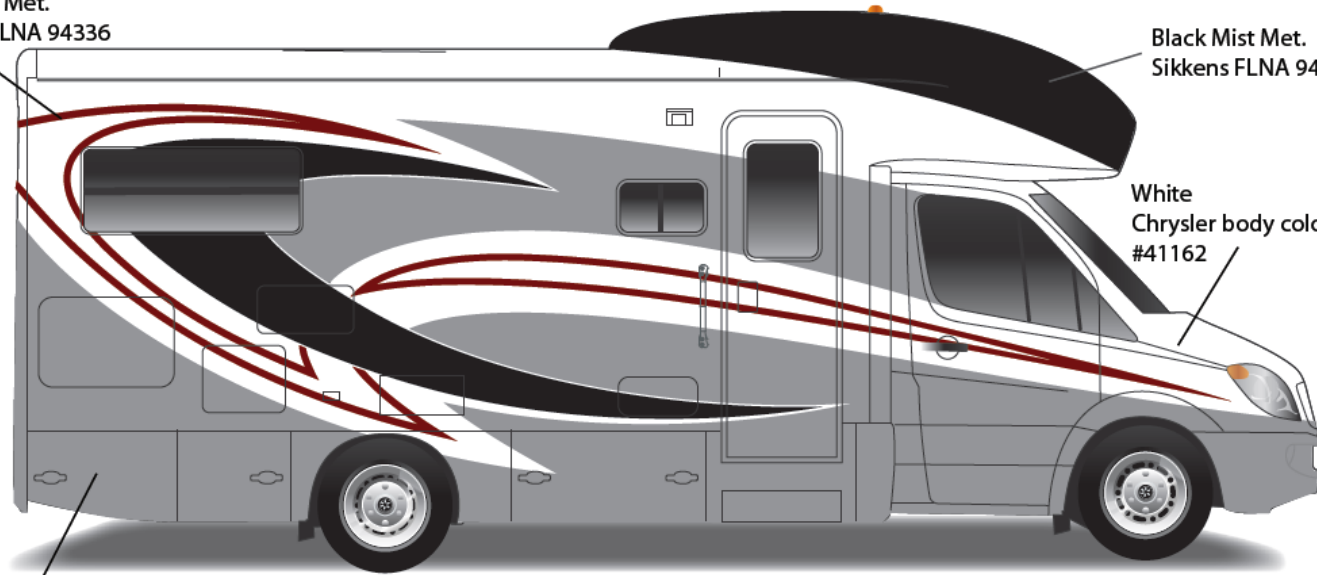

View - Full Body Paint Option Code 27A/Carmine

Painted by CDI*

Med. Red Met.
Sikkens FLNA 94336

Black Mist Met.
Sikkens FLNA 94194

White
Chrysler body color
#41162

Cinza Ponta Met.
Sikkens FLNA 94249