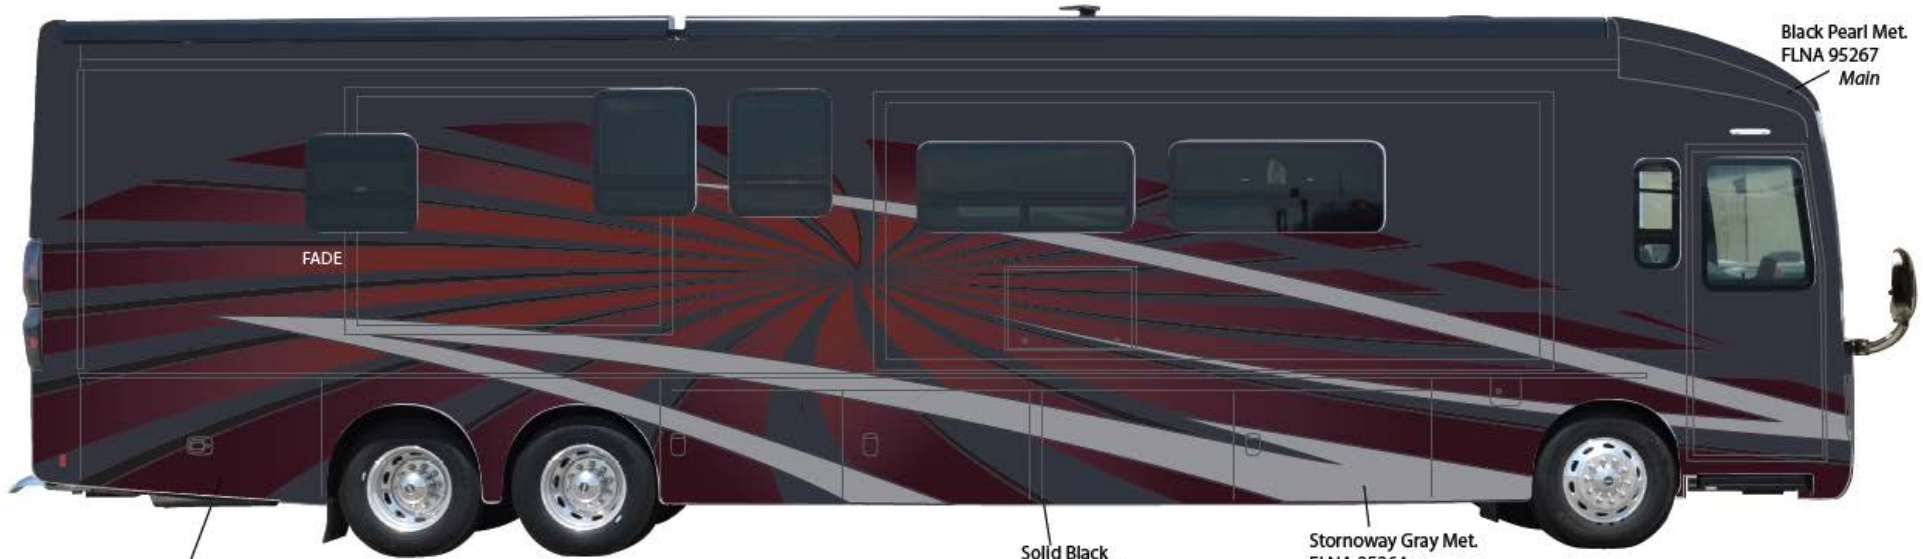

Grand Tour - Full Body Paint Option Code 27A/Solar Winds

Painted by CDI*

Fade: Columbitschwartz Pearl Met. FLNA 95266
to
Ruitibraun Met. FLNA 95265

Solid Black
FLNA 40687

Stornoway Gray Met.
FLNA 95264

*Full-Body Paint (FBP) is performed by CDI. For information or repair approval specific to CDI paint, excluding transportation damage, contact CDI directly at 641/585-5900.