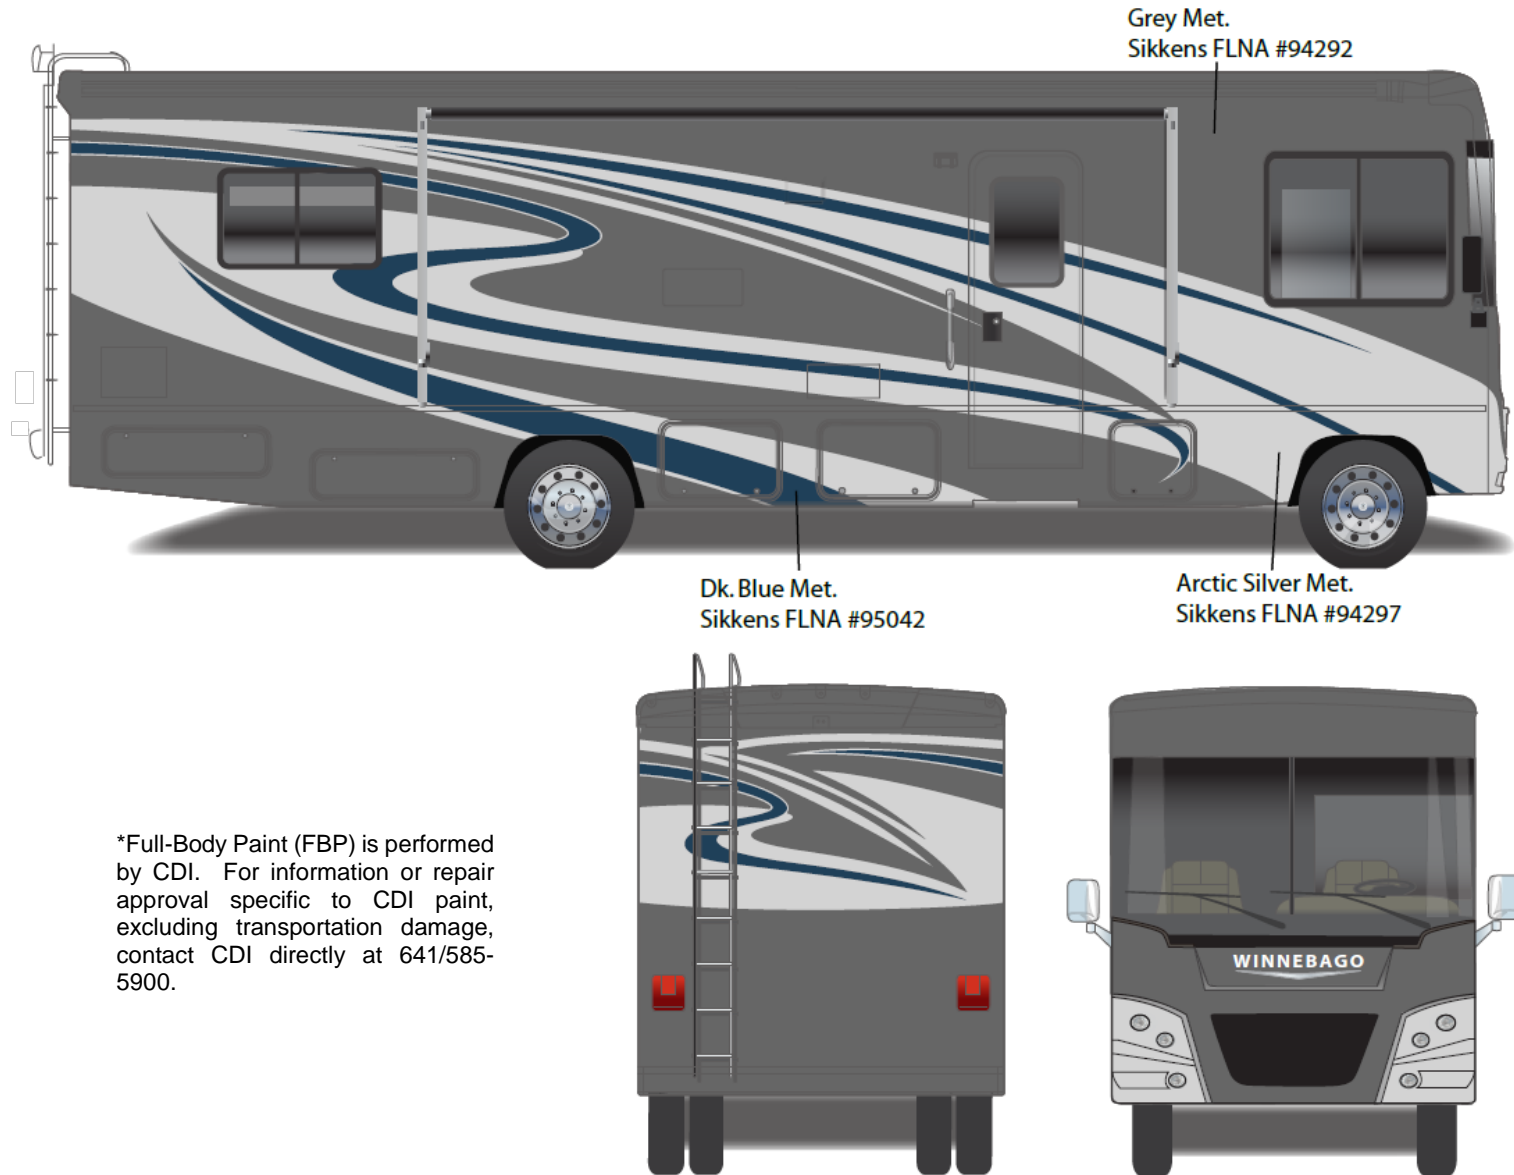

Vista - Full Body Paint Option Code 92A/Arctic Silver

Painted by CDI*

*Full-Body Paint (FBP) is performed by CDI. For information or repair approval specific to CDI paint, excluding transportation damage, contact CDI directly at 641/585-5900.