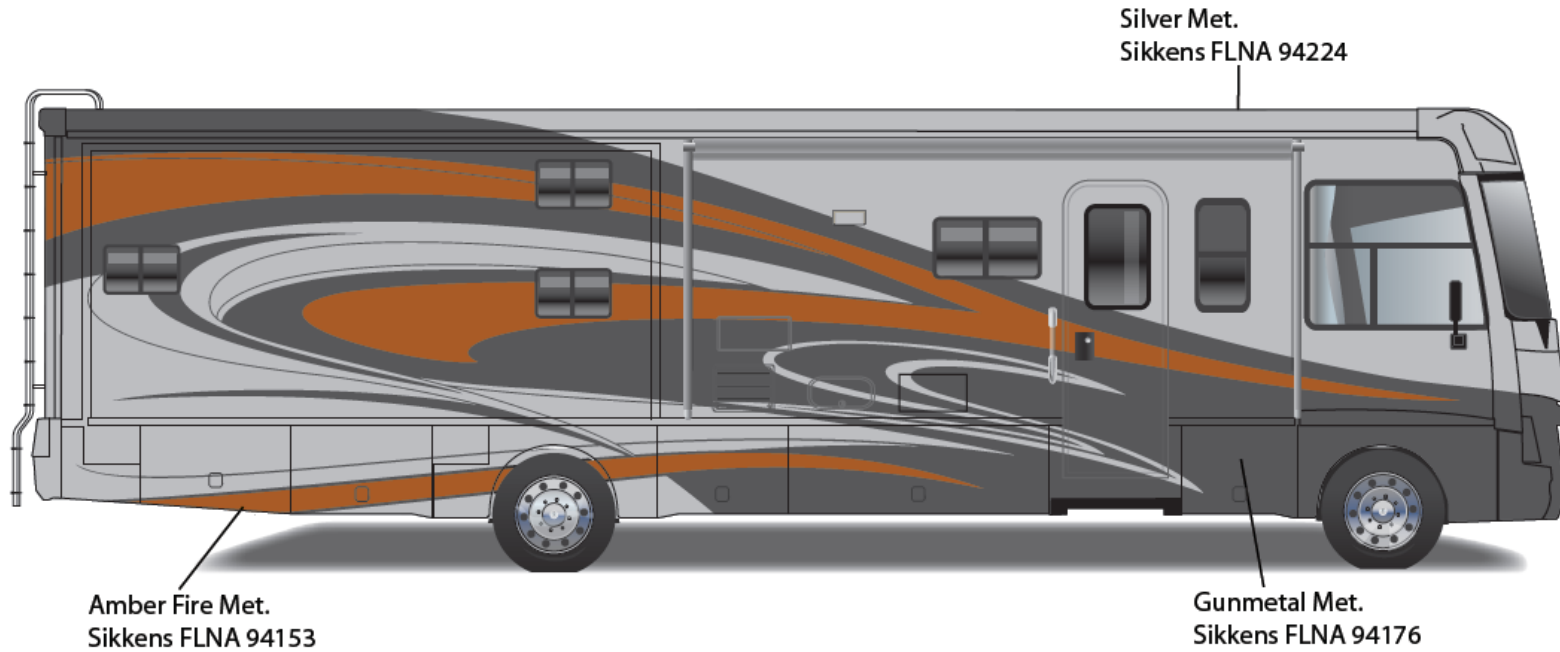

Sightseer - Full Body Paint Option Code 24C/Hot Iron

Painted by CDI*