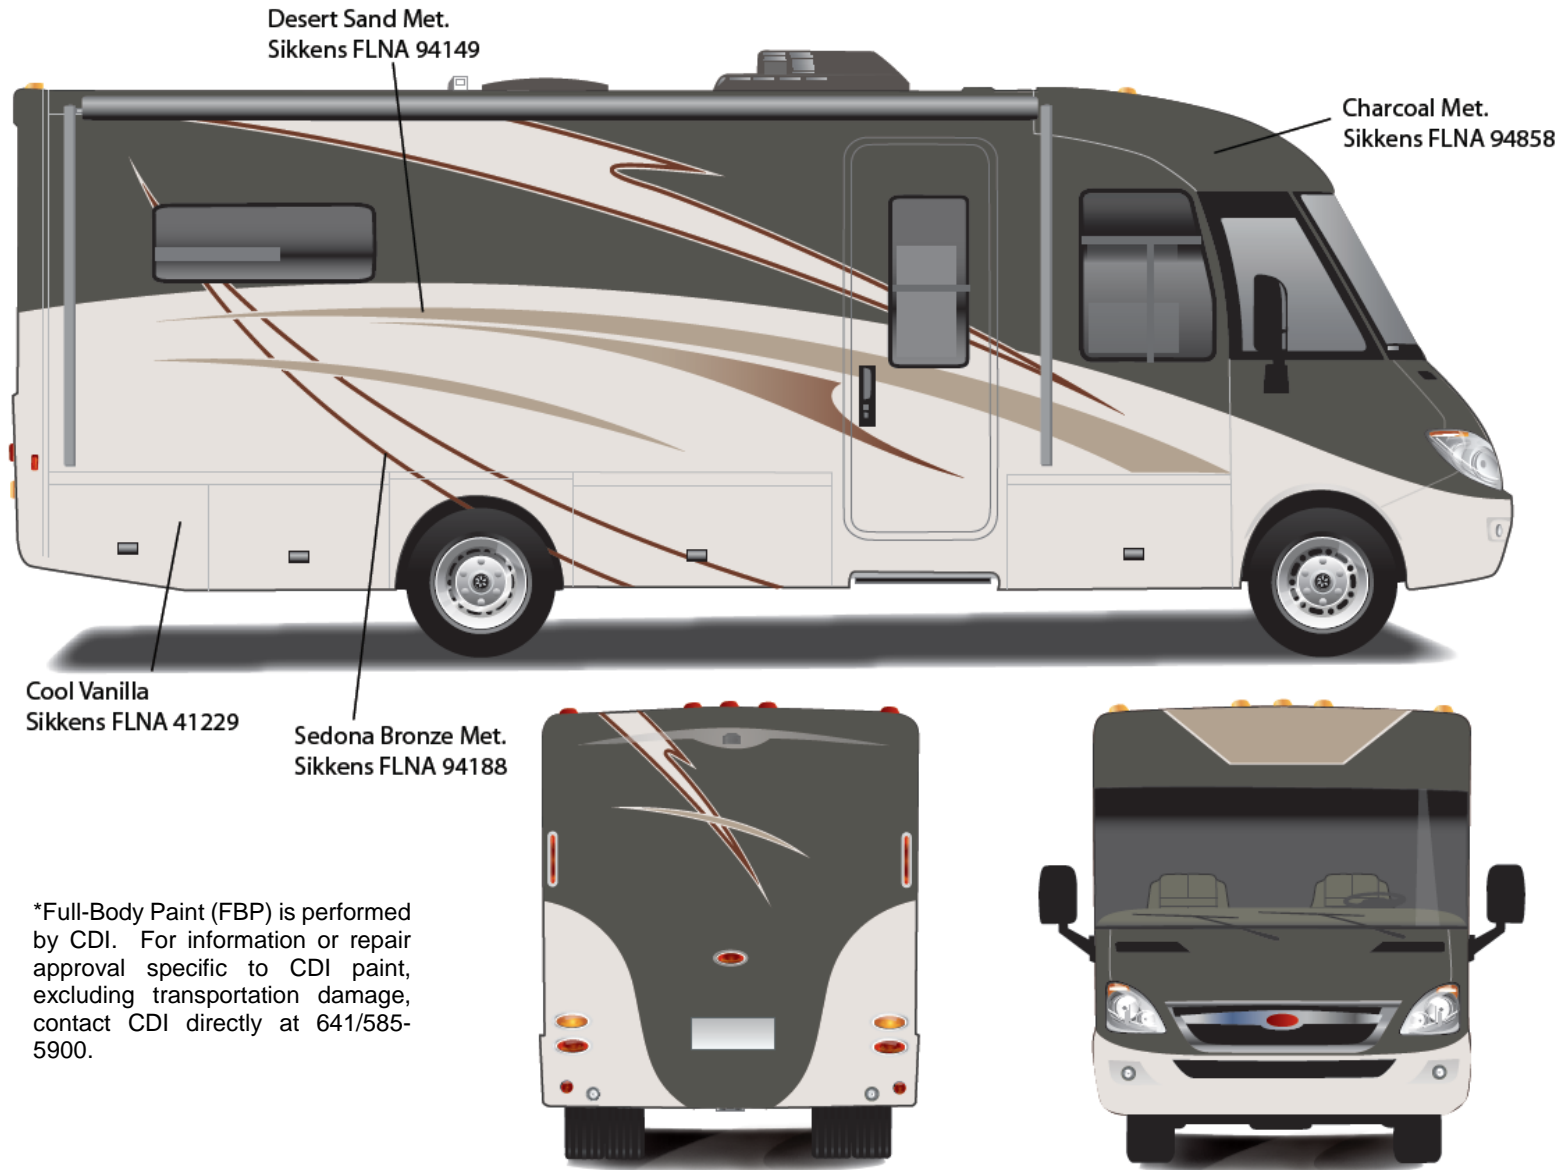

Via - Full Body Paint Option Code 24H/Charcoal Bronze

Painted by CDI*

*Full-Body Paint (FBP) is performed by CDI. For information or repair approval specific to CDI paint, excluding transportation damage, contact CDI directly at 641/585-5900.