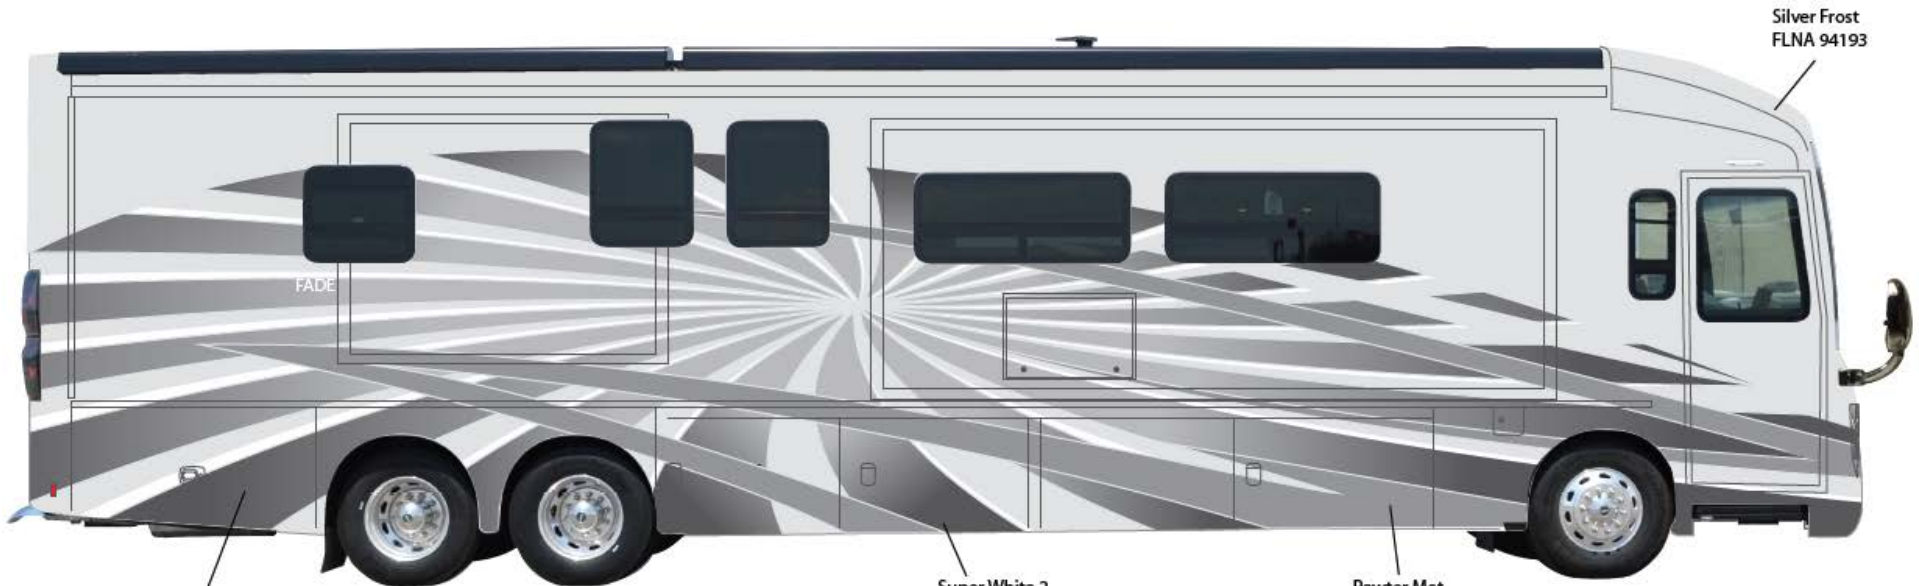

Grand Tour - Full Body Paint Option Code 92A/Solar Frost

Painted by CDI*

Fade
Med. Quartz FLNA 94274
Med. Platinum Met. FLNA 94318

Super White 2
FLNA 41225

Pewter Met.
FLNA 94170