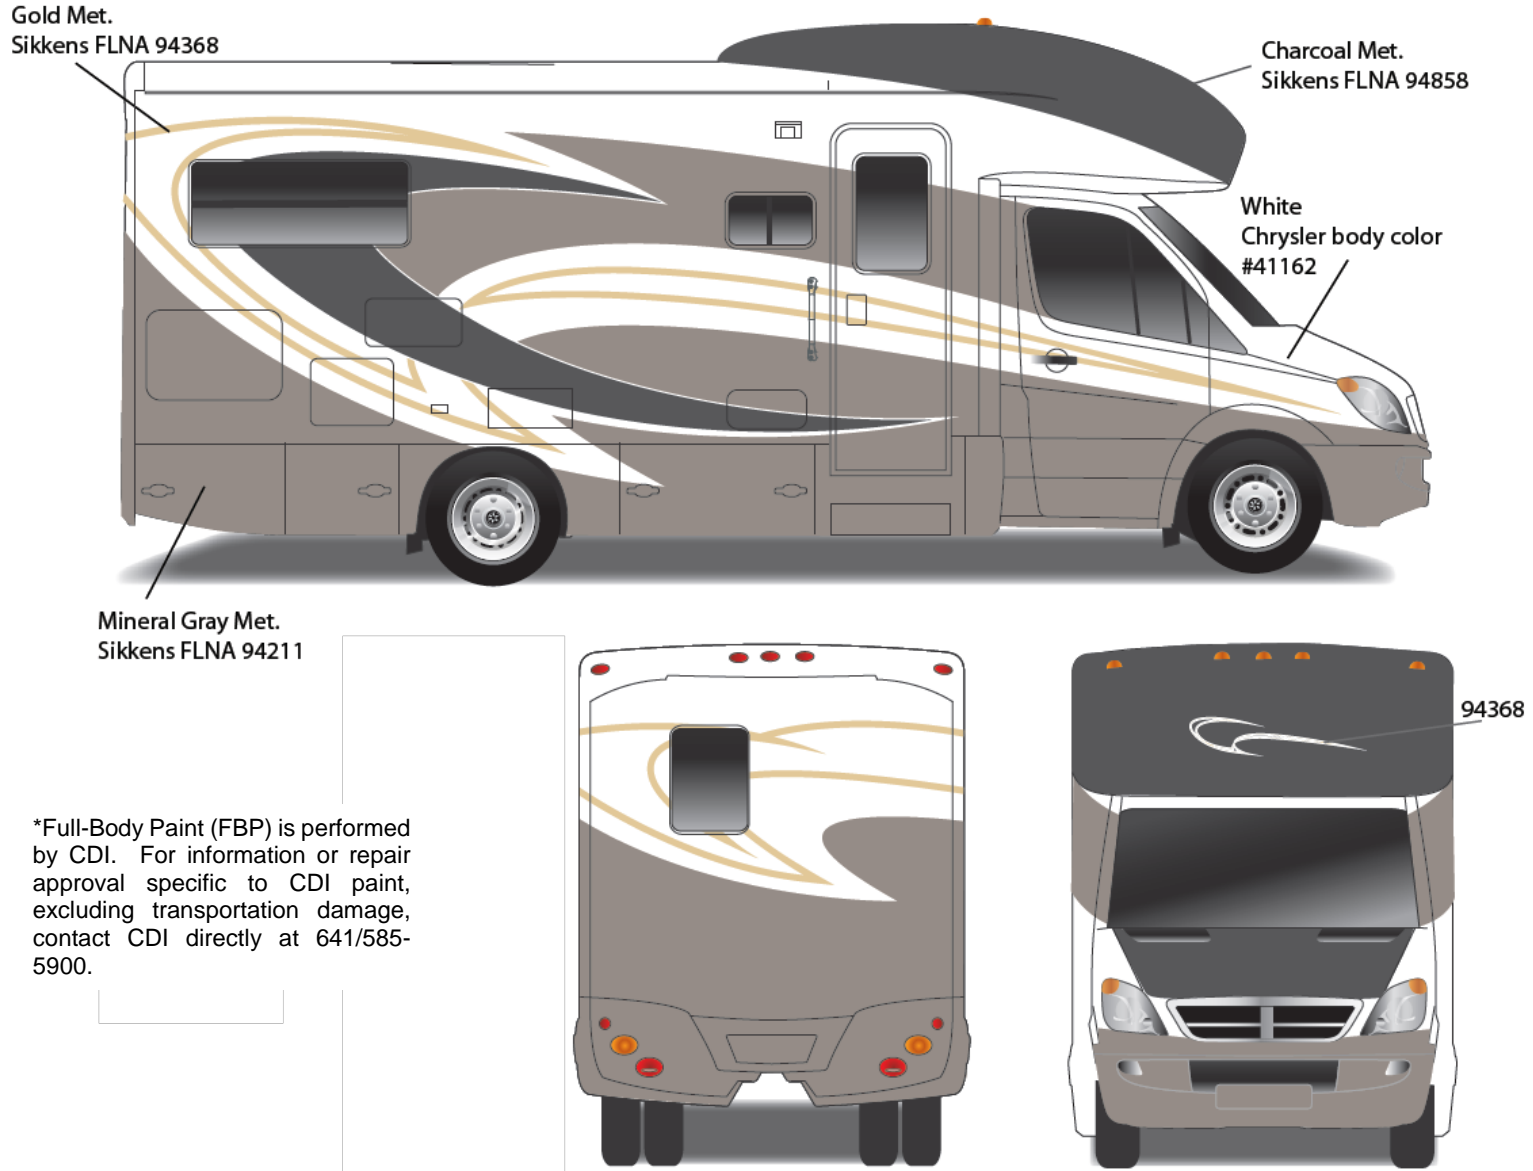

View - Full Body Paint Option Code 92A/Charcoal

Painted by CDI*