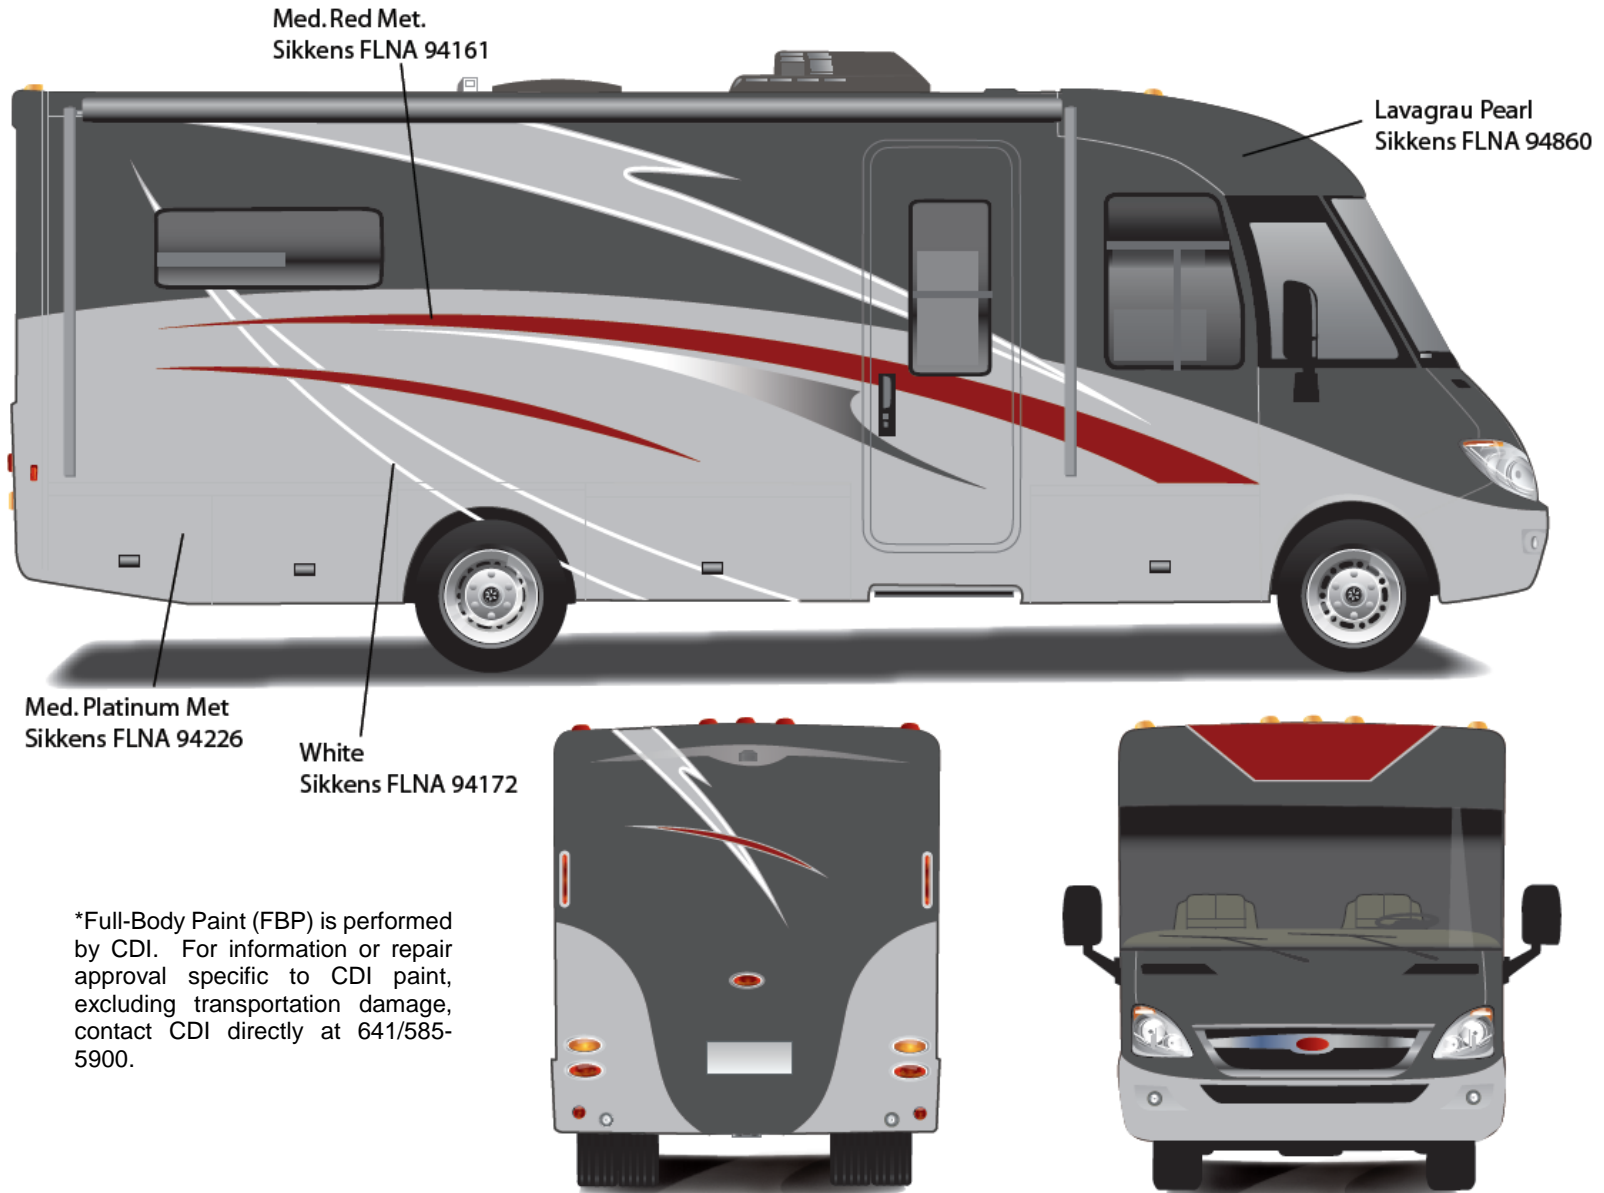

Via - Full Body Paint Option Code 24L/Stormy Gray

Painted by CDI*