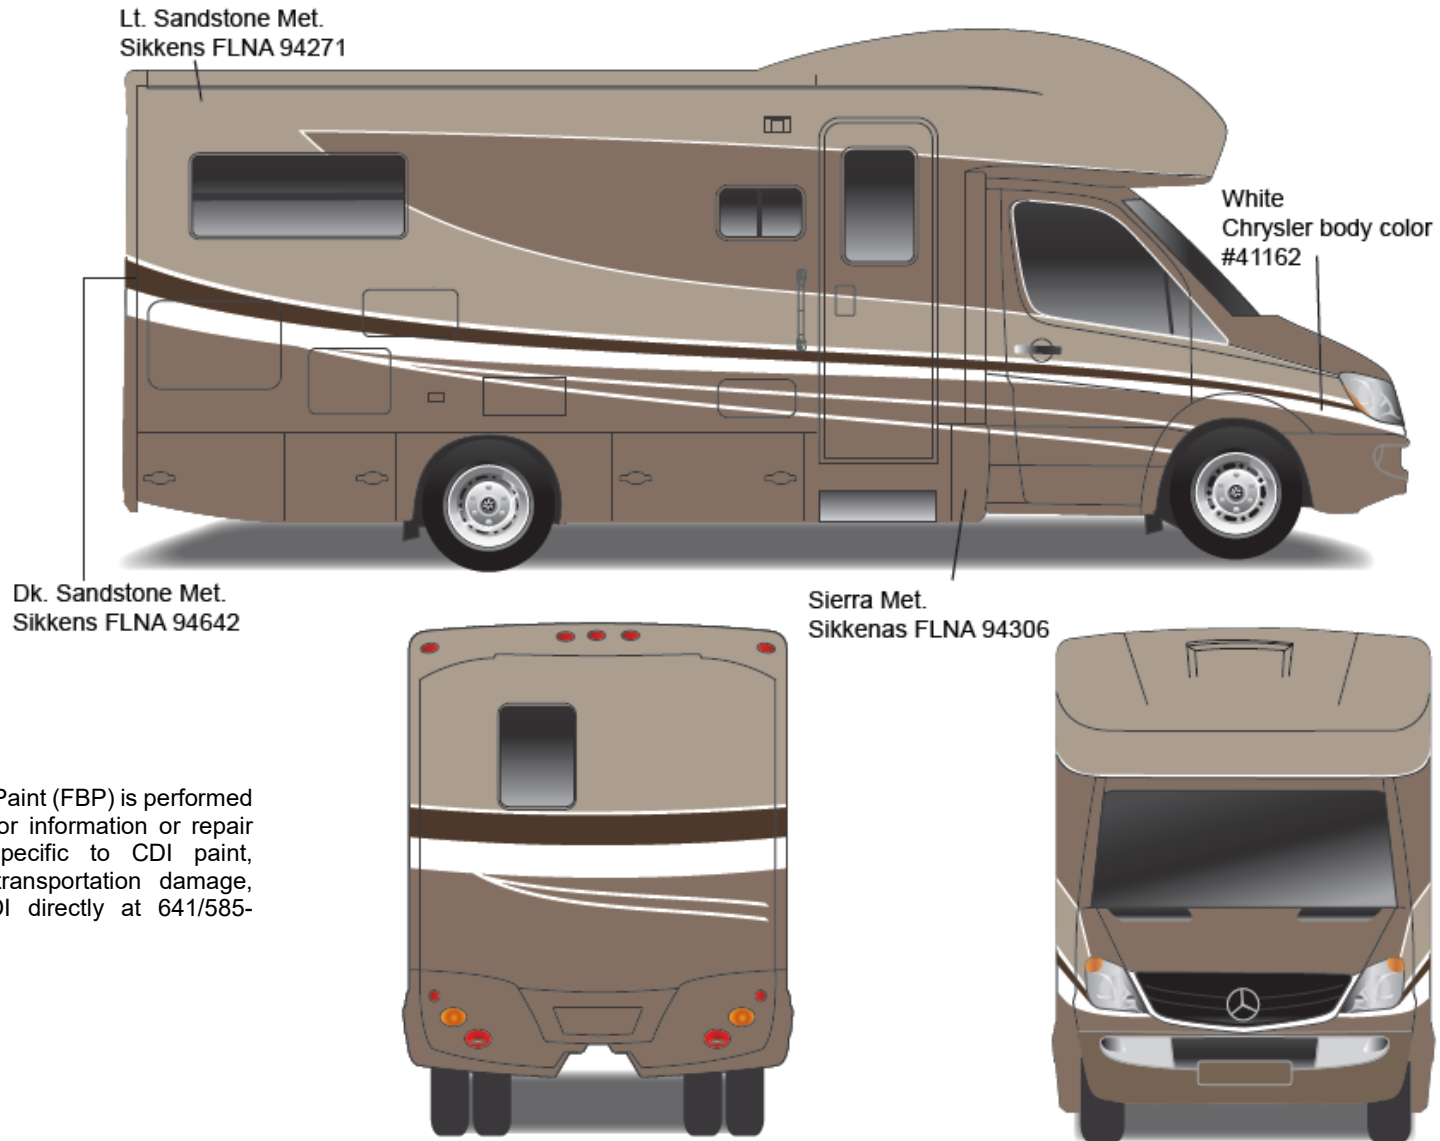

View & Navion - Full Body Paint Option Code 95E/Sandstone

Painted by CDI*

*Full-Body Paint (FBP) is performed by CDI. For information or repair approval specific to CDI paint, excluding transportation damage, contact CDI directly at 641/585-5900.