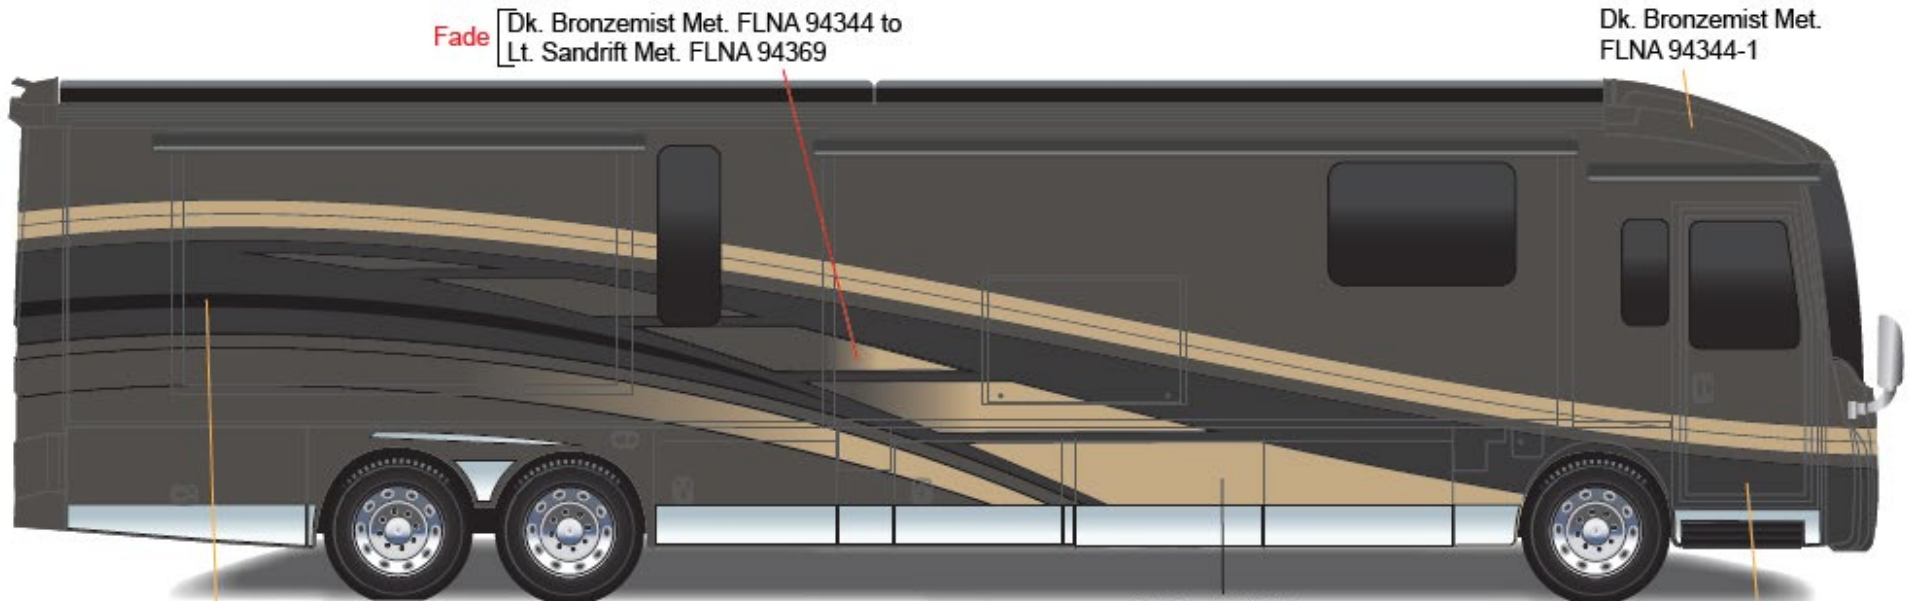

Grand Tour - Full Body Paint Option Code 95K/Urban Gray

Painted by CDI*

Black Mist Met.
FLNA 94194
main

Fade [Dk. Bronzemist Met. FLNA 94344 to
Lt. Sandrift Met. FLNA 94369

Dk. Bronzemist Met.
FLNA 94344-1

Lt. Sandrift Met.
FLNA 94369

Charcoal Met.
FLNA 94858

*Full-Body Paint (FBP) is performed by CDI. For information or repair approval specific to CDI paint, excluding transportation damage, contact CDI directly at 641/585-5900.