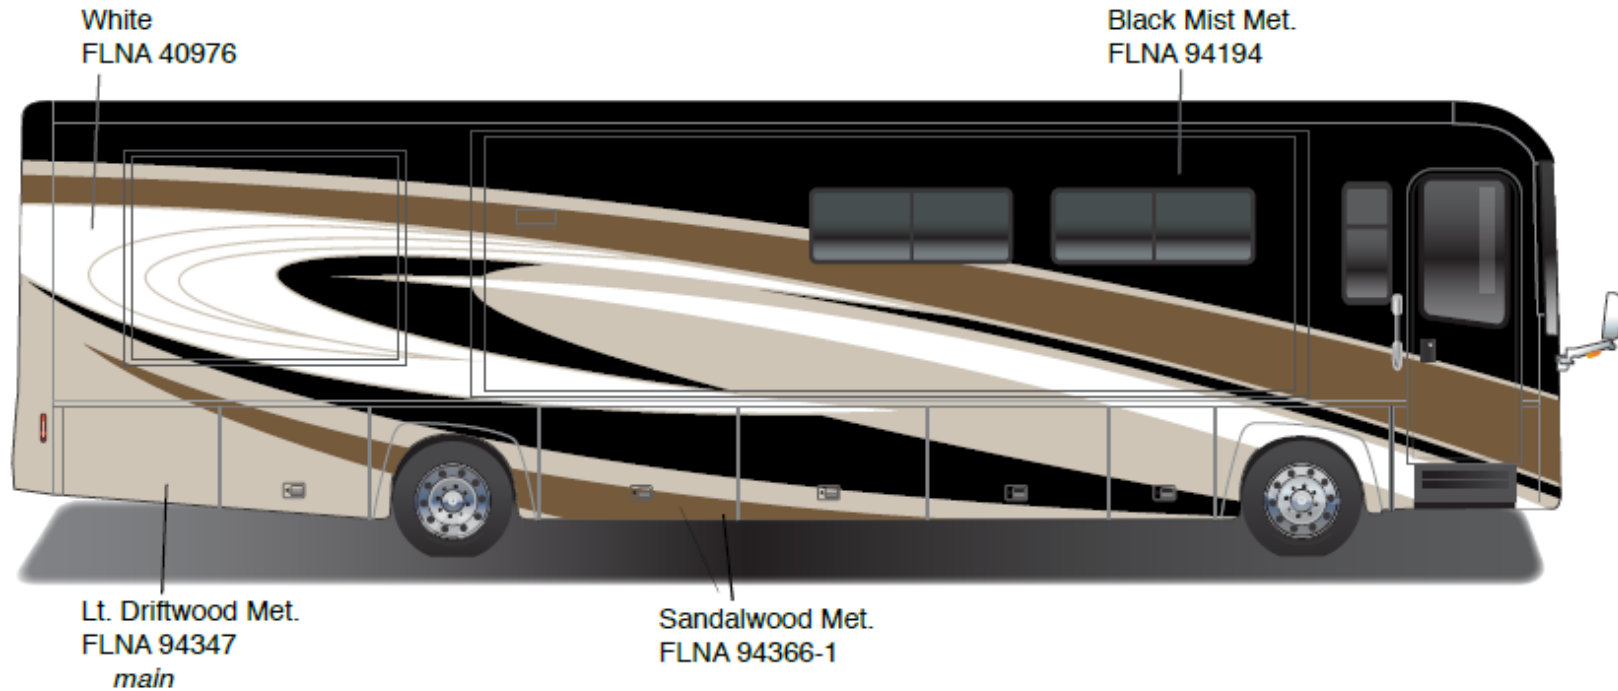

Horizon - Full Body Paint Option Code 95C/Beachwood

Painted by CDI*

*Full-Body Paint (FBP) is performed by CDI. For information or repair approval specific to CDI paint, excluding transportation damage, contact CDI directly at 641/585-5900.