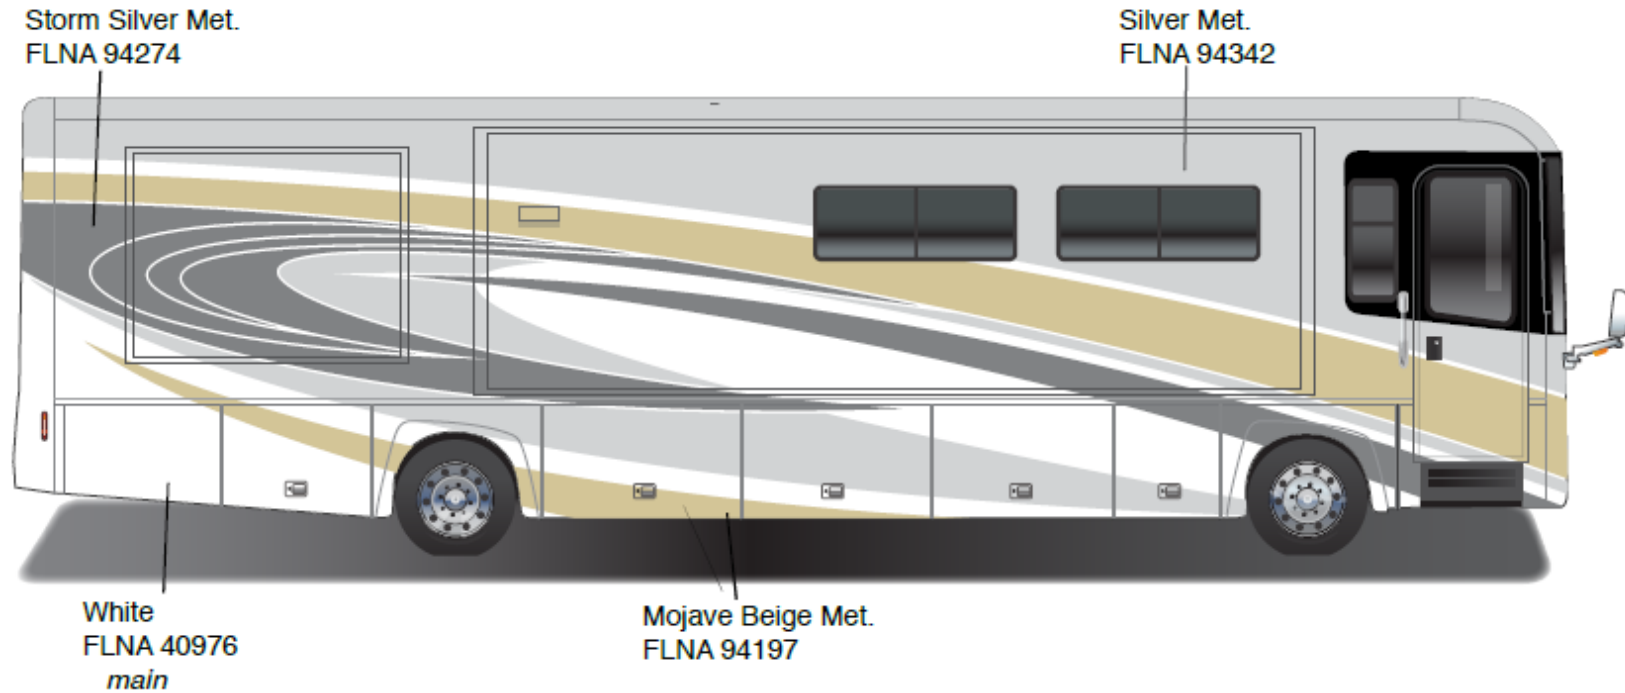

Horizon - Full Body Paint Option Code 95G/Platinum

Painted by CDI*