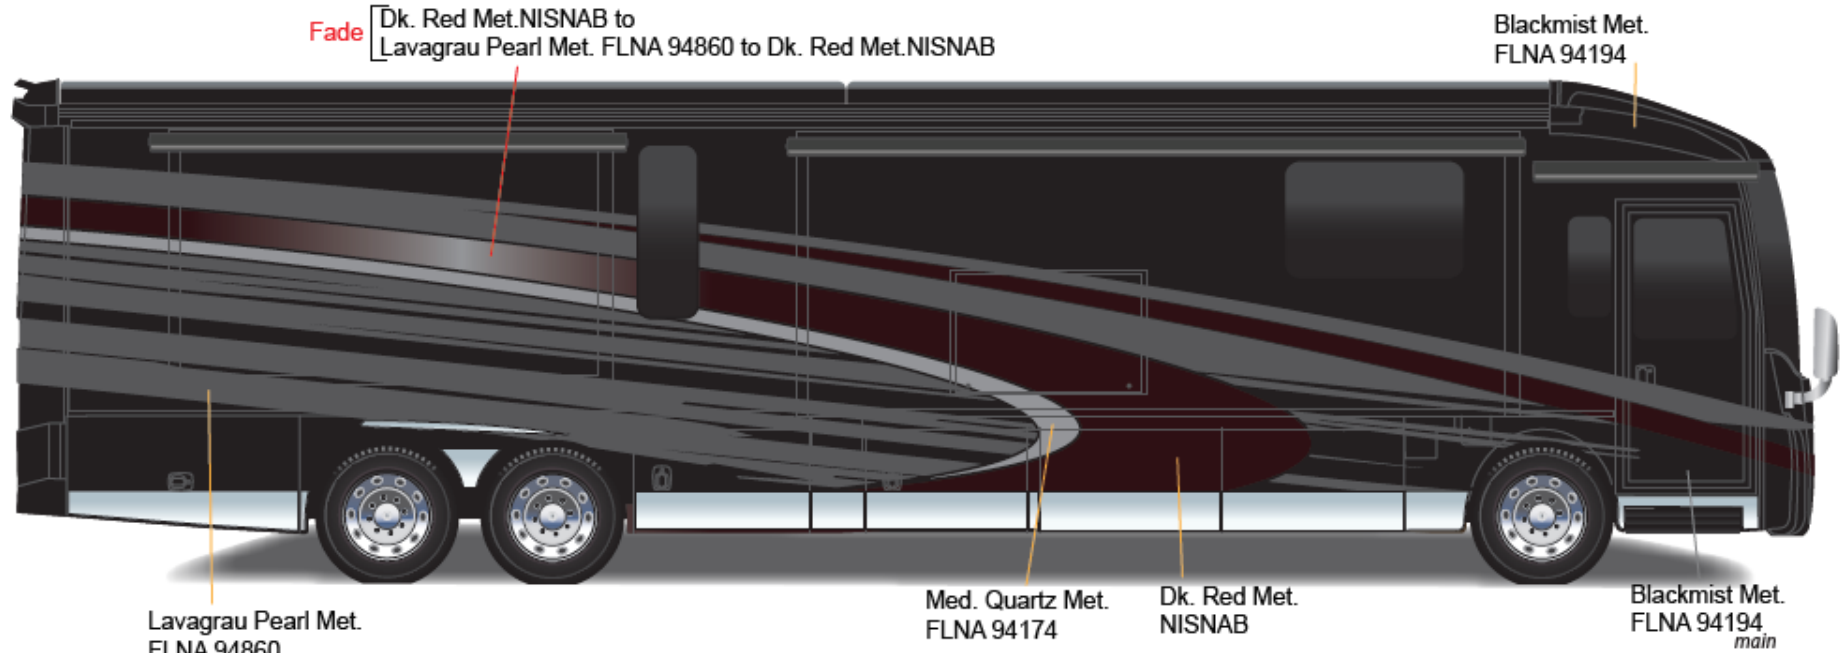

Grand Tour - Full Body Paint Option Code 95E/Cloud

Painted by CDI*

Grand Tour - Full Body Paint Option Code 95F/Black Cherry

Painted by CDI*

Lavagrau Pearl Met.
FLNA 94860
updated 11/6/17

Med. Quartz Met.
FLNA 94174