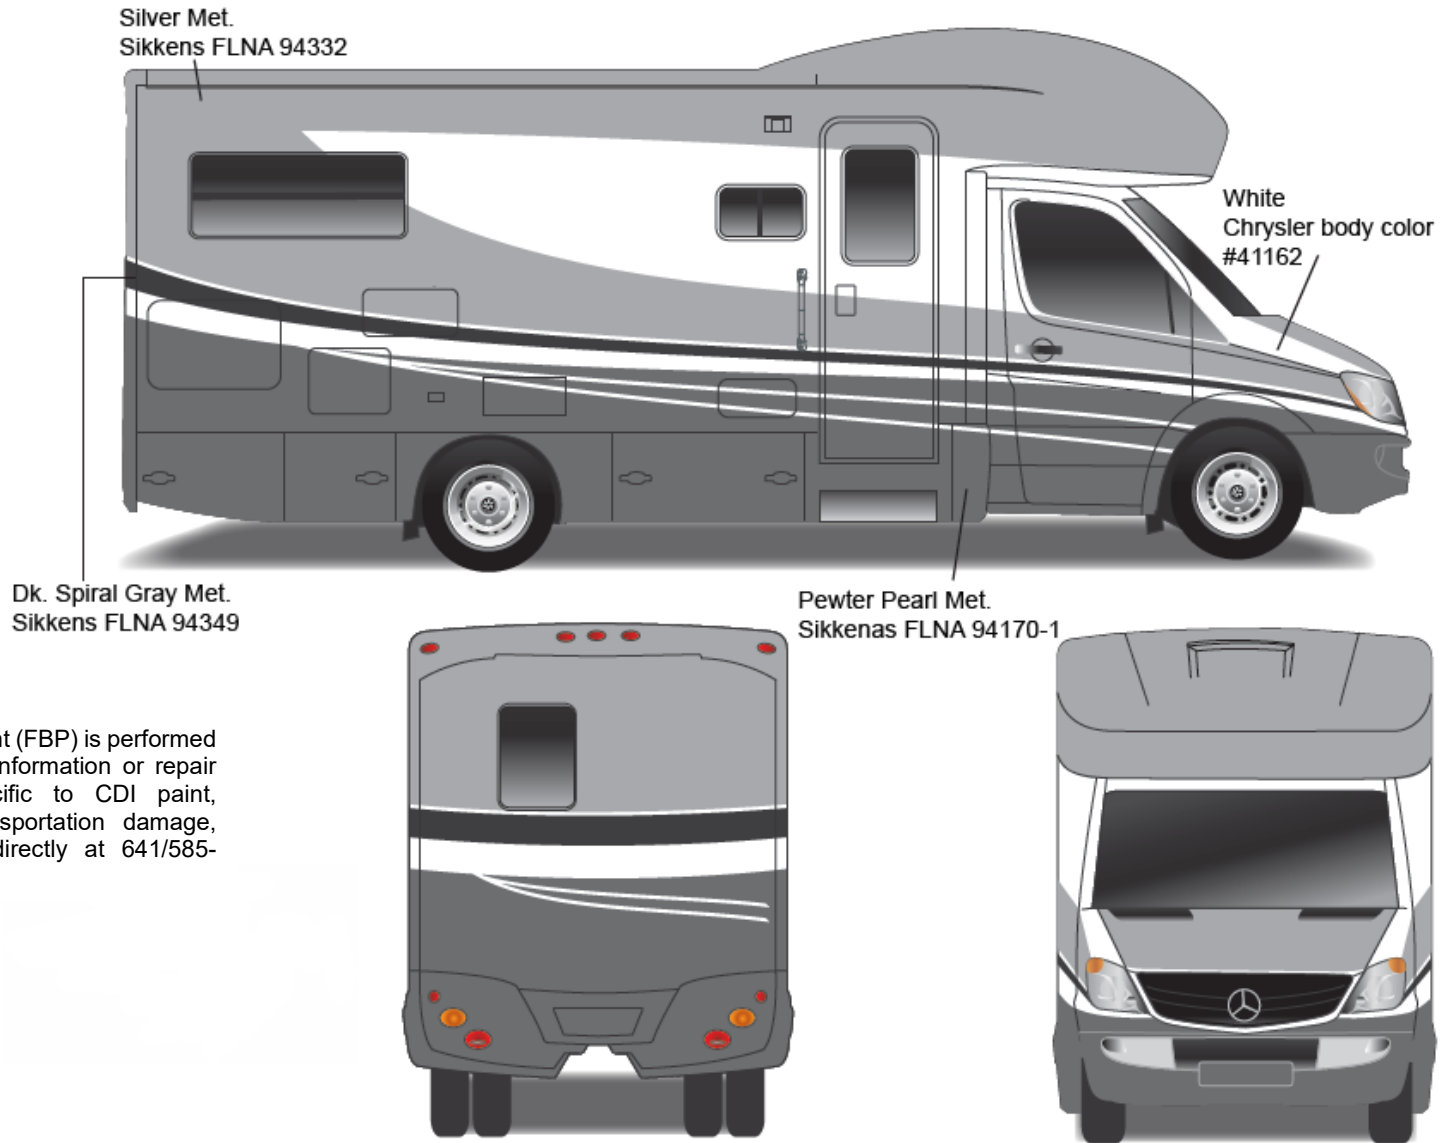

View & Navion - Full Body Paint Option Code 95G/Bay Mist

Painted by CDI*

*Full-Body Paint (FBP) is performed by CDI. For information or repair approval specific to CDI paint, excluding transportation damage, contact CDI directly at 641/585-5900.