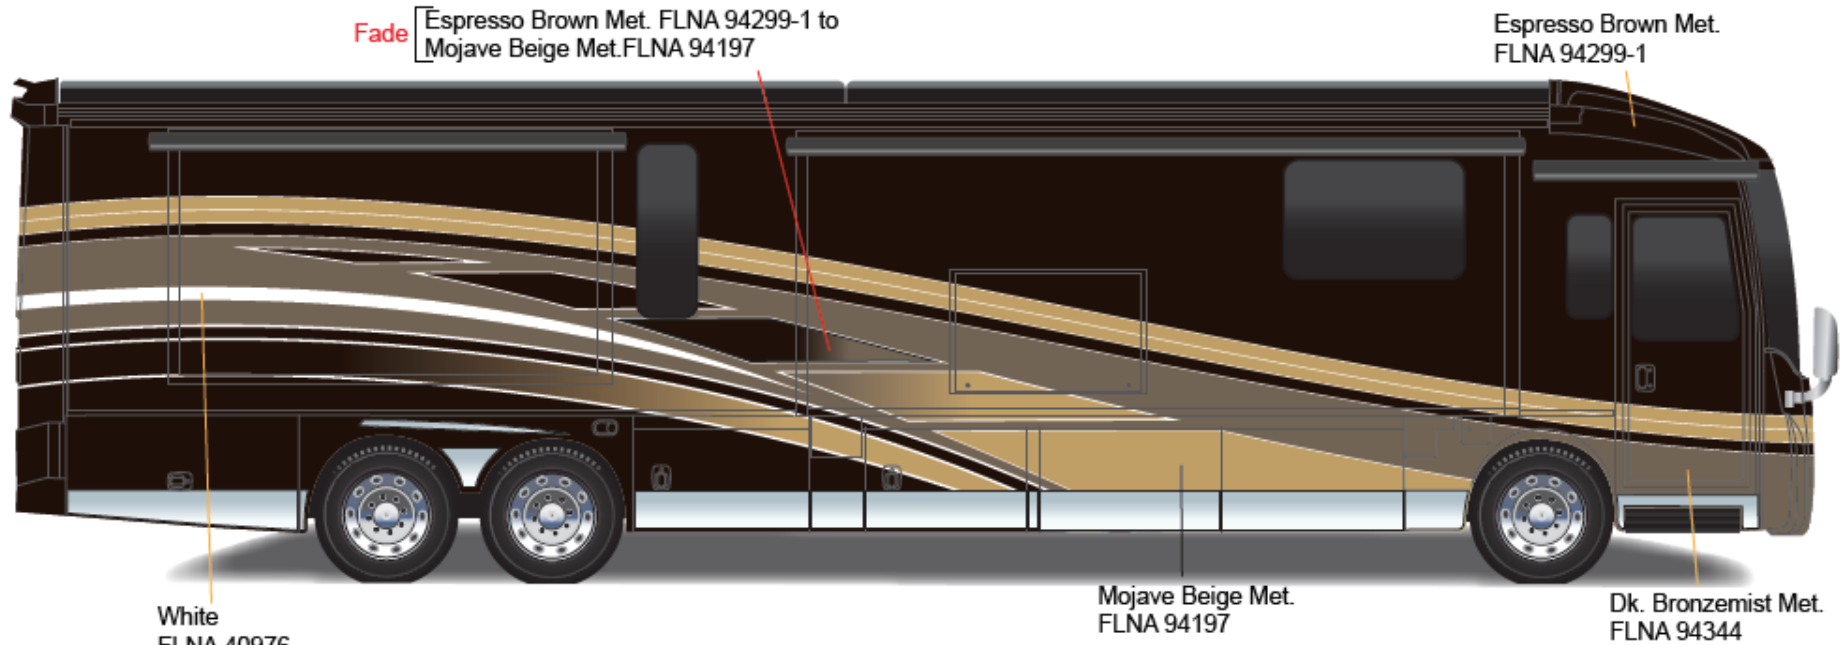

Grand Tour - Full Body Paint Option Code 95H/Chestnut

Painted by CDI*