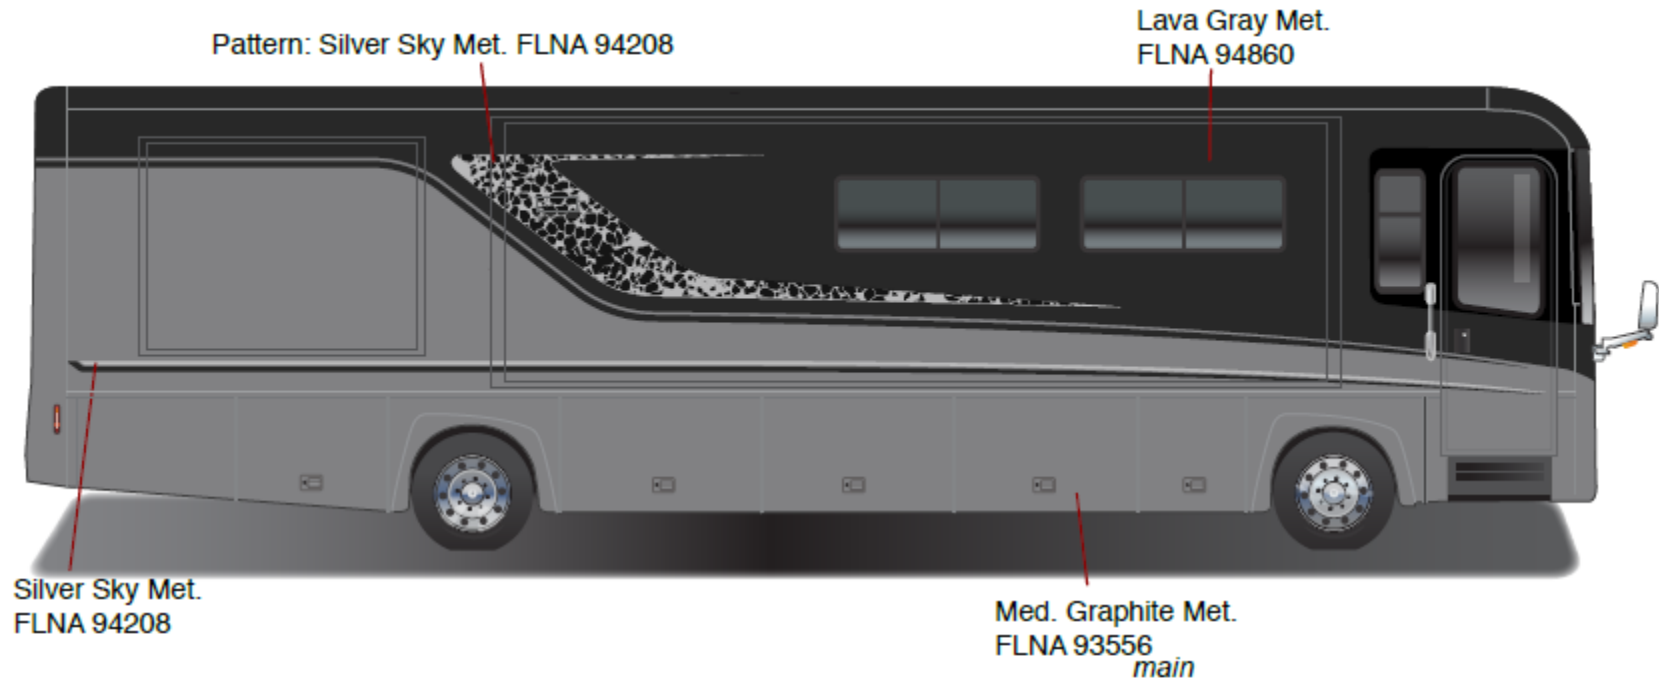

Horizon - Full Body Paint Option Code 95K/Lava Gray

Painted by CDI*