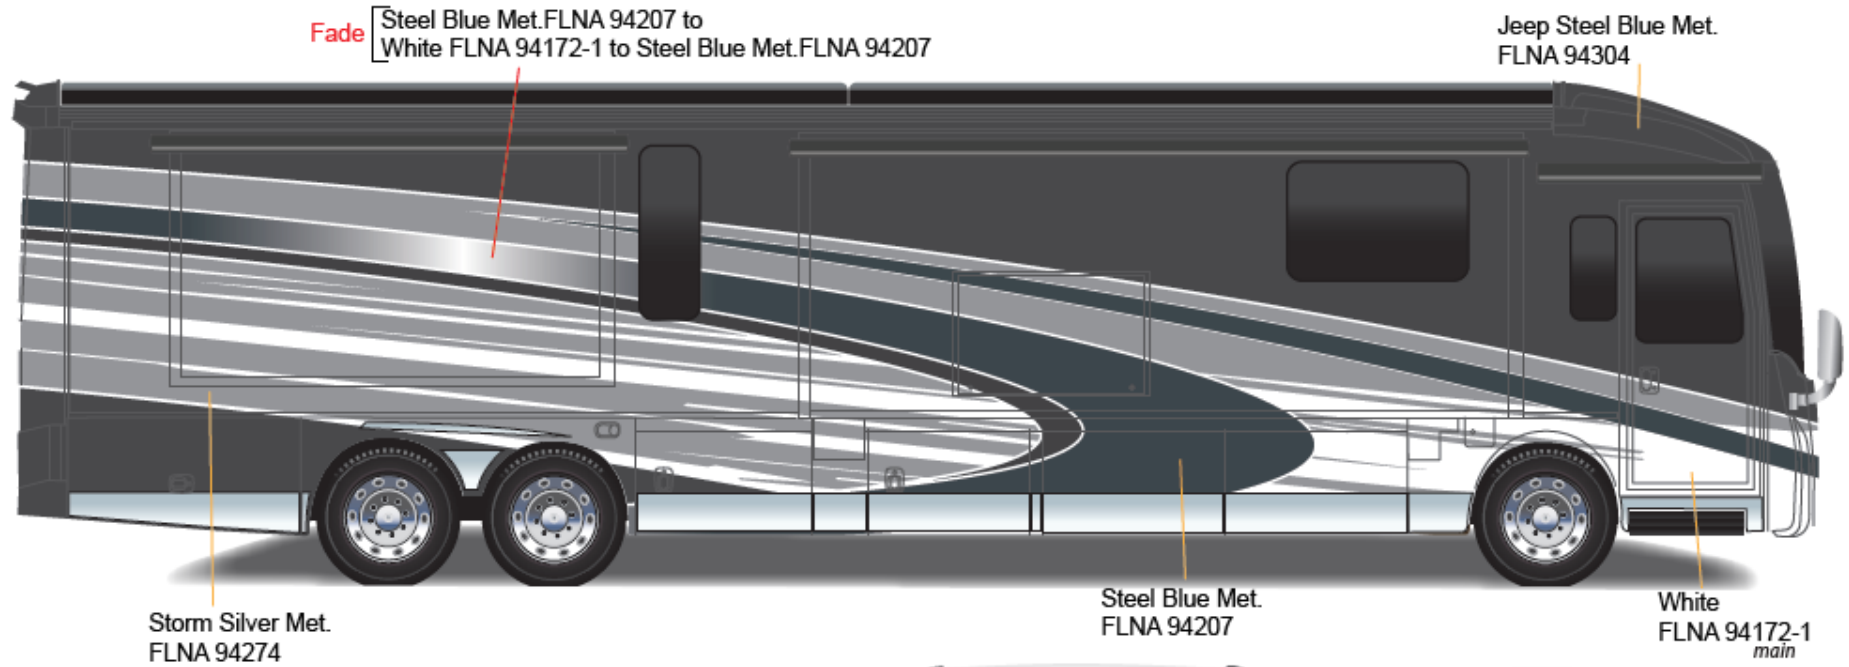

Grand Tour - Full Body Paint Option Code 95G/Big Sky

Painted by CDI*

*Full-Body Paint (FBP) is performed by CDI. For information or repair approval specific to CDI paint, excluding transportation damage, contact CDI directly at 641/585-5900.