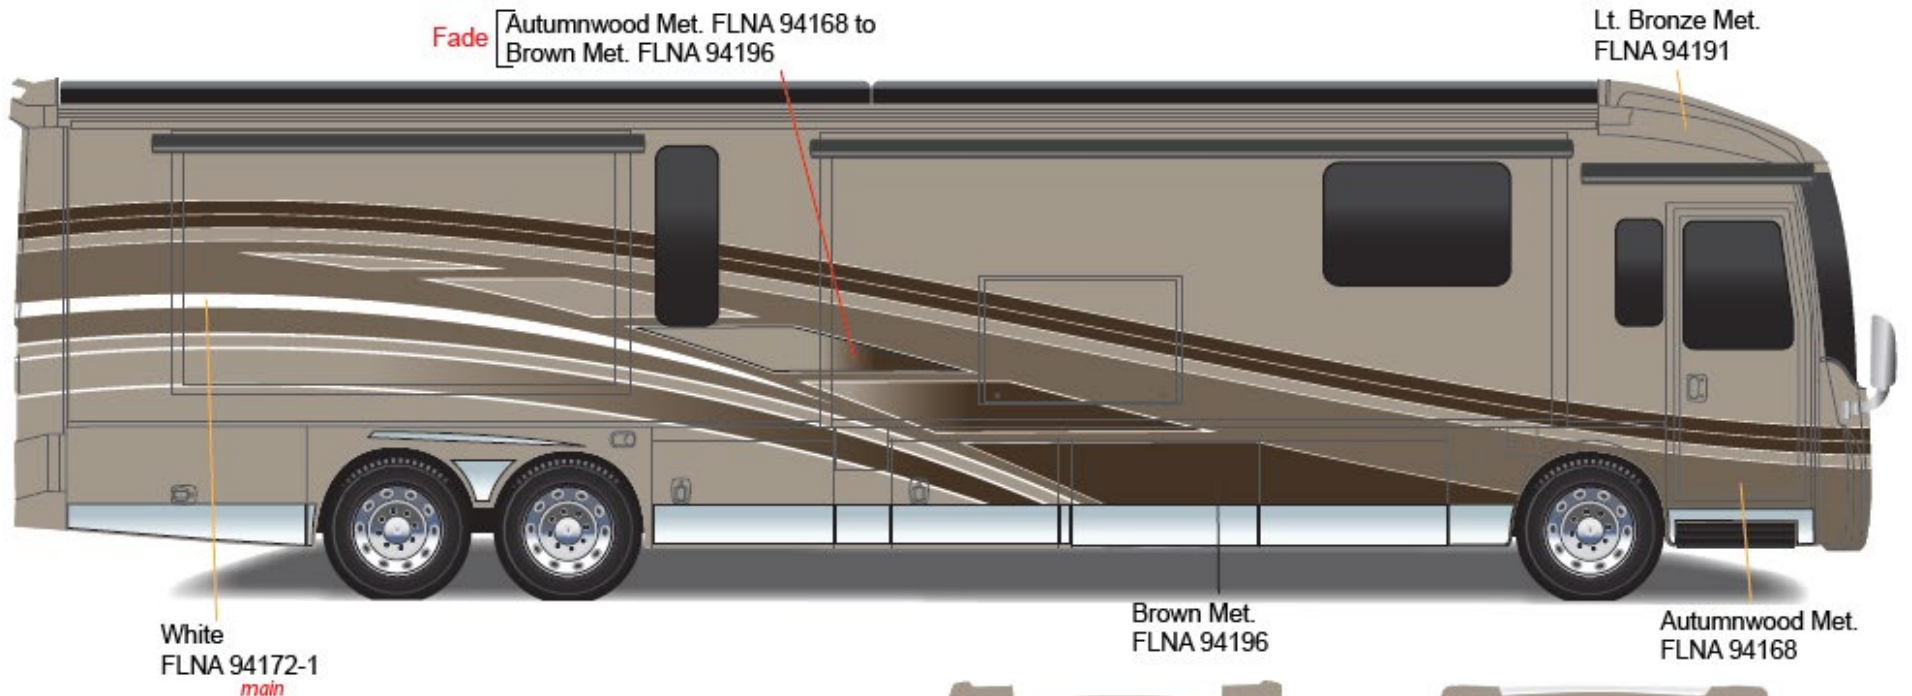

Grand Tour - Full Body Paint Option Code 95J/Sable

Painted by CDI*