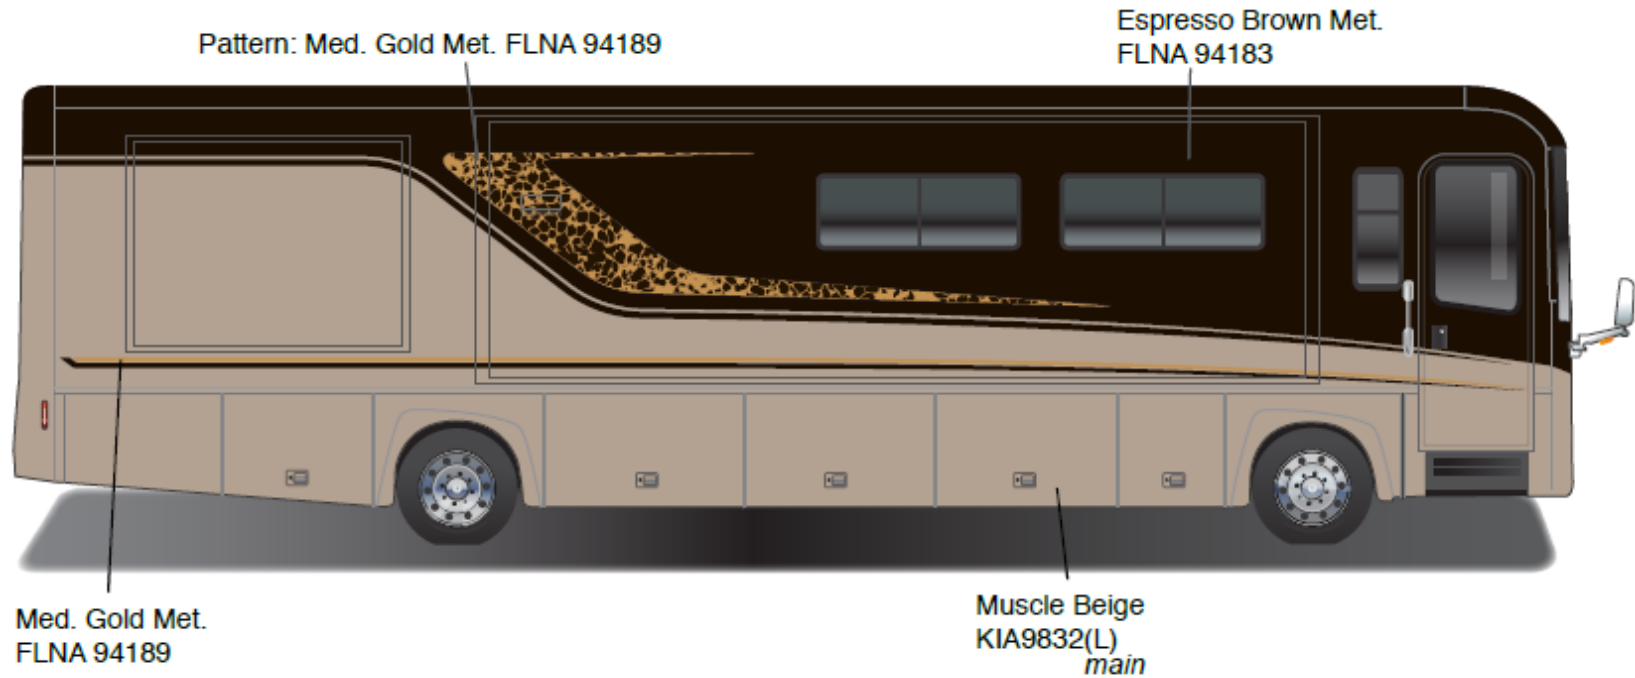

Horizon - Full Body Paint Option Code 95H/Muscle Beige

Painted by CDI*