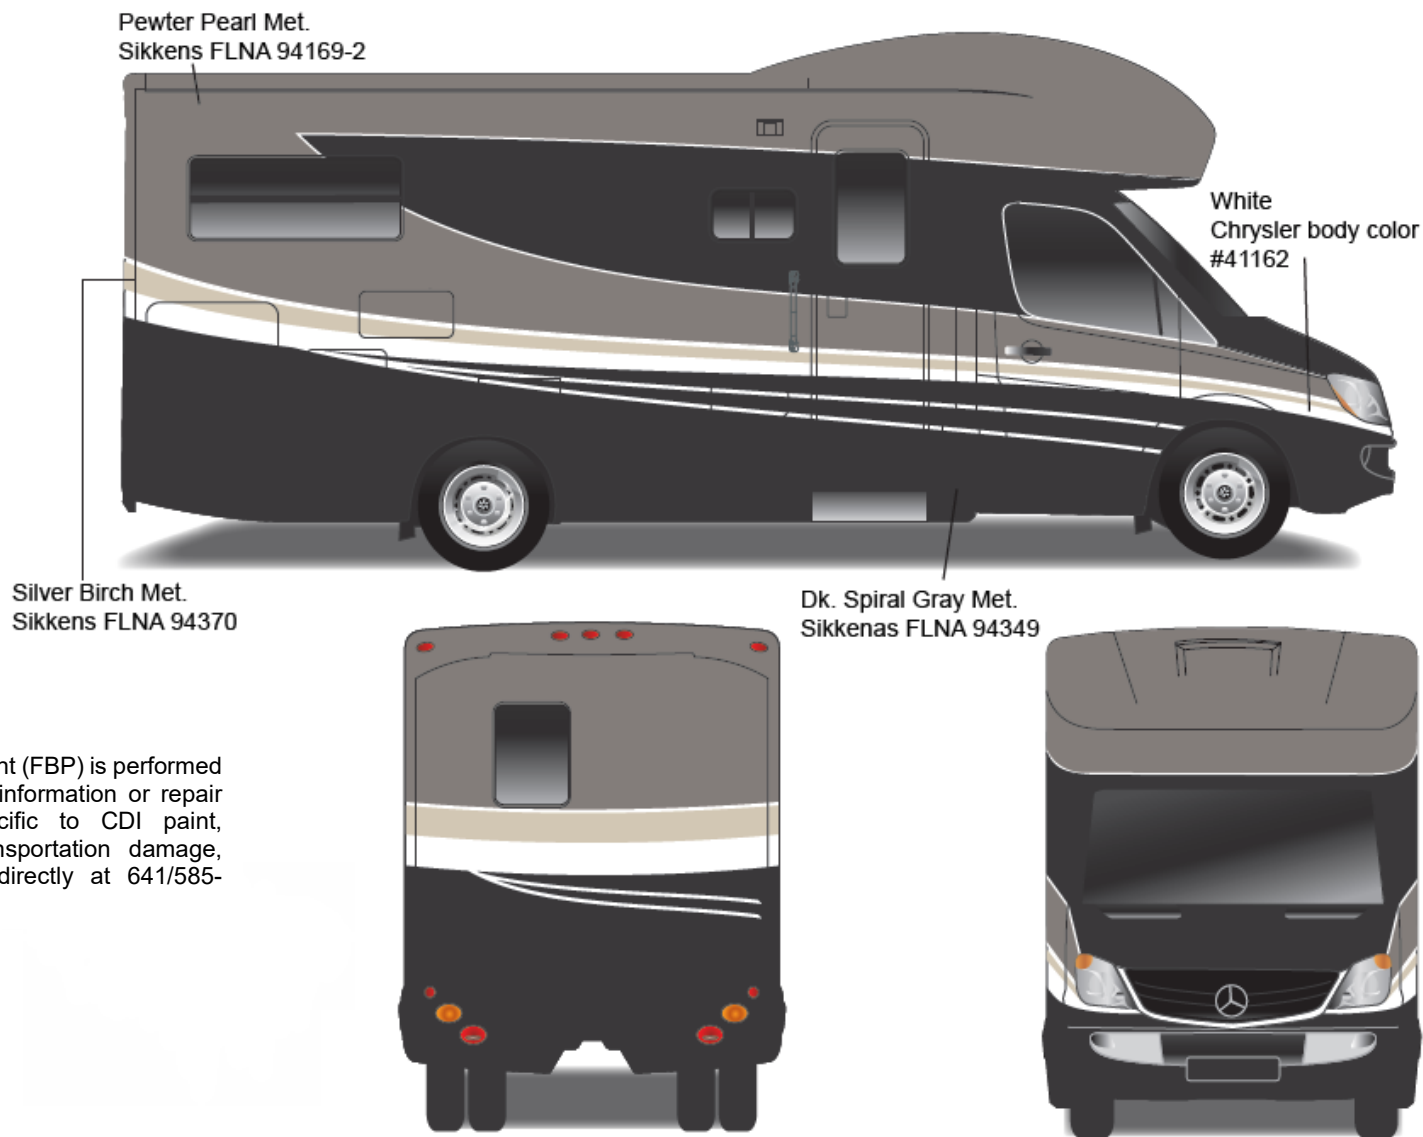

Carbon Bronze Metallic – 861539K

Graphics

Henna Metallic – 995185

Sprinter White – 741883

View & Navion - Full Body Paint Option Code 95C/Dark Spiral

Painted by CDI*

*Full-Body Paint (FBP) is performed by CDI. For information or repair approval specific to CDI paint, excluding transportation damage, contact CDI directly at 641/585-5900.