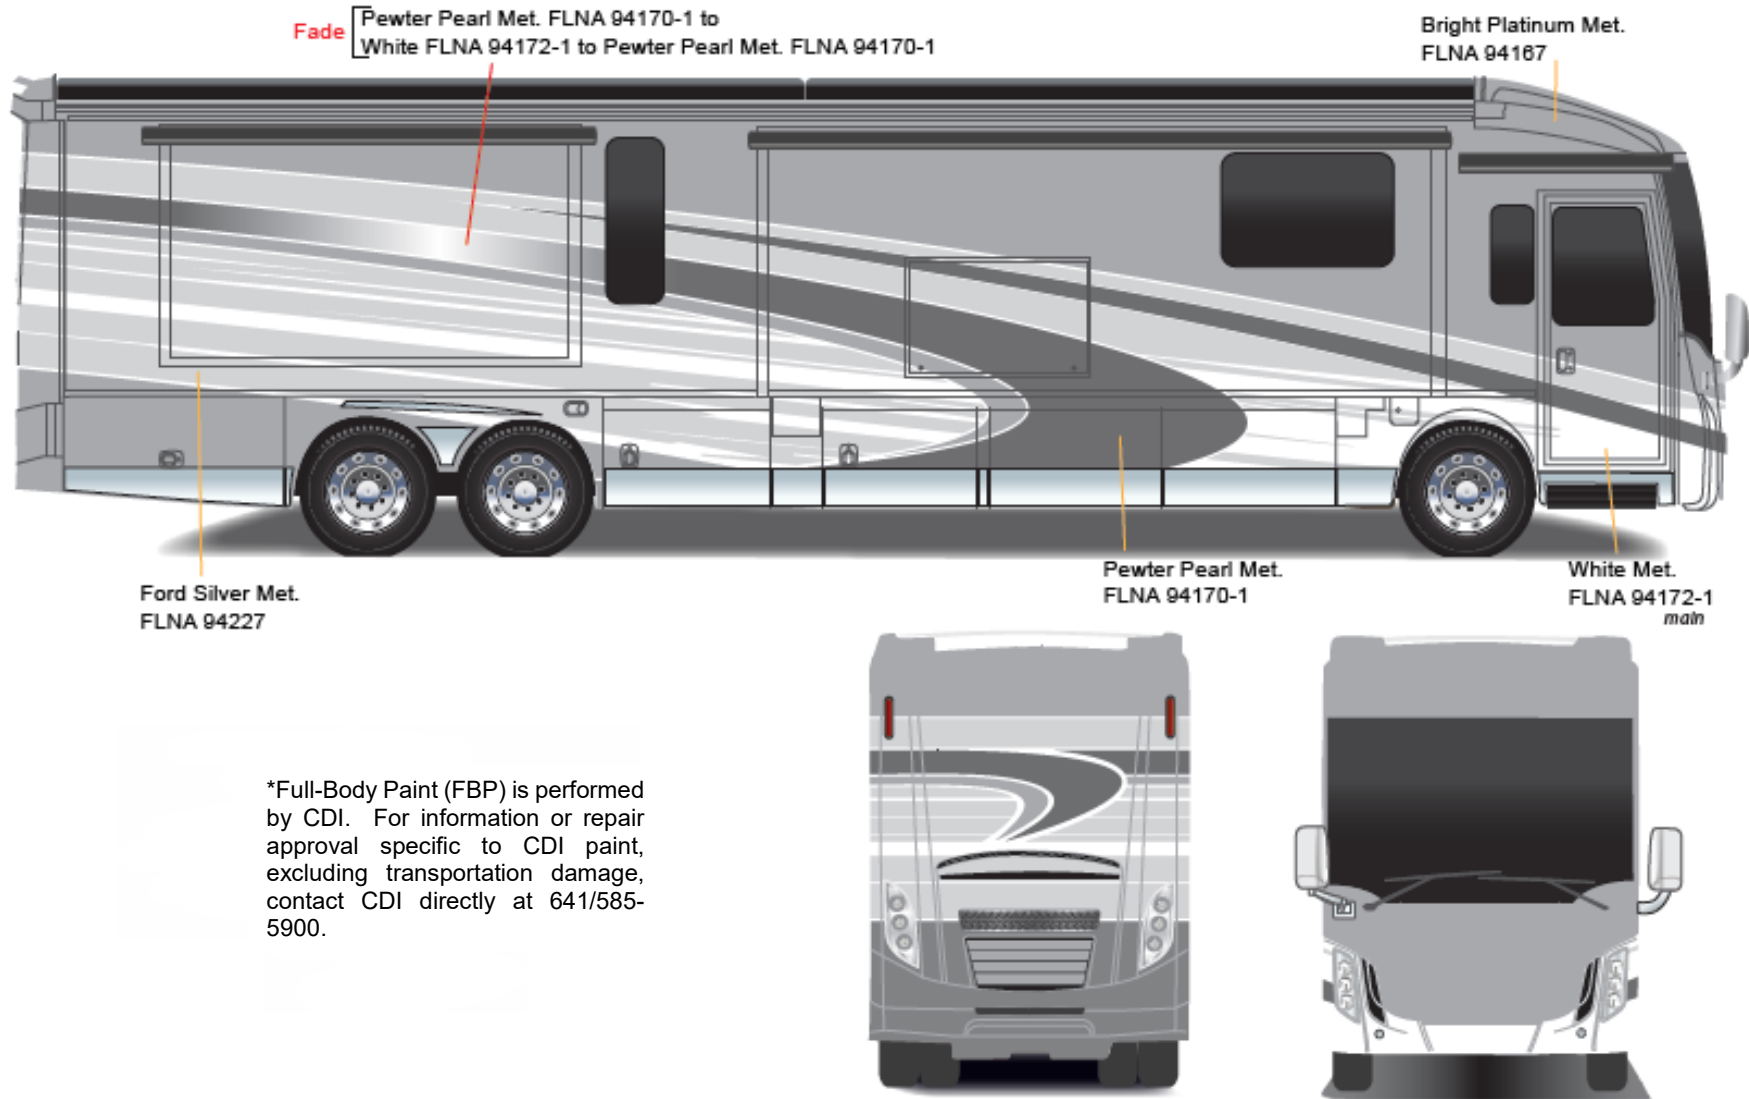

Grand Tour - Full Body Paint Option Code 95E/Cloud

Painted by CDI*