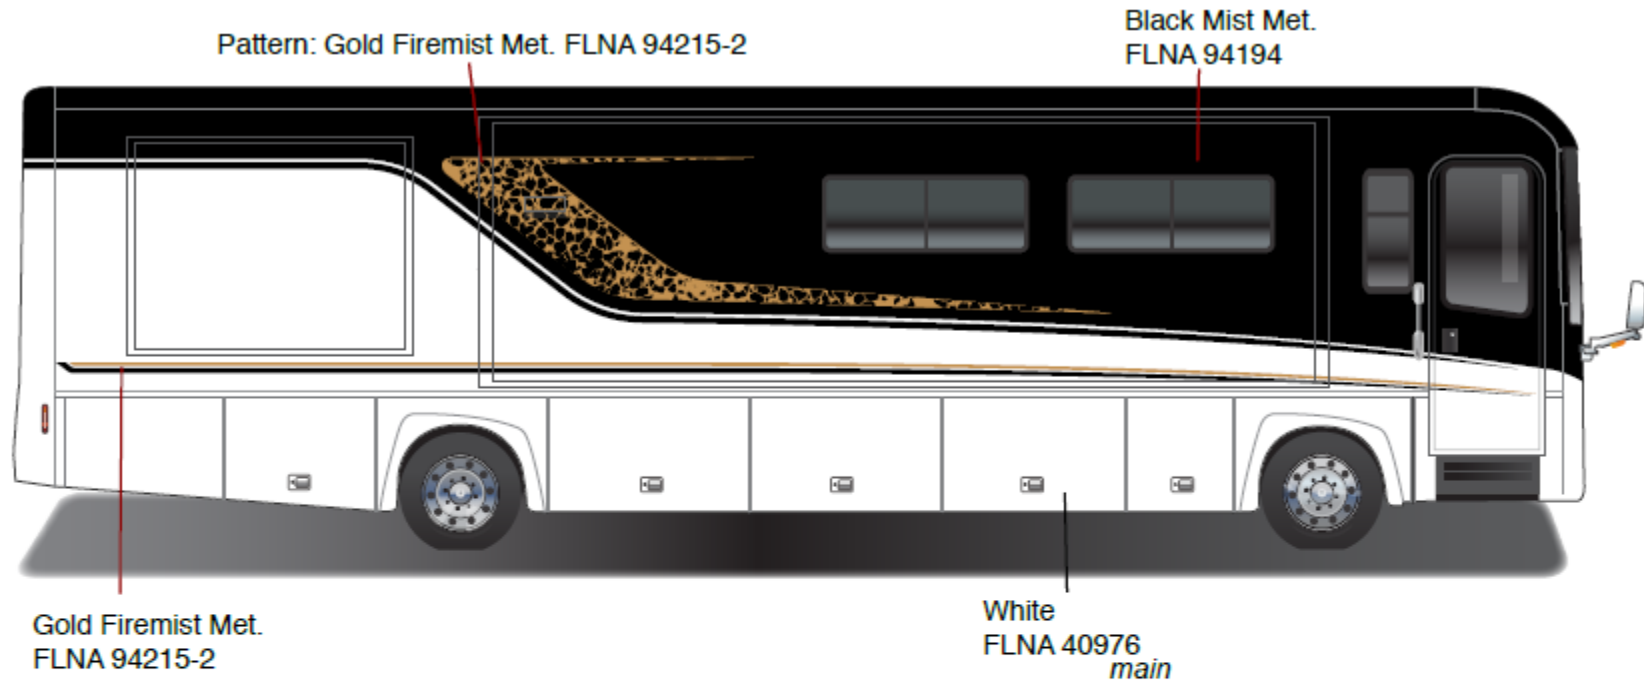

Horizon - Full Body Paint Option Code 95J/Harvest Frost

Painted by CDI*