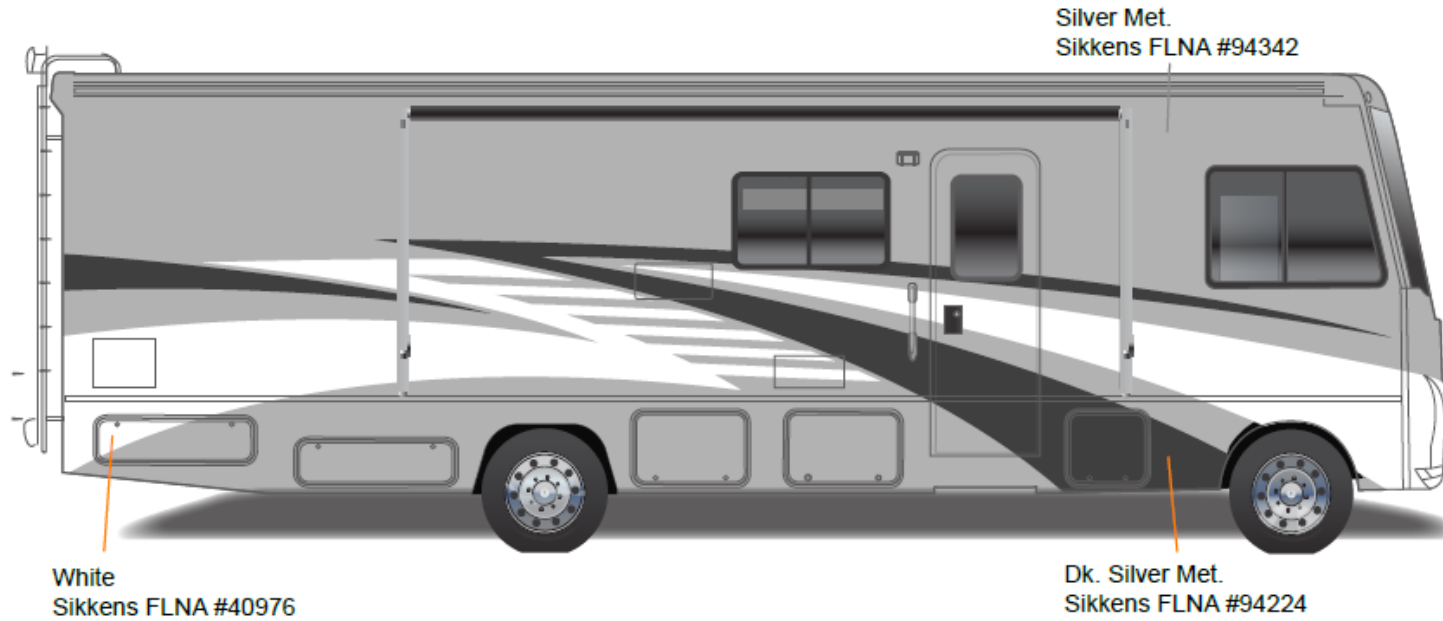

Vista & Sunstar LX - Full Body Paint Option Code 95E/Sterling

Painted by CDI*