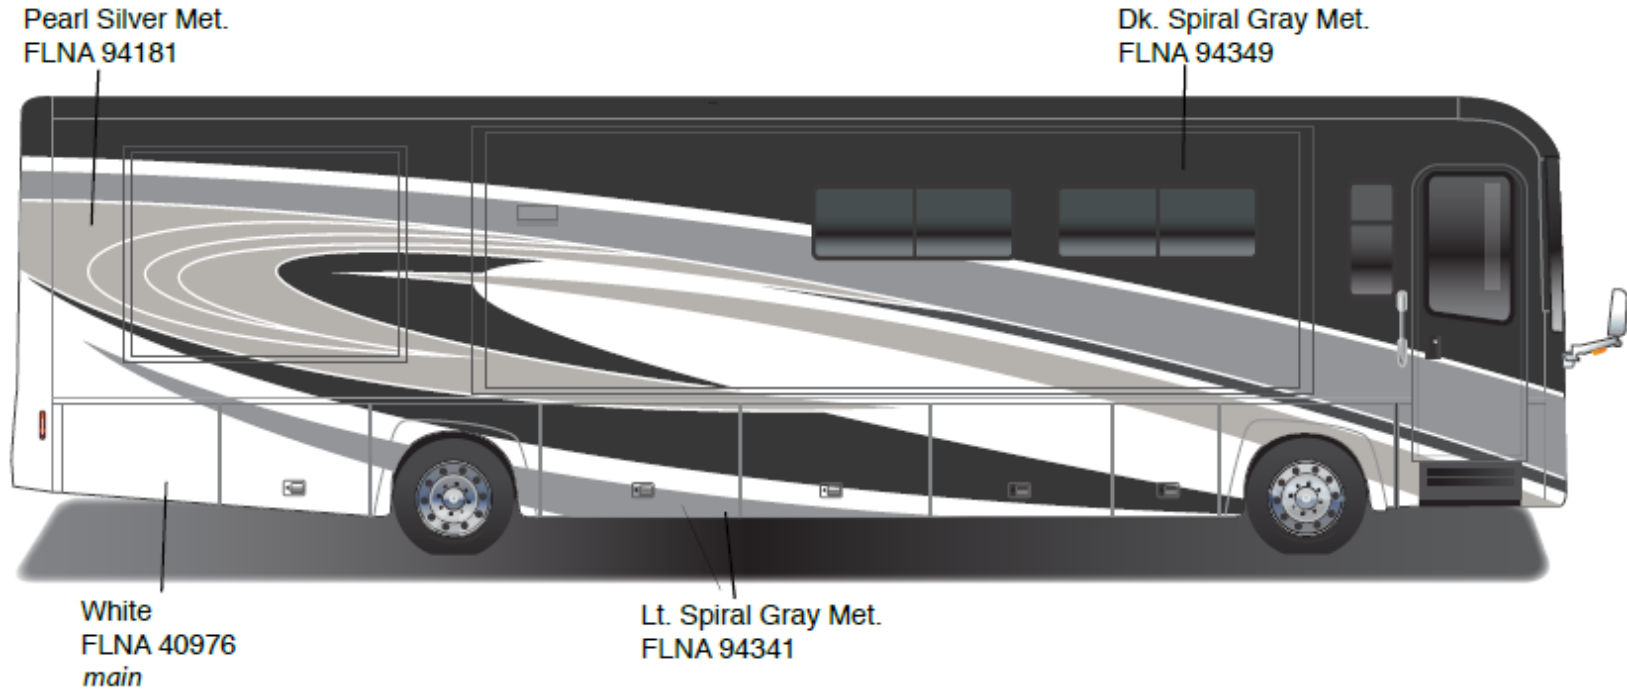

Horizon - Full Body Paint Option Code 95E/Spiral Gray

Painted by CDI*