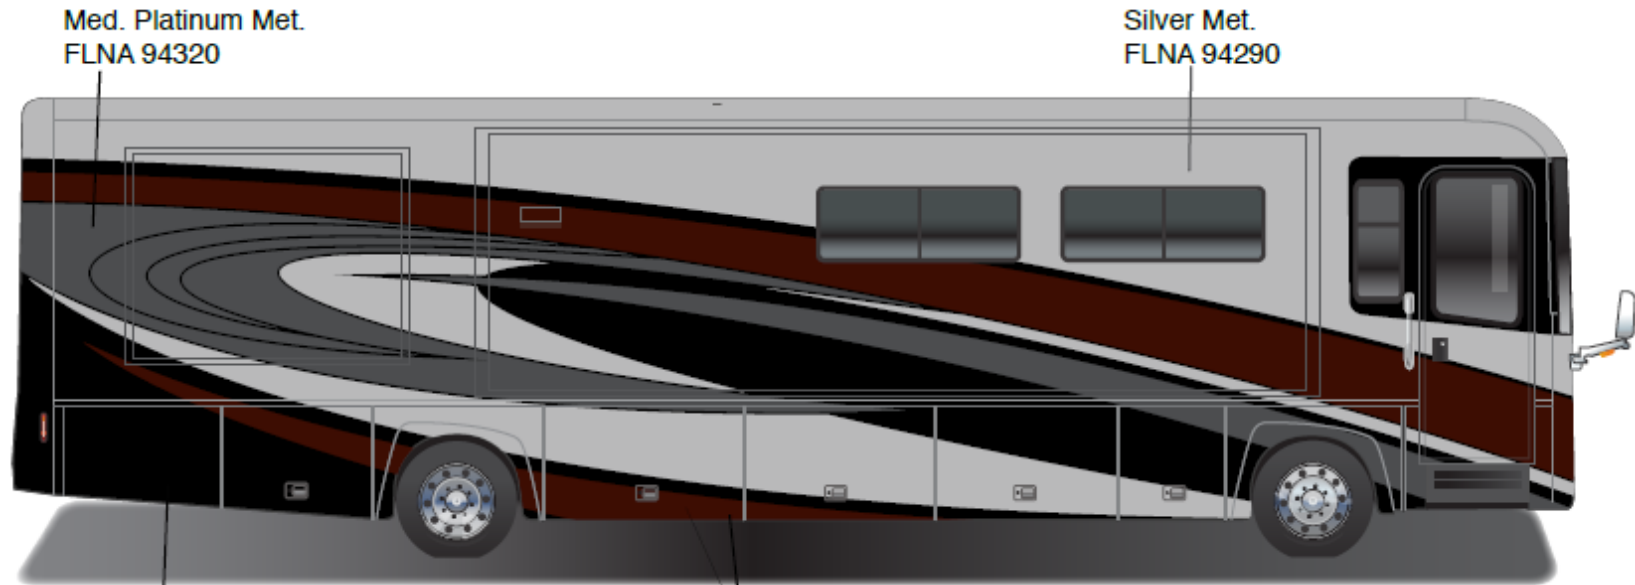

Horizon - Full Body Paint Option Code 95F/Garnet

Painted by CDI*

Black Mist Met.
FLNA 94194

main

Vintage Red Met.
FLNA 94190

*Full-Body Paint (FBP) is performed by CDI. For information or repair approval specific to CDI paint, excluding transportation damage, contact CDI directly at 641/585-5900.