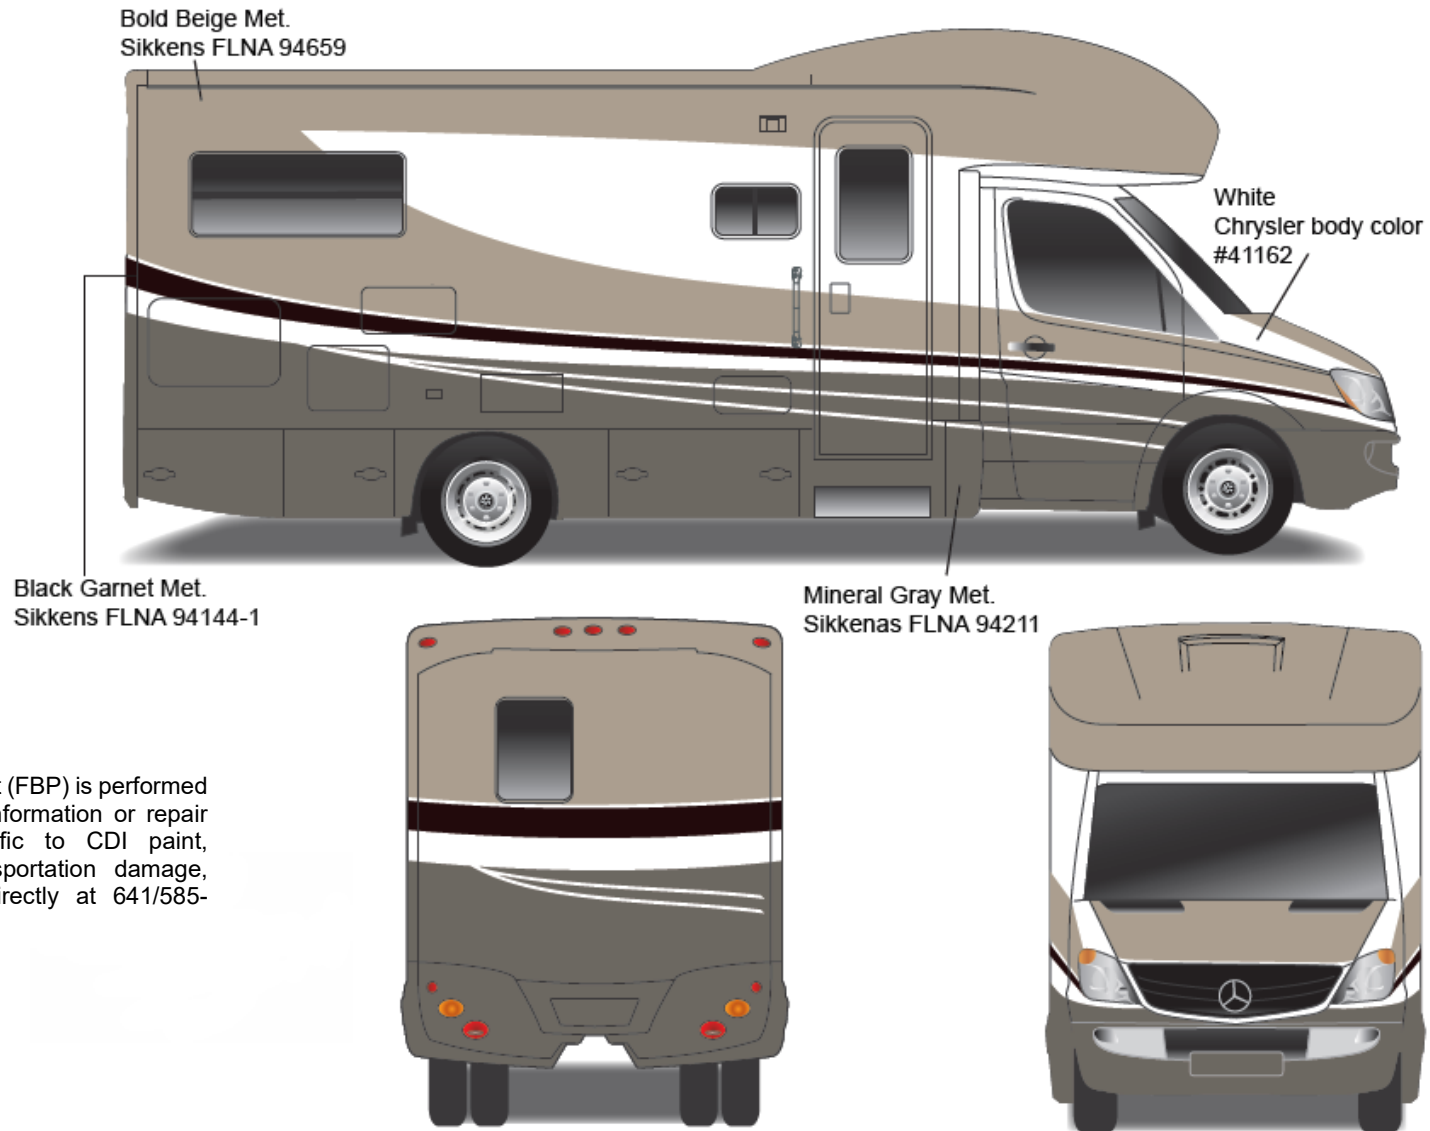

View & Navion - Full Body Paint Option Code 95F/Mineral

Painted by CDI*

*Full-Body Paint (FBP) is performed by CDI. For information or repair approval specific to CDI paint, excluding transportation damage, contact CDI directly at 641/585-5900.