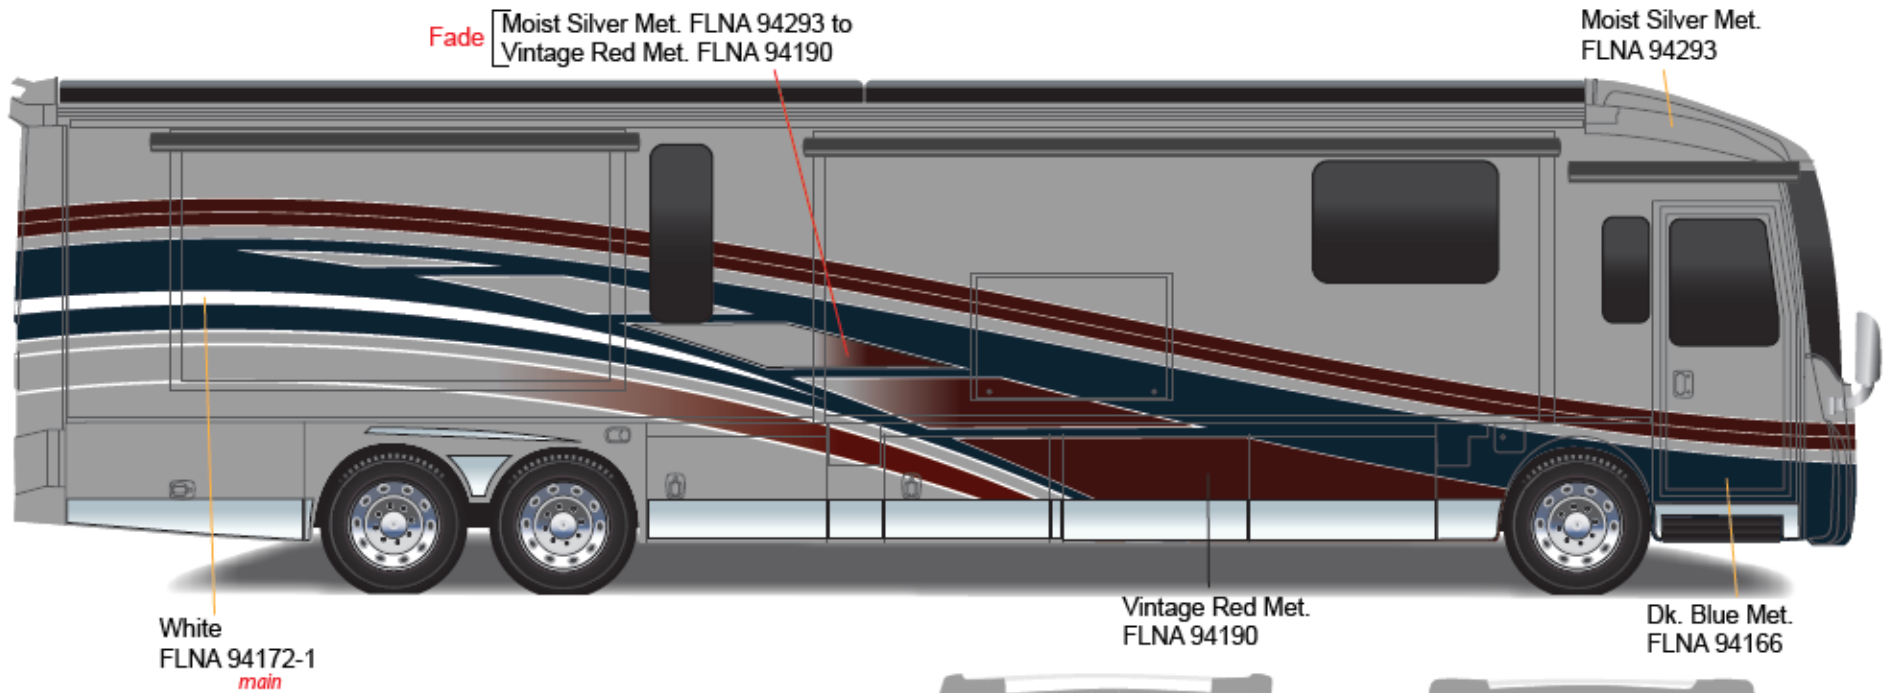

Grand Tour - Full Body Paint Option Code 95M/Wedgewood

Painted by CDI*

*Full-Body Paint (FBP) is performed by CDI. For information or repair approval specific to CDI paint, excluding transportation damage, contact CDI directly at 641/585-5900.