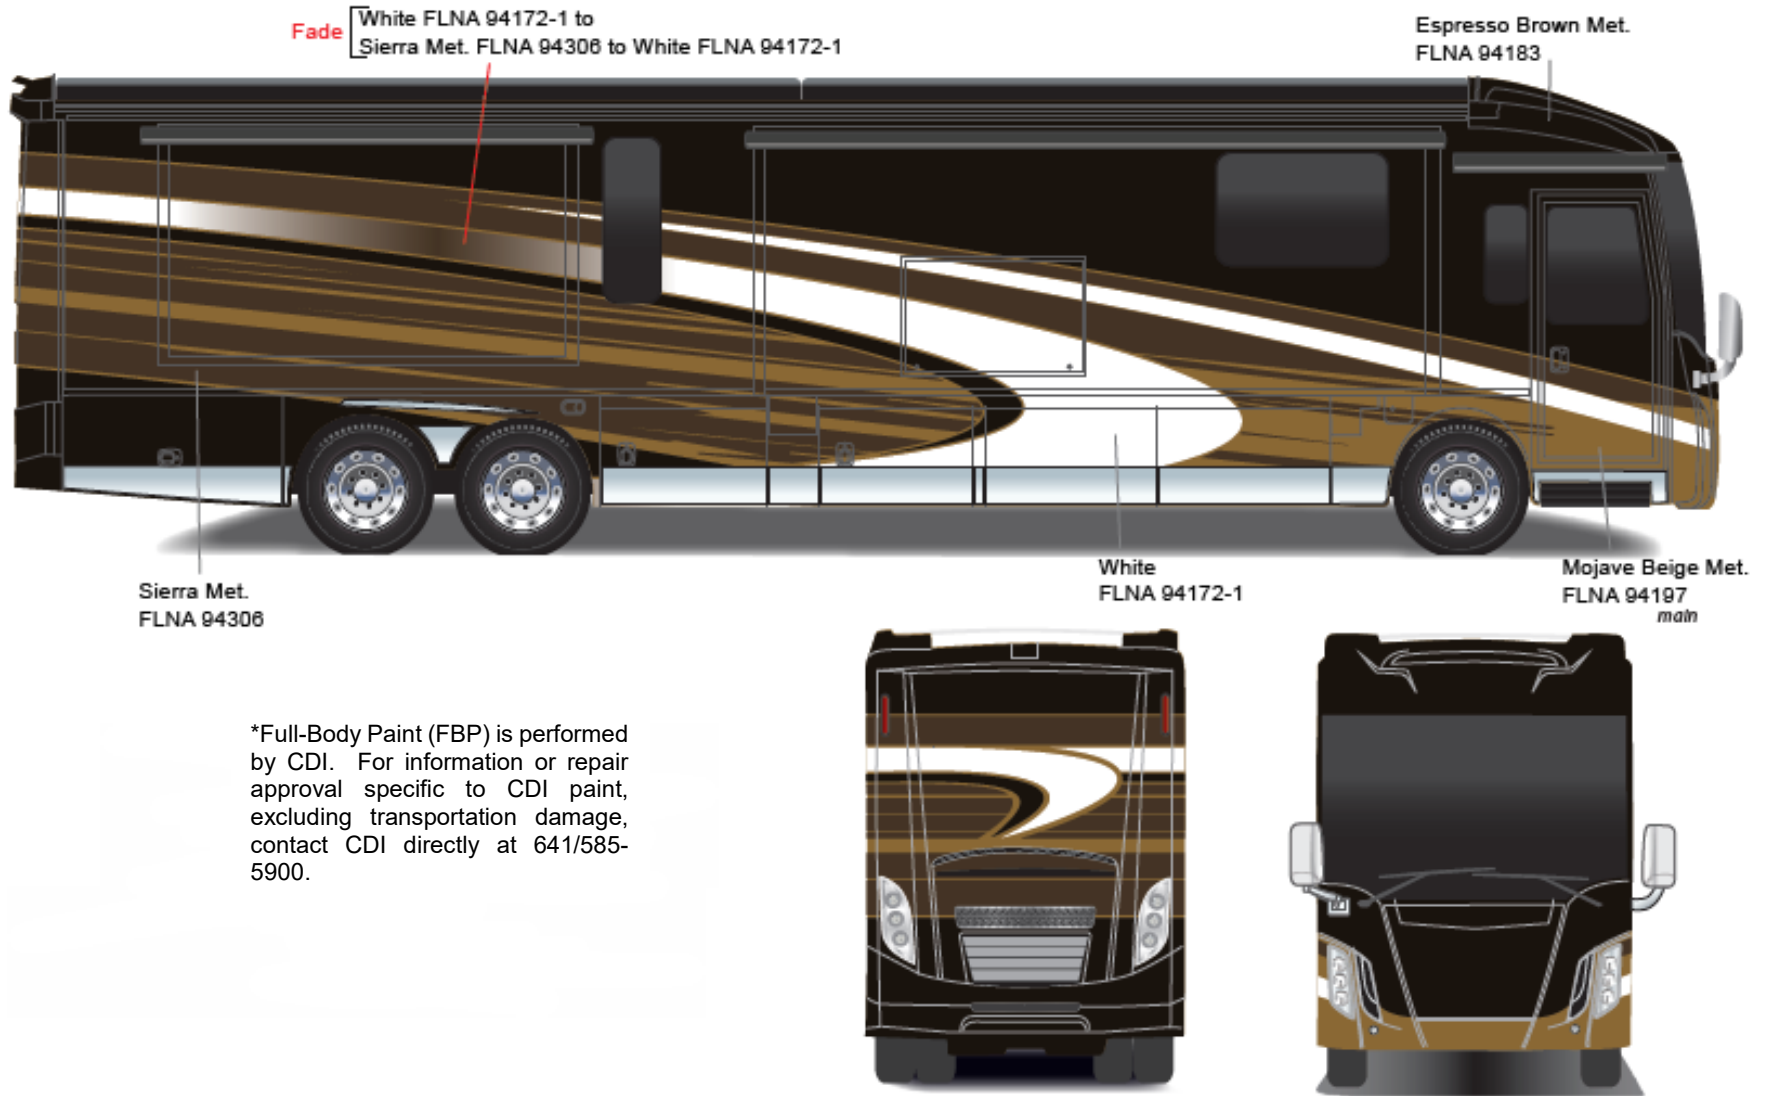

Grand Tour - Full Body Paint Option Code 95C/Espresso

Painted by CDI*

*Full-Body Paint (FBP) is performed by CDI. For information or repair approval specific to CDI paint, excluding transportation damage, contact CDI directly at 641/585-5900.