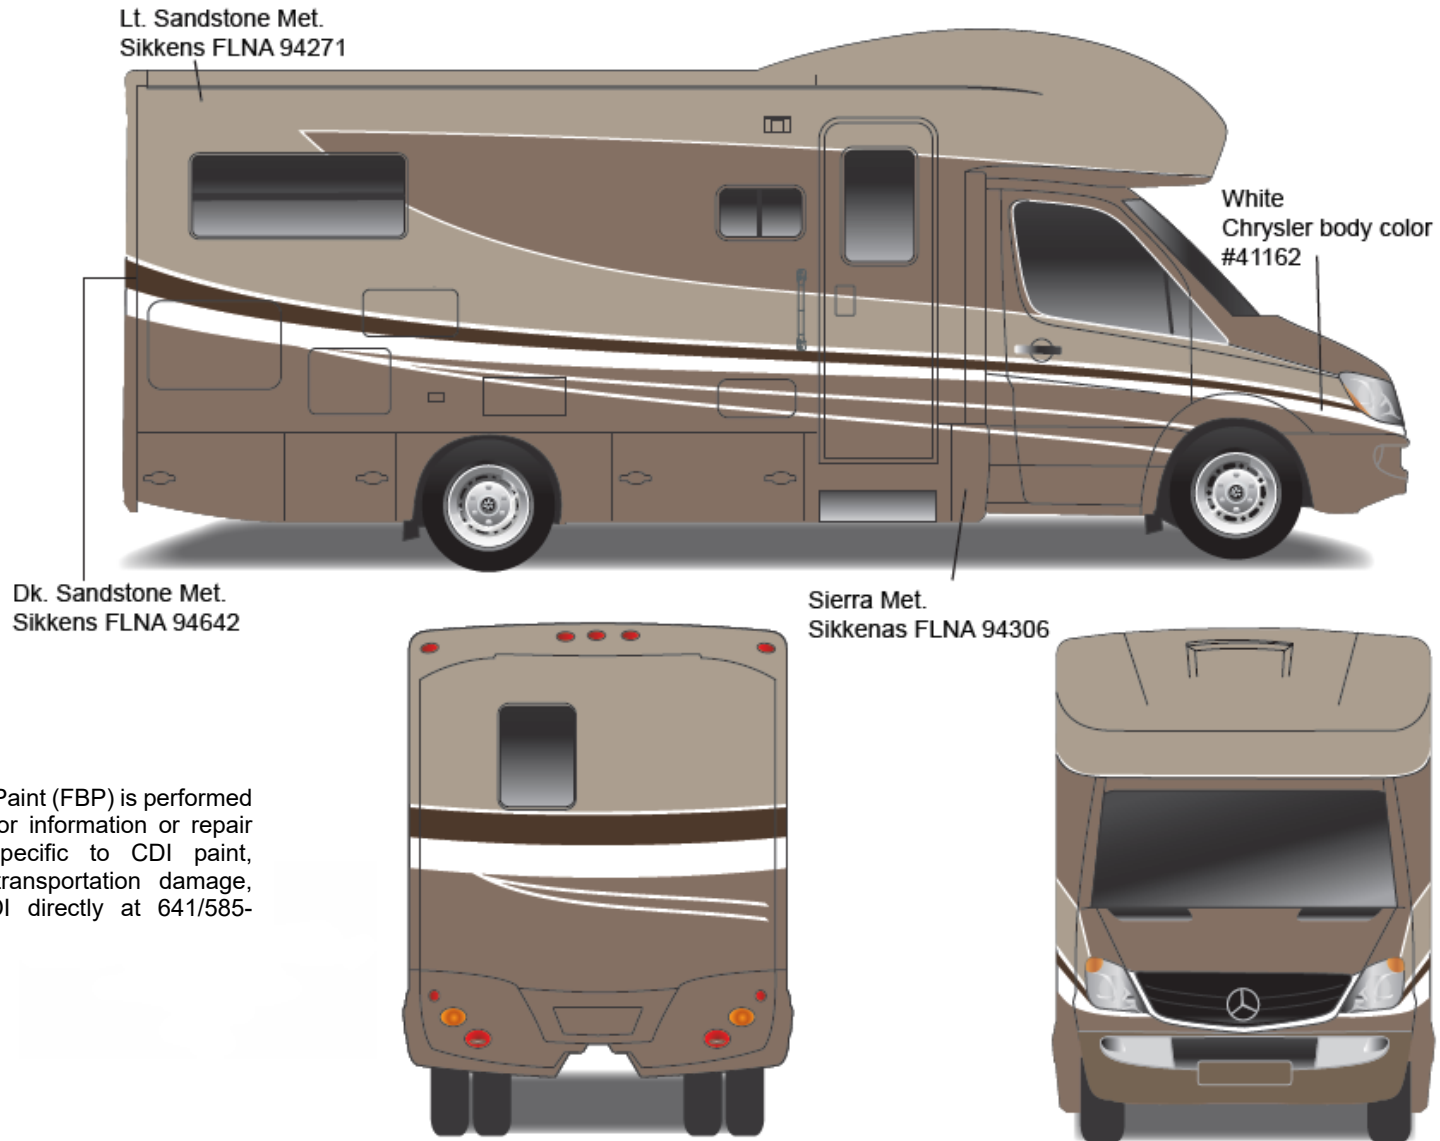

View & Navion – Full Body Paint Option Code 95E/Sandstone

Painted by CDI*

*Full-Body Paint (FBP) is performed by CDI. For information or repair approval specific to CDI paint, excluding transportation damage, contact CDI directly at 641/585-5900.