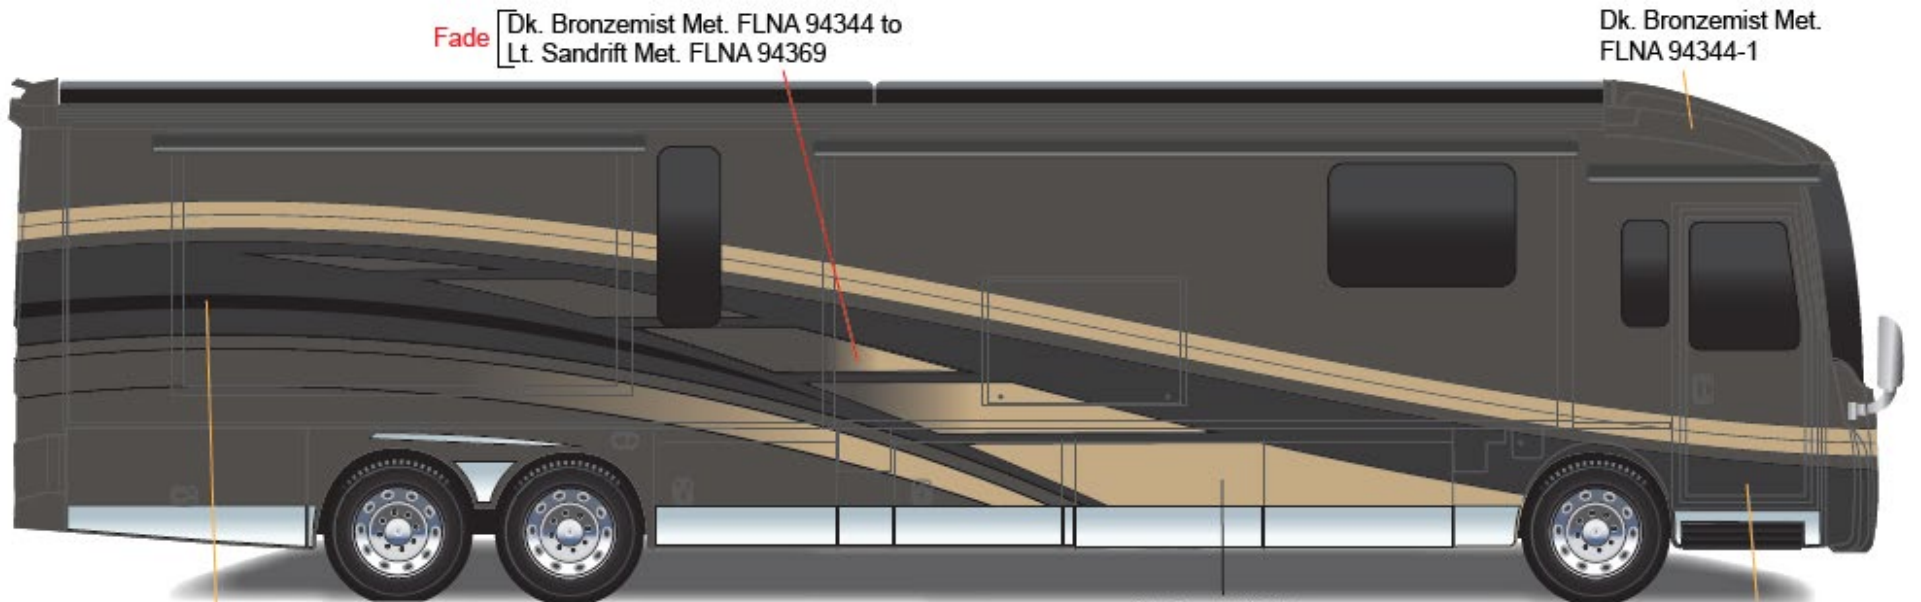

Grand Tour – Full Body Paint Option Code 95K/Urban Gray

Painted by CDI*

Black Mist Met.
FLNA 94194
main

Lt. Sandrift Met.
FLNA 94369

Charcoal Met.
FLNA 94858

*Full-Body Paint (FBP) is performed by CDI. For information or repair approval specific to CDI paint, excluding transportation damage, contact CDI directly at 641/585-5900.