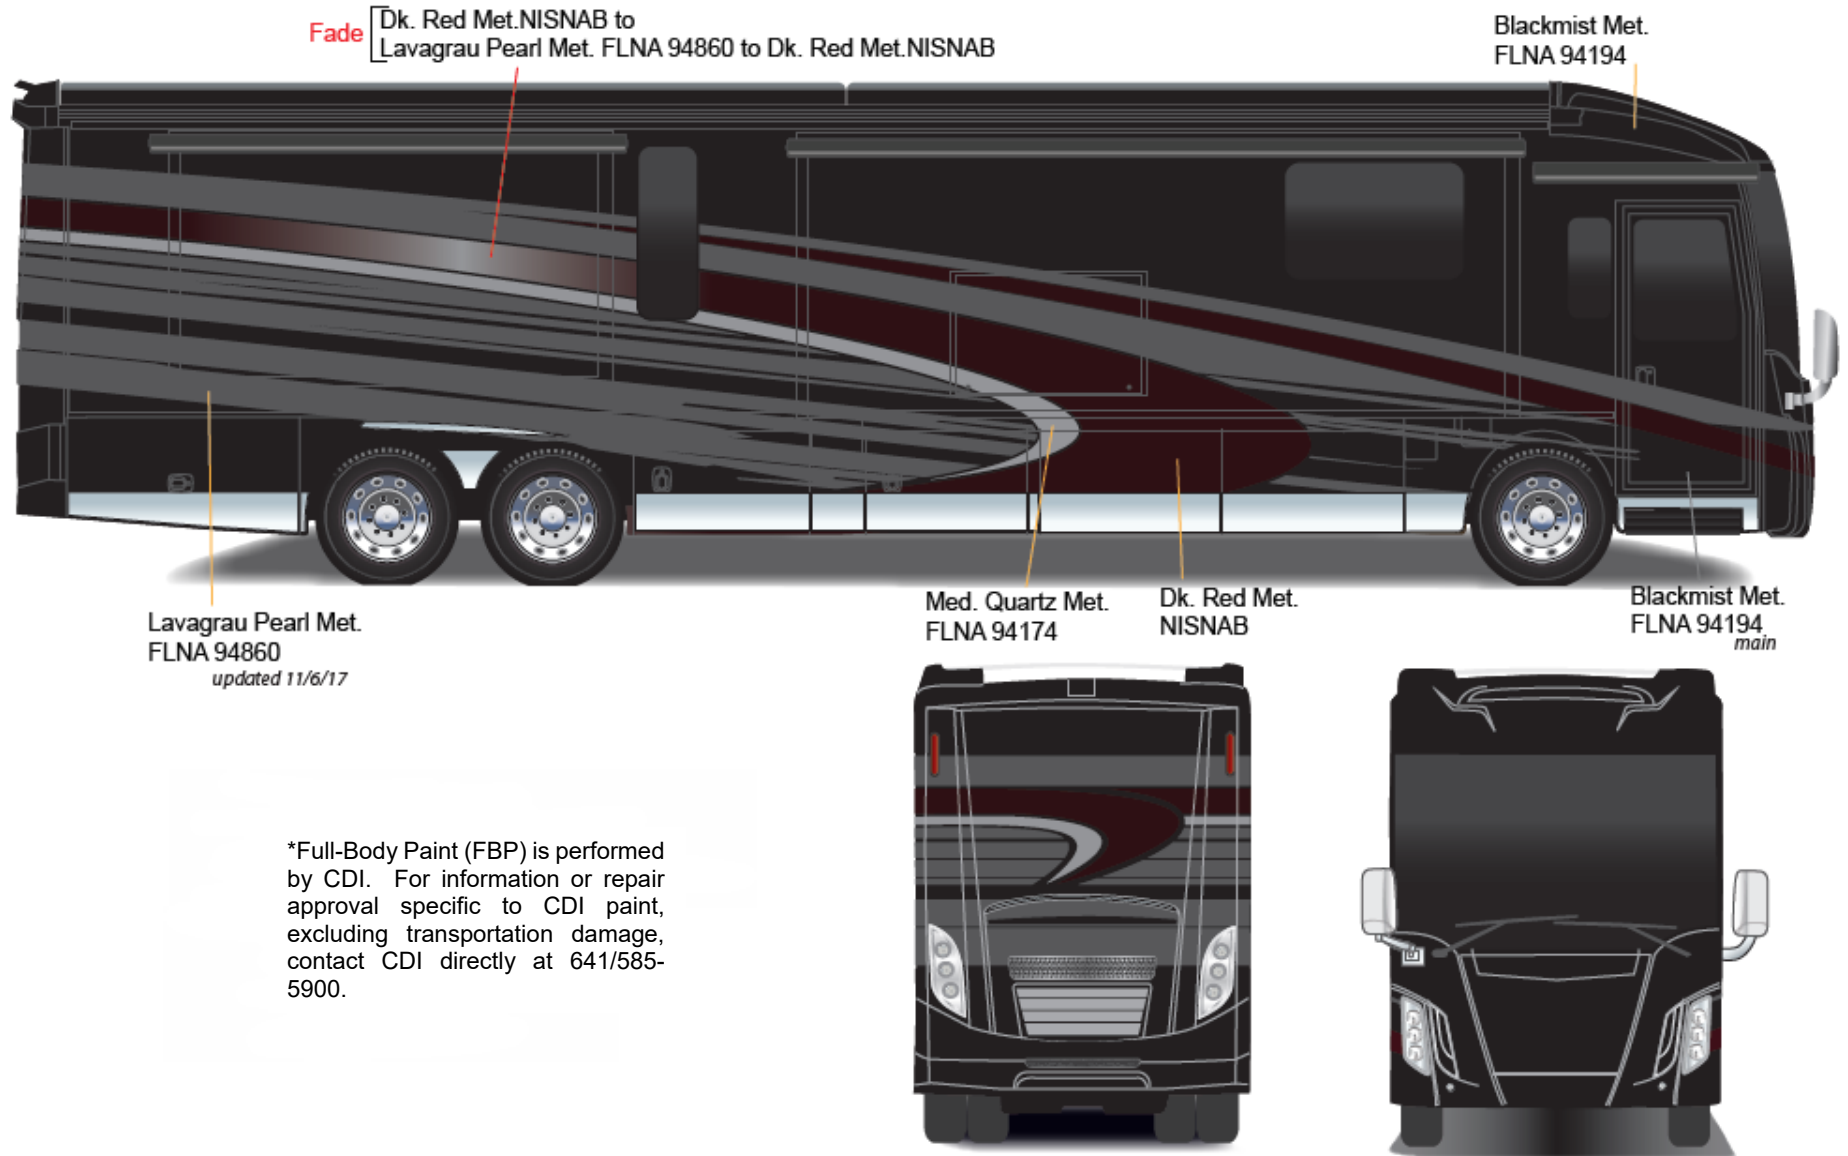

Grand Tour – Full Body Paint Option Code 95F/Black Cherry

Painted by CDI*

*Full-Body Paint (FBP) is performed by CDI. For information or repair approval specific to CDI paint, excluding transportation damage, contact CDI directly at 641/585-5900.