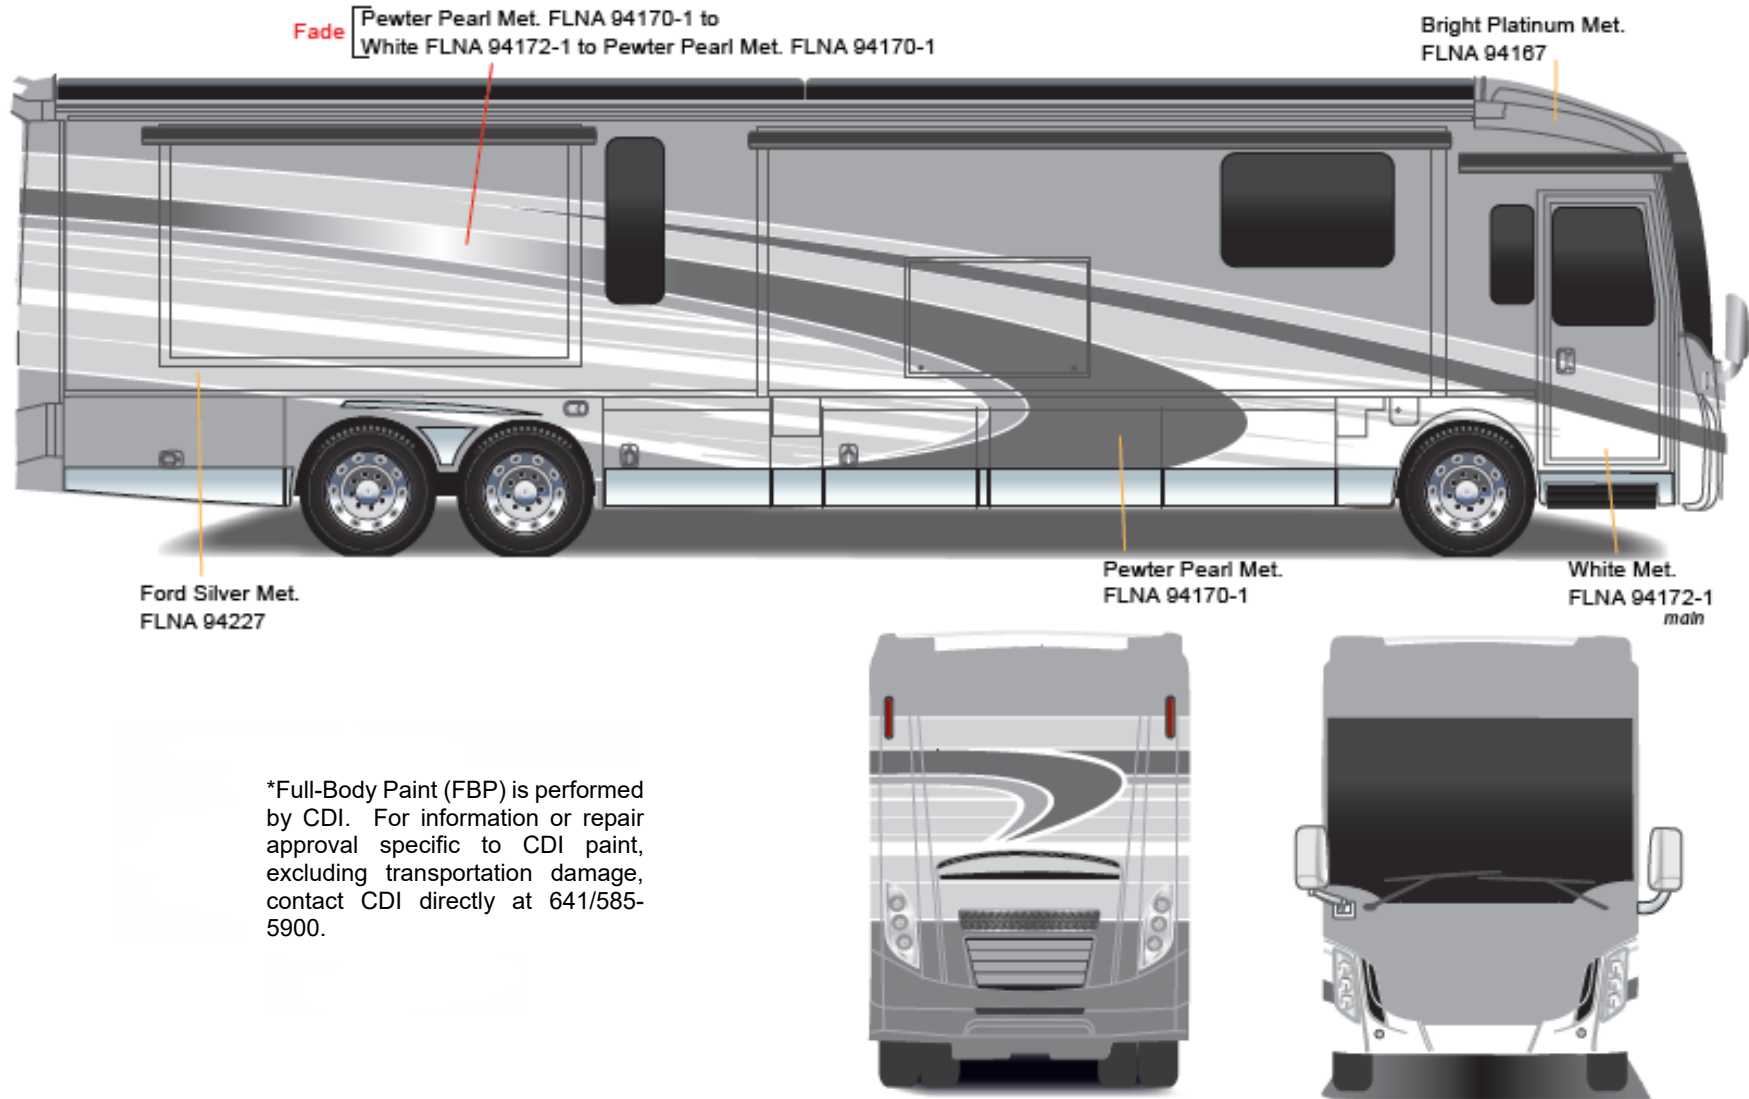

Grand Tour – Full Body Paint Option Code 95E/Cloud

Painted by CDI*