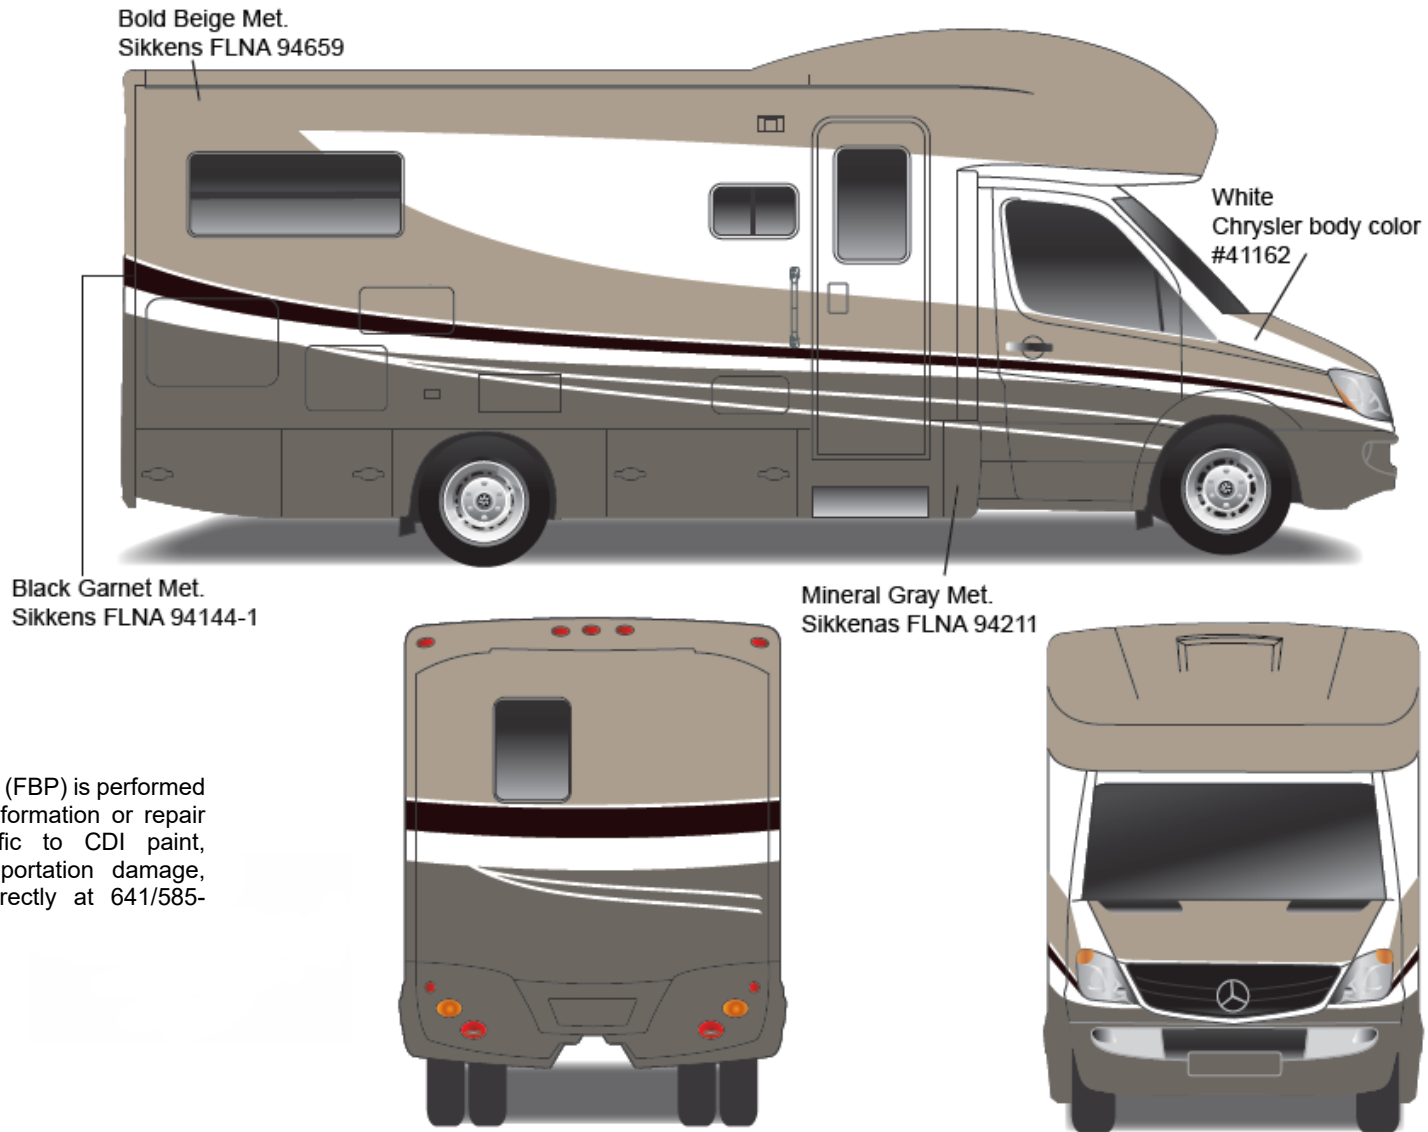

View & Navion – Full Body Paint Option Code 95F/Mineral

Painted by CDI*

*Full-Body Paint (FBP) is performed by CDI. For information or repair approval specific to CDI paint, excluding transportation damage, contact CDI directly at 641/585-5900.