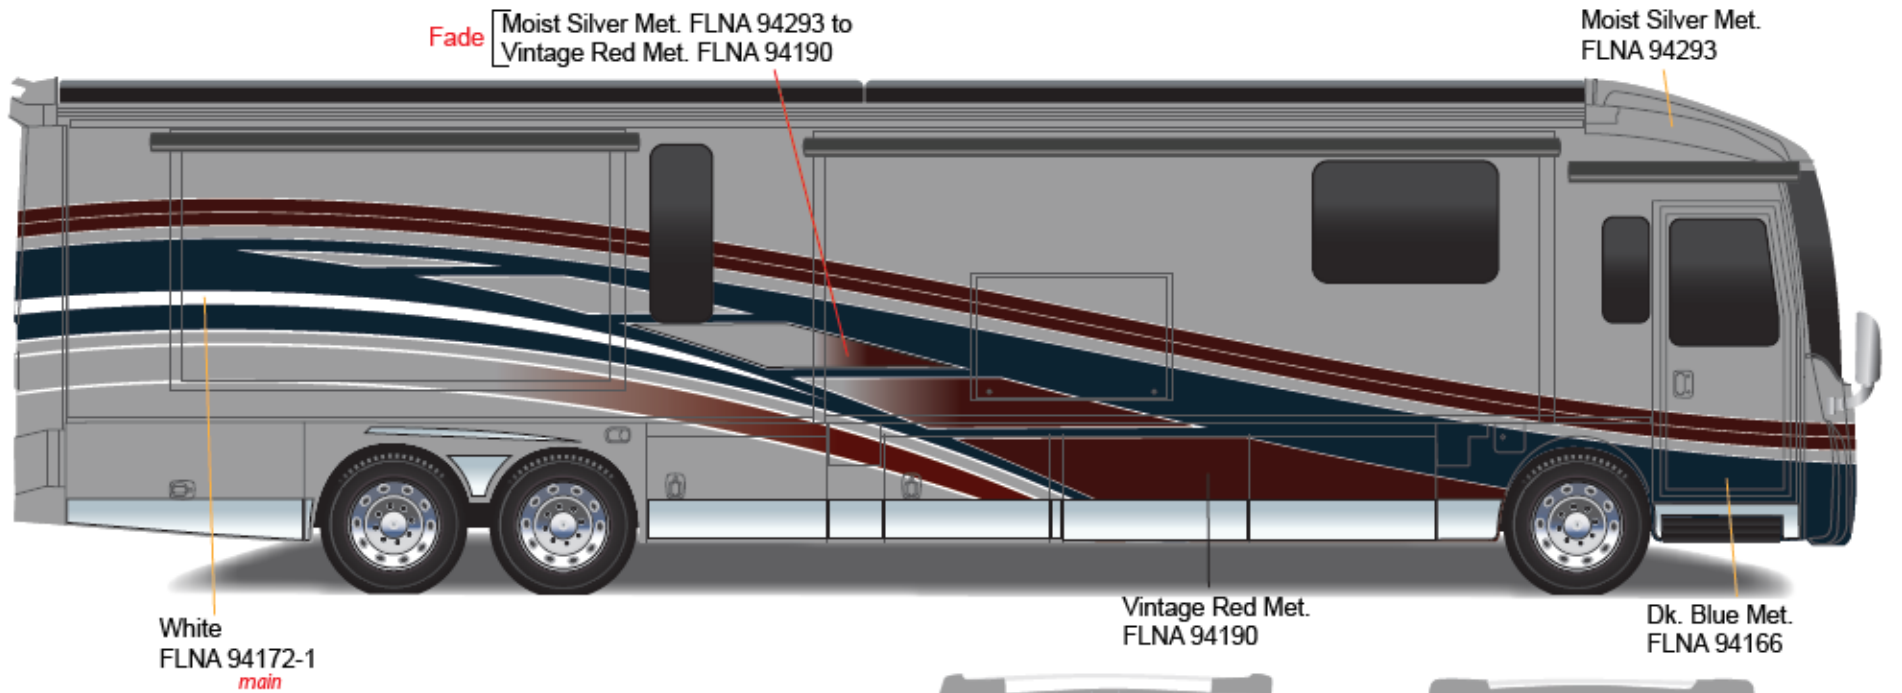

Grand Tour – Full Body Paint Option Code 95M/Wedgewood

Painted by CDI*