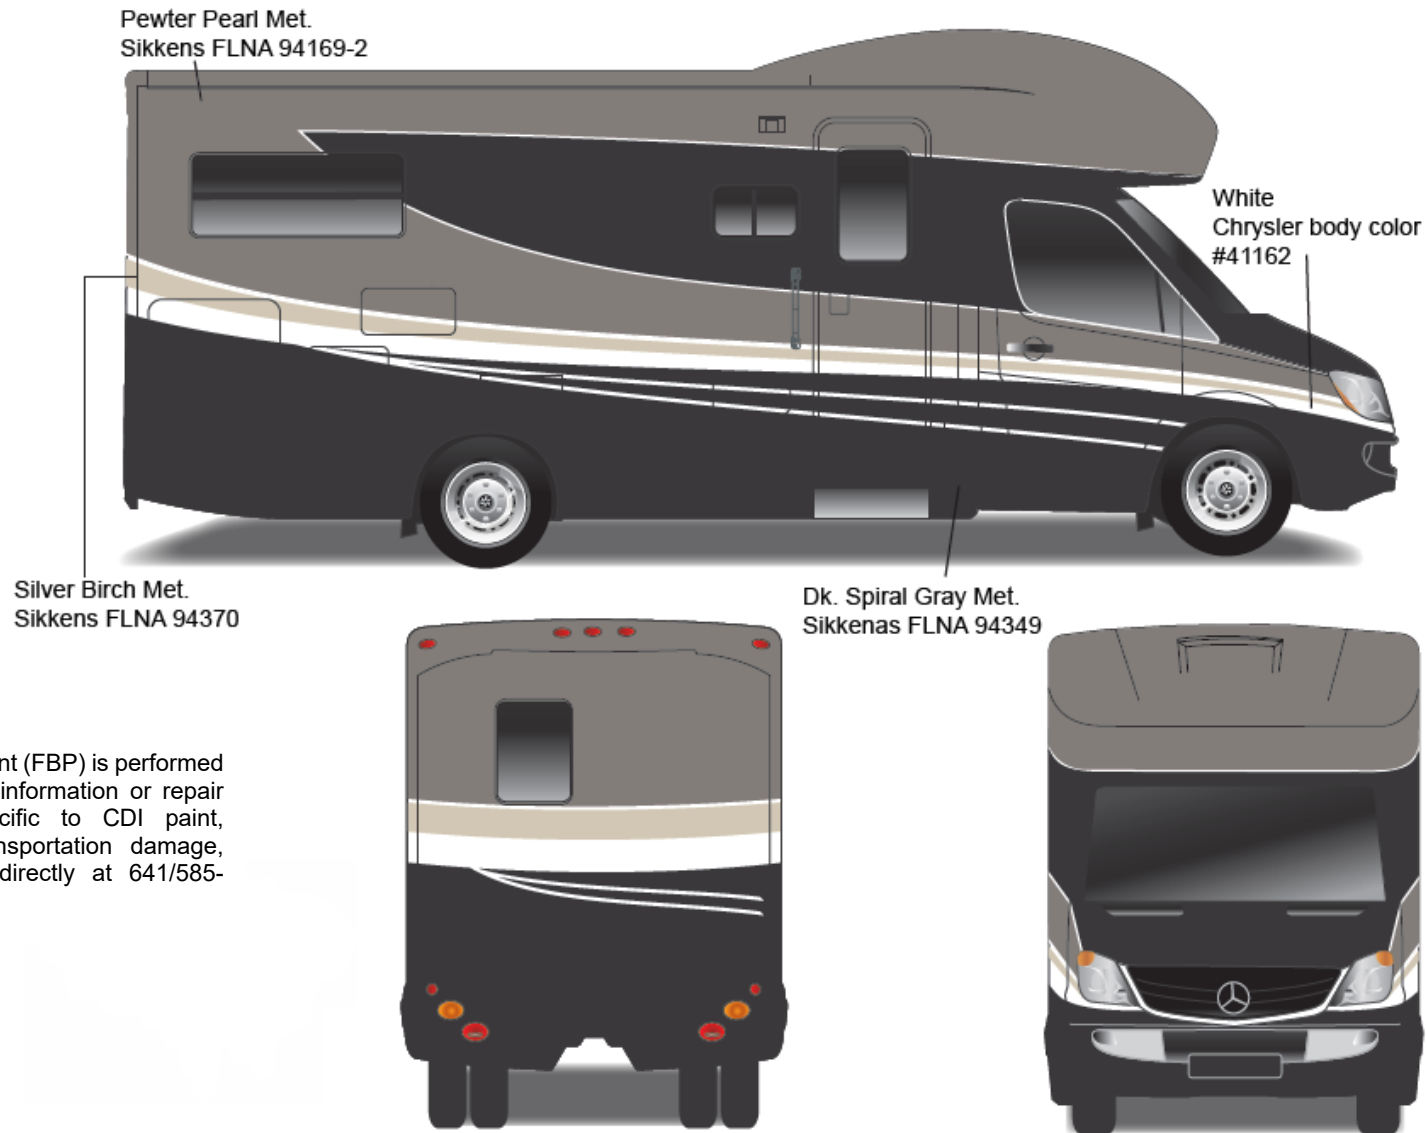

Main Color

Champagne – 890289K

Upper & Lower Body

Carbon Bronze Metallic – 861539K

Graphics

Henna Metallic – 995185
Sprinter White – 741883

View & Navion – Full Body Paint Option Code 95C/Dark Spiral

Painted by CDI*