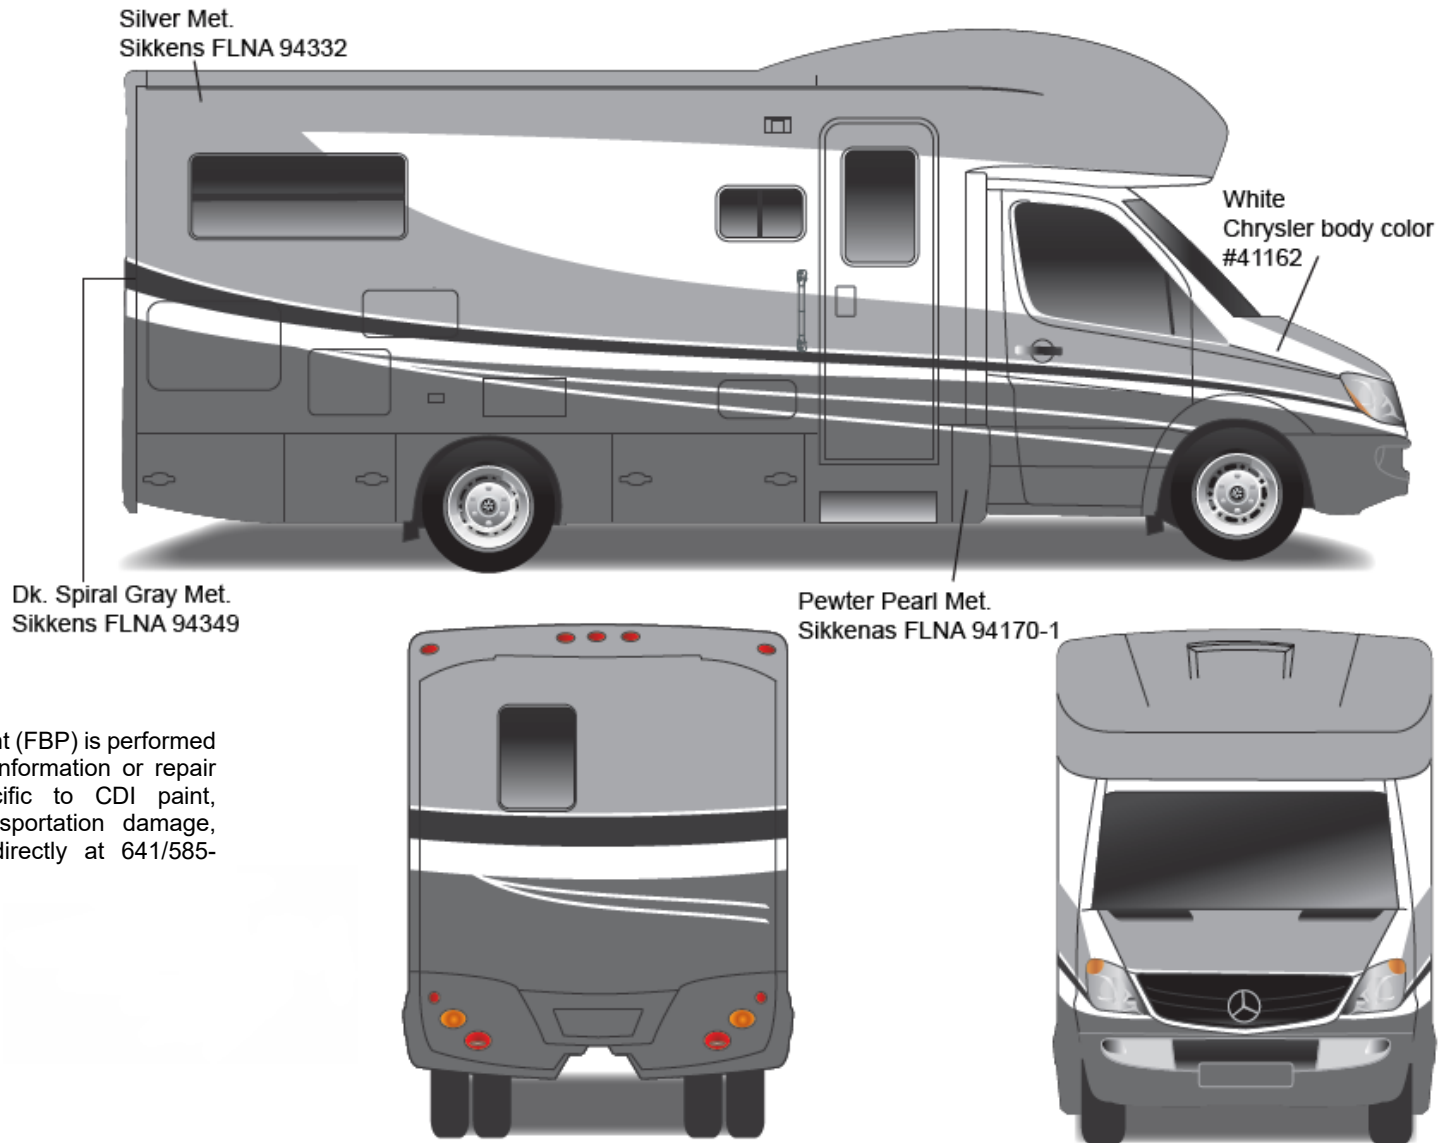

View & Navion – Full Body Paint Option Code 95G/Bay Mist

Painted by CDI*

*Full-Body Paint (FBP) is performed by CDI. For information or repair approval specific to CDI paint, excluding transportation damage, contact CDI directly at 641/585-5900.