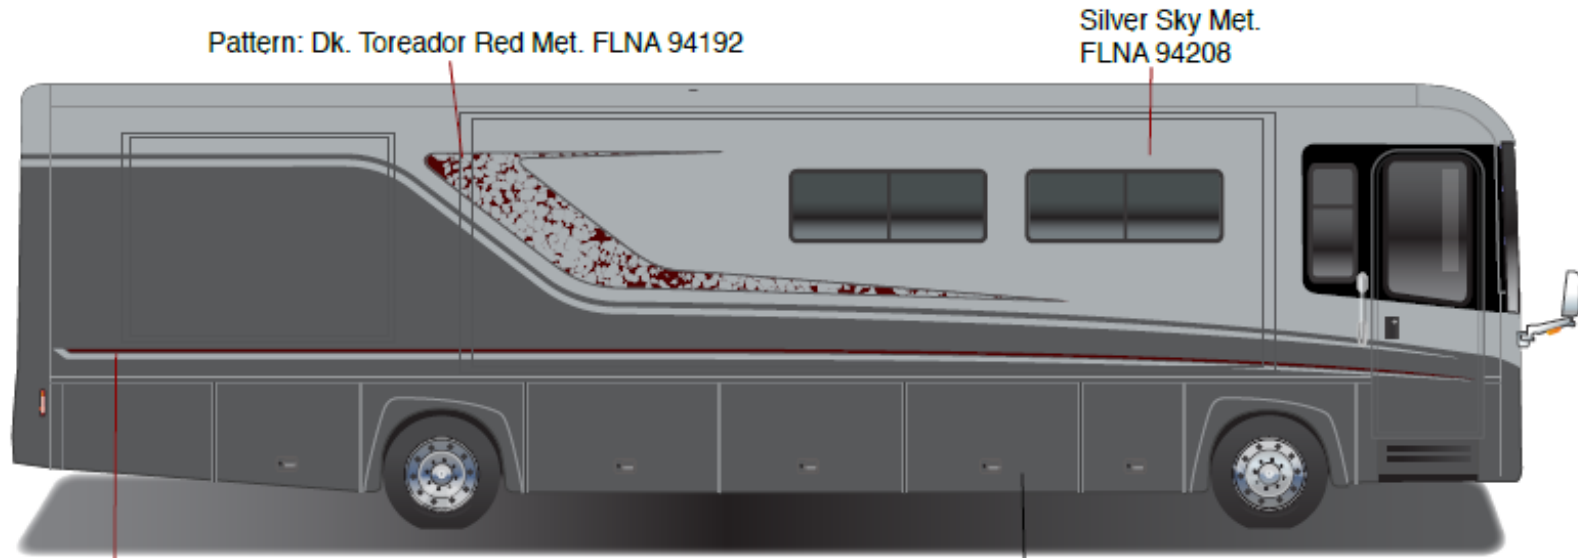

Horizon – Full Body Paint Option Code 95P/Magma

Painted by CDI*

Pattern: Dk. Toreador Red Met. FLNA 94192

Silver Sky Met.
FLNA 94208

Dk. Toreador Red Met.
FLNA 94192

Med. Graphite Met.
FLNA 93556
main

*Full-Body Paint (FBP) is performed by CDI. For information or repair approval specific to CDI paint, excluding transportation damage, contact CDI directly at 641/585-5900.