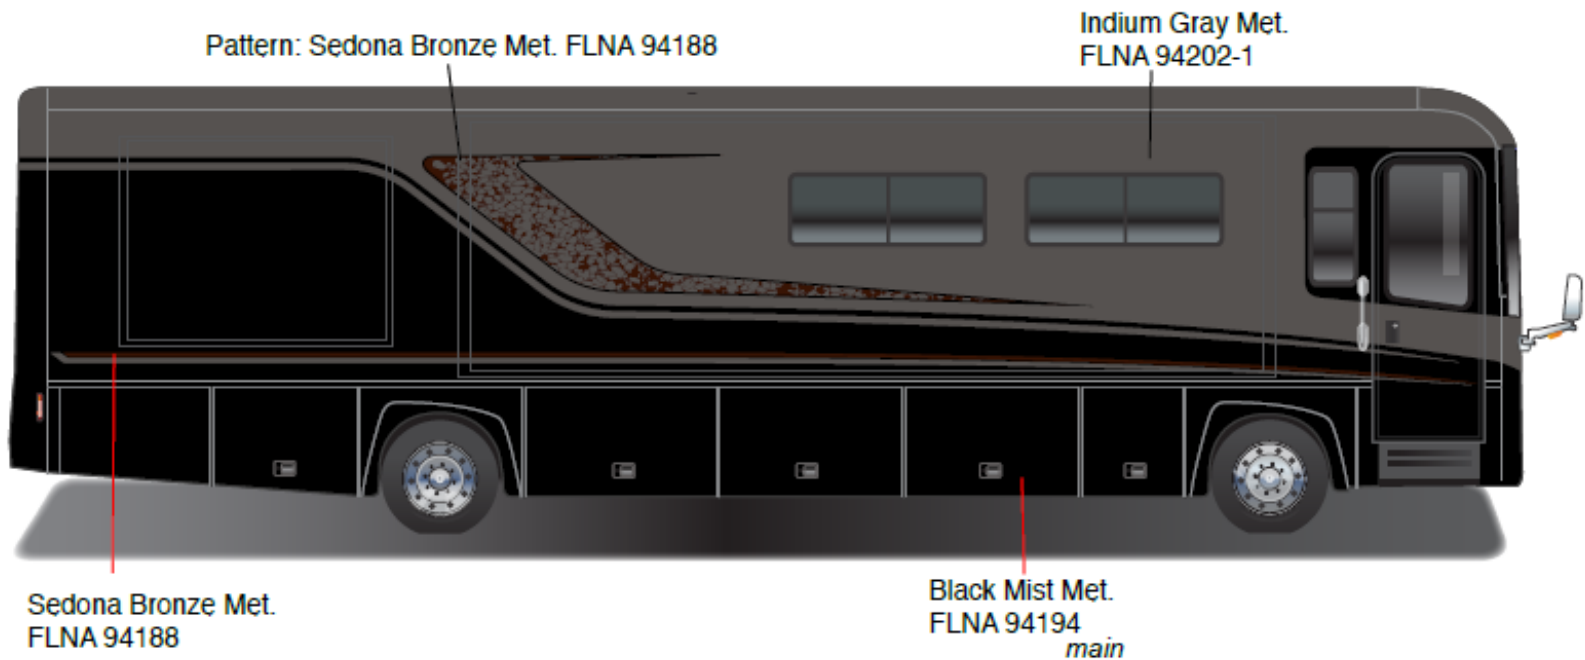

Horizon – Full Body Paint Option Code 95S/Indium

Painted by CDI*