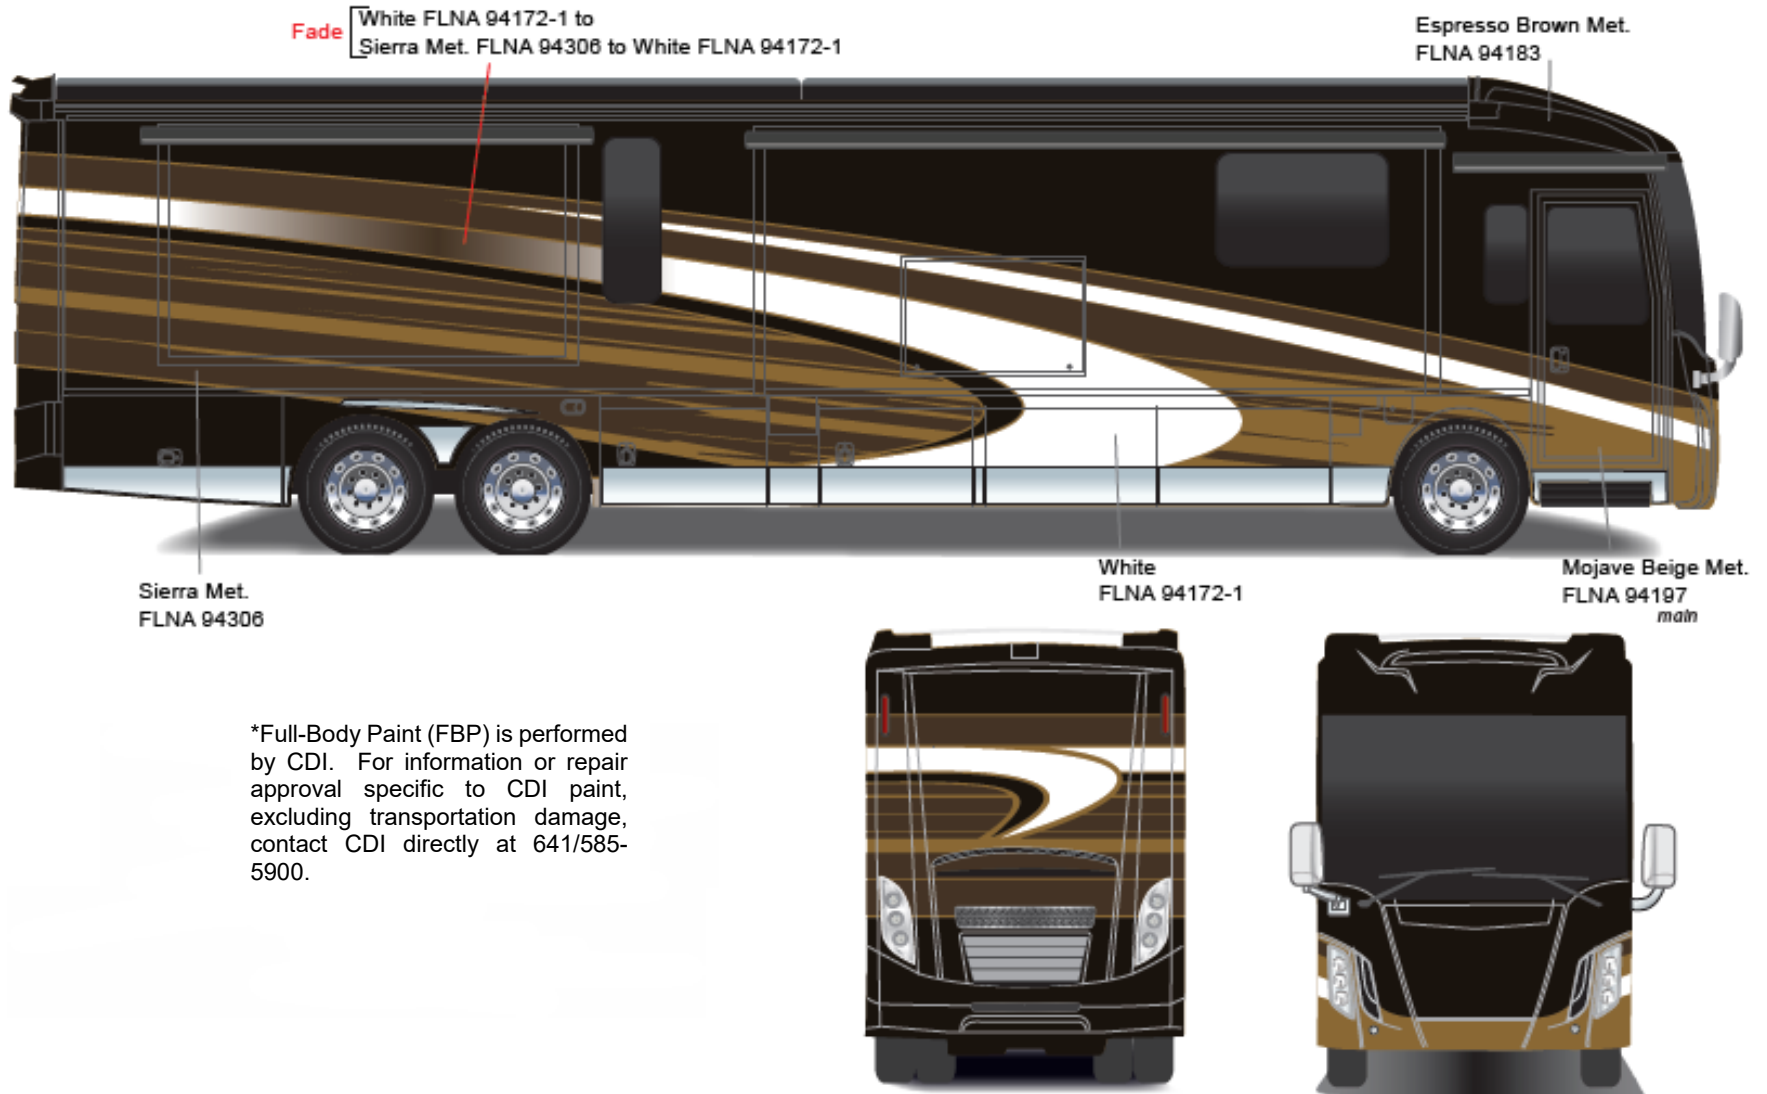

Grand Tour – Full Body Paint Option Code 95C/Espresso

Painted by CDI*

*Full-Body Paint (FBP) is performed by CDI. For information or repair approval specific to CDI paint, excluding transportation damage, contact CDI directly at 641/585-5900.