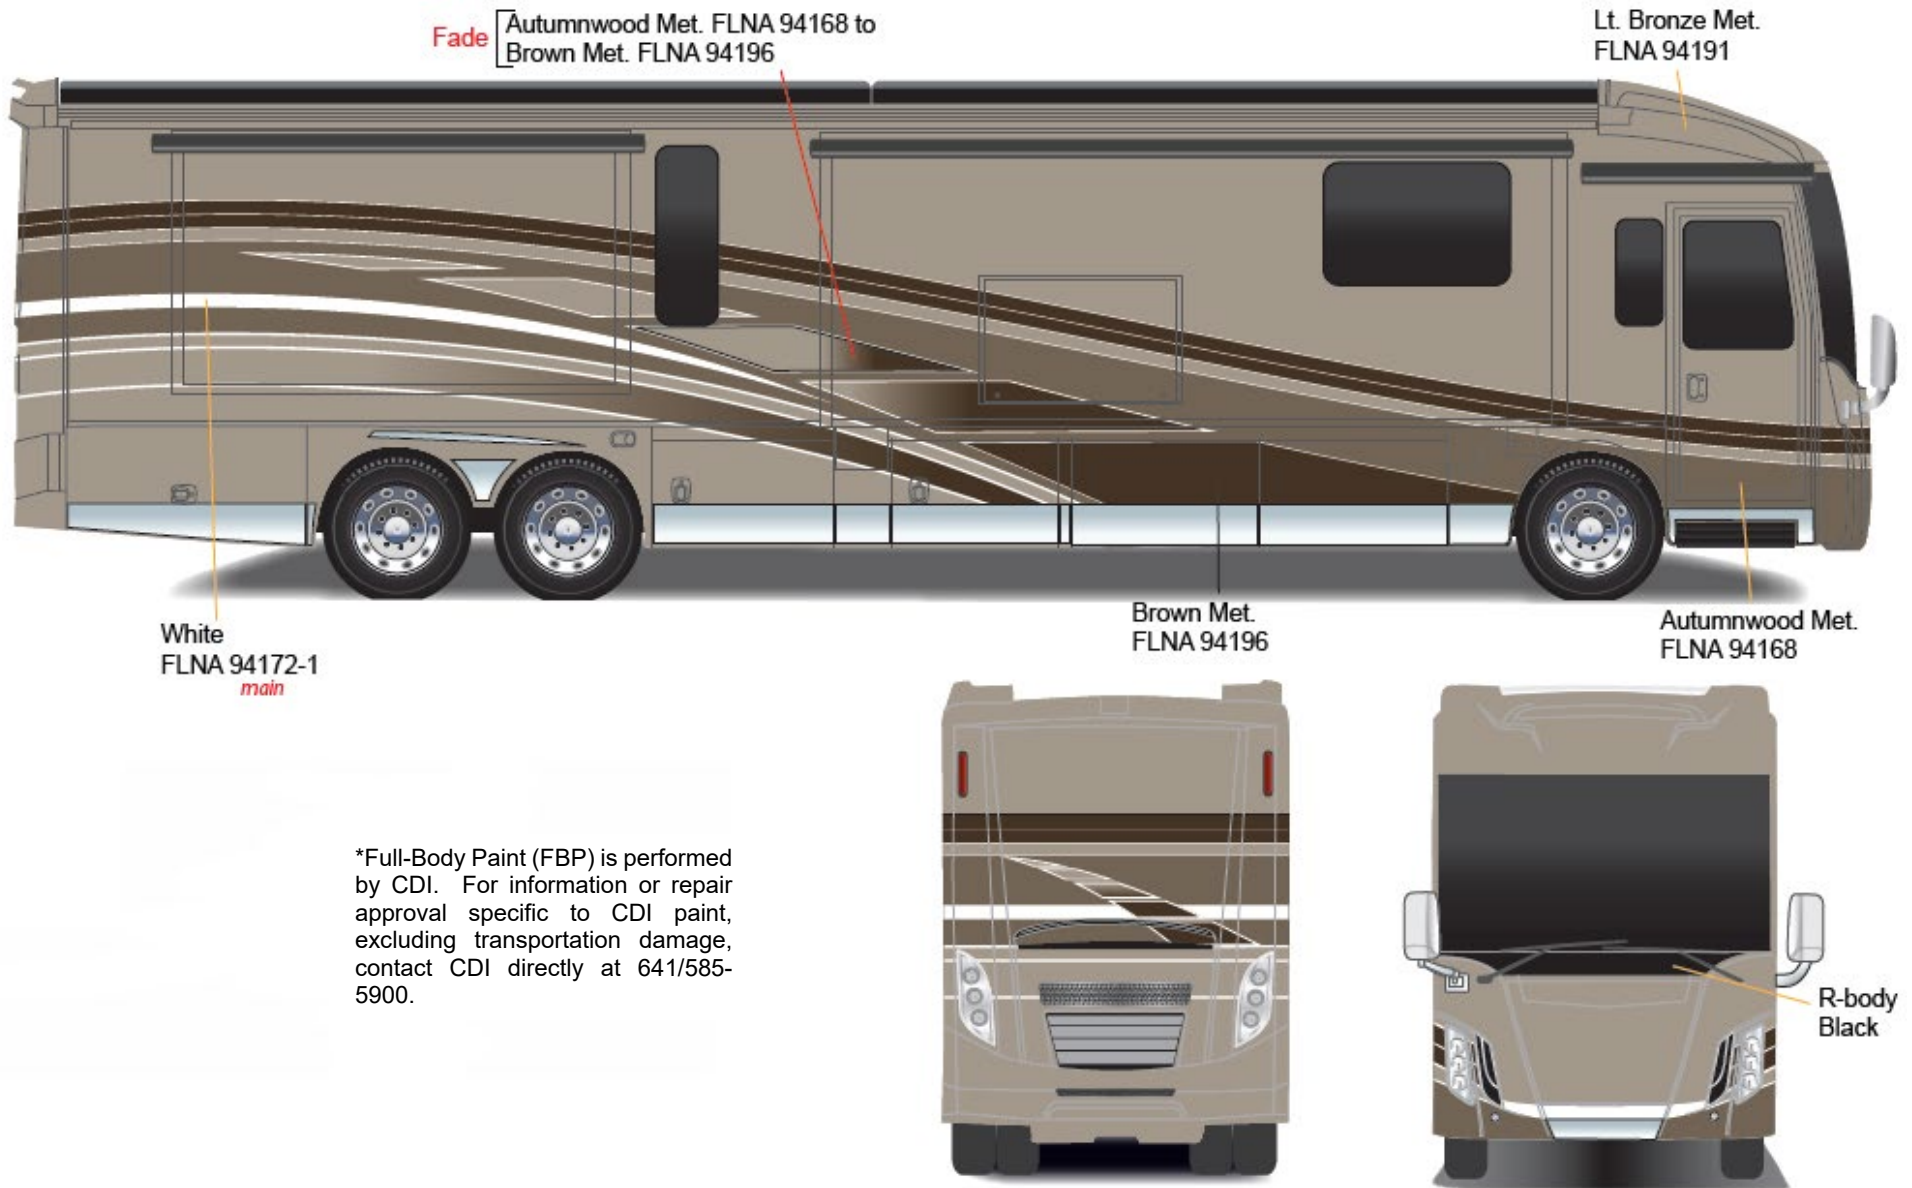

Grand Tour – Full Body Paint Option Code 95J/Sable

Painted by CDI*

*Full-Body Paint (FBP) is performed by CDI. For information or repair approval specific to CDI paint, excluding transportation damage, contact CDI directly at 641/585-5900.